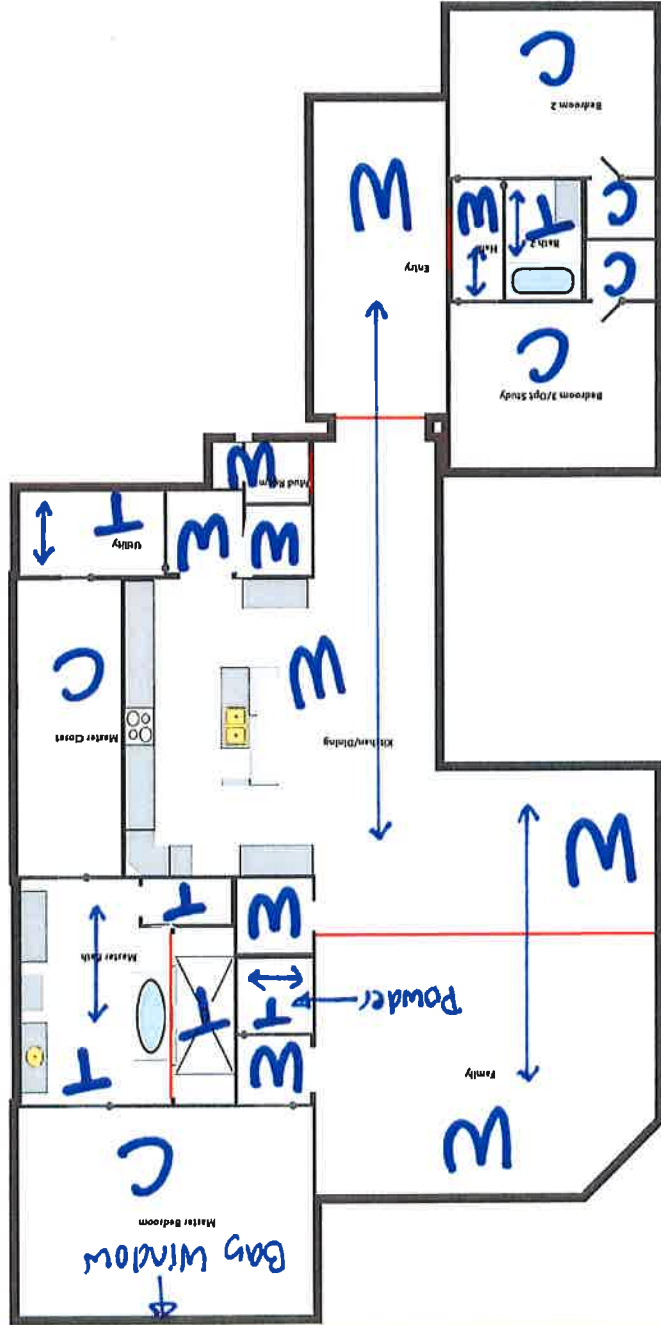

KITCHEN

BACK
SPLASH

COUNTERTOP

PERIMETER
CABINET COLOR

ISLAND
CABINET COLOR

WOOD
FLOOR

WHOLE HOUSE

Whole House Paint:
1006-2 Shark

Whole House Trim:
PPG1001-1 Delicate White

CARPET

MASTER BATH

COUNTERTOP

CABINET COLOR

FLOOR & WALL TILE

SHOWER ACCENT &
TUB SKIRT

SHOWER FLOOR

SECONDARY BATHS

COUNTERTOP

CABINET COLOR

FLOOR & WALL TILE

POWDER

COUNTERTOP

POWDER CABINET STYLE

CABINET COLOR

FLOOR TILE

Flooring Redline Report

DARLING HOMES HOUSTON

Plan: 5136
Revision: 08/18/17 (04/07/16)

107 King Green Court / Grand Central Park 55
Spec

Accepted By:

Date: