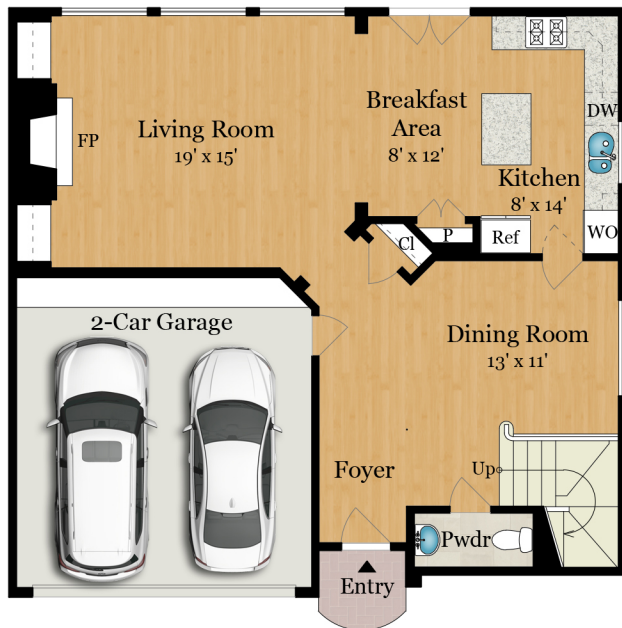

9211 E PEMBERTON CIRCLE DRIVE

HOUSTON, TX 77025

MAIN LEVEL

UPPER LEVEL 1

UPPER LEVEL 2

Rendering by Floor Plan Visuals.
All measurements are approximate. While deemed reliable, no information on these floor plans should be relied upon without independent verification.