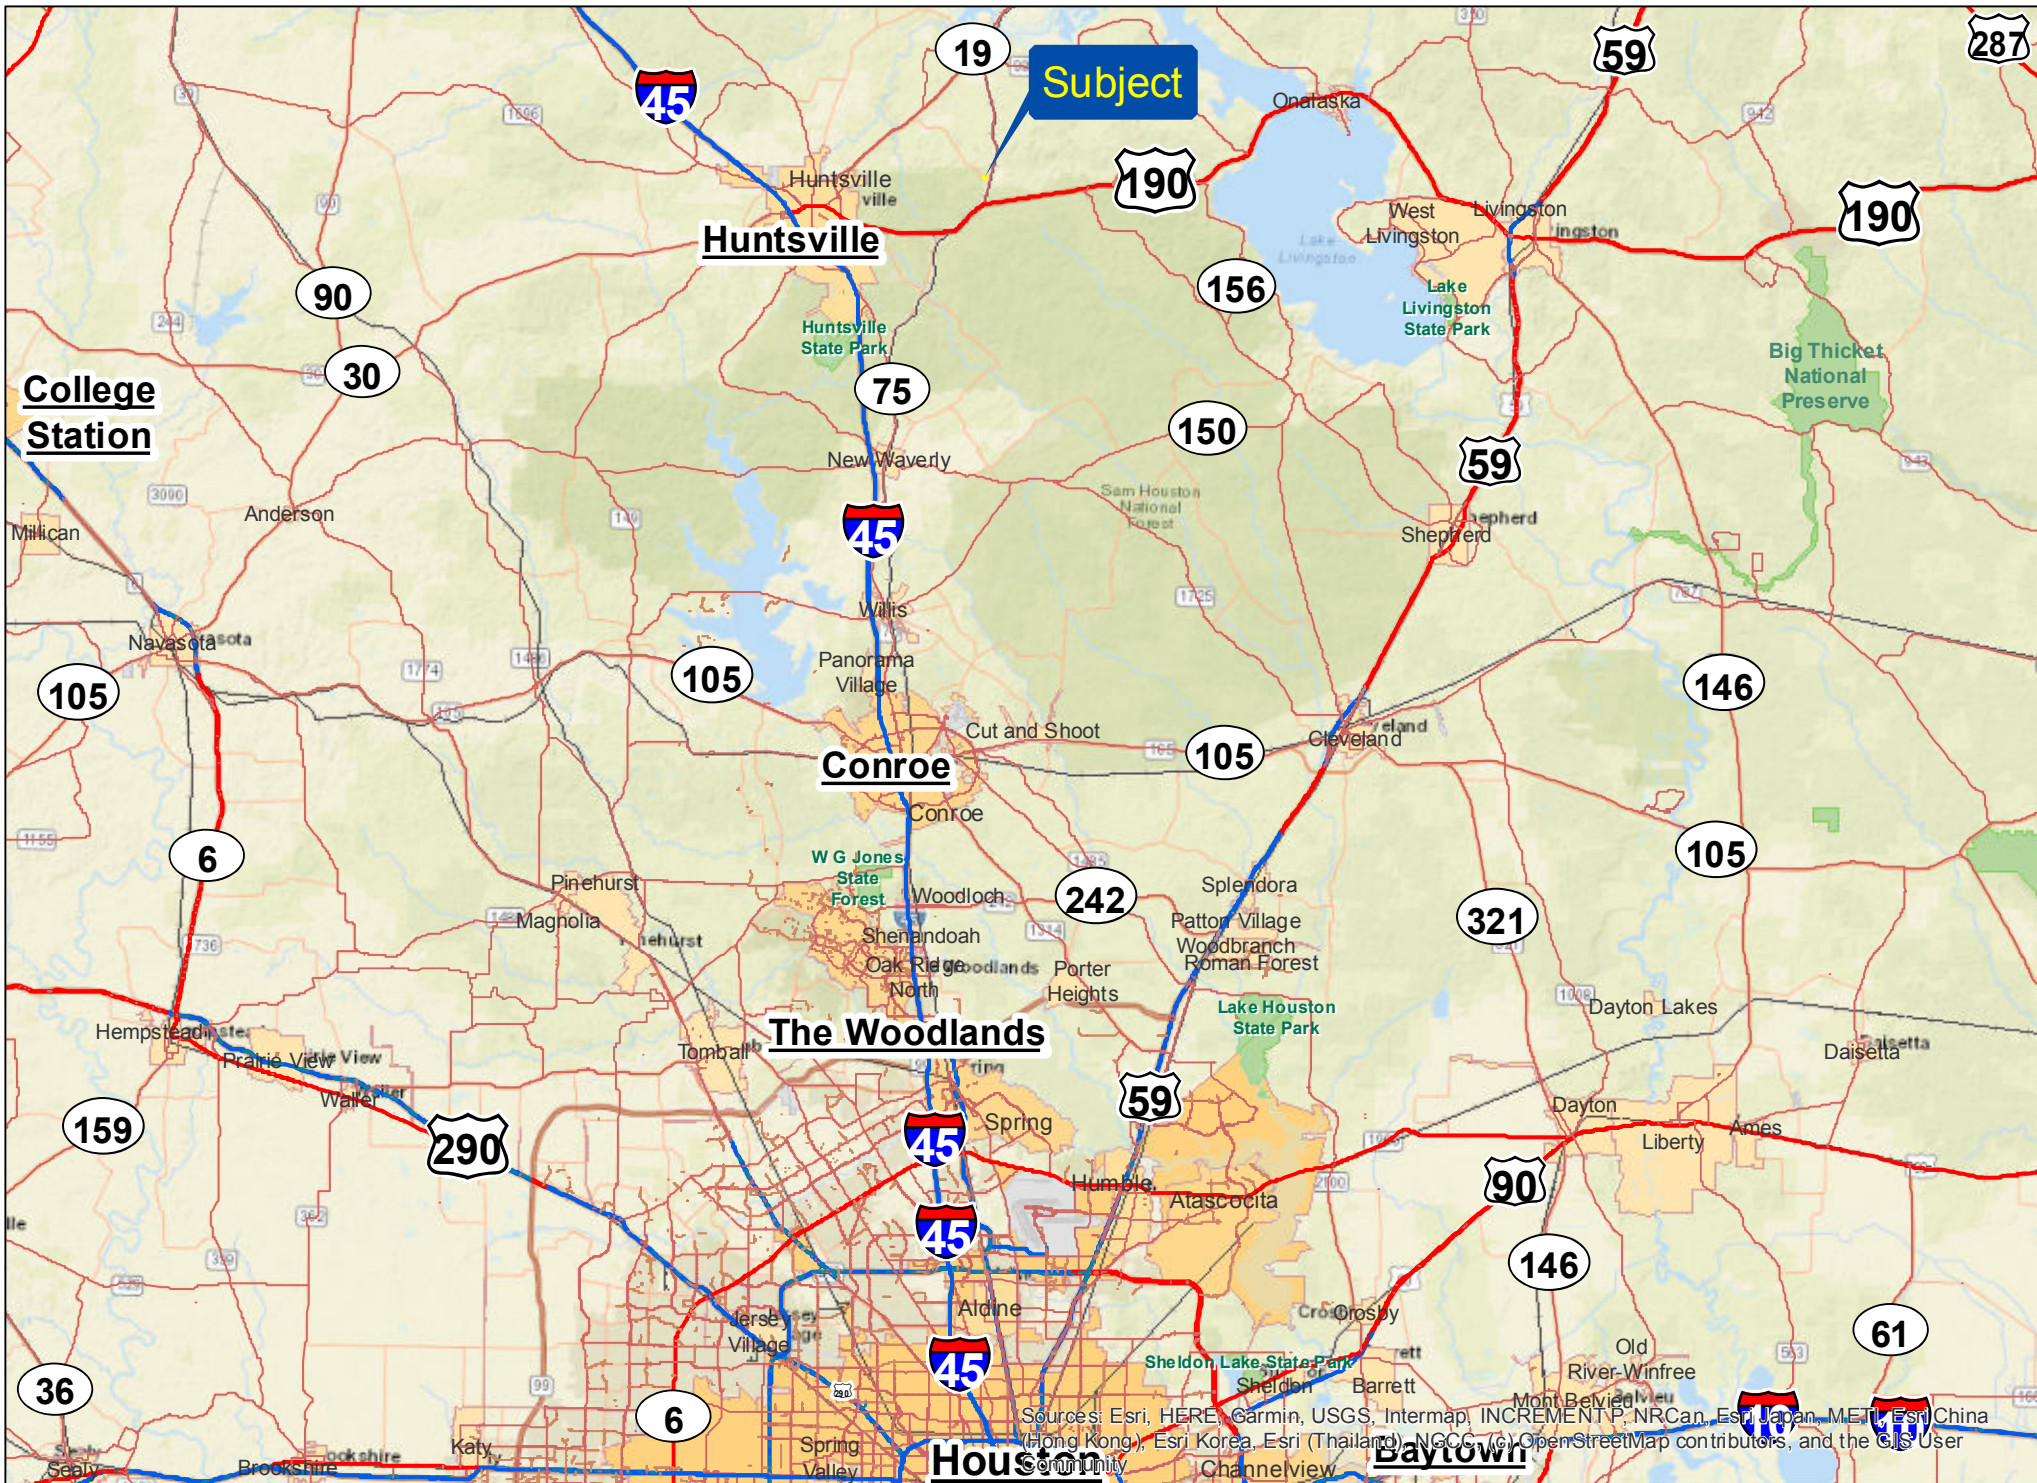

Subject

Huntsville

College Station

Conroe

The Woodlands

Houston

Baytown