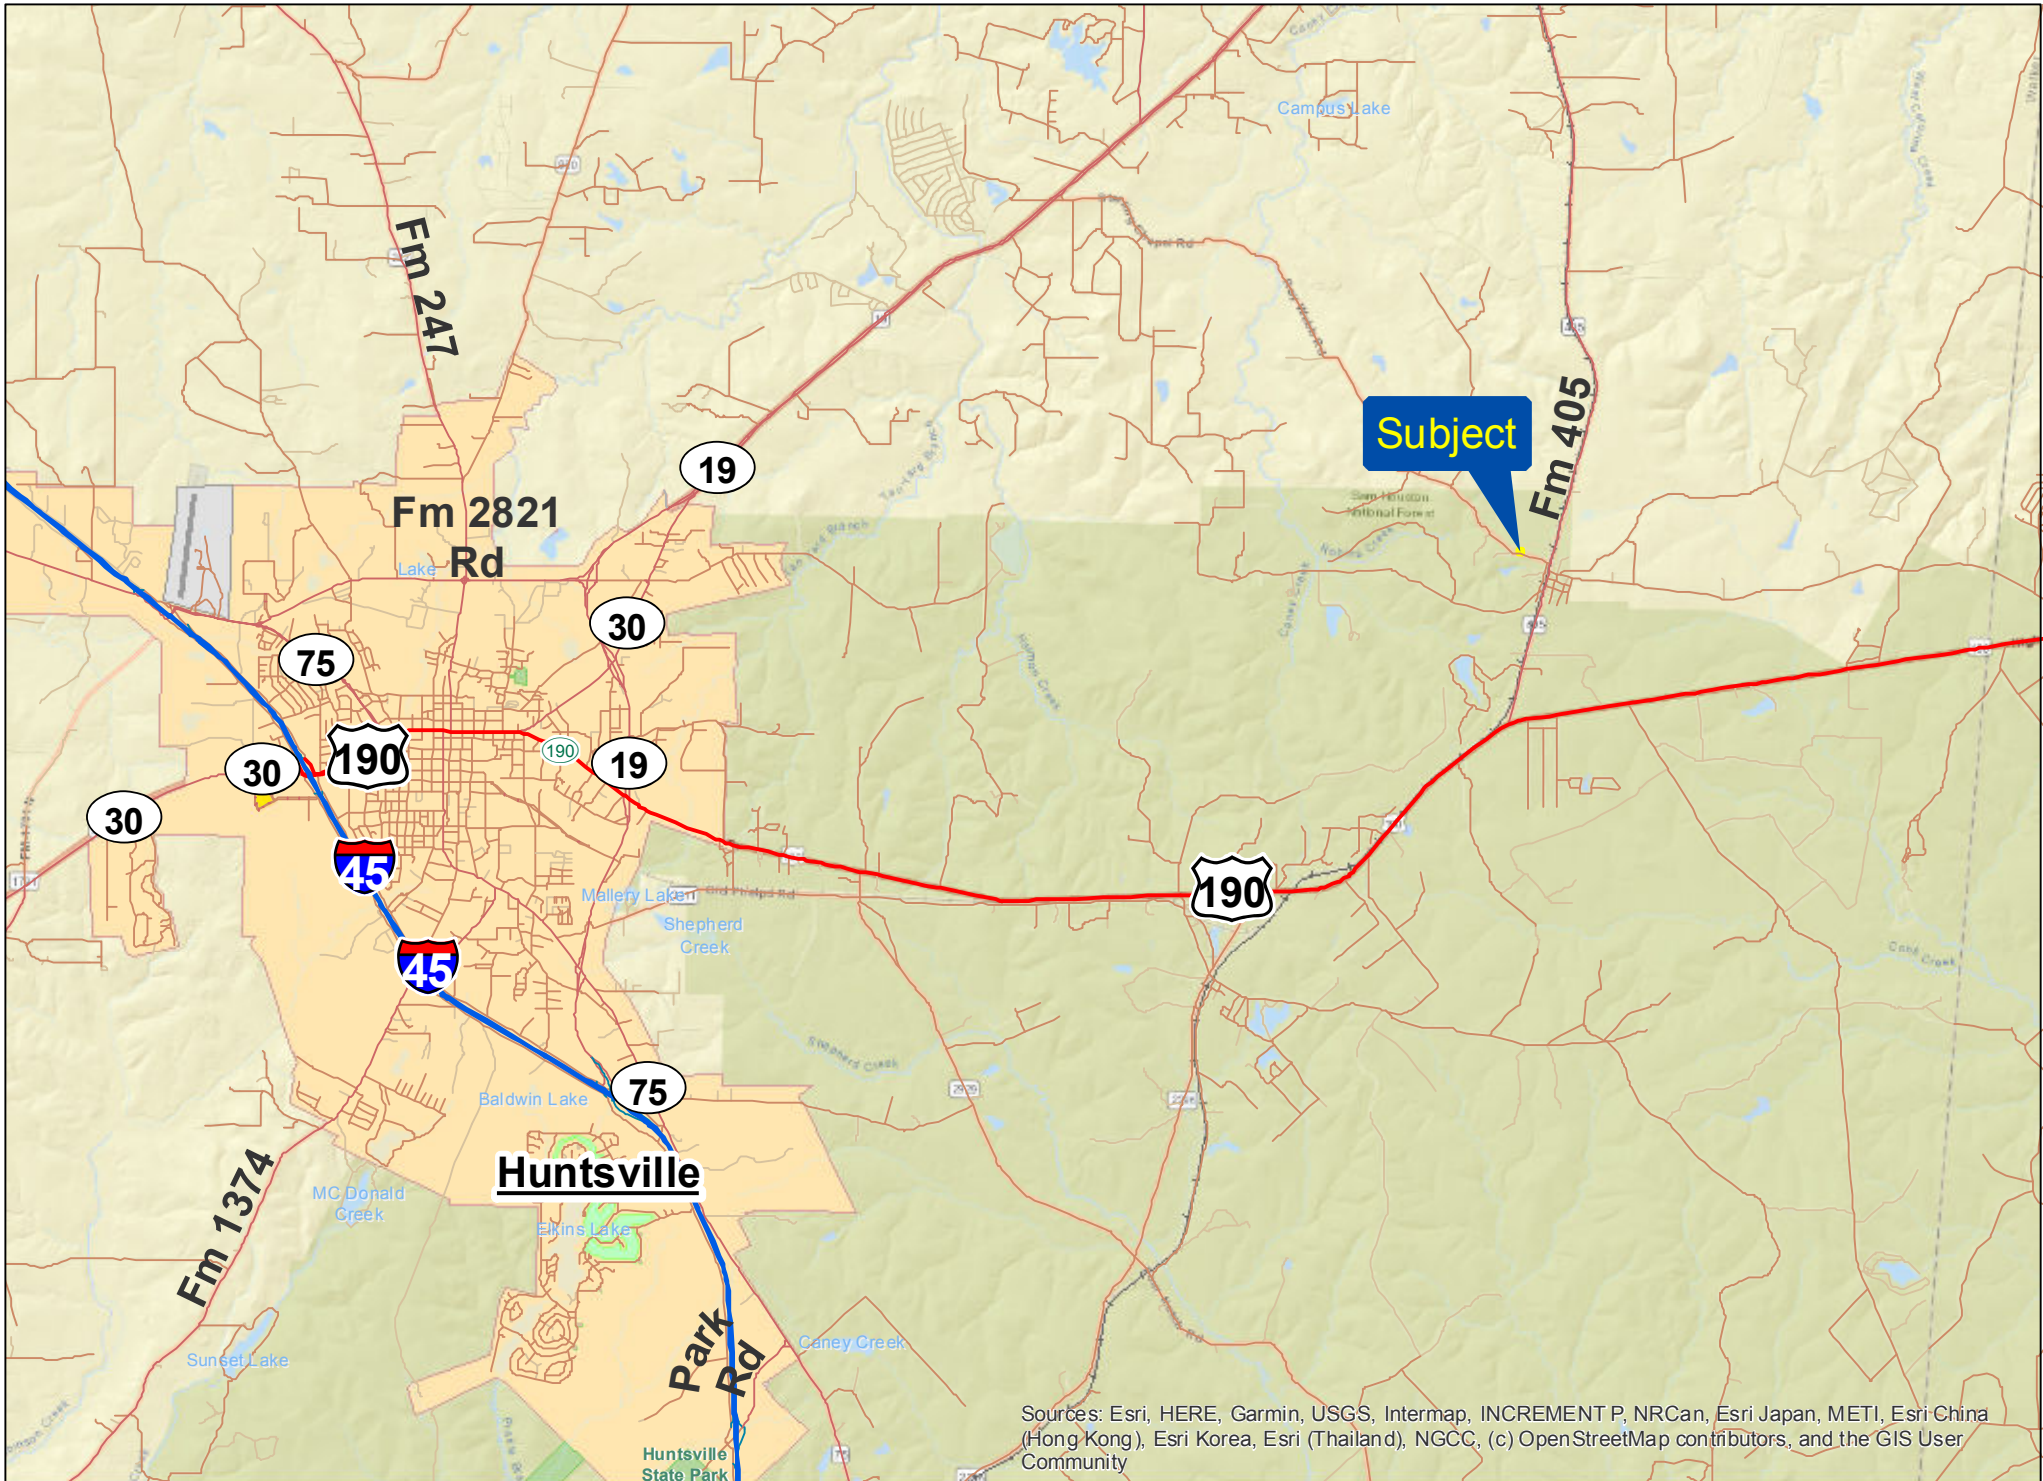

Sources: Esri, HERE, Garmin, USGS, Intermap, INCREMENT P, NRCan, Esri Japan, METI, Esri China (Hong Kong), Esri Korea, Esri (Thailand), NGCC, (c) OpenStreetMap contributors, and the GIS User Community

41 Roy Webb Rd., Huntsville, Walker Co., TX

For illustration purposes only.