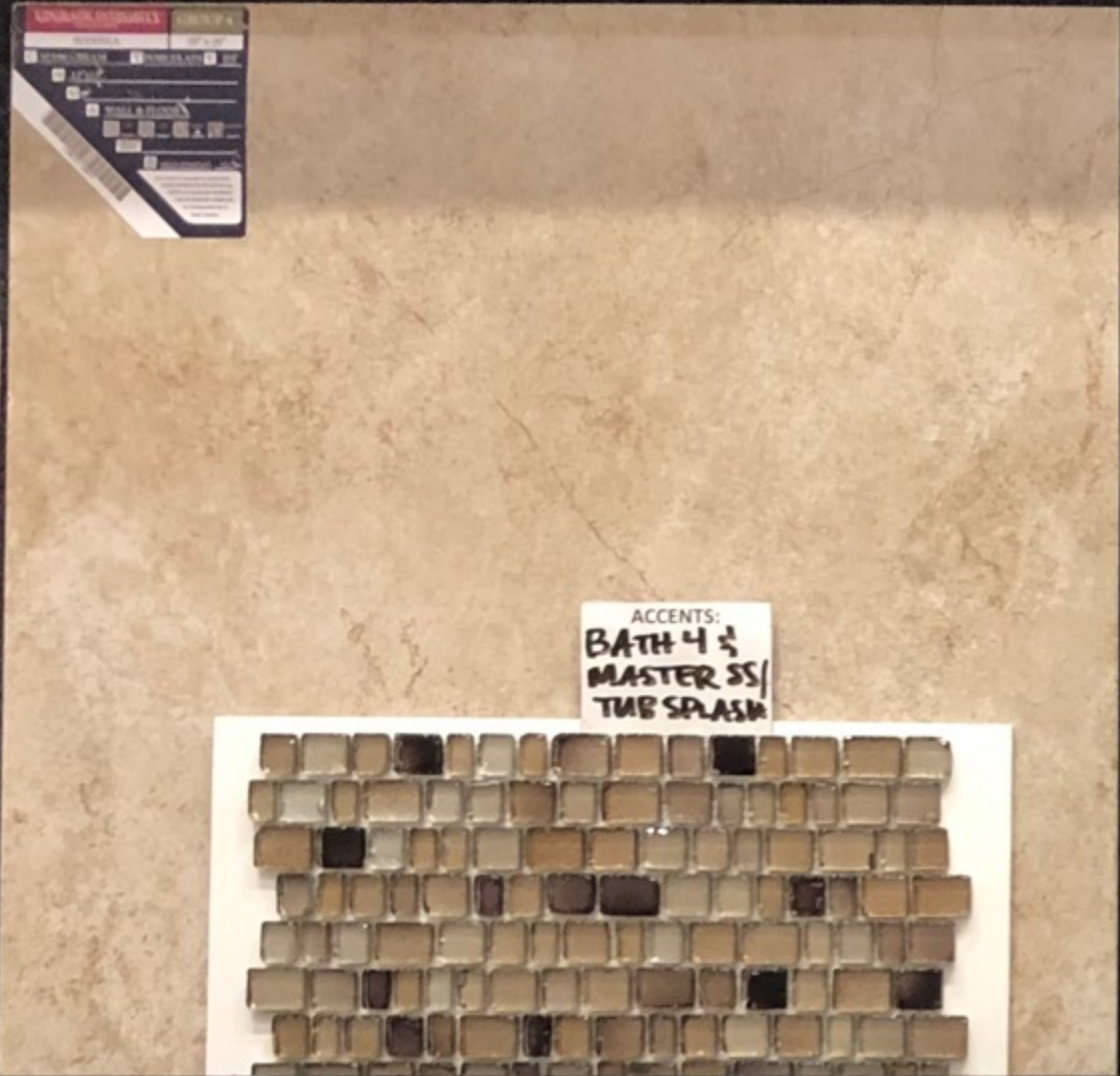

TILE:
MASTER
BATH
FLOOR &
WALLS

WOOD:
ALL
AREAS

TILE:
MASTER
BATH &
SHOWER
FLOOR

COUNTERTOPS:
KITCHEN
PLANNING
DROP ZONE

BACKSPLASH:
KITCHEN
PLANNING
DROP ZONE

CABINETS:
KITCHEN
PLANNING
DROP ZONE

HANDRAIL STAIN:
MULBERRY

ACCENTS:
BATH 4 &
MASTER SS/
TUB SPLASH

COUNTERTOPS:
MASTER
BATH

COLOR
REFERENCE
ONLY

ALL MATERIALS
SHOWN IN OUR
IMAGES ARE FOR
COLOR
REFERENCE ONLY

TILE:
BATH 2, 3, 4
FLOOR & WALL
UTILITY

CARPET:
ALL
AREAS

ACCENTS:
BATH 3
TUB
SPLASH

ACCENT:
BATH 2
TUB
SPLASH

COUNTERTOPS:
BATH 2
BATH 3
BATH 4

CABINETS:
MASTER
BATH 2, 3, 4

COLOR
REFERENCE
ONLY