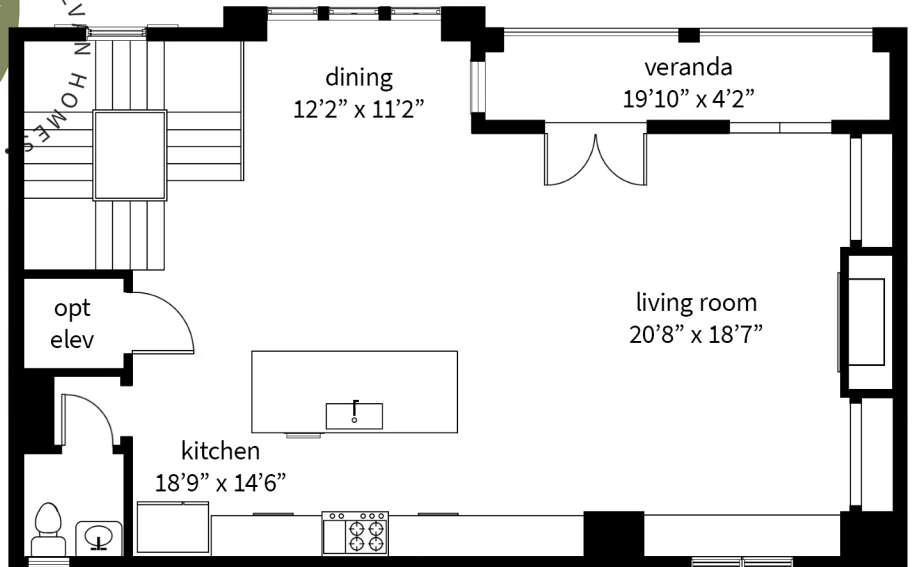

5336 Chandler Street

3 bed | 3.5 bath
2,665 sq ft livable
3,319 sq ft lot size

contact
ashton martini, compass
(832) 878-7686

COMPASS