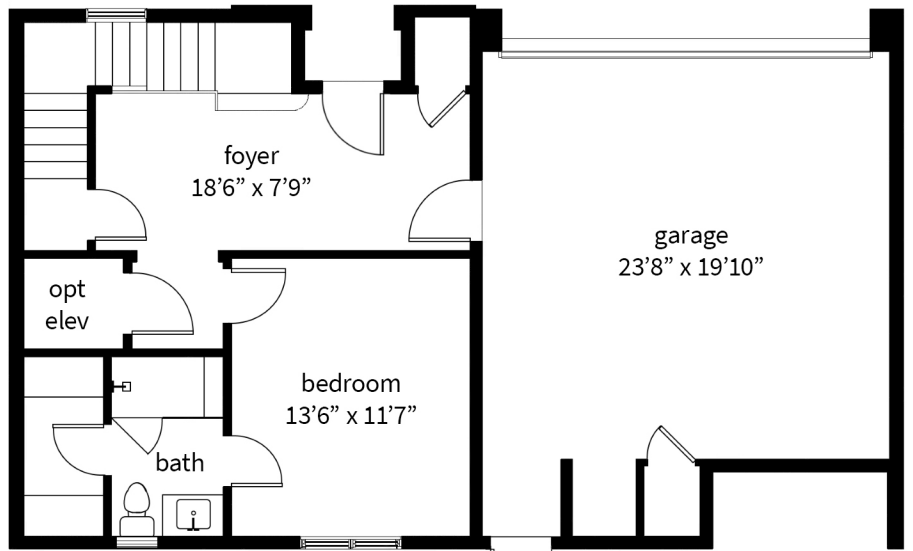

5336 Chandler Street

3 bed | 3.5 bath
2,665 sq ft livable
3,319 sq ft lot size

contact
ashton martini, compass
(832) 878-7686

COMPASS