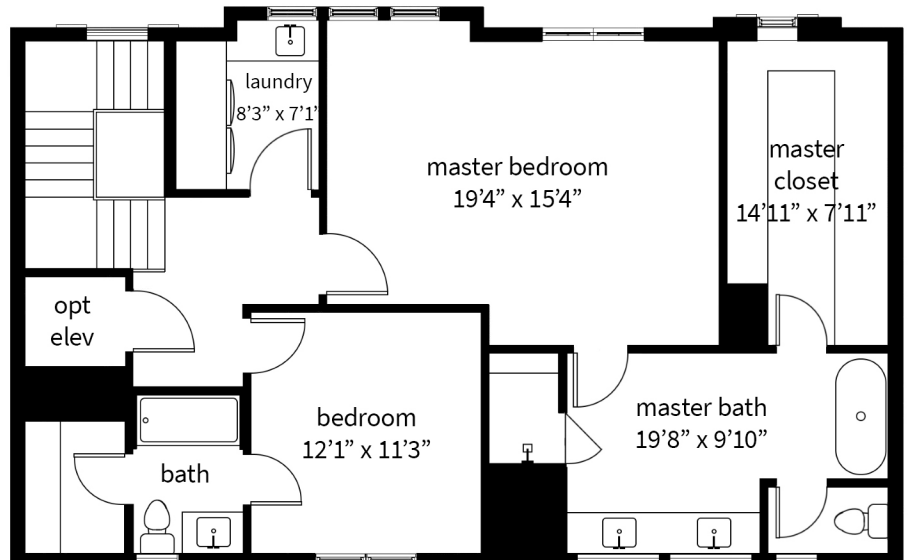

5336 Chandler Street

3 bed | 3.5 bath
2,665 sq ft livable
3,319 sq ft lot size

contact
ashton martini, compass
(832) 878-7686

COMPASS