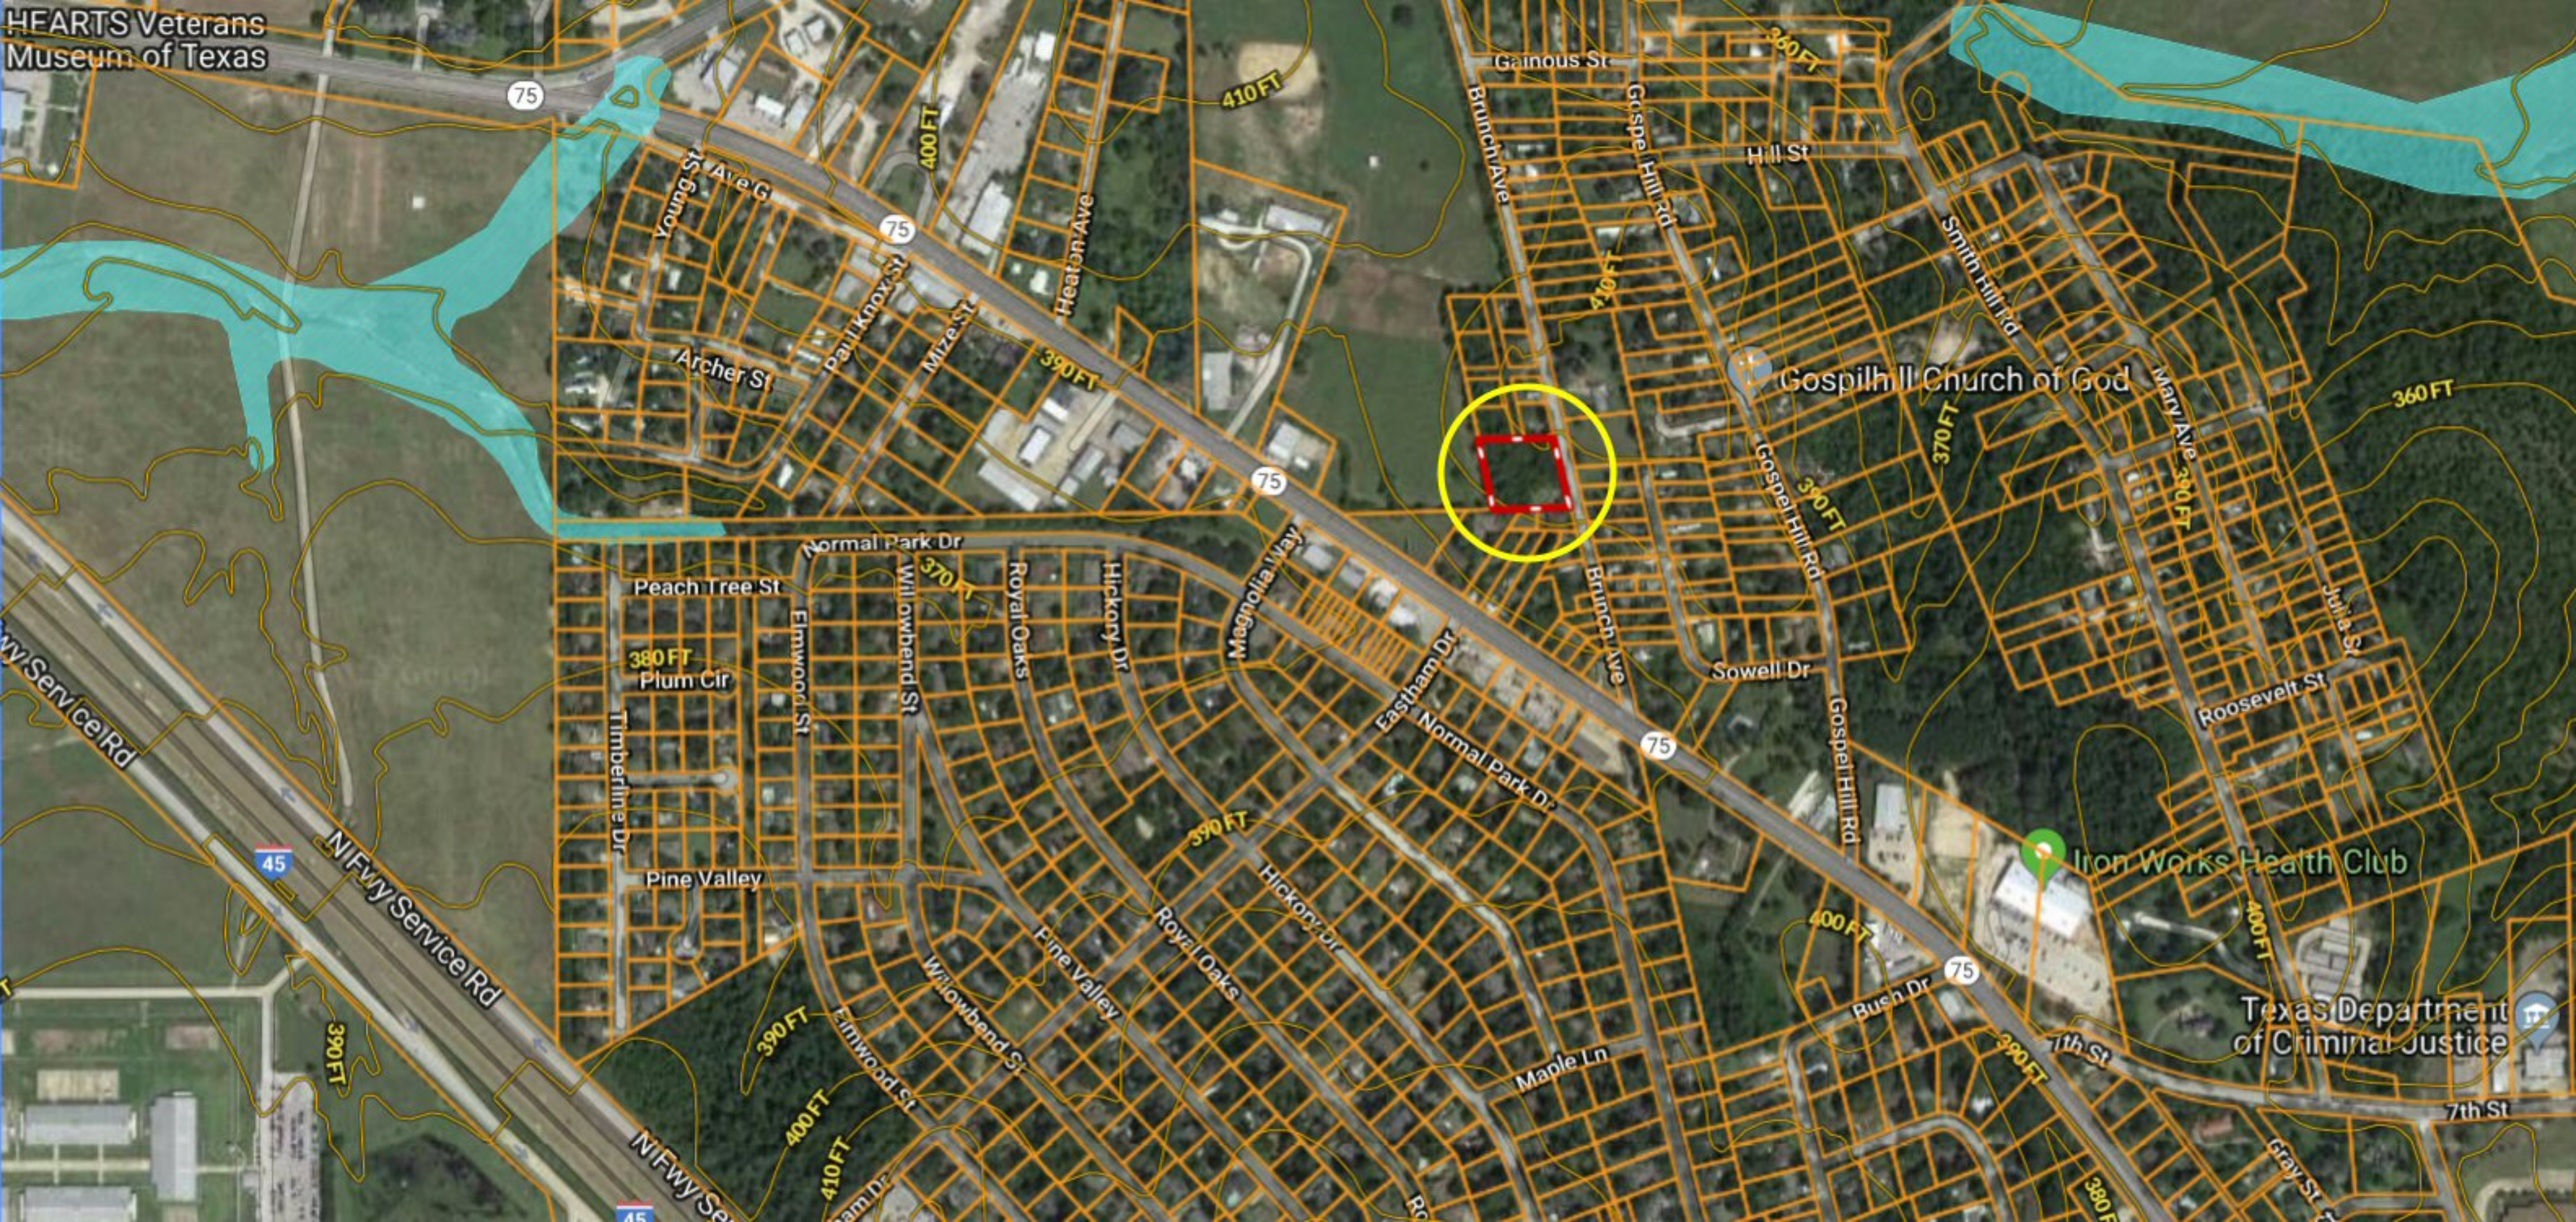

*** ONE-ACRE *** Lot 1 Brunch Ave ~ Gospel Hill

HEARTS Veterans
Museum of Texas

Gospel Hill Church of God

Iron Works Health Club

Texas Department
of Criminal Justice

Curves International

Gospilhill Church of God

Brunch Ave

Brunch Ave

Magnolia Way

Gospel Hill Rd

Sowell

75

75

75

tham Dr

Normal Park Dr

Normal

Brunch Ave

Brunch Ave

Brunch

390 FT

400 FT