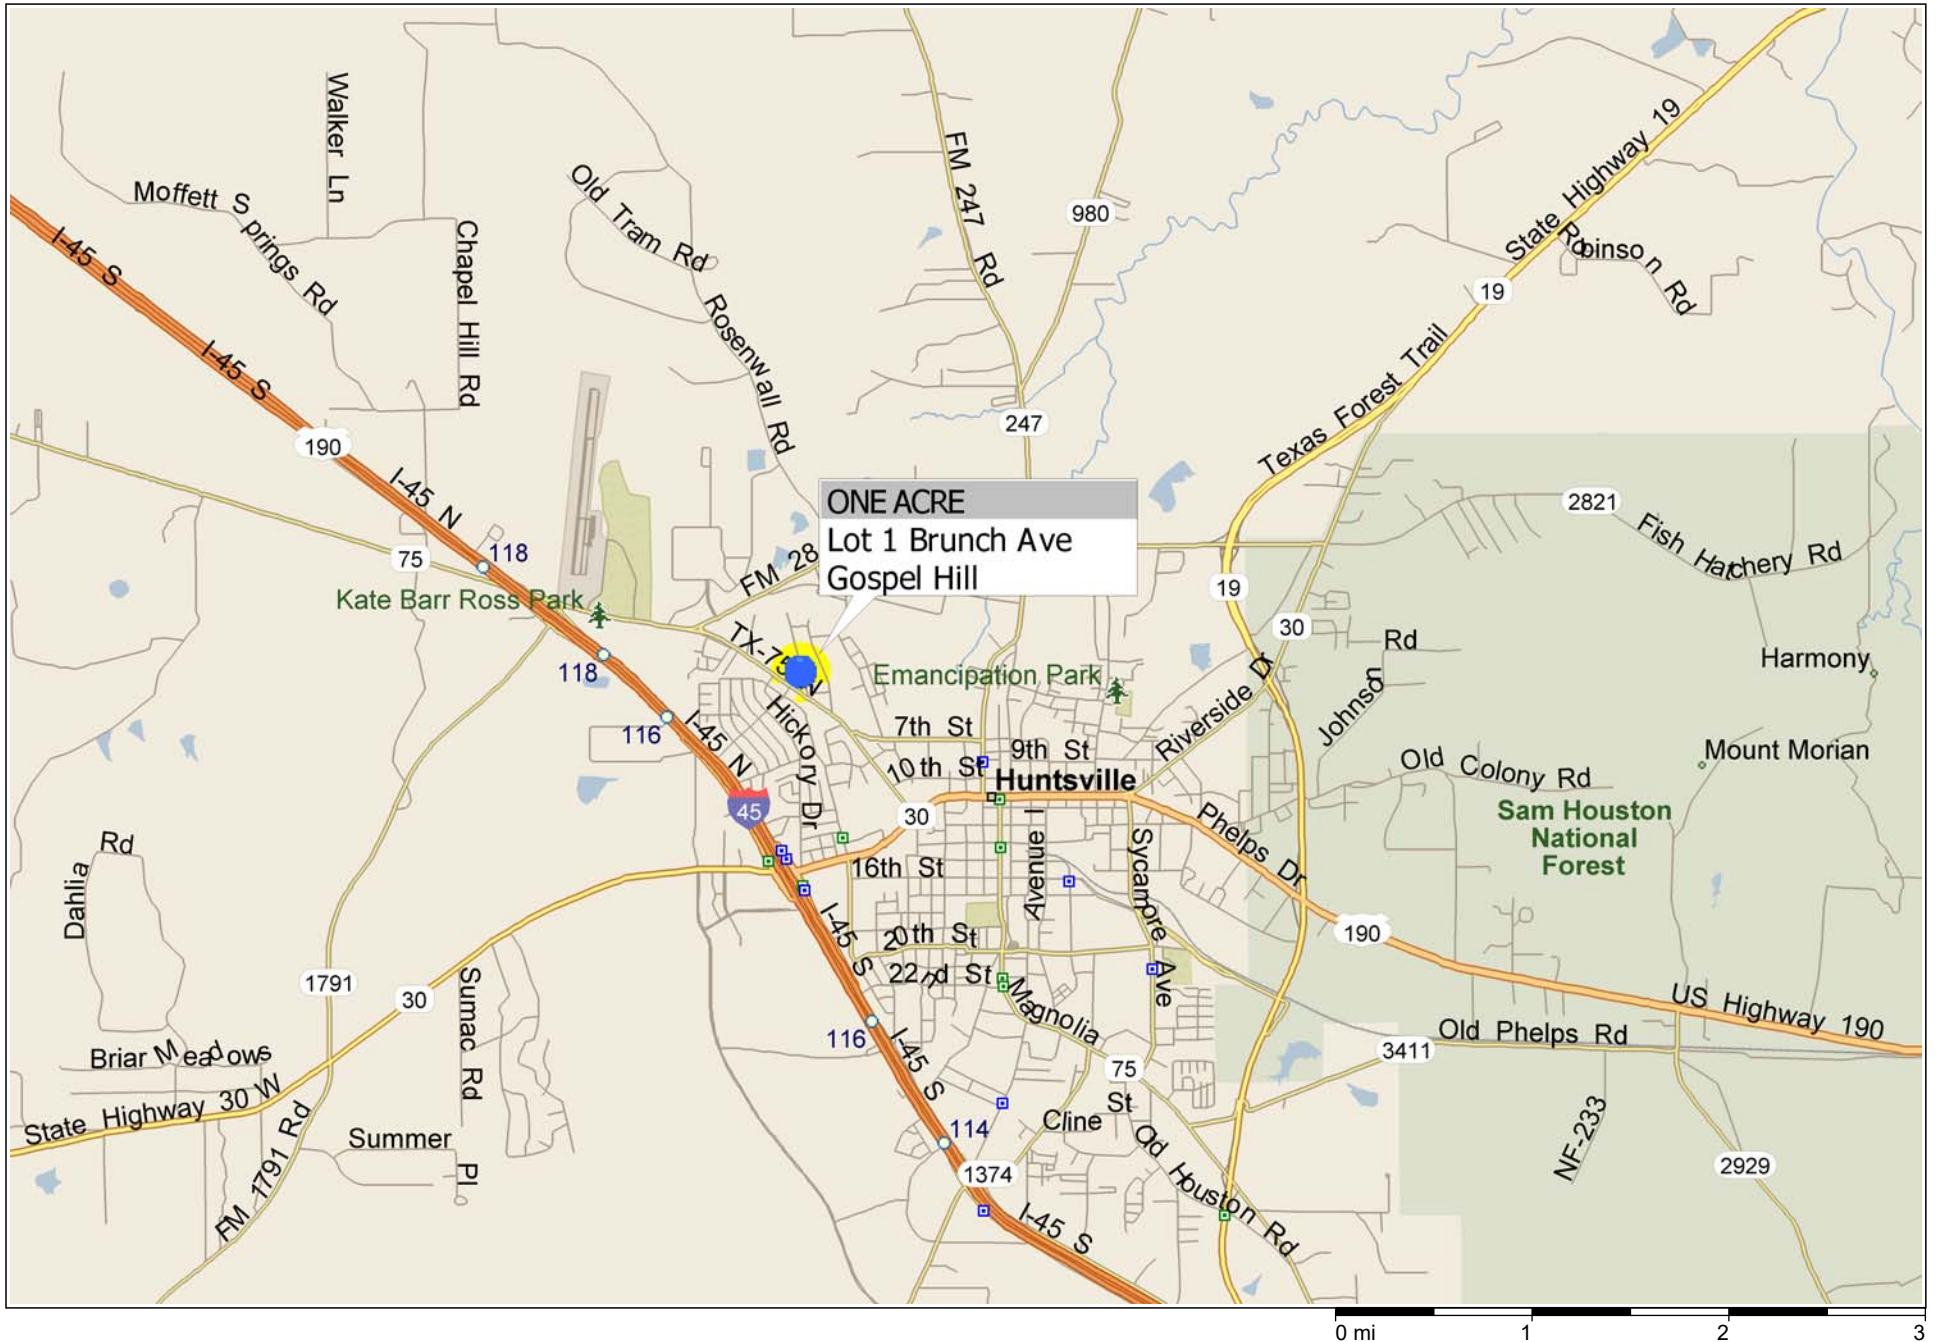

*** ONE-ACRE *** Lot 1 Brunch Ave ~ Gospel Hill

HEARTS Veterans
Museum of Texas

Gospel Hill Church of God

Iron Works Health Club

Texas Department
of Criminal Justice

Curves International

Gospilhill Church of God

Brunch Ave

Brunch Ave

Magnolia Way

Gospel Hill Rd

Sowell

75

75

75

tham Dr

Normal Park Dr

Normal

Brunch Ave

Brunch Ave

Brunch

390 FT

400 FT