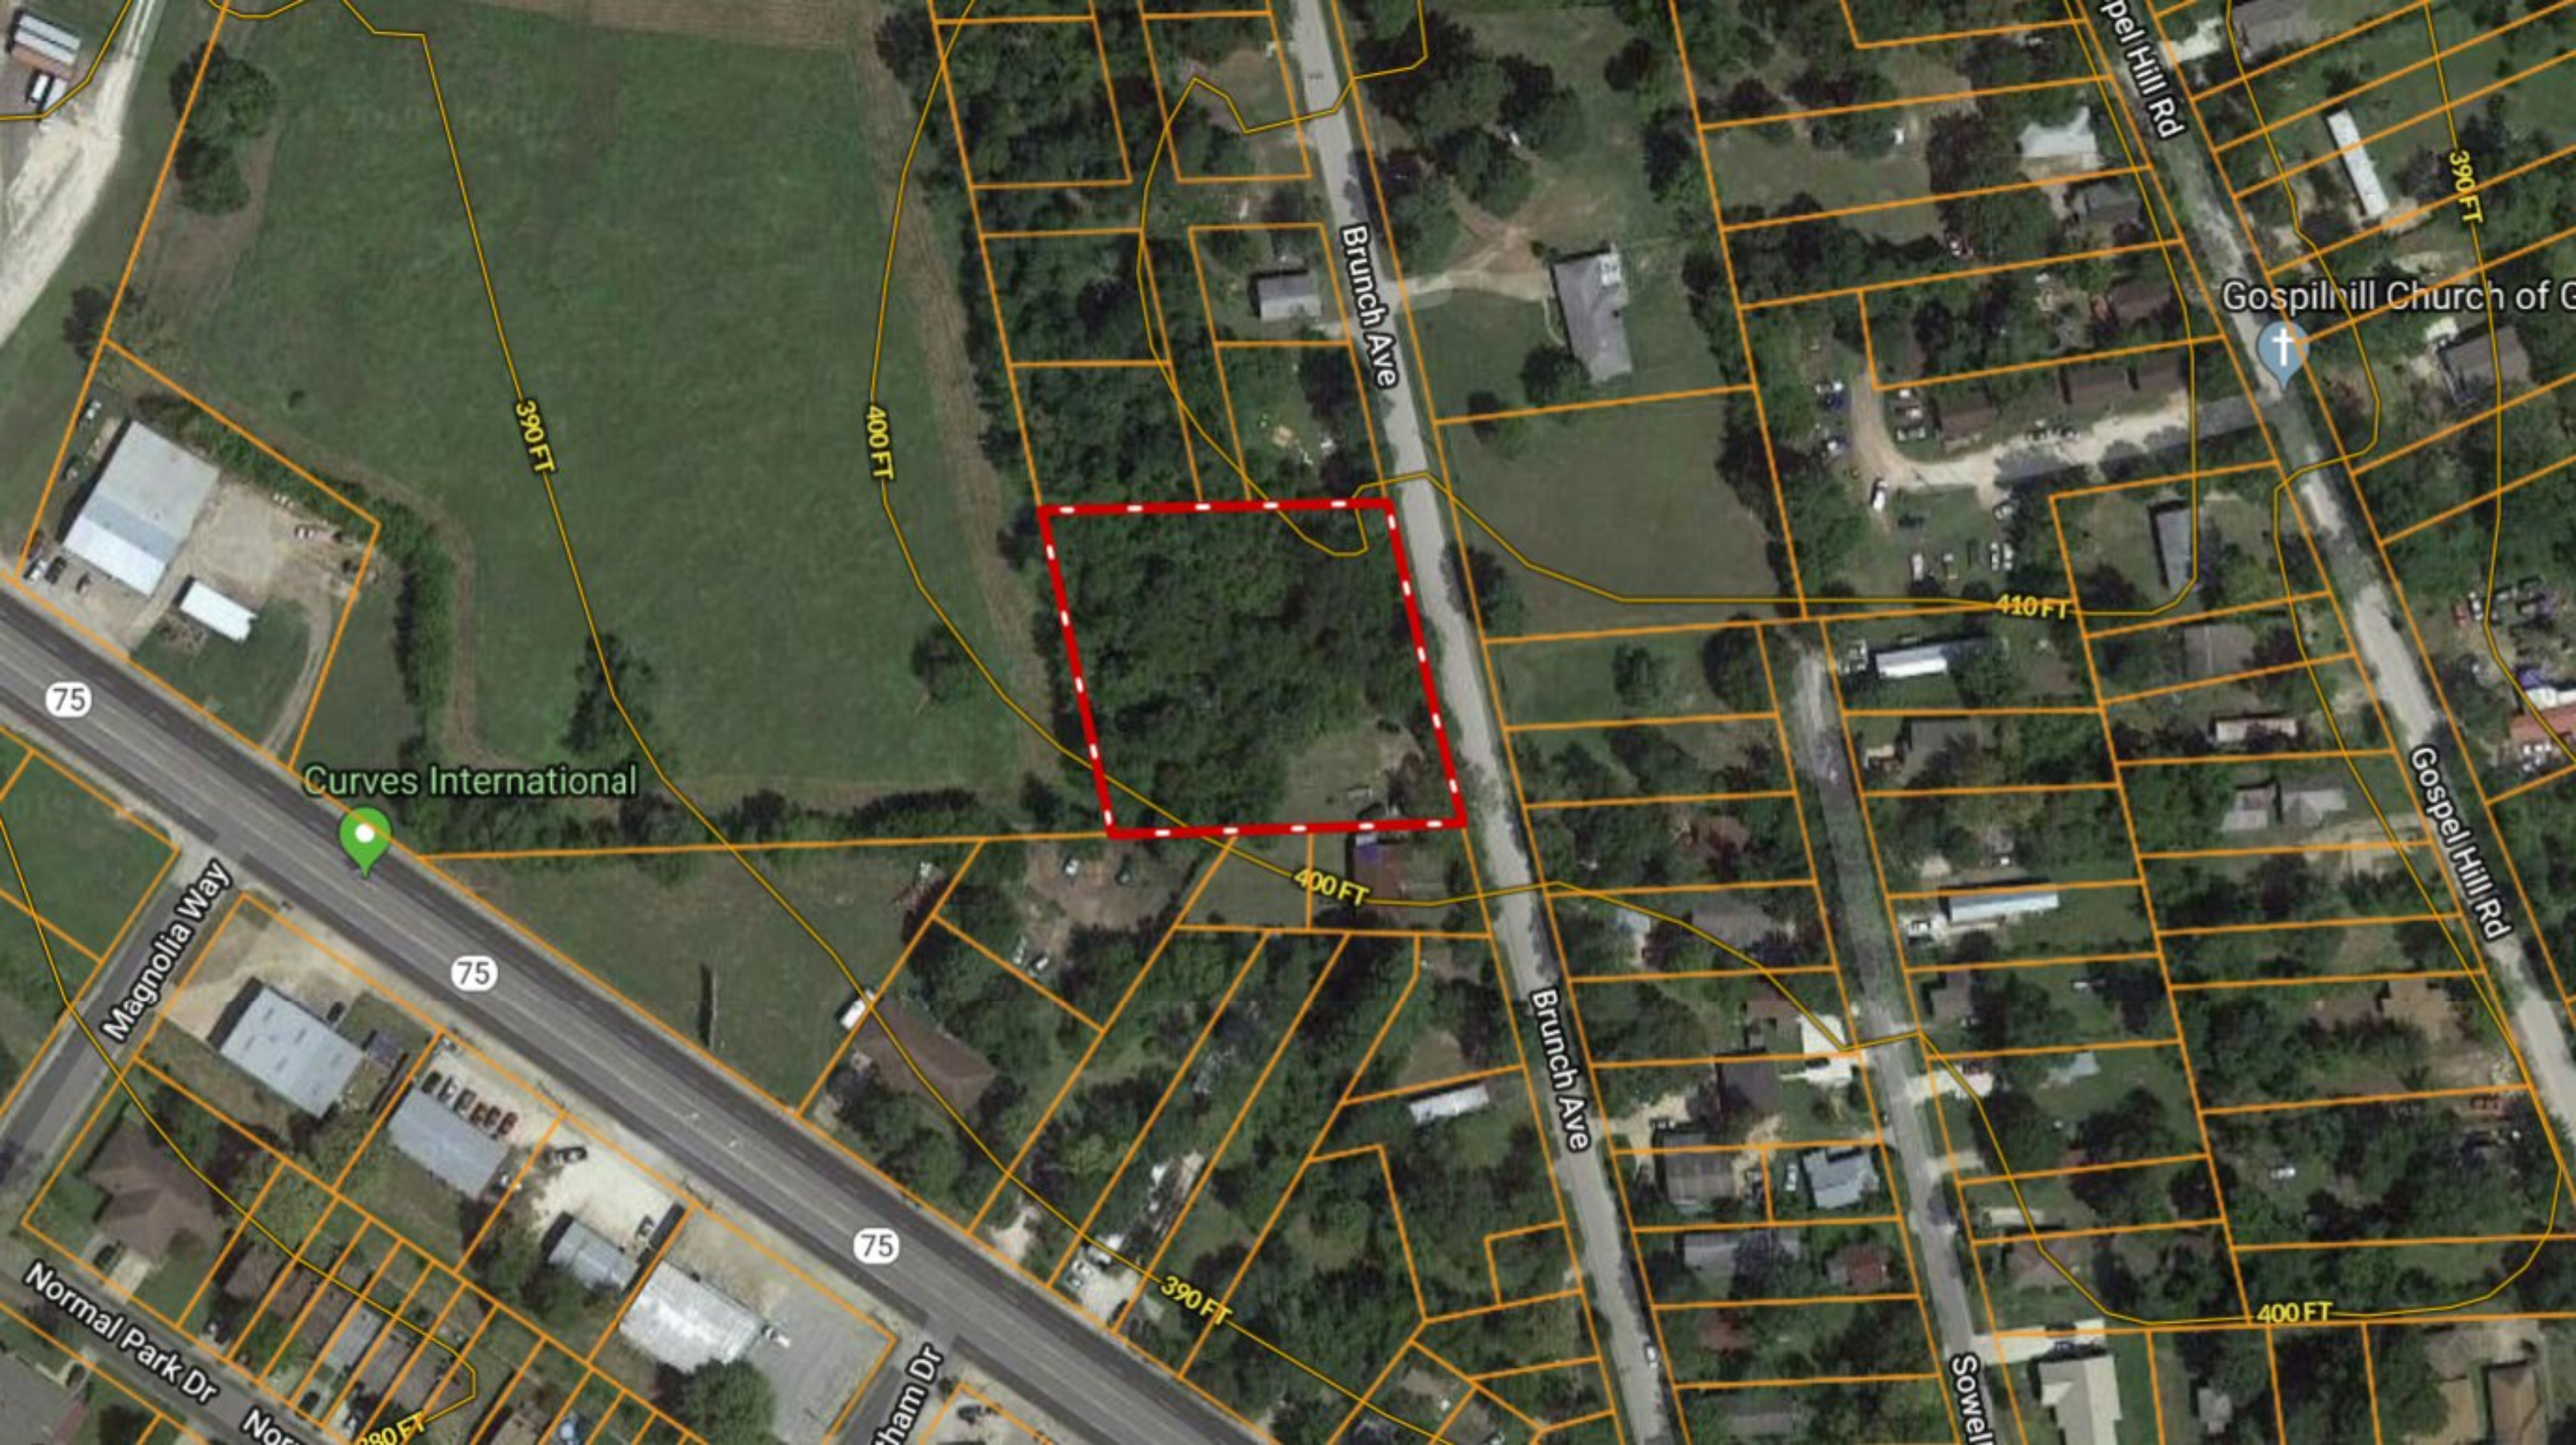

*** ONE-ACRE *** Lot 1 Brunch Ave ~ Gospel Hill

HEARTS Veterans
Museum of Texas

Gospel Hill Church of God

Iron Works Health Club

Texas Department
of Criminal Justice

Curves International

Gospilhill Church of God

Brunch Ave

Brunch Ave

Magnolia Way

Gospel Hill Rd

Sowell

75

75

75

390 FT

400 FT

400 FT

390 FT

410 FT

400 FT

390 FT

280 FT

tham Dr

Normal Park Dr

Normal

Brunch Ave

Brunch Ave

Brunch

390 FT

400 FT