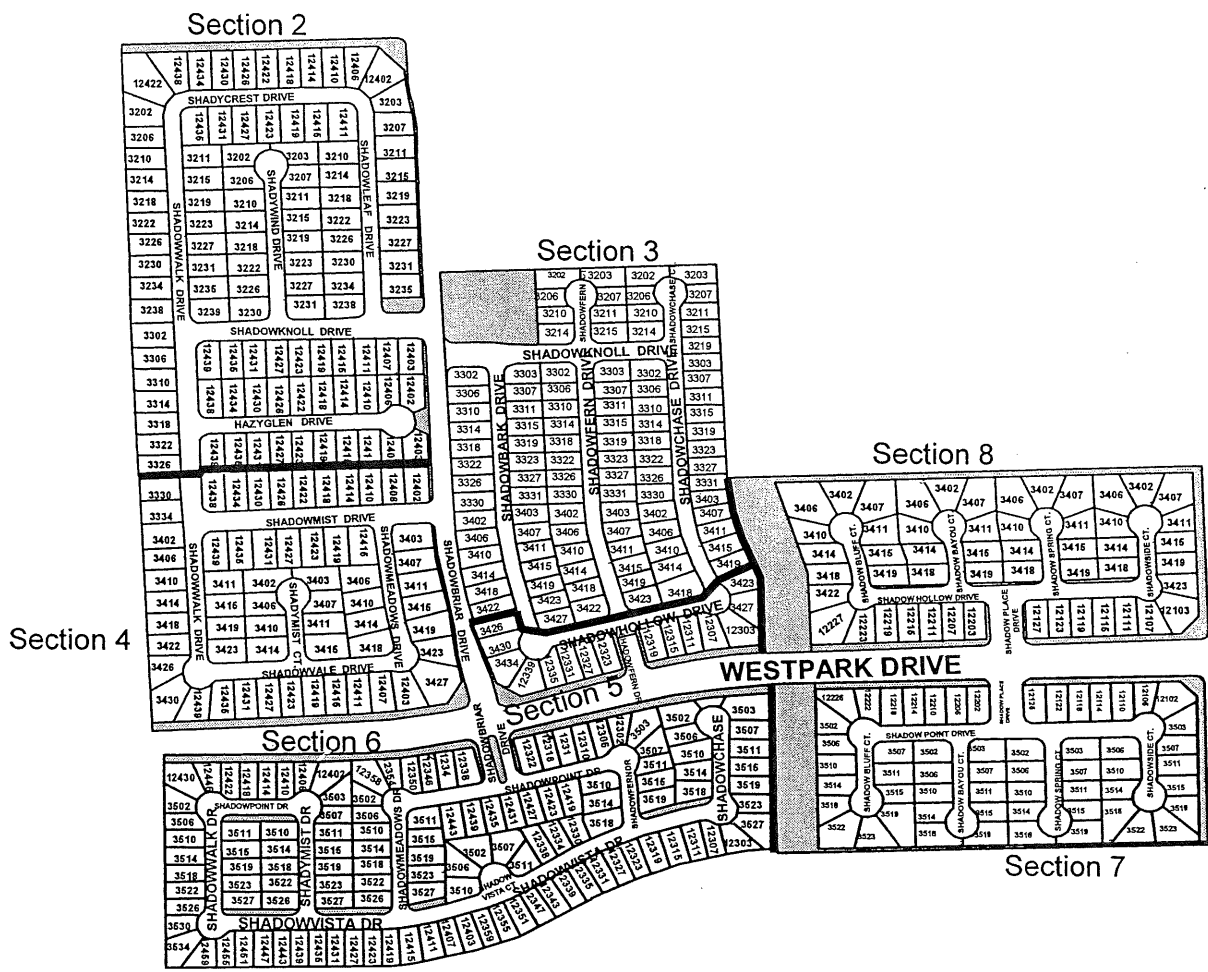

Maps
Shadowlake H.O.A., INC.

Order: X8E3XCFWV
Address: 3507 Shadowside Ct
Order Date: 05-23-2019
Document not for resale
HomeWiseDocs

SHADOWLAKE OVERVIEW

Prepared By:
Associa
 Principal Management Group of Houston

OLD WESTHEIMER RD.