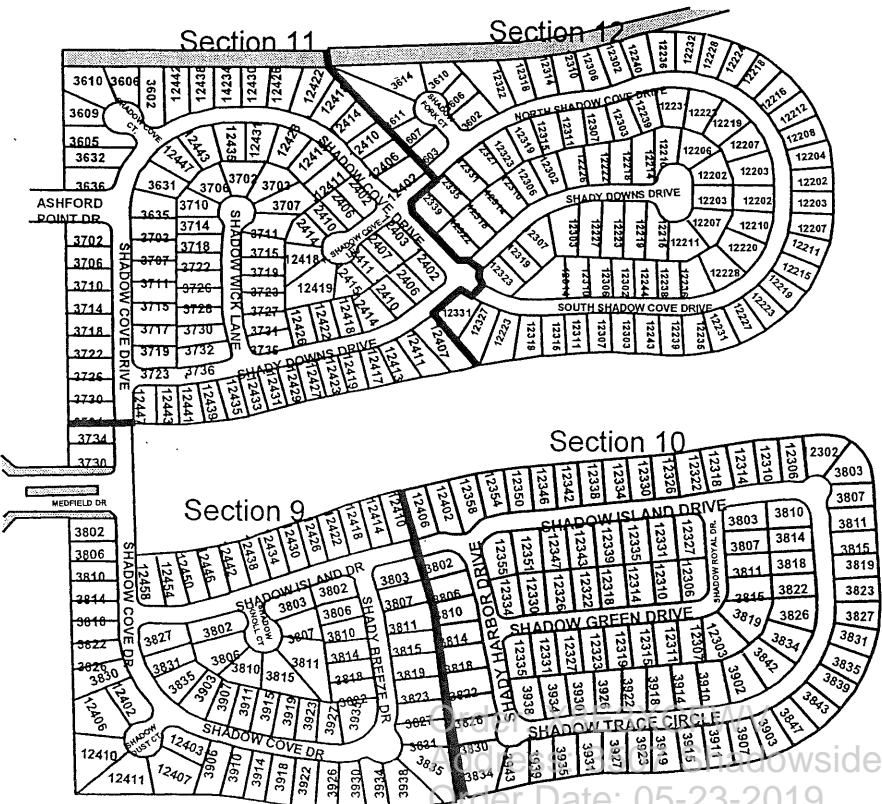

Maps
Shadowlake H.O.A., INC.

Order: X8E3XCFWV
Address: 3507 Shadowside Ct
Order Date: 05-23-2019
Document not for resale
HomeWiseDocs

SHADOWLAKE OVERVIEW

Prepared By:
Associa
 Principal Management Group of Houston

OLD WESTHEIMER RD.