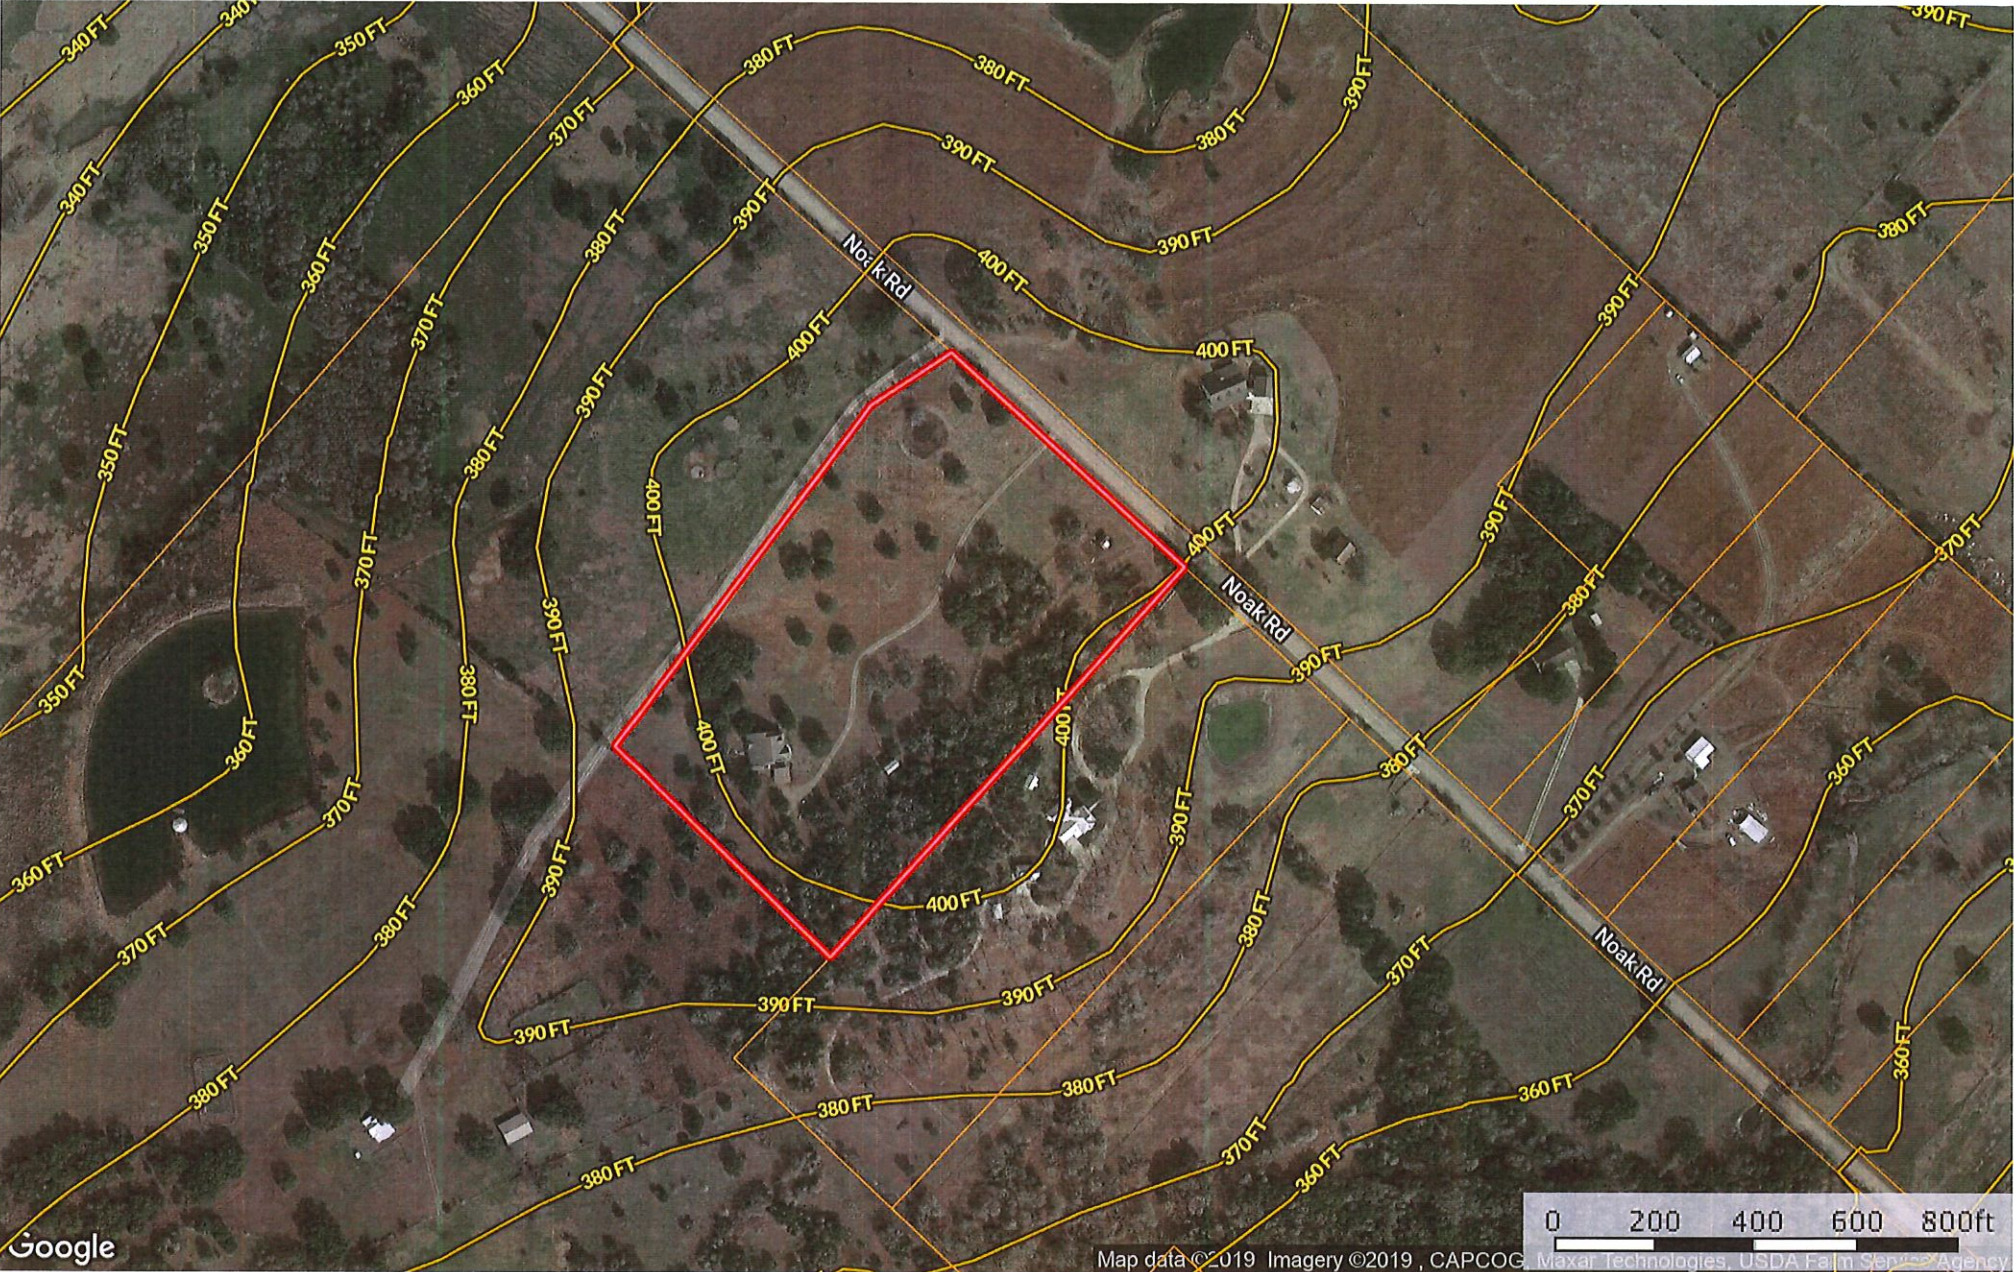

Skarke
Fayette County, Texas, 12 AC +/-

 Boundary

Frank Hillbolt

 The information contained herein was obtained from sources deemed to be reliable. MapRight Services makes no warranties or guarantees as to the completeness or accuracy thereof.