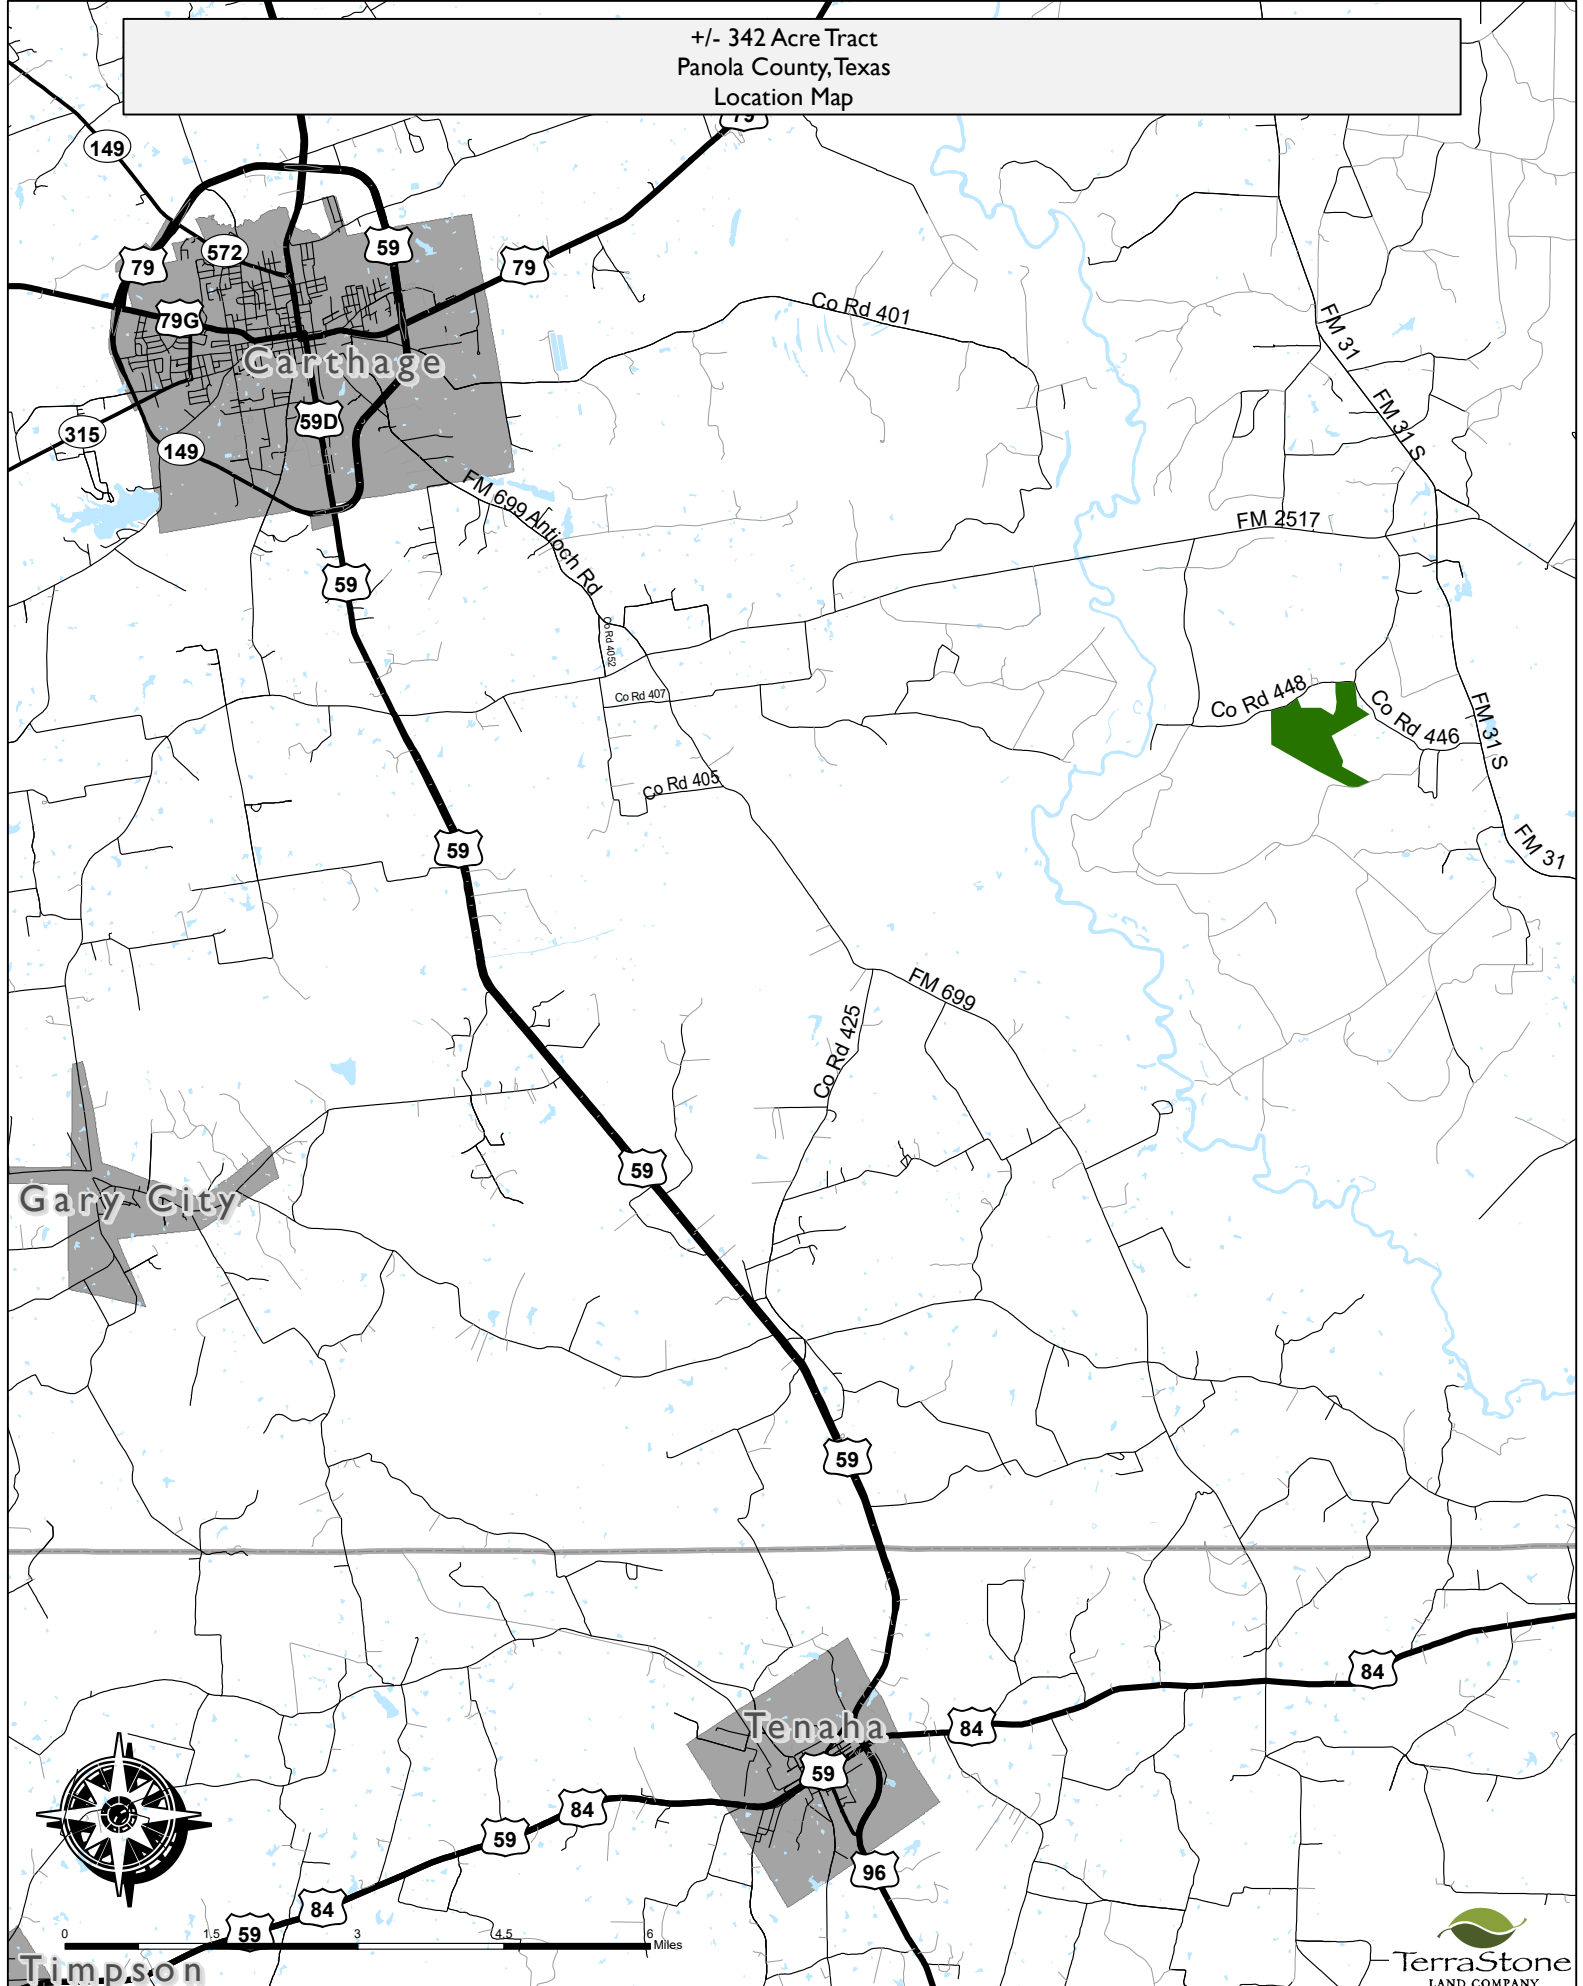

+/- 342 Acre Tract
Panola County, Texas
Location Map

Timpson

Approximate Tract Boundary
 Cities
 Counties
 Water Bodies

5/9/2019 Texas Office: (936) 598-3053
Louisiana Office: (318) 797-1546