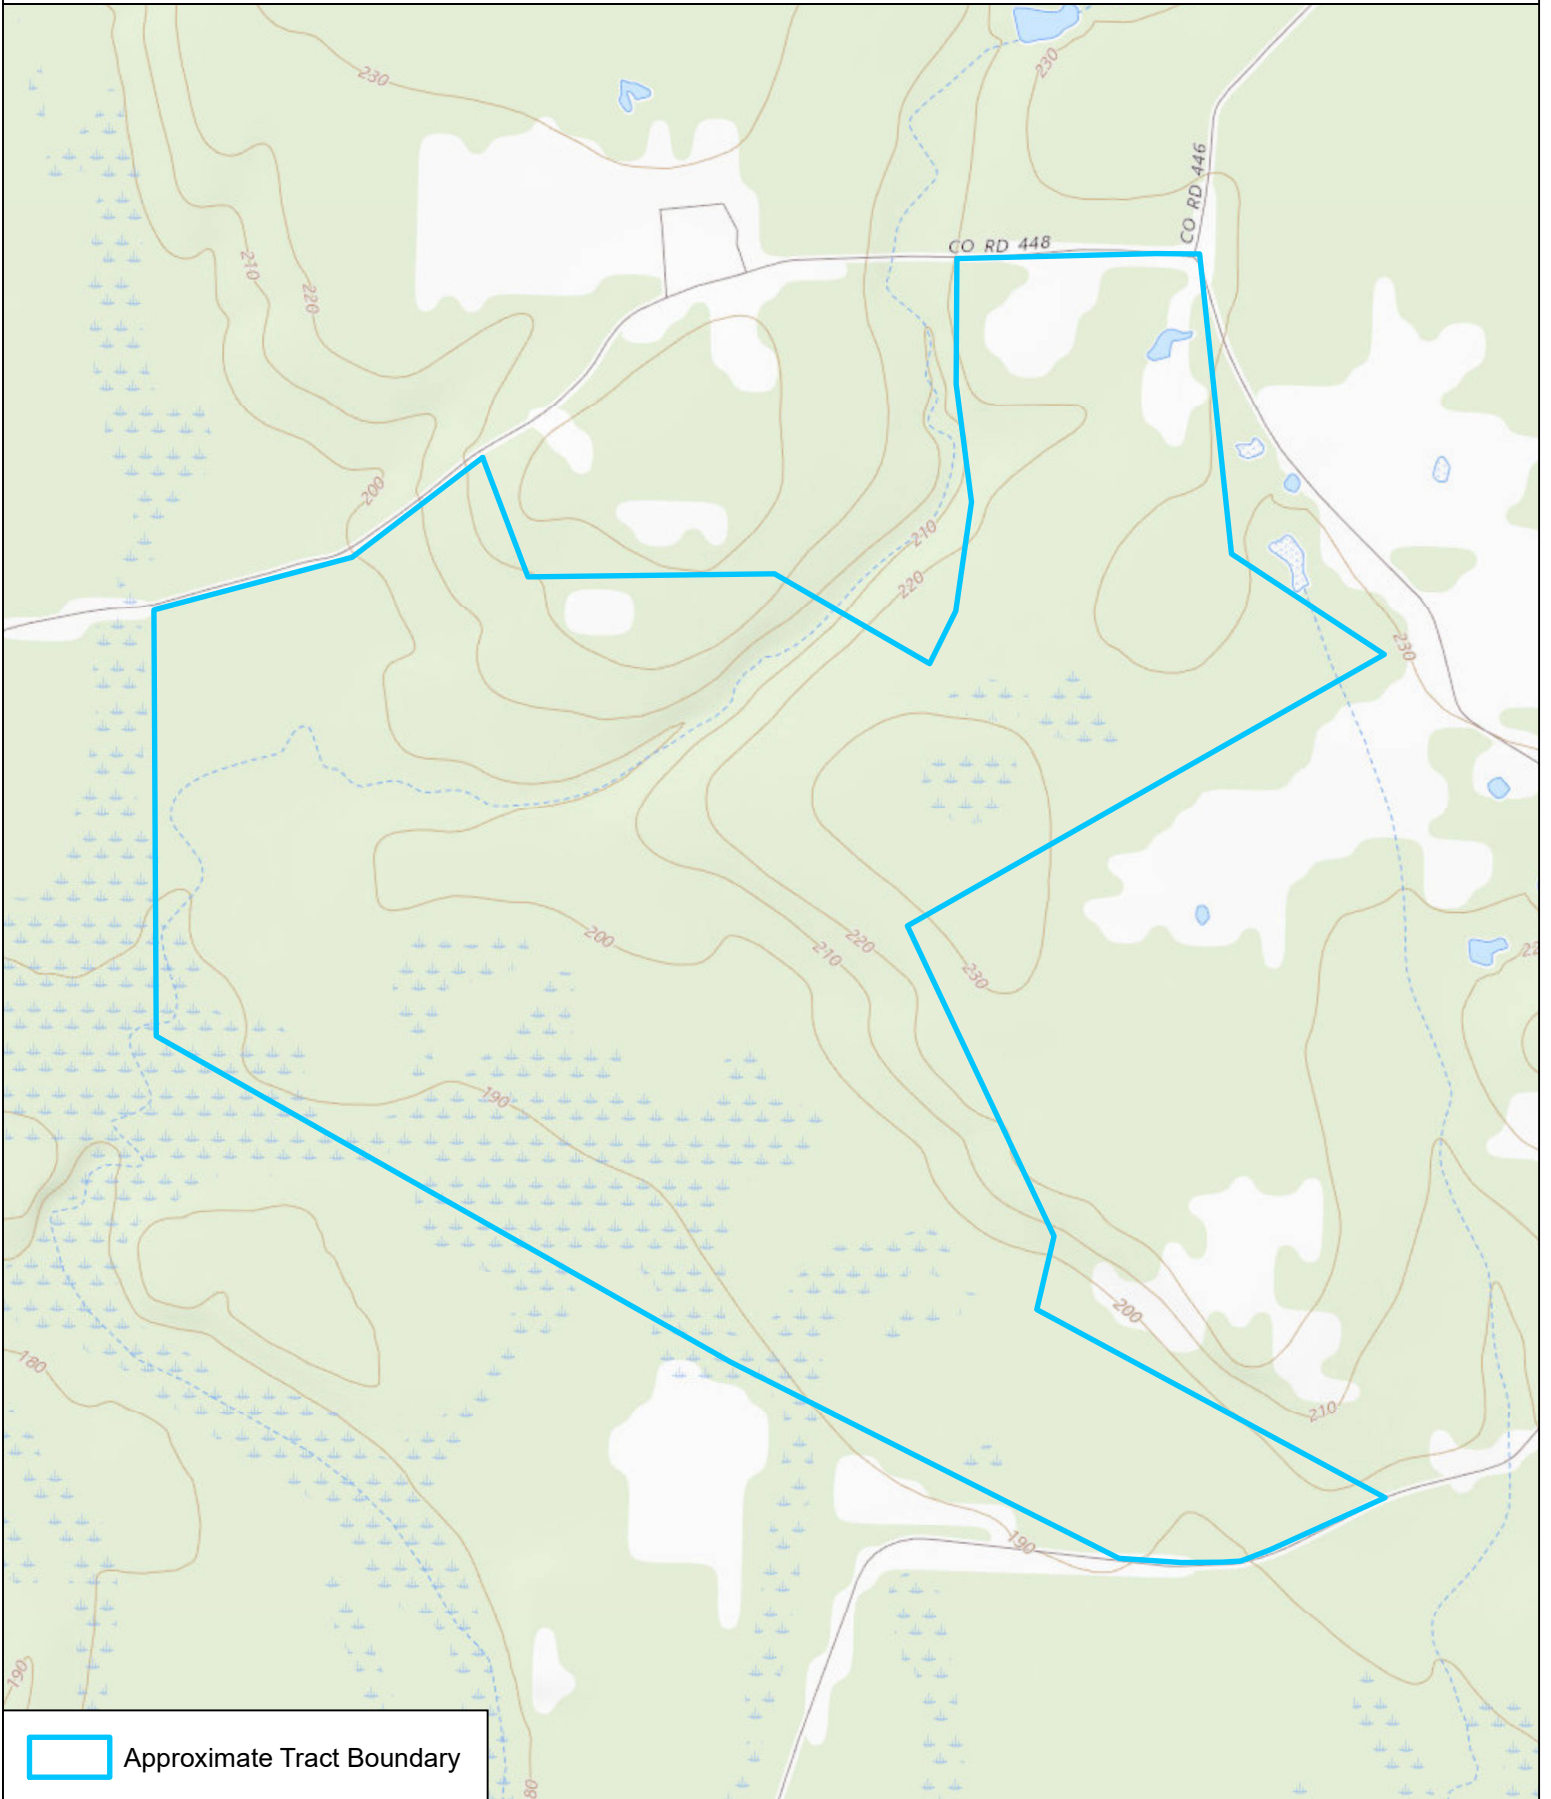

+/- 342 Acre Tract
Panola County, Texas

Approximate Tract Boundary

5/9/2019
Imagery: 2015

1 Inch = 833 Feet