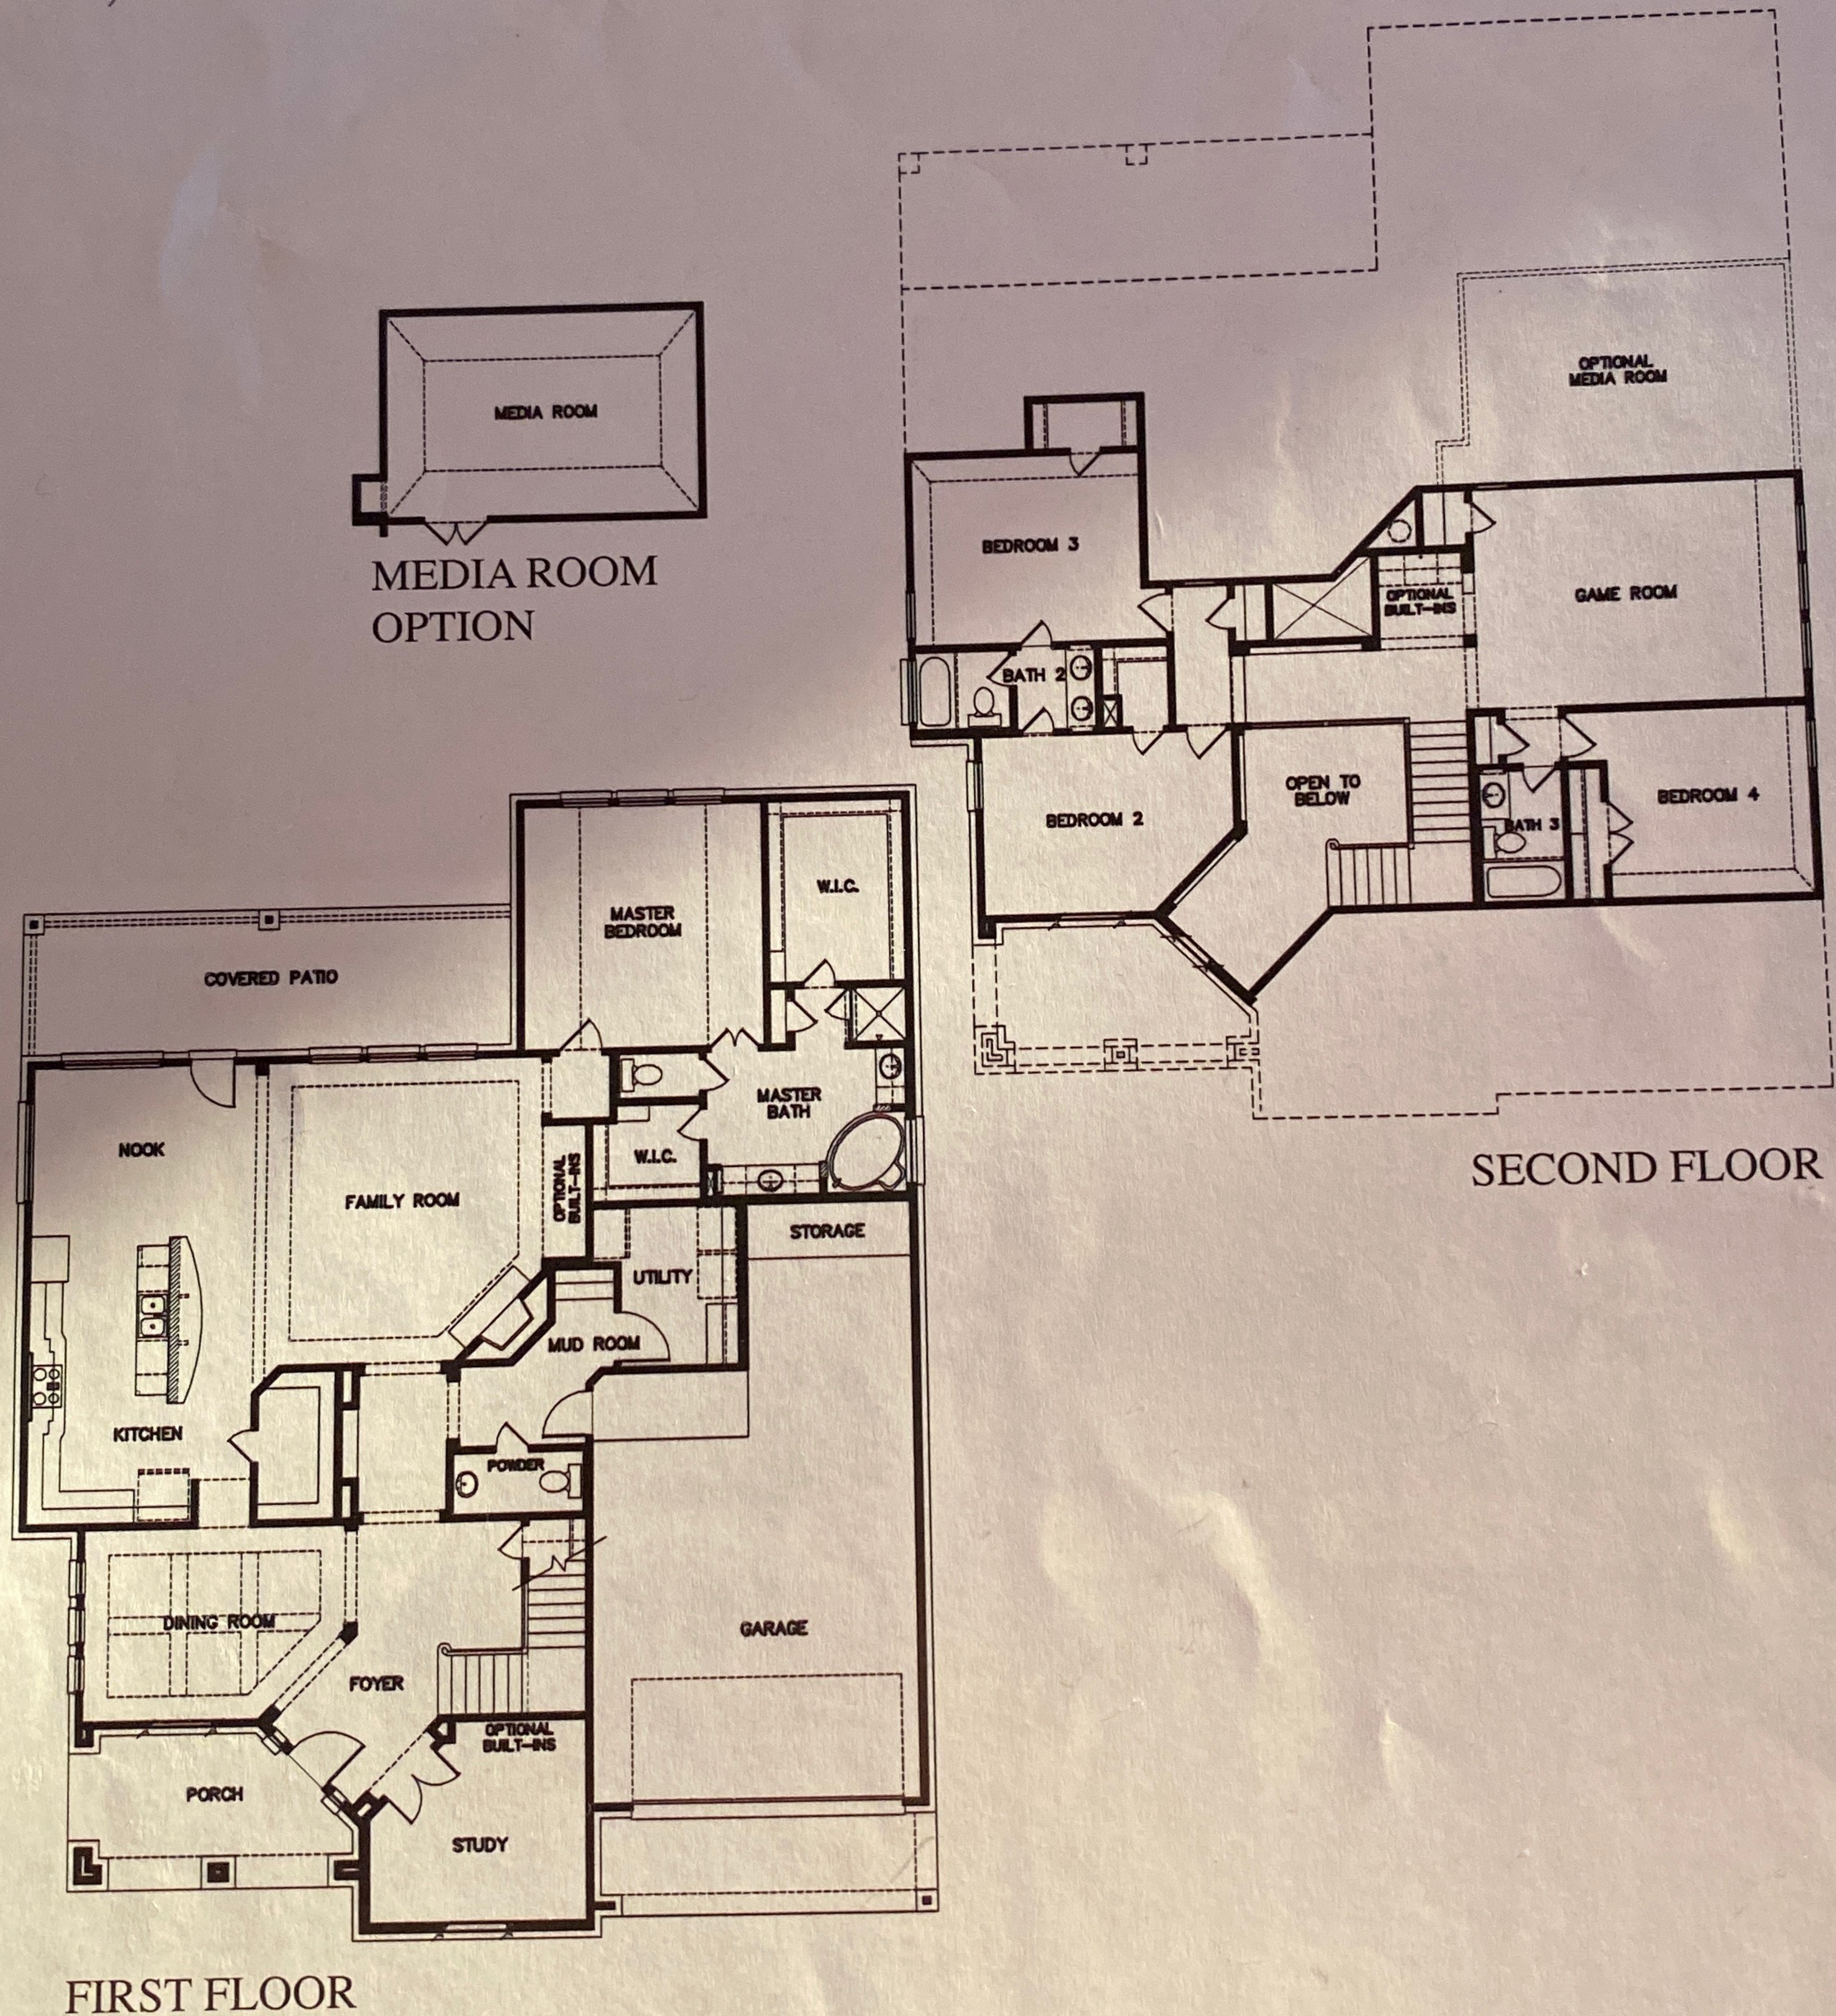

# The Bayberry

4 Bedrooms, 3.5 Baths, 3-Car Tandem Garage | Model 5471 | 3,487 Sq. Ft. Total

Wentworth Coll  
Handout Revisi