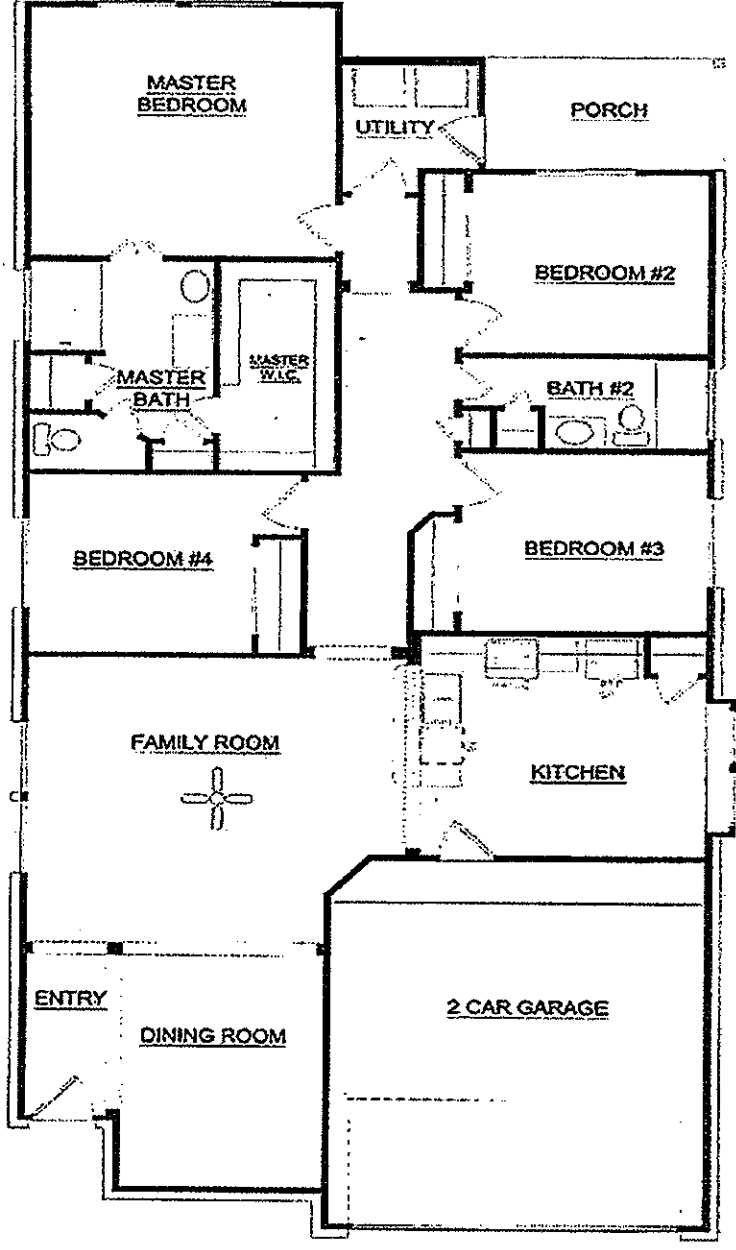

Rosalie

PLAN 542
APPROXIMATE SQ. FOOTAGE 1787

WITH SHOWER OPTION

SHOWER OPTION

WITH DBL SINK OPTION

*via
6/10/15*

*M. R. King
for*

*S/S/S/15
5-30-15*