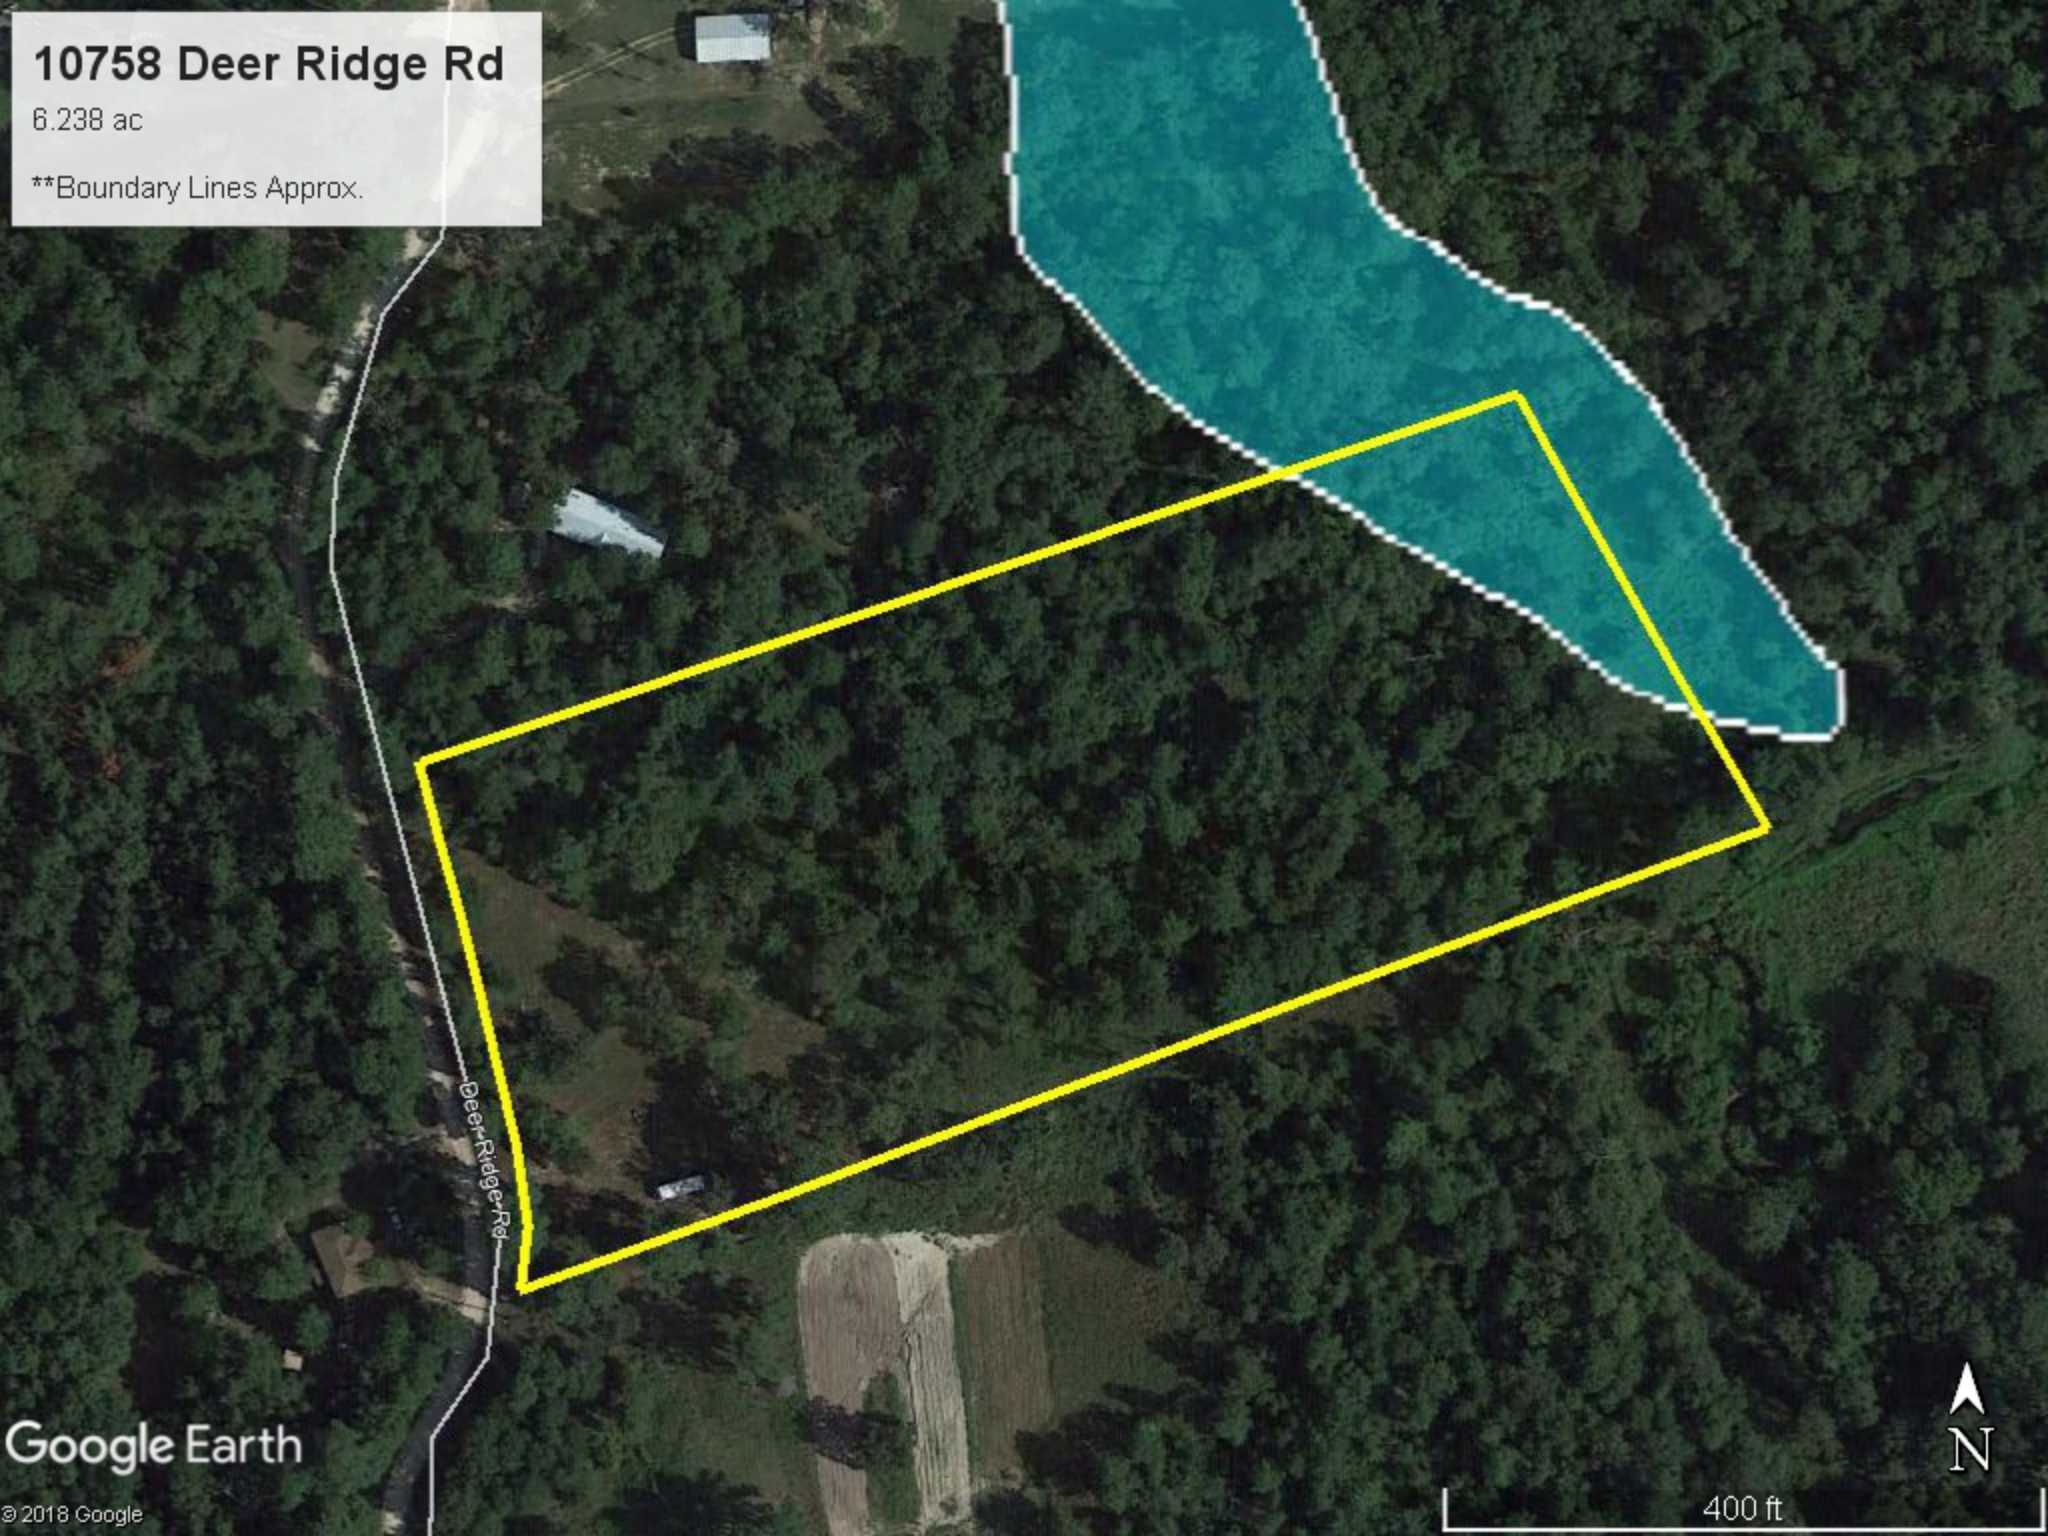

10758 Deer Ridge Rd

6.238 ac

**Boundary Lines Approx.

Google Earth

© 2018 Google

400 ft

10758 Deer Ridge Rd

6.238 ac

**Boundary Lines Approx.

10758 Deer Ridge Rd

6.238 ac

**Boundary Lines Approx.