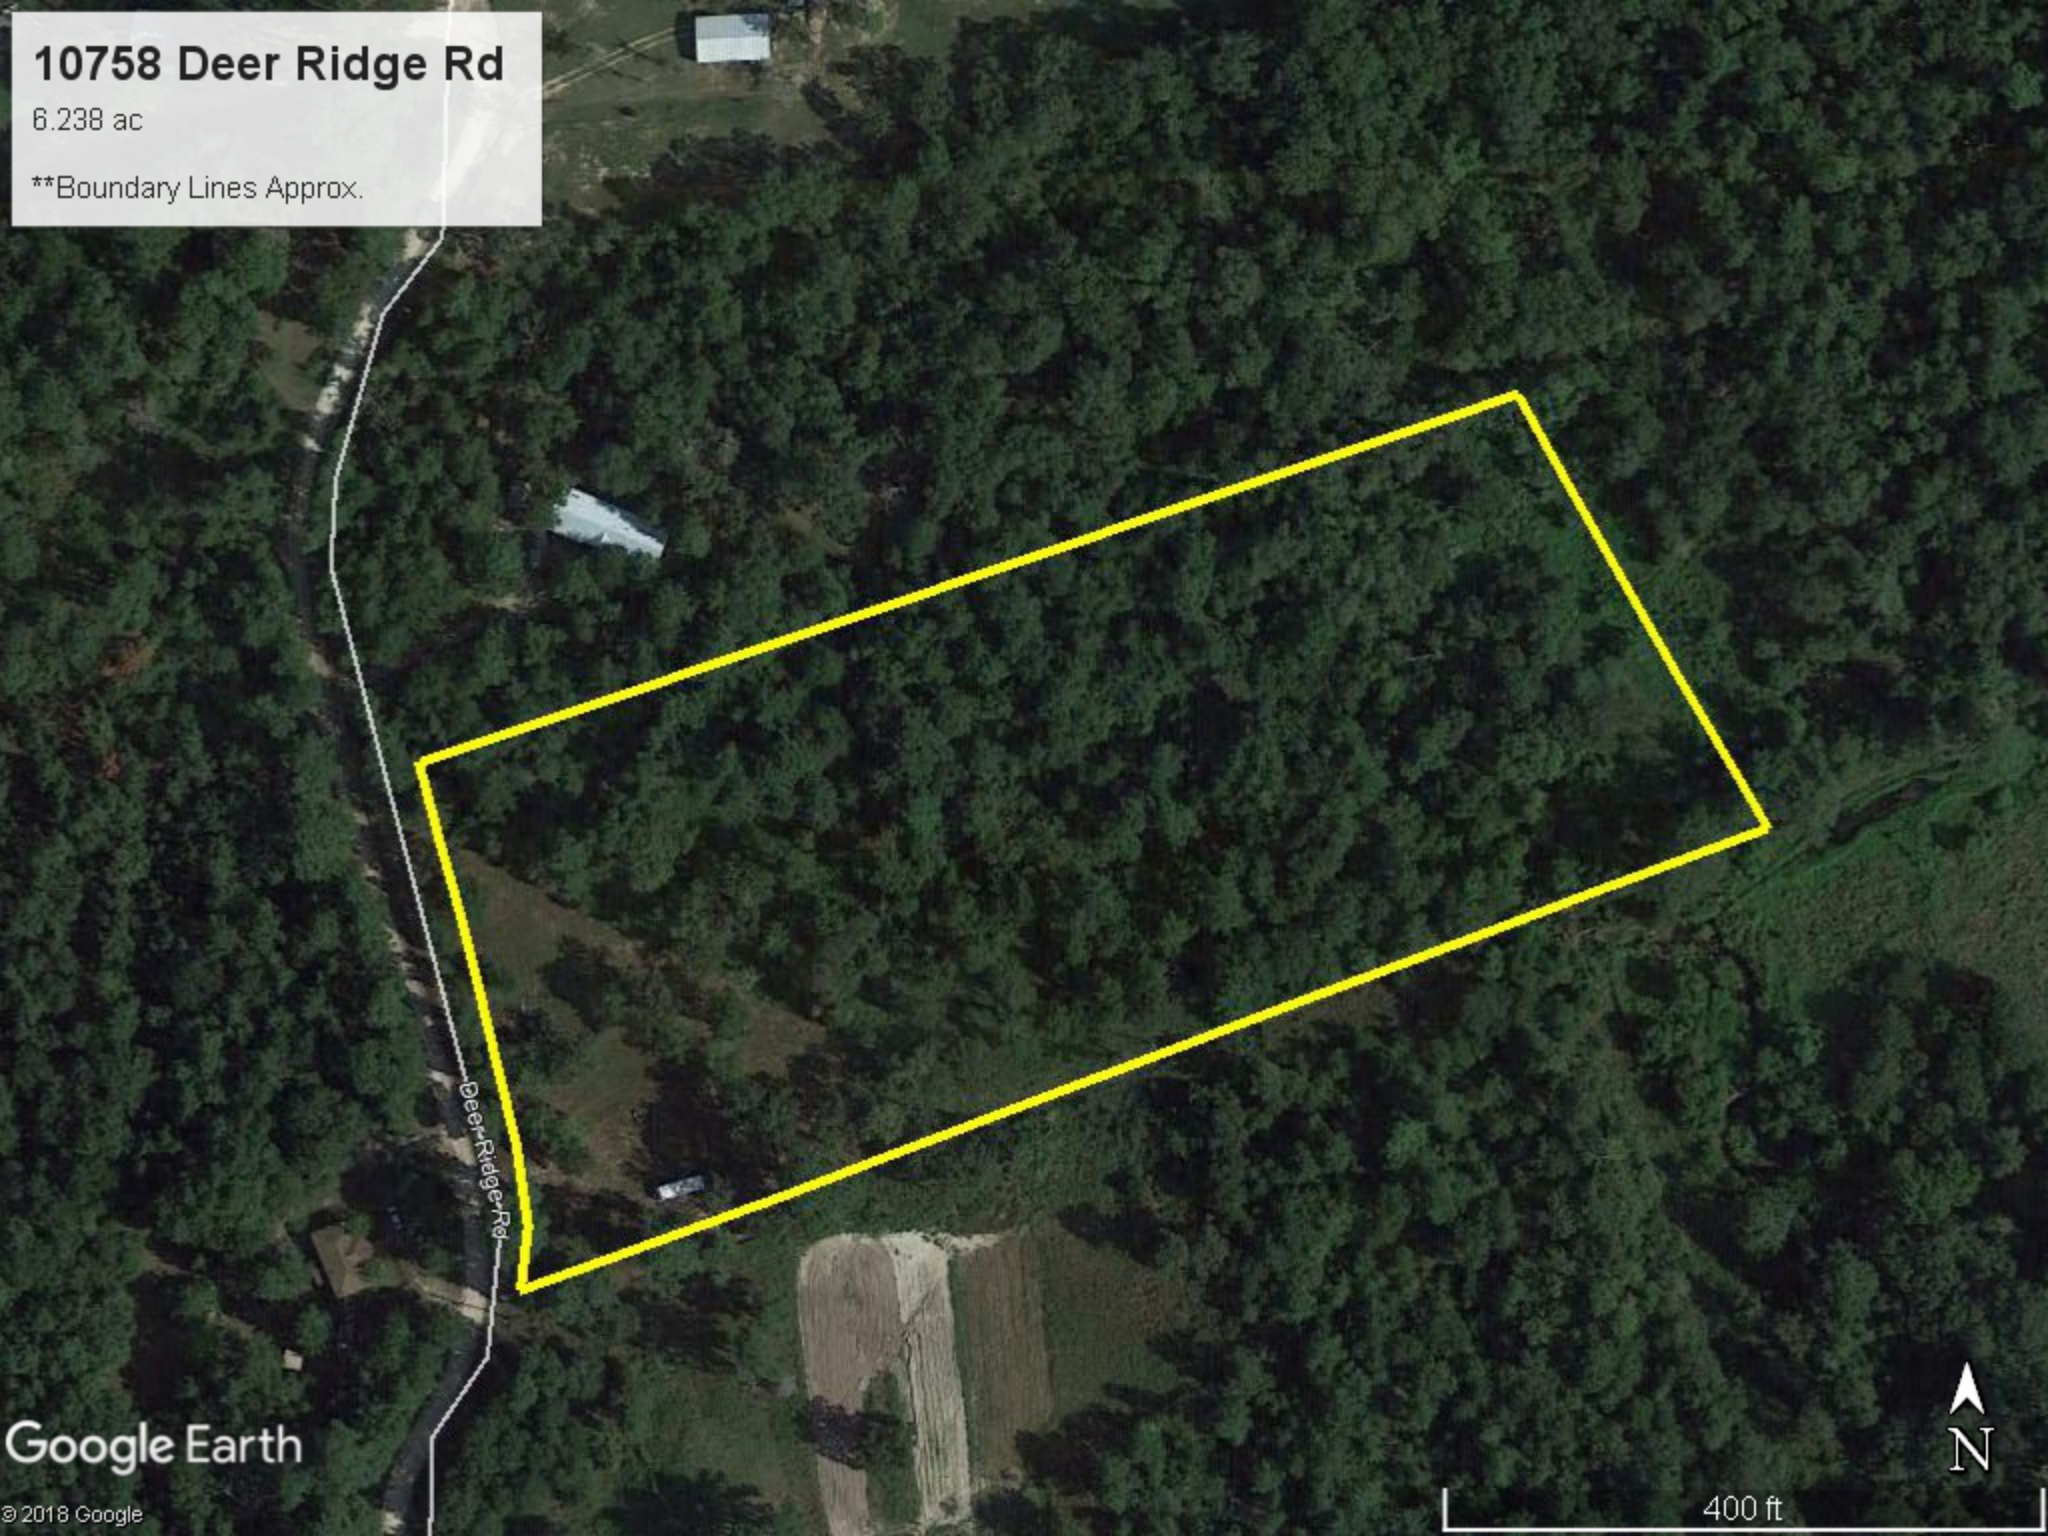

10758 Deer Ridge Rd

6.238 ac

**Boundary Lines Approx.

Google Earth

© 2018 Google

400 ft

10758 Deer Ridge Rd

6.238 ac

**Boundary Lines Approx.

10758 Deer Ridge Rd

6.238 ac

**Boundary Lines Approx.