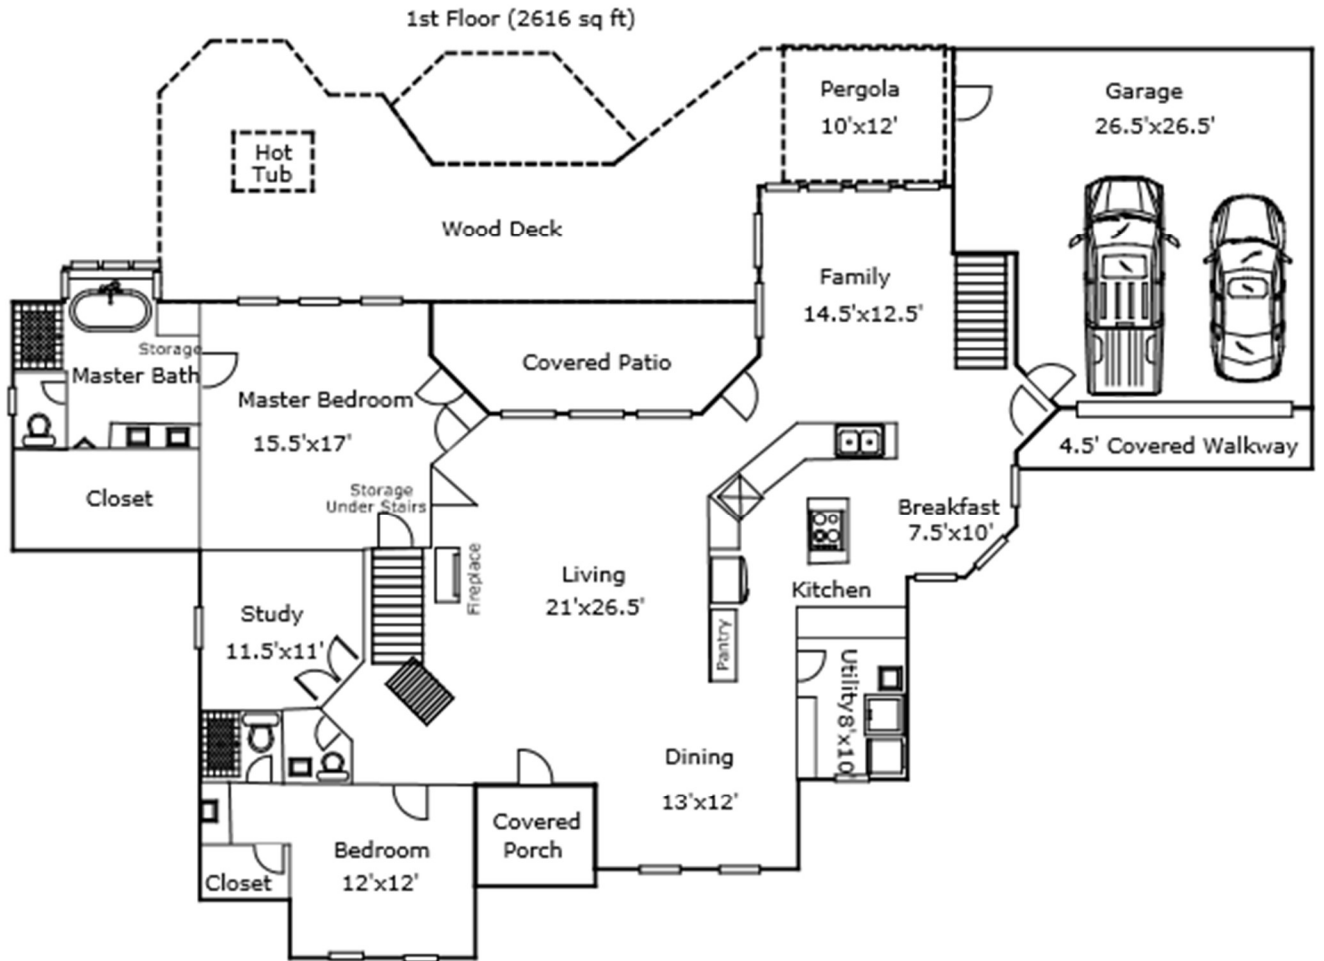

34 Quick Stream Pl
The Woodlands, TX 77381
Total GLA 3669 sq ft

2nd Floor (626 sq ft)

2nd Floor (427 sq ft)