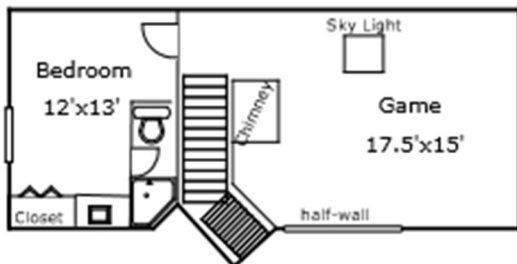

34 Quick Stream Pl
The Woodlands, TX 77381
Total GLA 3669 sq ft

2nd Floor (626 sq ft)

2nd Floor (427 sq ft)