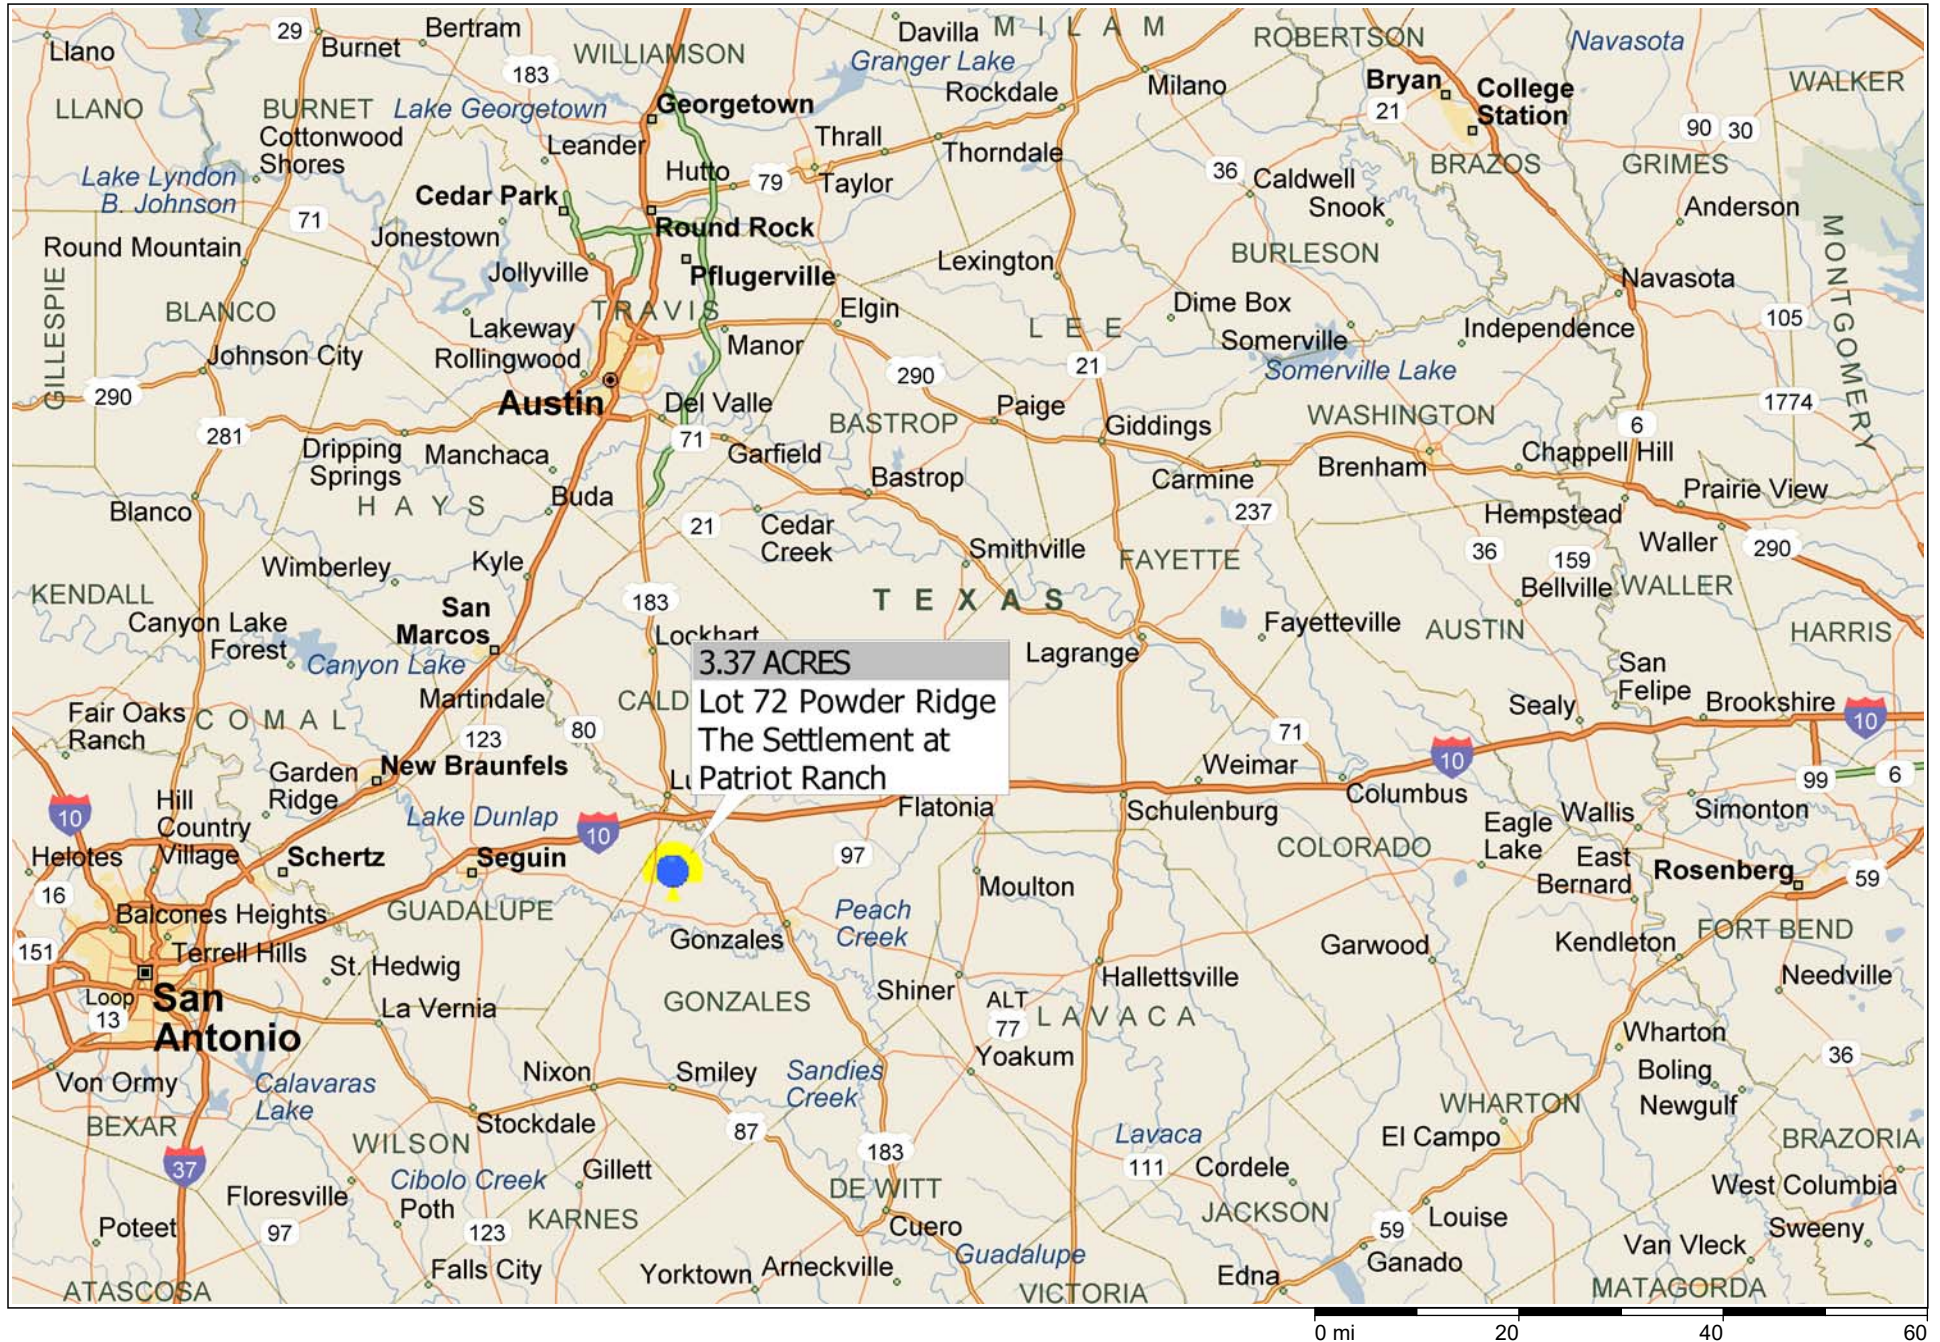

*** 3.37 ACRES *** Lot 72 Powder Ridge ~ The Settlement at Patriot Ranch

80

490 FT

490 FT 500 FT

470 FT

450 FT

260

259