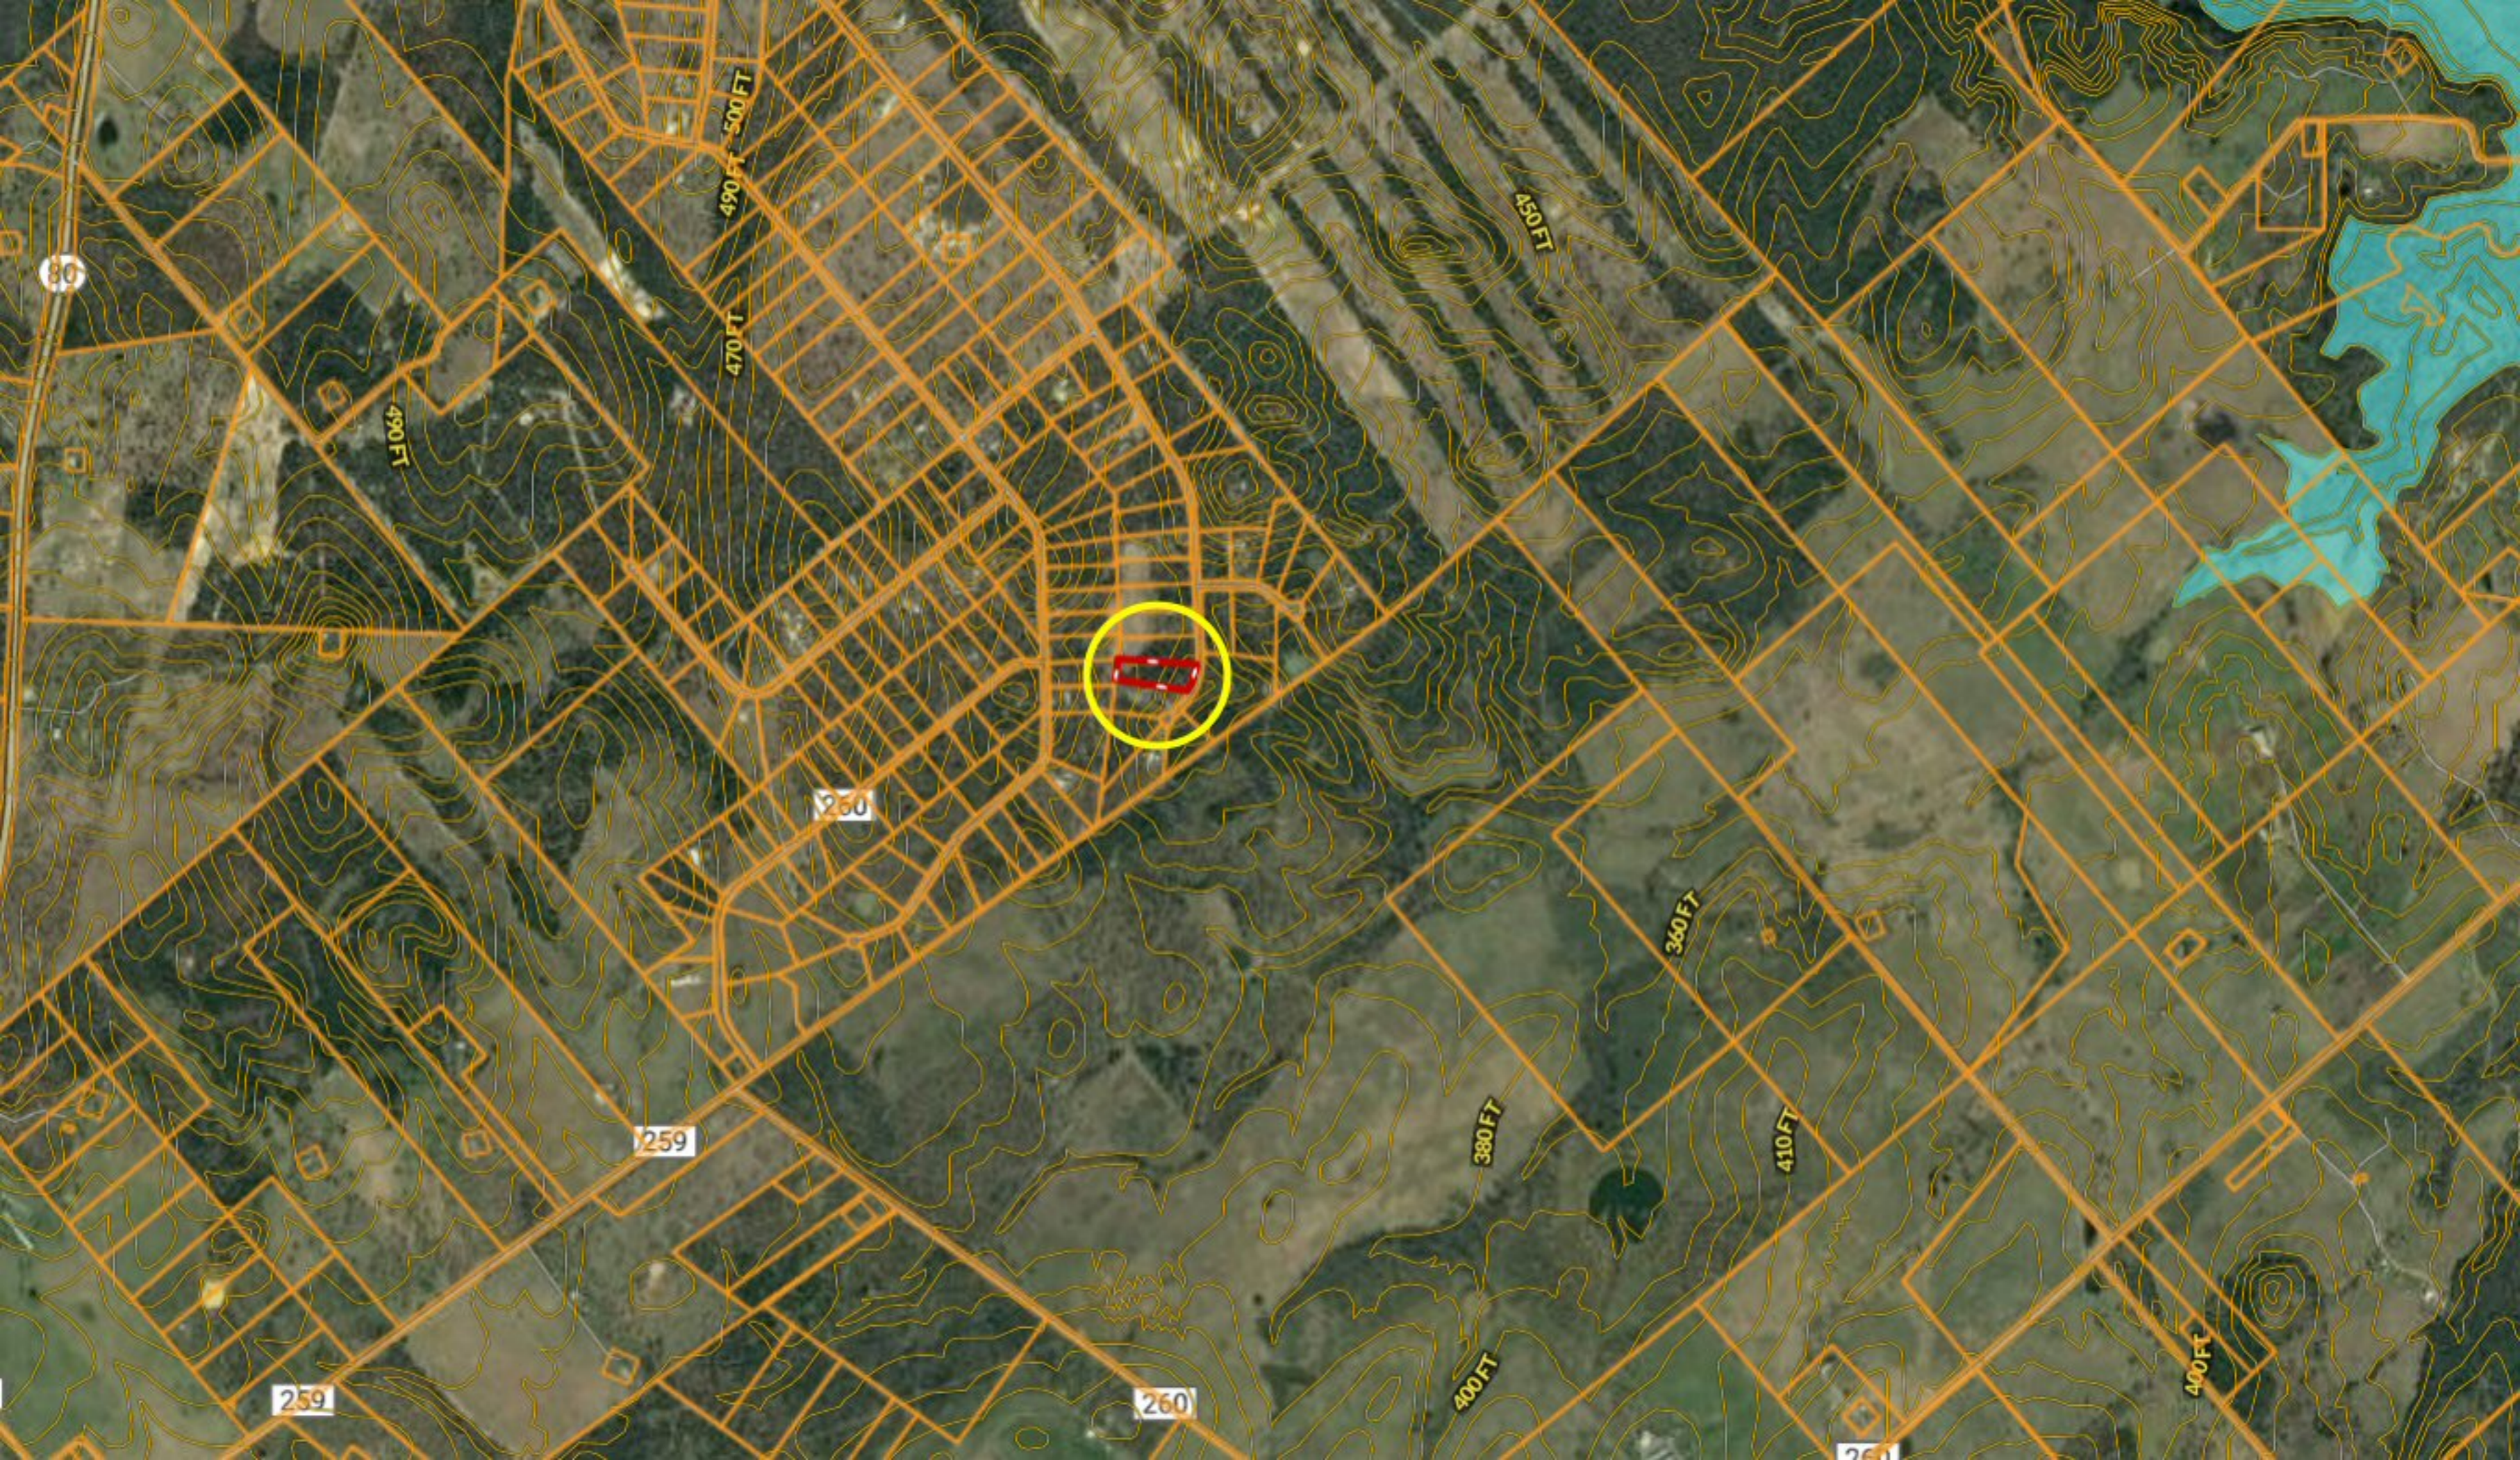

*** 3.37 ACRES *** Lot 72 Powder Ridge ~ The Settlement at Patriot Ranch

80

490 FT

490 FT 500 FT

470 FT

450 FT

260

259

360 FT

380 FT

410 FT

259

260

400 FT

400 FT

260