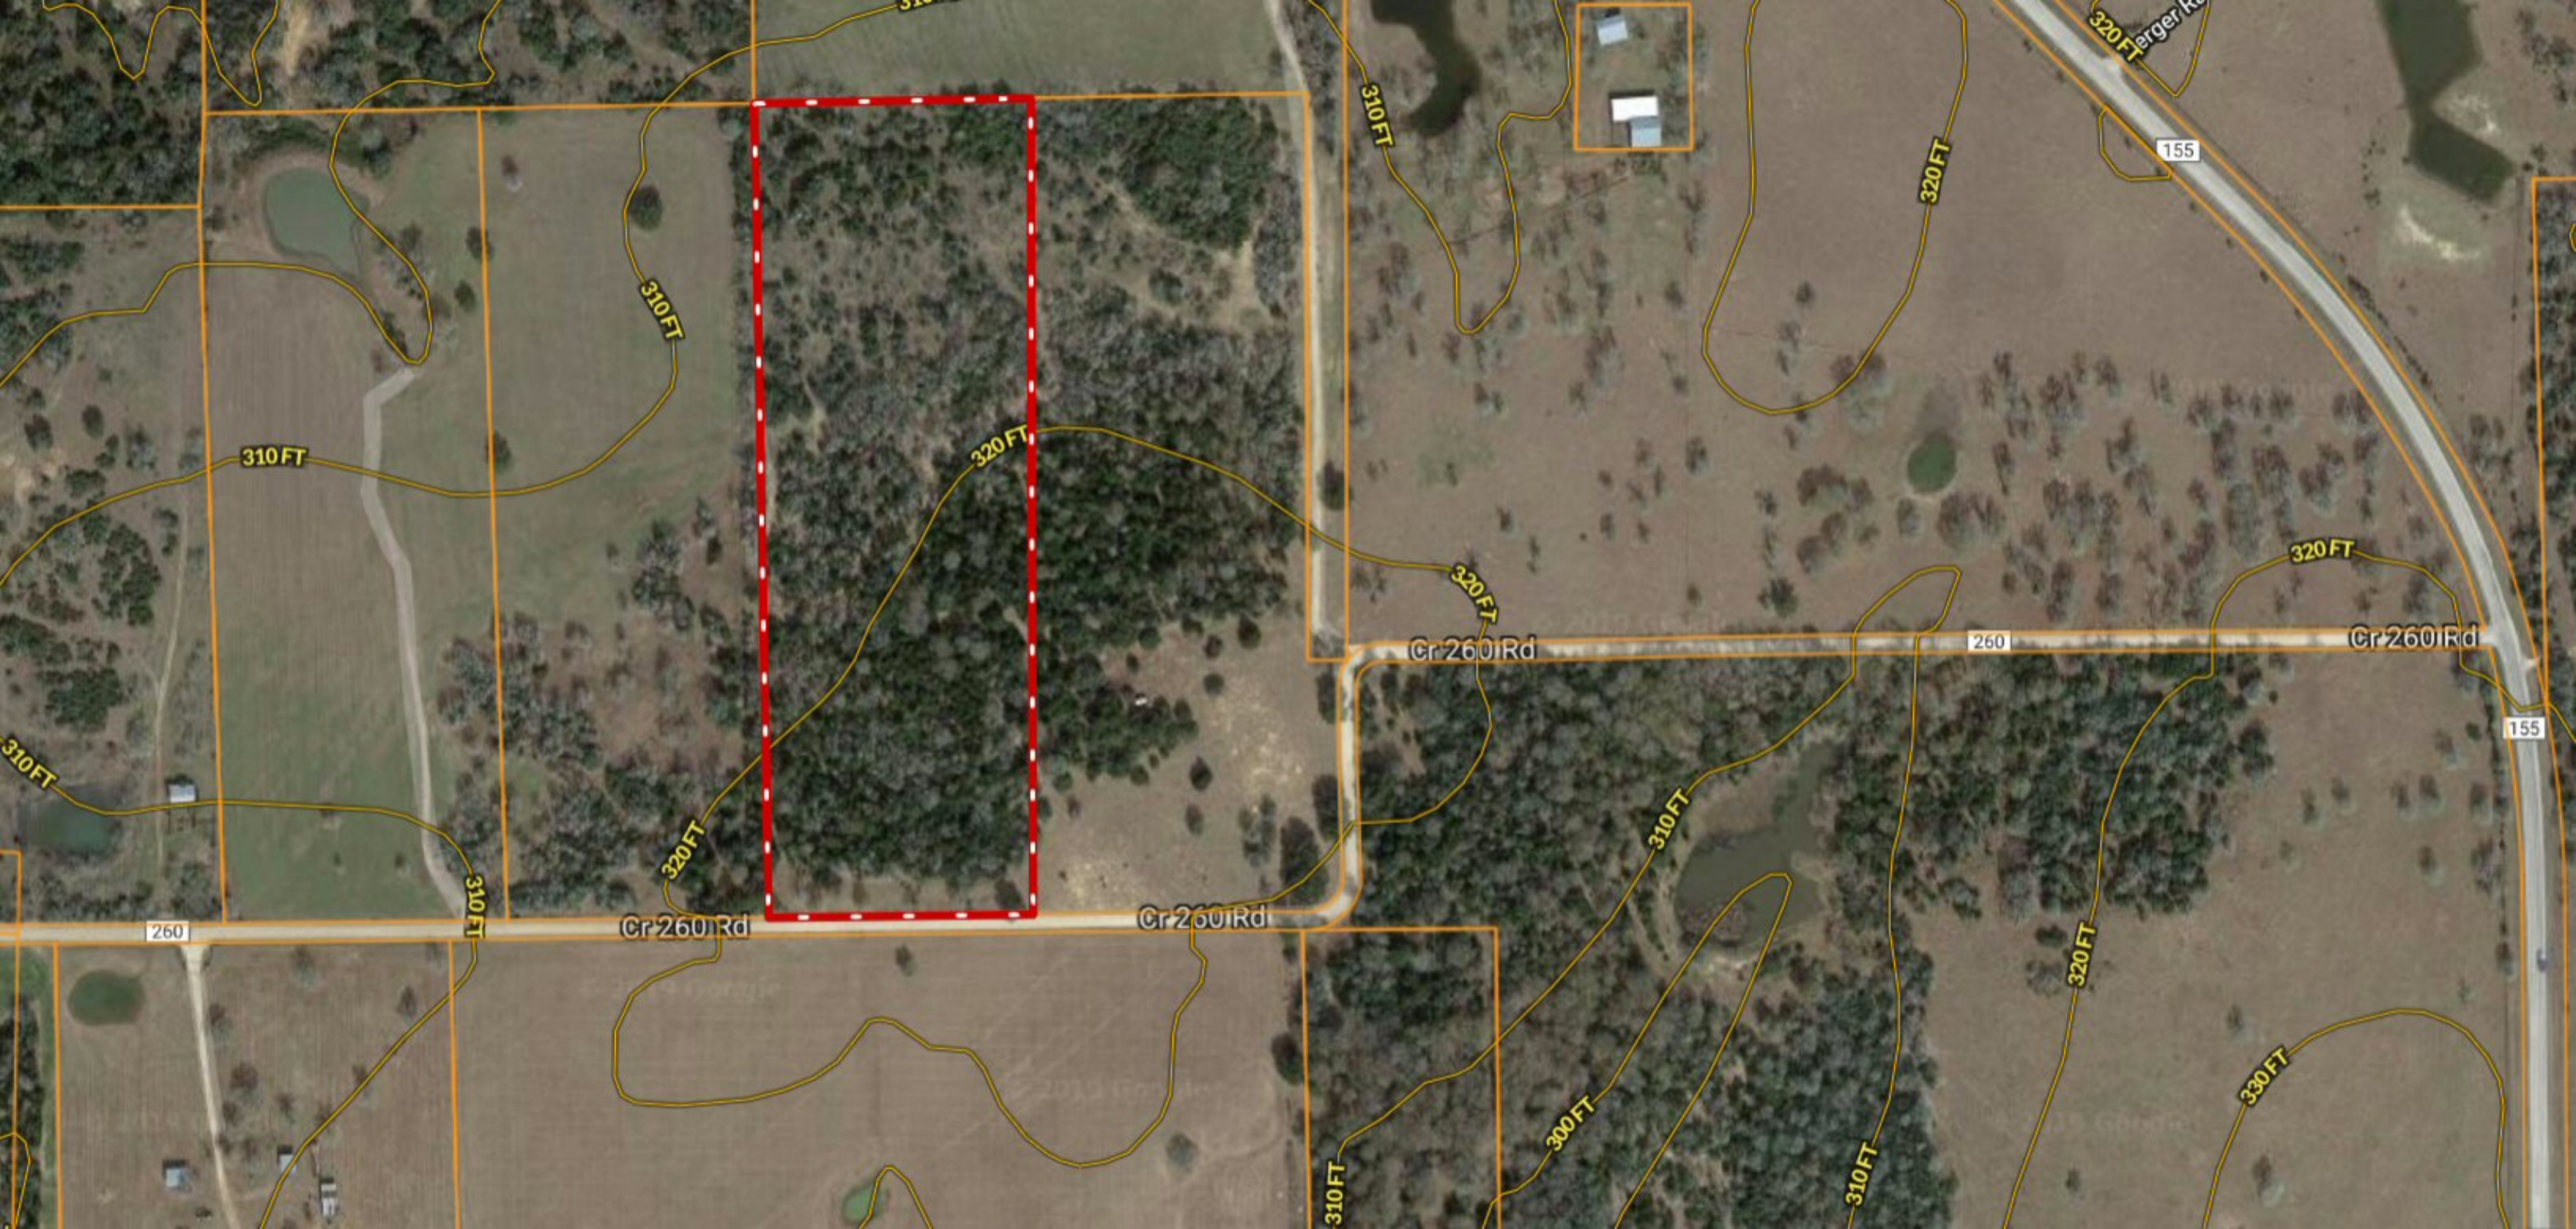

COLORADO County *** 13 ACRES *** County Rd 260 ~ Hallettsville TX

Copyright © and (P) 1988–2010 Microsoft Corporation and/or its suppliers. All rights reserved. <http://www.microsoft.com/mappoint/>
Certain mapping and direction data © 2010 NAVTEQ. All rights reserved. The Data for areas of Canada includes information taken with permission from Canadian authorities, including: © Her Majesty the Queen in Right of Canada, © Queen's Printer for Ontario. NAVTEQ and NAVTEQ ON BOARD are trademarks of NAVTEQ. © 2010 Tele Atlas North America, Inc. All rights reserved. Tele Atlas and Tele Atlas North America are trademarks of Tele Atlas, Inc. © 2010 by Applied Geographic Systems. All rights reserved.

310 FT

310 FT

320 FT

310 FT

320 FT

Cr 260 Rd

260

Cr 260 Rd

260

Cr 260 Rd

260

Cr 260 Rd

260

Cr 260 Rd

Cr 260 Rd

310 FT

320 FT