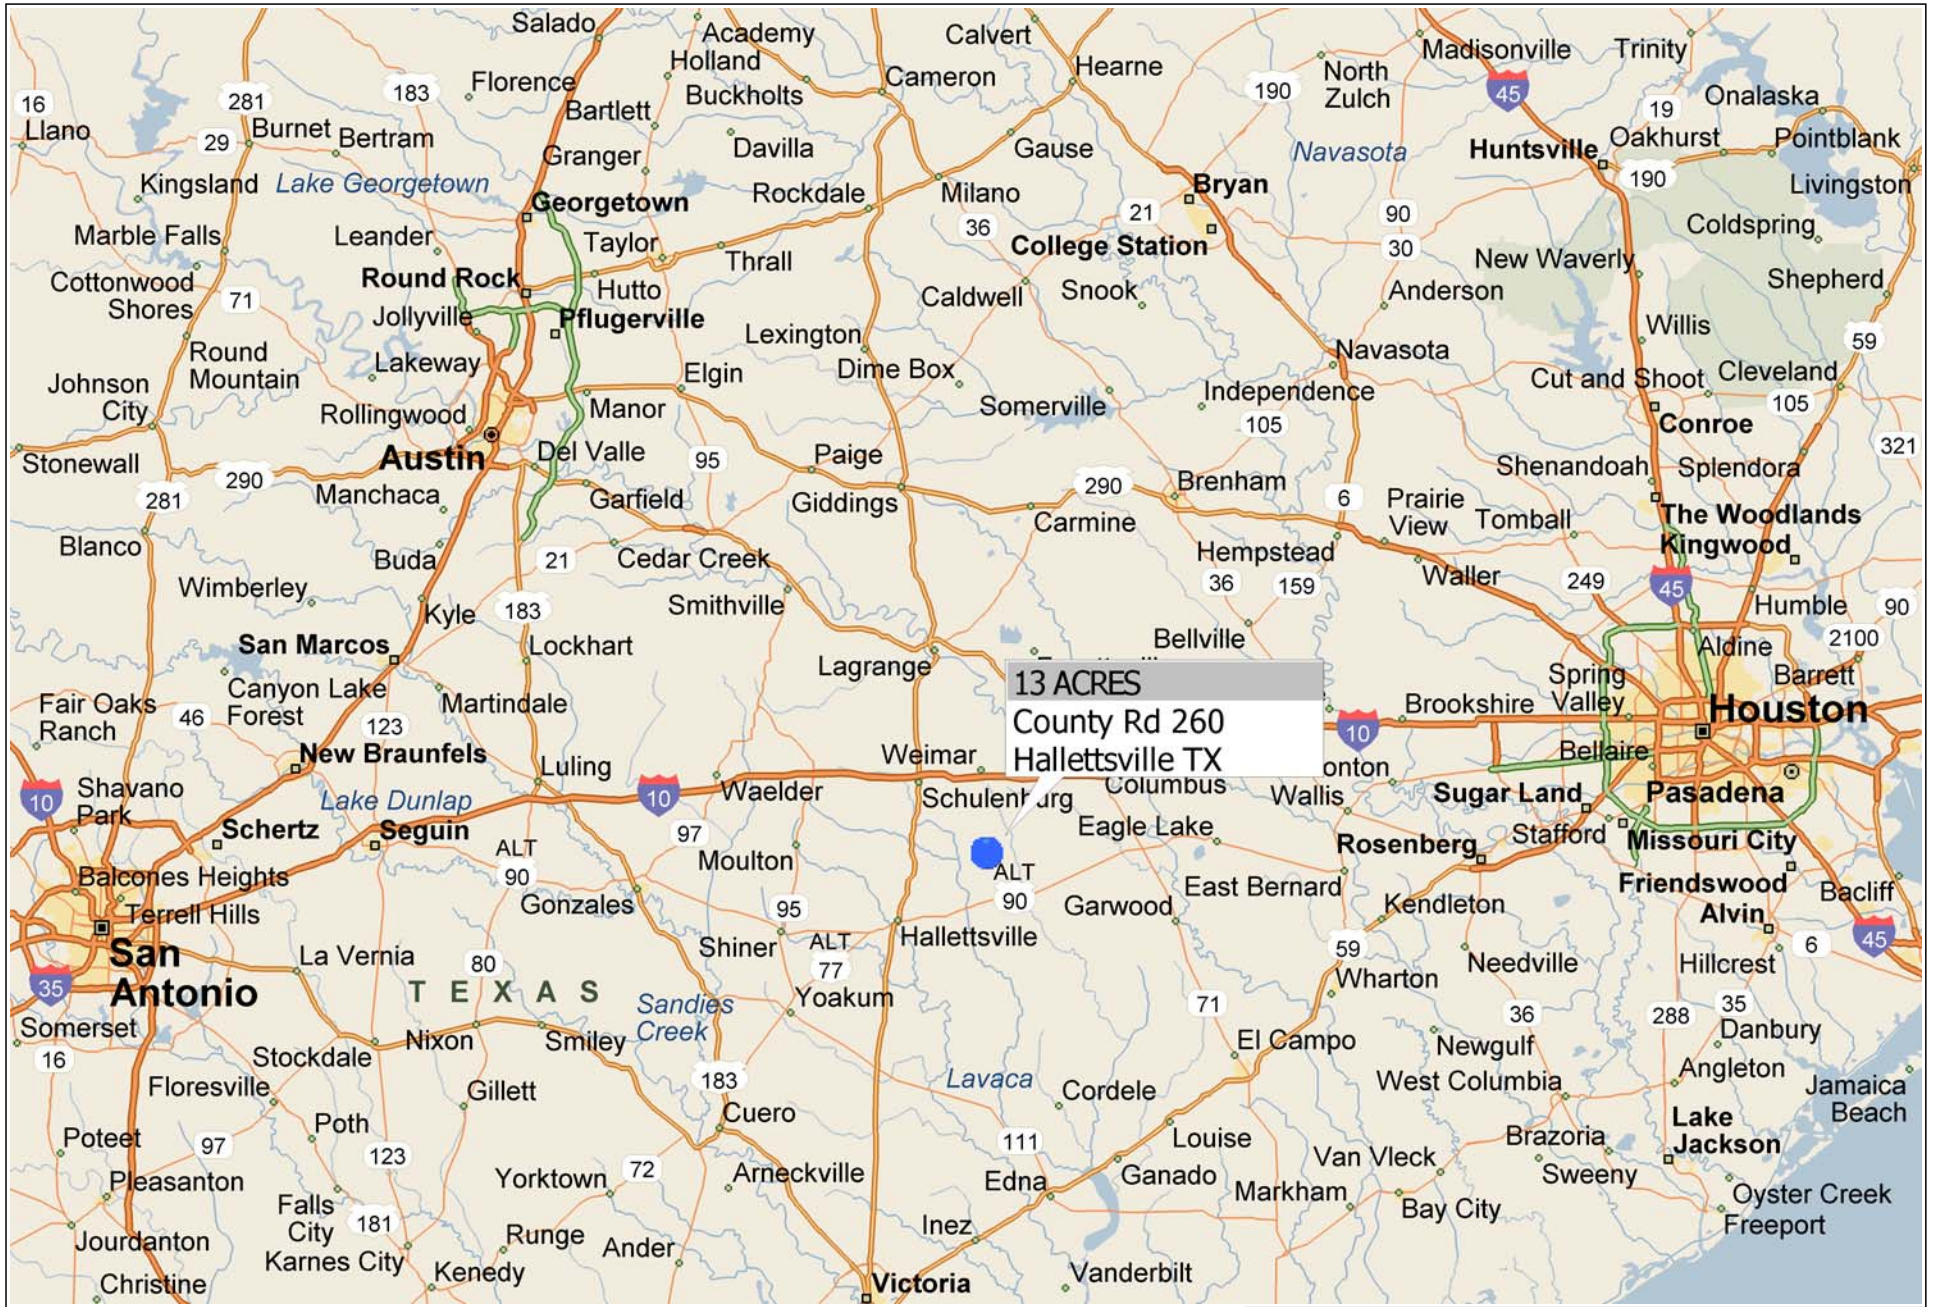

COLORADO County *** 13 ACRES *** County Rd 260 ~ Hallettsville TX

Copyright © and (P) 1988–2010 Microsoft Corporation and/or its suppliers. All rights reserved. <http://www.microsoft.com/mappoint/>
Certain mapping and direction data © 2010 NAVTEQ. All rights reserved. The Data for areas of Canada includes information taken with permission from Canadian authorities, including: © Her Majesty the Queen in Right of Canada, © Queen's Printer for Ontario. NAVTEQ and NAVTEQ ON BOARD are trademarks of NAVTEQ. © 2010 Tele Atlas North America, Inc. All rights reserved. Tele Atlas and Tele Atlas North America are trademarks of Tele Atlas, Inc. © 2010 by Applied Geographic Systems. All rights reserved.