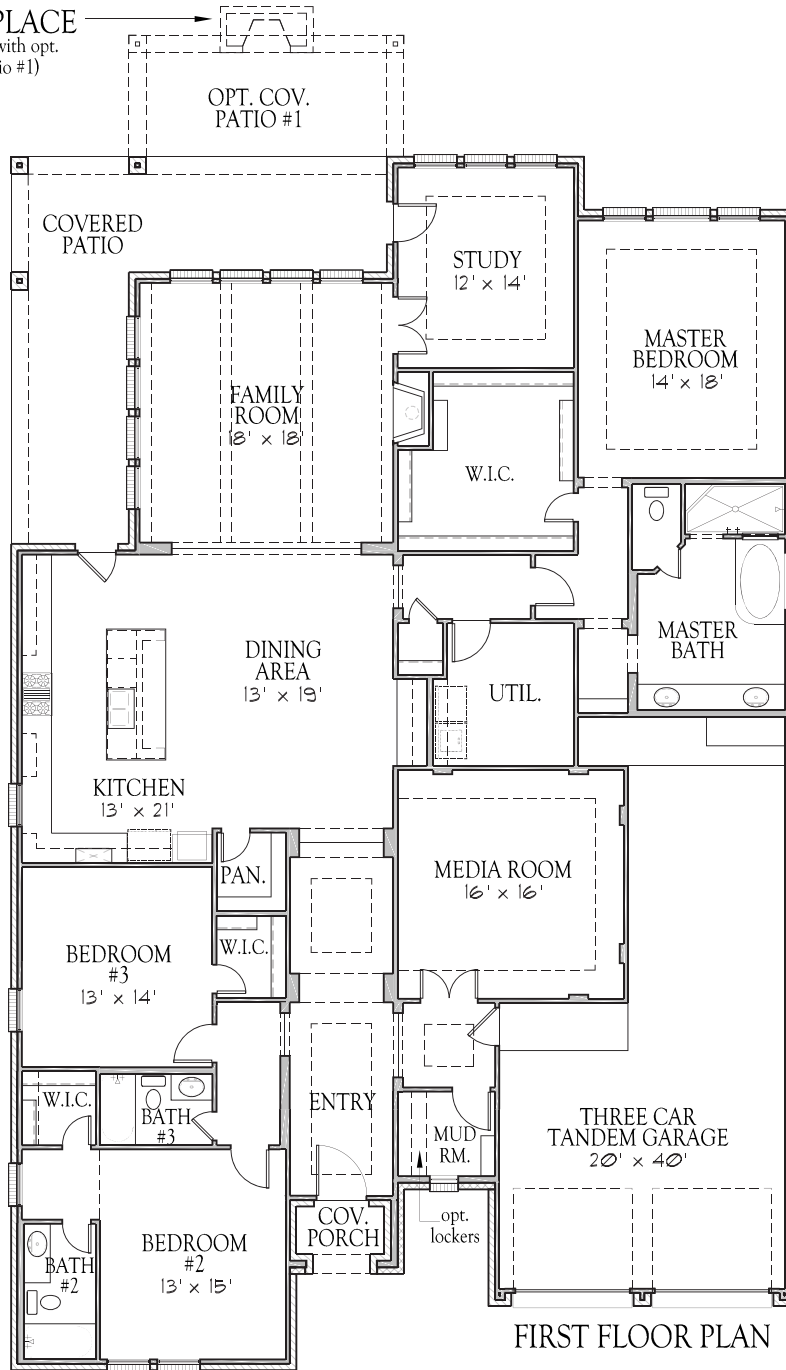

ELEVATION A

ELEVATION B

ELEVATION C

ELEVATION M

OPT. FIREPLACE
(only available with opt.
covered patio #1)

FIRST FLOOR PLAN

OPT. WINE GROTTO

OPT. POWDER BATH

OPT. GARAGE DOOR

OPT. BATH #3
(only available with opt. powder)

OPT. BATH #2 SHOWER

PLAN 6745