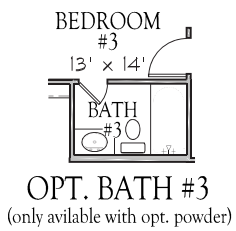

ELEVATION A

ELEVATION B

ELEVATION C

ELEVATION M

OPT. FIREPLACE
(only available with opt.
covered patio #1)

FIRST FLOOR PLAN

OPT. WINE GROTTO

OPT. POWDER BATH

OPT. GARAGE DOOR

OPT. BATH #3
(only available with opt. powder)

OPT. BATH #2 SHOWER

PLAN 6745