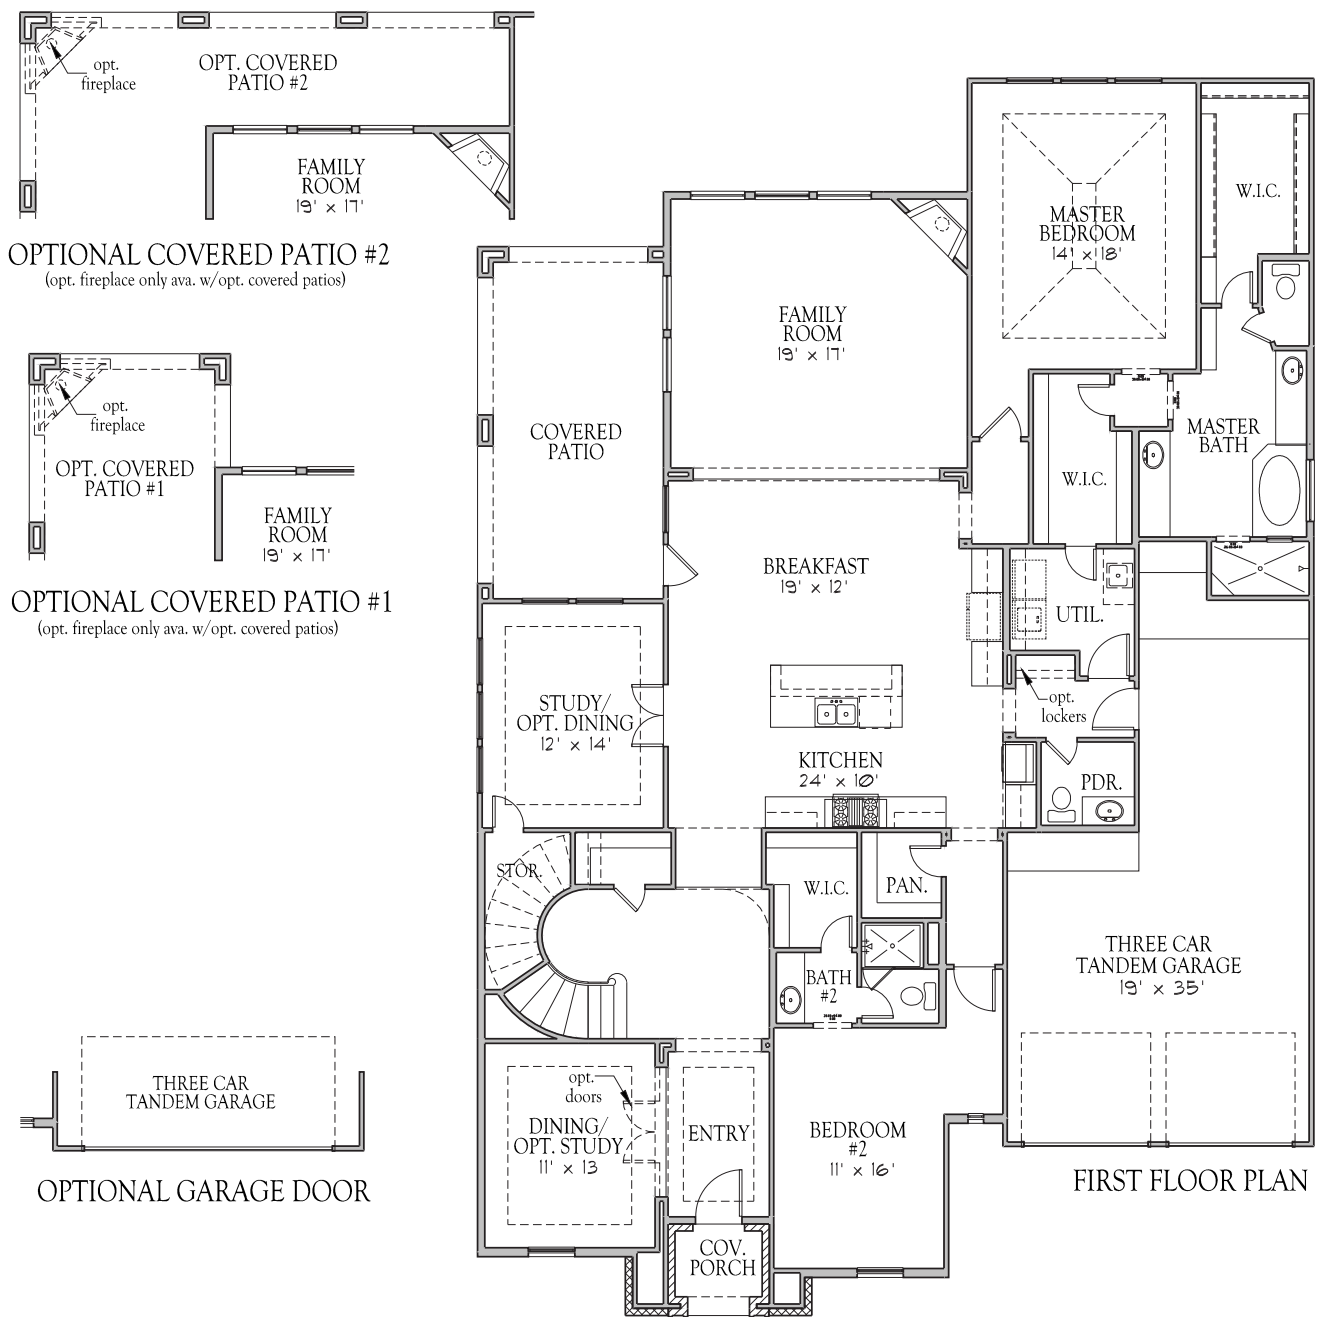

ELEVATION C

ELEVATION M

OPTIONAL COVERED PATIO #2
(opt. fireplace only ava. w/opt. covered patios)

OPTIONAL COVERED PATIO #1
(opt. fireplace only ava. w/opt. covered patios)

OPTIONAL GARAGE DOOR

OPT. WET BAR W/ MEDIA ROOM
(only ava. with opt. media room)

OPT. WET BAR
(not ava. with opt. media room)

OPT. HALF BATH