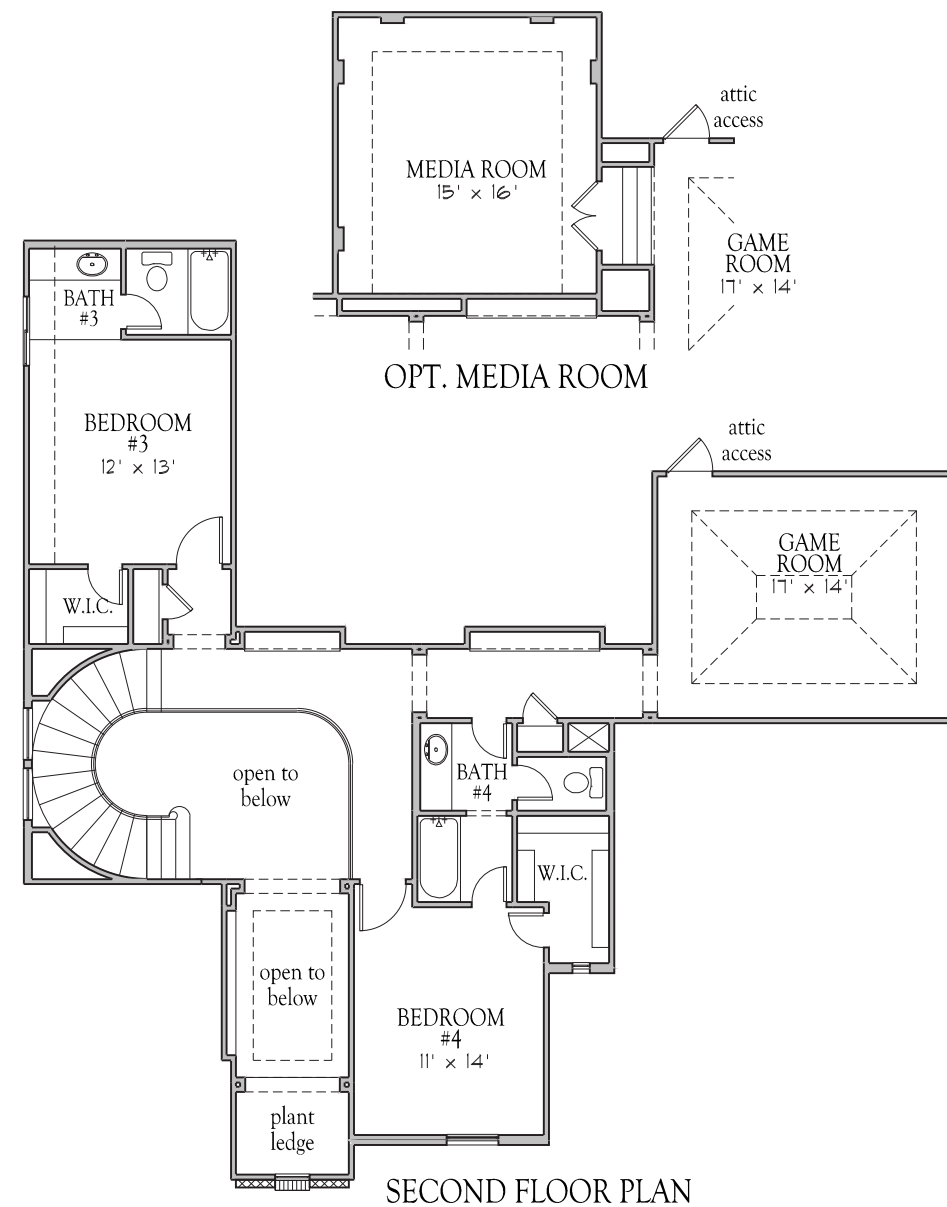

ELEVATION C

ELEVATION M

OPTIONAL COVERED PATIO #2
(opt. fireplace only ava. w/opt. covered patios)

OPTIONAL COVERED PATIO #1
(opt. fireplace only ava. w/opt. covered patios)

OPTIONAL GARAGE DOOR

OPT. WET BAR W/ MEDIA ROOM
(only ava. with opt. media room)

OPT. WET BAR
(not ava. with opt. media room)

OPT. HALF BATH