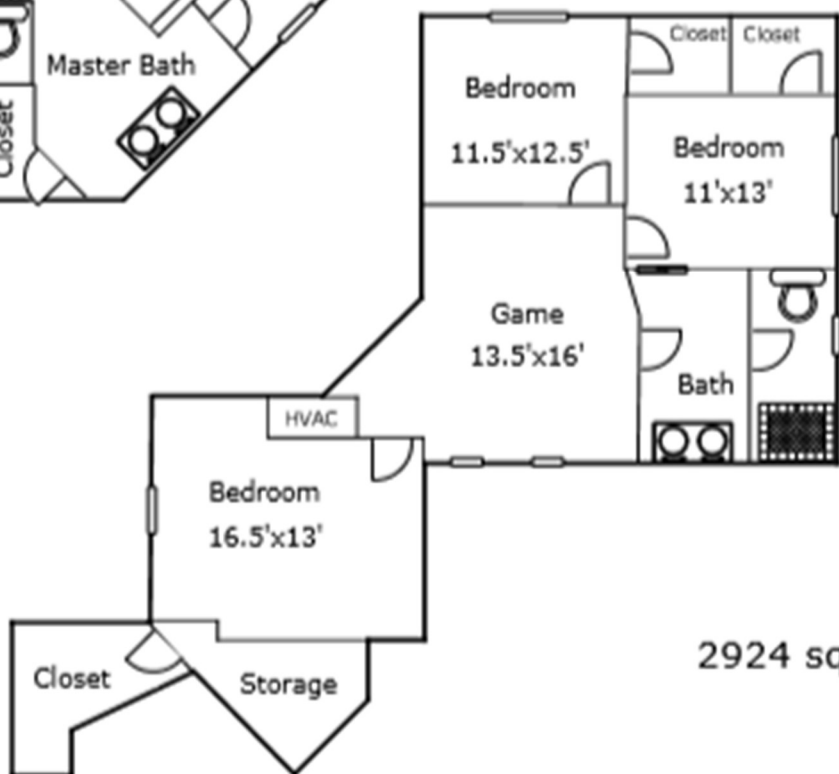

2911 Laurel Cherry Way  
The Woodlands, TX 77380

1st Floor

2nd Floor

2924 sq ft

\*Room sizes and wall placements are approximate. Buyer to verify.