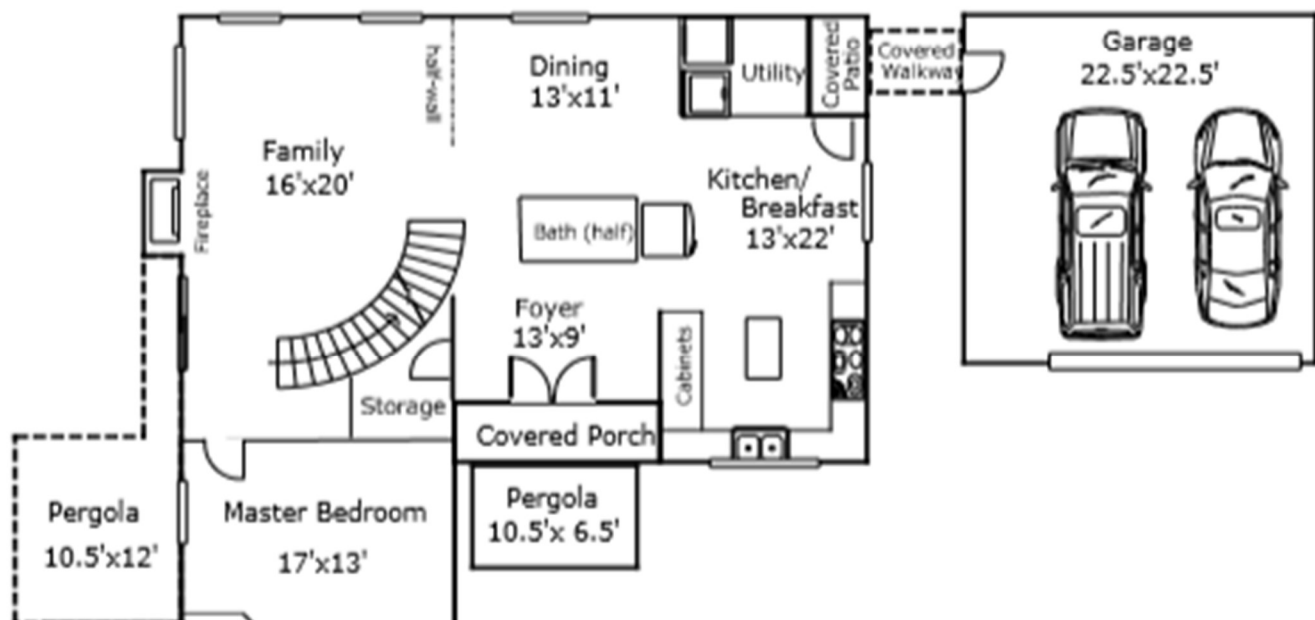

2911 Laurel Cherry Way  
The Woodlands, TX 77380

1st Floor

2nd Floor

2924 sq ft

\*Room sizes and wall placements are approximate. Buyer to verify.