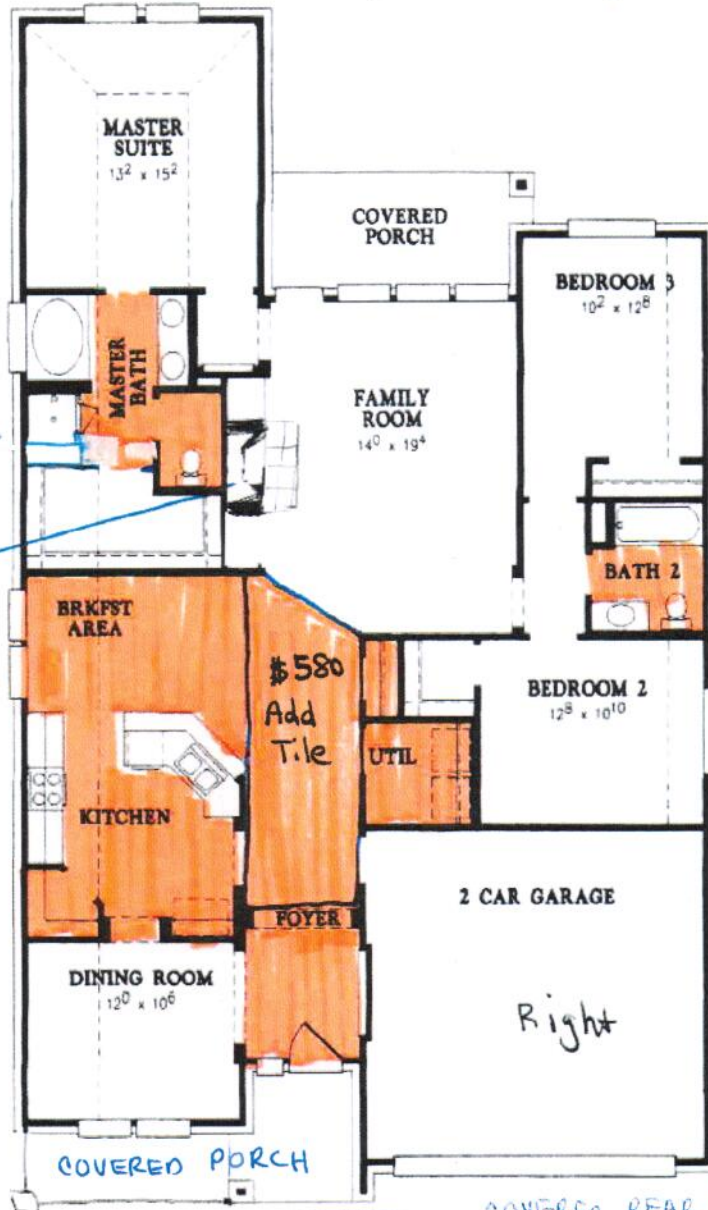

70 Forrest Ave

BaywayHomes

The Ocean Berry - 1874 Sqft

Center
Fireplace
Add 110 above
move cable to same

Tile 

\$580
Add
Tile

COVERED REAR PORCH
COVERED FRONT PORCH

Elevation "A"

Elevation "B"

Elevation "C"

Floor plan shown is an artists rendering only. BayWay Homes reserves the right to make changes in plans, specifications and to substitute