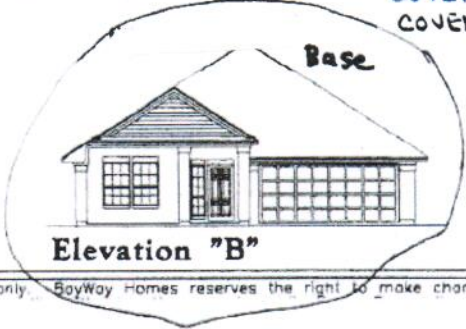

70 Forrest Ave

BaywayHomes

The Ocean Berry - 1874 Sqft

Center
Fireplace
Add 110 above
move cable to same

Tile 

\$580
Add
Tile

COVERED REAR PORCH
COVERED FRONT PORCH

Elevation "A"

Elevation "B"

Elevation "C"

Floor plan shown is an artists rendering only. BayWay Homes reserves the right to make changes in plans, specifications and to substitute