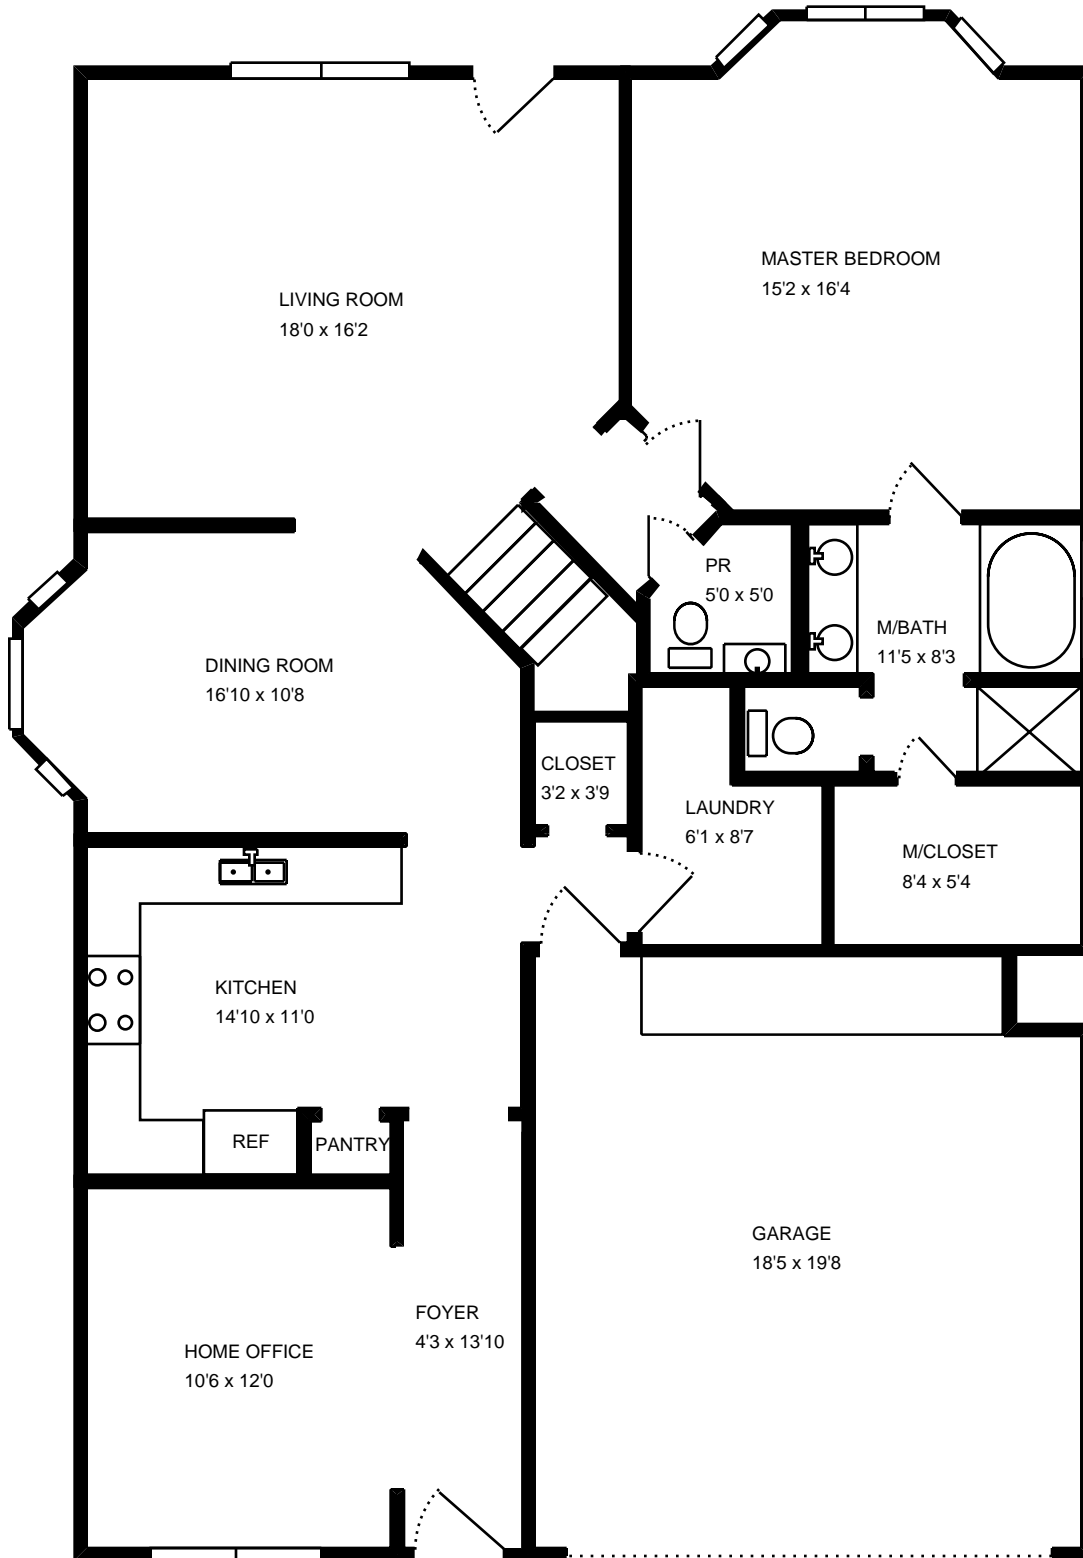

Property Address:
2905 Castleton Bay Ln
Pearland, TX 77584

Measure #15439715

Total interior square footage on page: 867 sf

The interior square footage listed is living space only and is not taxable square footage

Property Address:
2905 Castleton Bay Ln
Pearland, TX 77584

Measure #15439715

Total interior square footage on page: 1254 sf

The interior square footage listed is living space only and is not taxable square footage