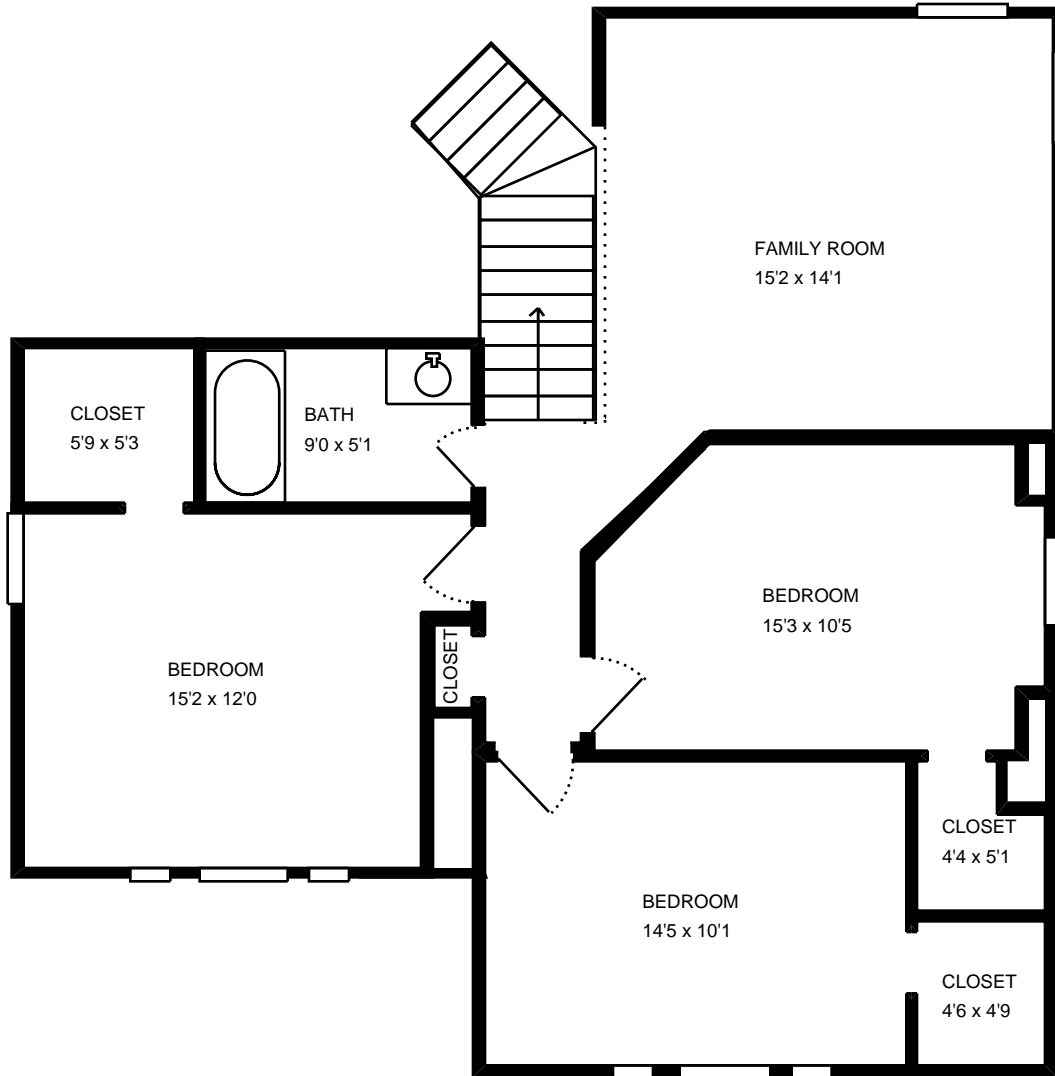

Property Address:
2905 Castleton Bay Ln
Pearland, TX 77584

Measure #15439715

Total interior square footage on page: 867 sf

The interior square footage listed is living space only and is not taxable square footage

Property Address:
2905 Castleton Bay Ln
Pearland, TX 77584

Measure #15439715

Total interior square footage on page: 1254 sf

The interior square footage listed is living space only and is not taxable square footage