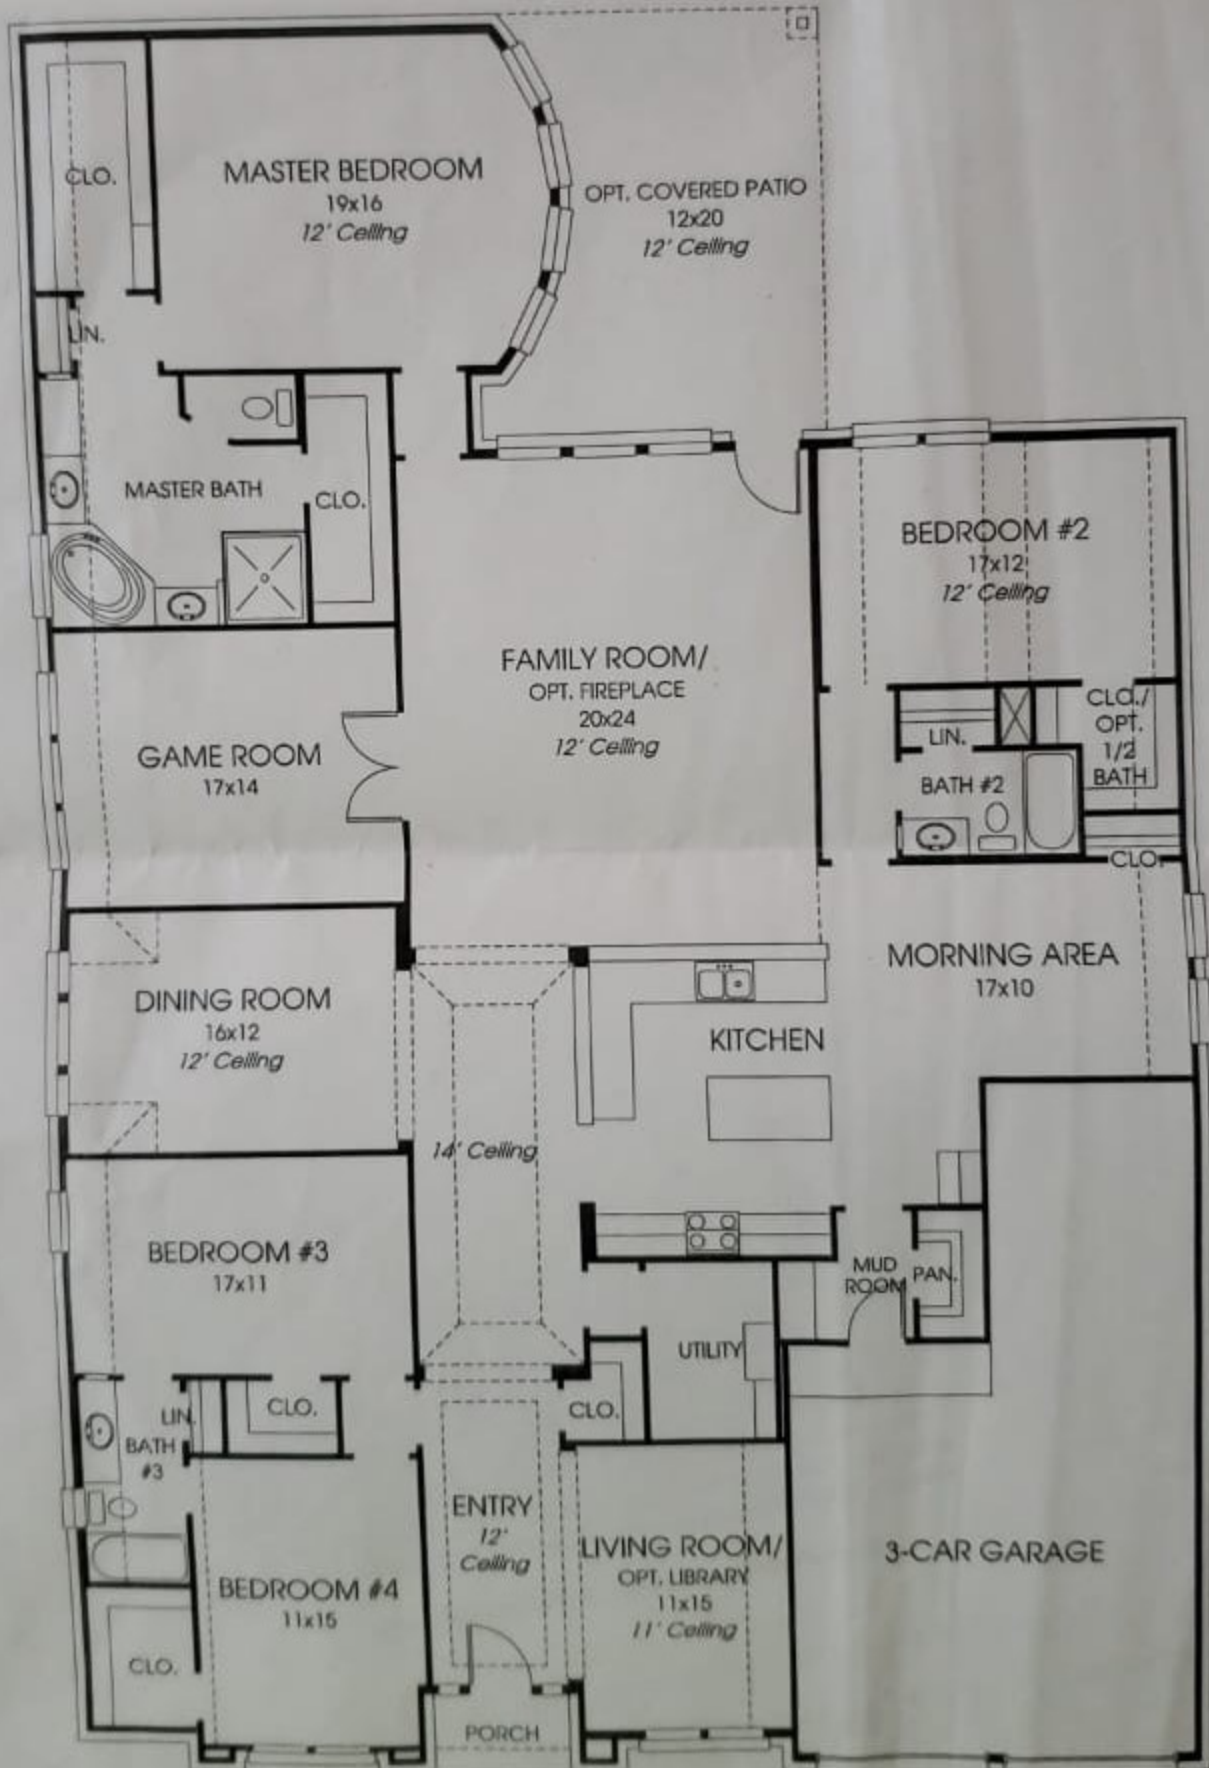

Design 3465W

This home contains approximately 3,465 square feet and includes four bedrooms and three baths.

Note: Any options listed on this brochure are available at an additional cost.