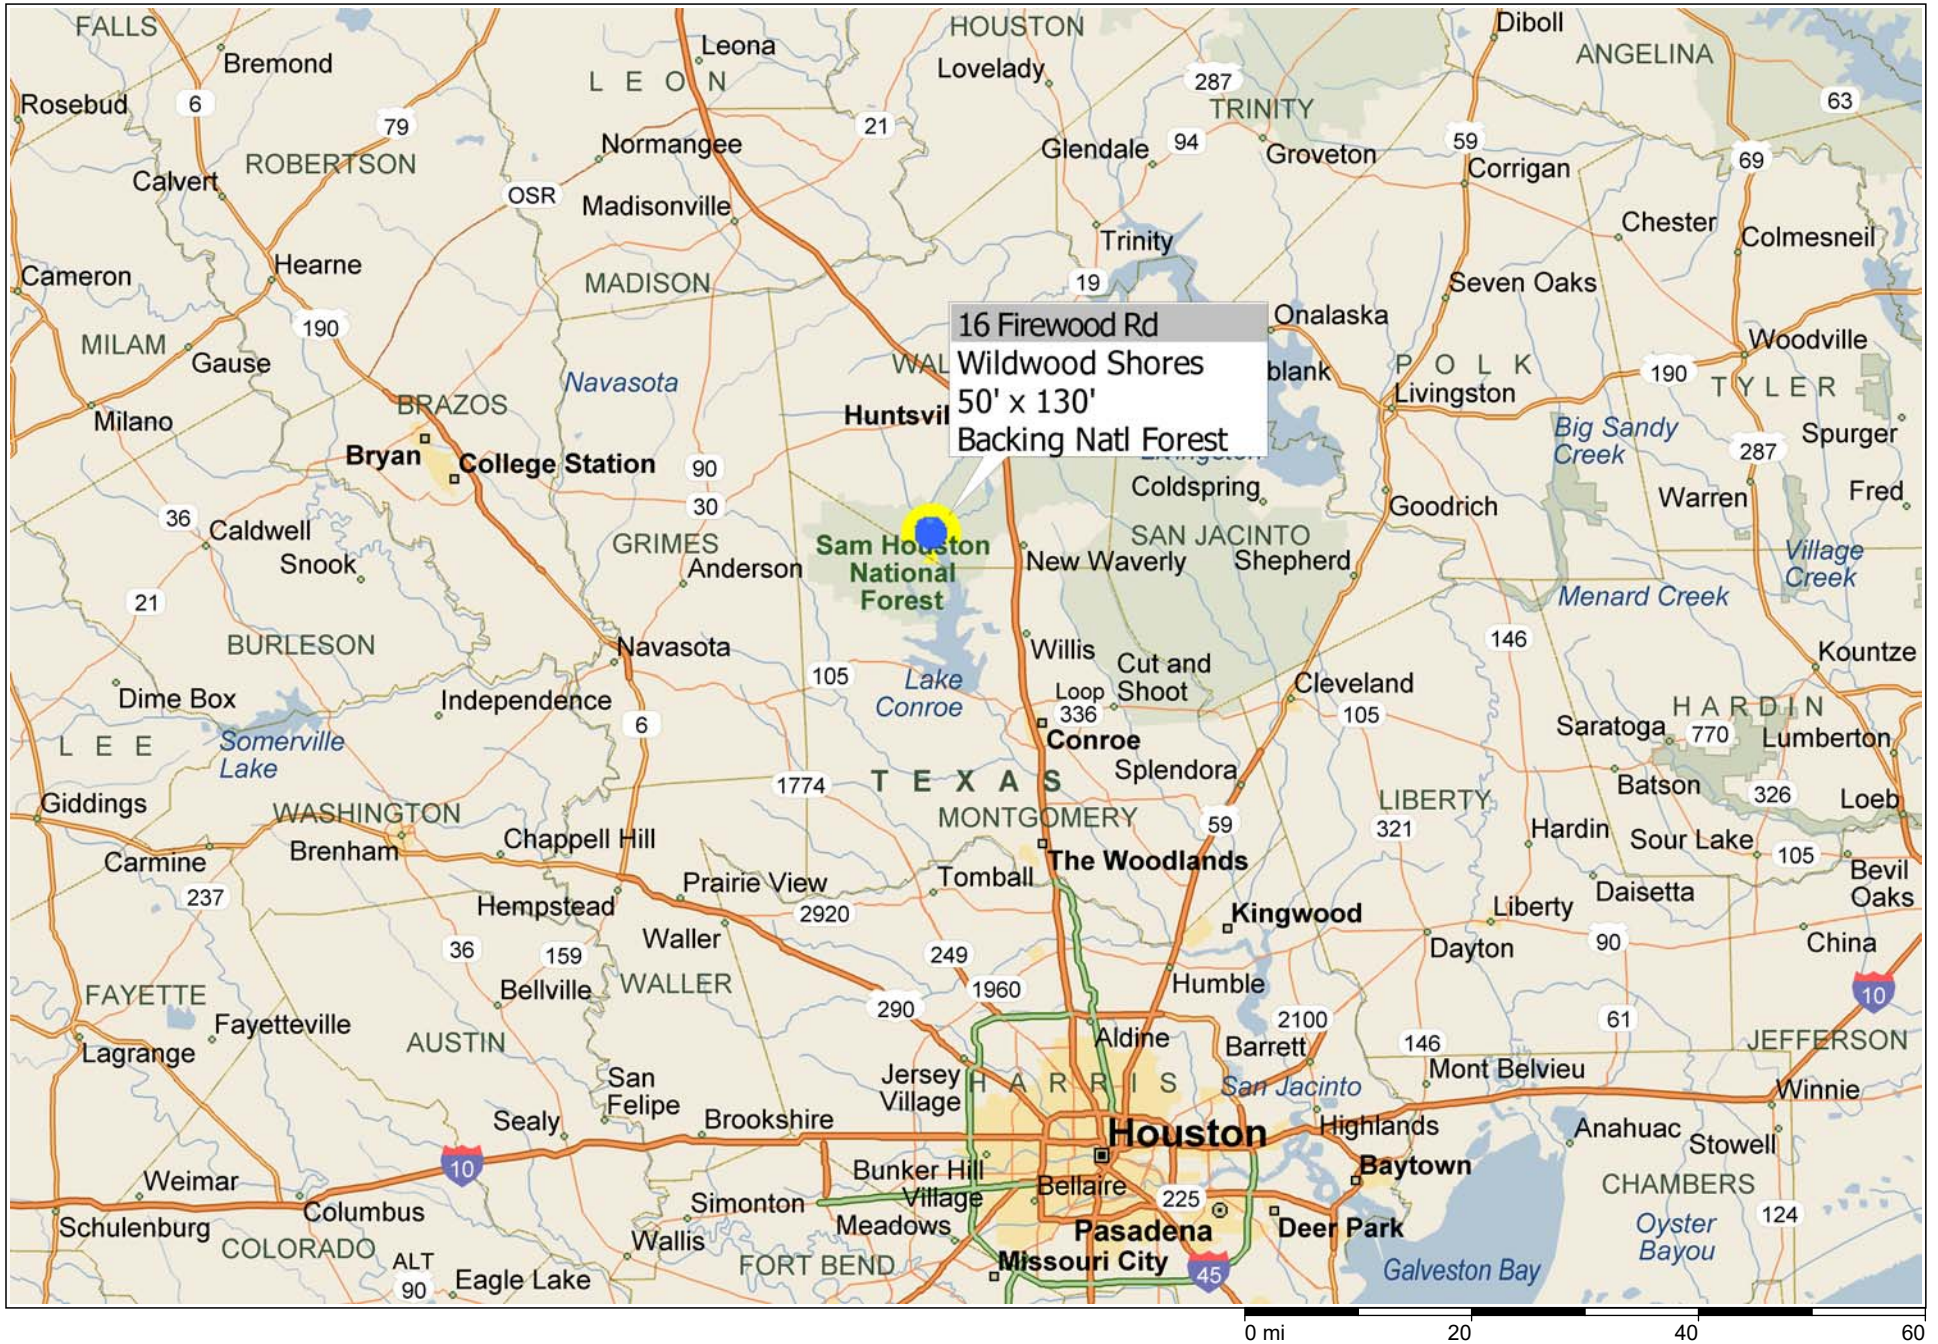

16 Firewood Rd ~ Wildwood Shores

Copyright © and (P) 1988–2010 Microsoft Corporation and/or its suppliers. All rights reserved. <http://www.microsoft.com/mappoint/>
Certain mapping and direction data © 2010 NAVTEQ. All rights reserved. The Data for areas of Canada includes information taken with permission from Canadian authorities, including: © Her Majesty the Queen in Right of Canada, © Queen's Printer for Ontario. NAVTEQ and NAVTEQ ON BOARD are trademarks of NAVTEQ. © 2010 Tele Atlas North America, Inc. All rights reserved. Tele Atlas and Tele Atlas North America are trademarks of Tele Atlas, Inc. © 2010 by Applied Geographic Systems. All rights reserved.