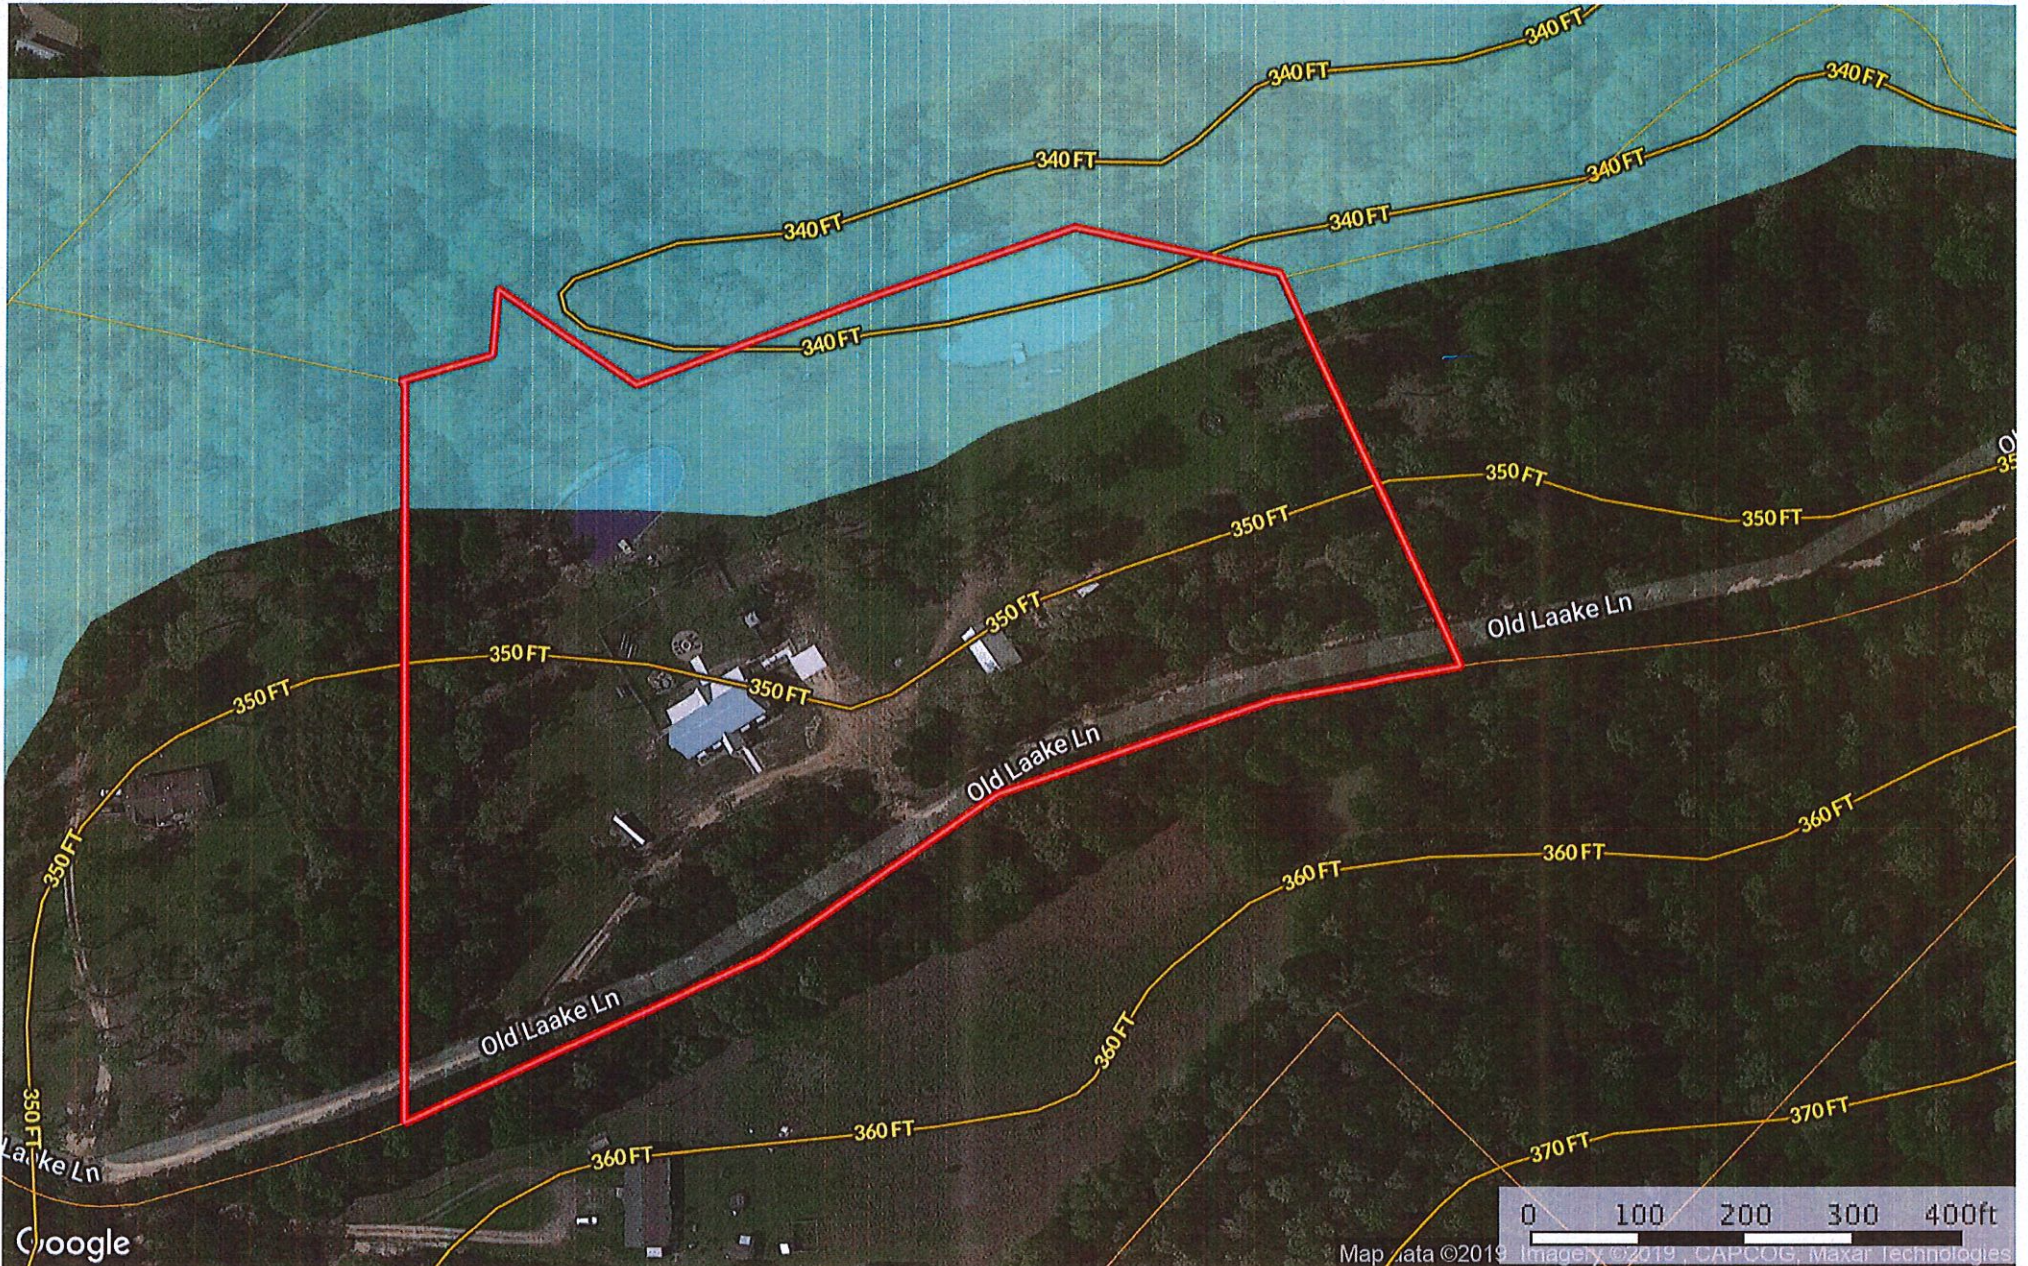

26162 Old Laake Lane New Ulm
Texas, 8.792 AC +/-

- Boundary
- 100 Year Floodplain
- 500 Year Floodplain
- Floodway
- Special
- Unmapped/ Not Included

Lilla Blackburn
P: 713-301-3012

LillaBlackburn 101 Main Street Round Top, TX 78954