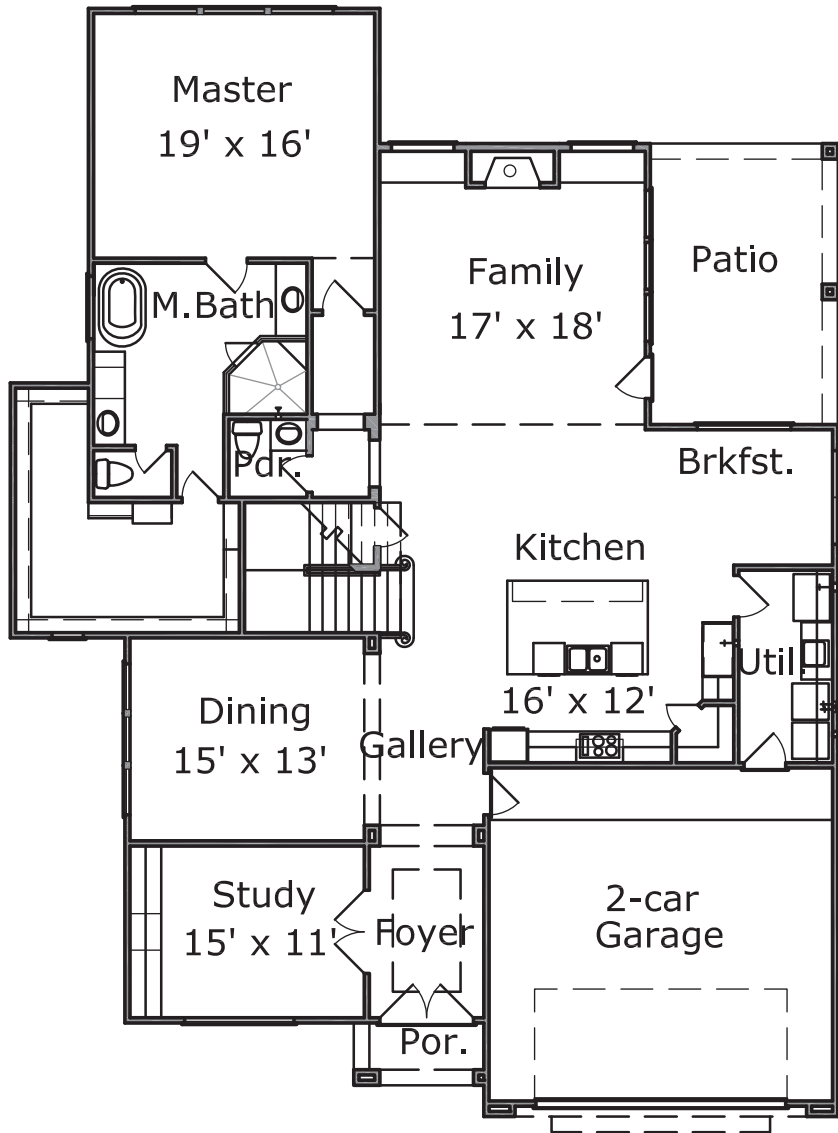

# THE PARKWAY

FRONT ELEVATION

**4,630 SQ. FT.**

1306 SOUTH FRY BOULEVARD • HOUSTON, TEXAS 77450-4372  
713.951.0666 • [WWW.KICKERILLO.COM](http://WWW.KICKERILLO.COM)

These floorplans are artists' renderings and may be subject to slight changes and modifications. For specific dimensions and information, please consult your Kickerillo sales associate.

FIRST FLOOR

SECOND FLOOR

**4,630 SQ. FT.**