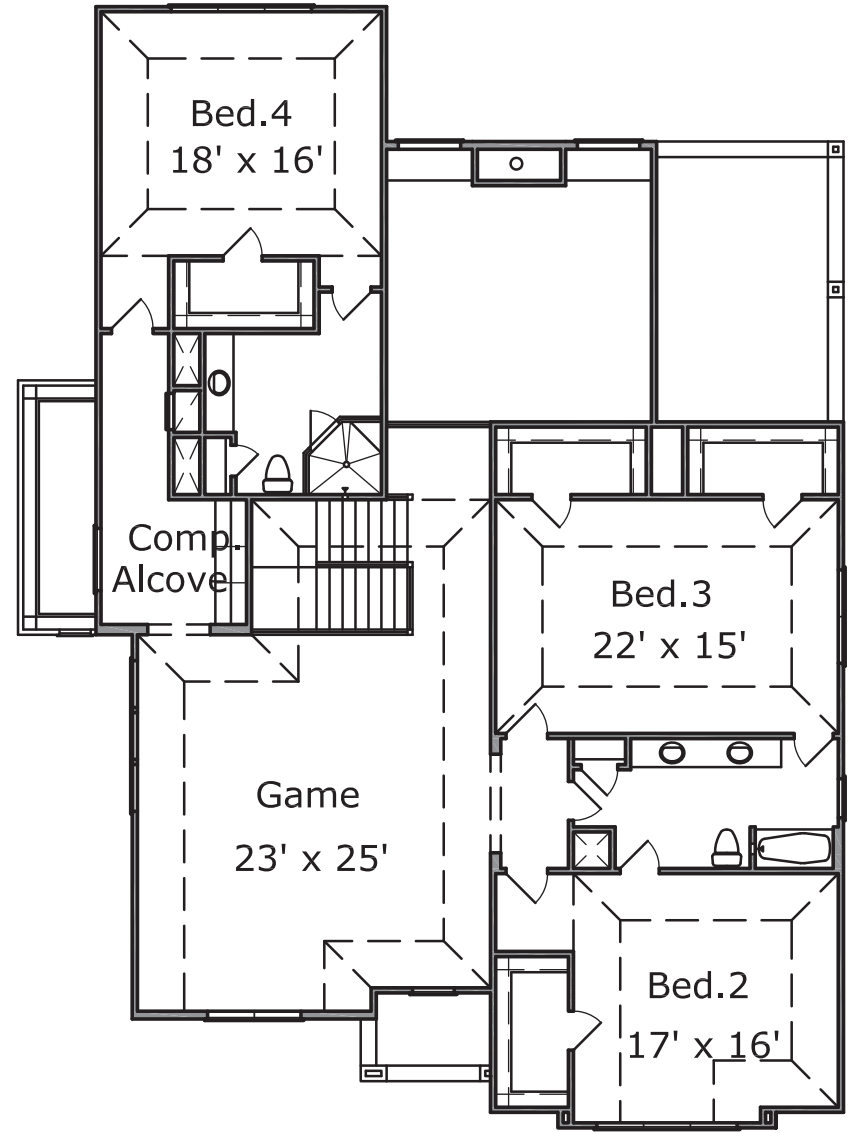

# THE PARKWAY

FRONT ELEVATION

**4,630 SQ. FT.**

1306 SOUTH FRY BOULEVARD • HOUSTON, TEXAS 77450-4372  
713.951.0666 • [WWW.KICKERILLO.COM](http://WWW.KICKERILLO.COM)

These floorplans are artists' renderings and may be subject to slight changes and modifications. For specific dimensions and information, please consult your Kickerillo sales associate.

FIRST FLOOR

SECOND FLOOR

**4,630 SQ. FT.**