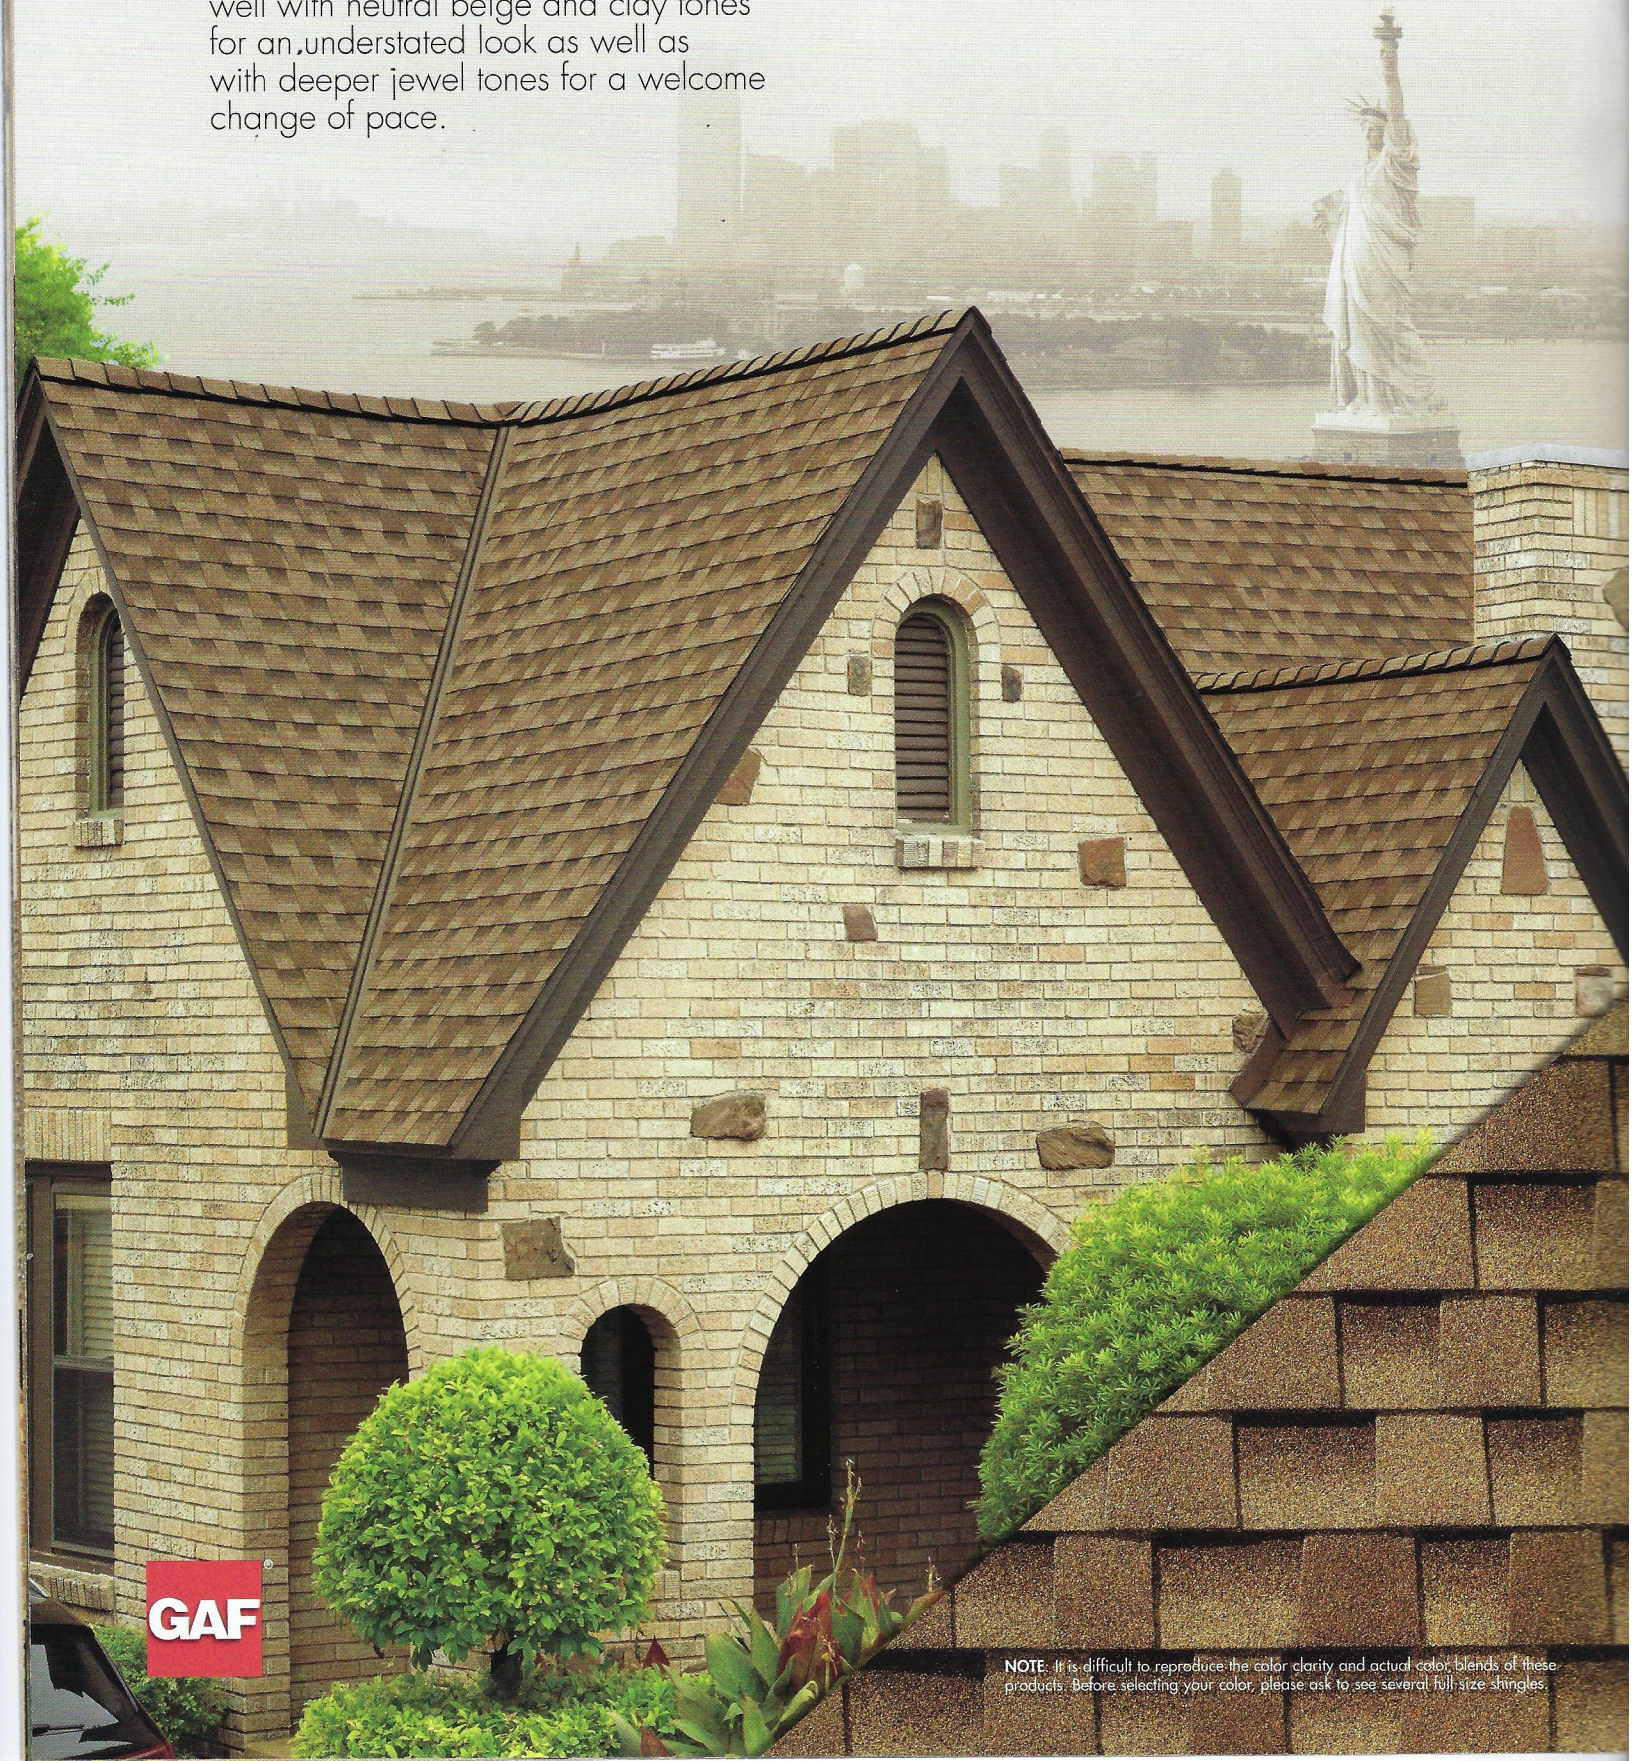

Quality You Can
Trust... From
North America's
Largest Roofing
Manufacturer!™

TIMBERLINE®

LIFETIME HIGH DEFINITION® SHINGLES

AMERICA'S #1-SELLING ROOF

gaf.com

MADE TO PROTECT
YOUR HOME. YOUR STORY.
AND THOSE OF OVER
50 MILLION OF YOUR
FELLOW AMERICANS!

Shown:
Timberline HD in Weathered Wood

SHAKEWOOD

Shakewood is an appealing blend of browns, tans, and gold providing a warm radiant color. It pairs equally well with neutral beige and clay tones for an understated look as well as with deeper jewel tones for a welcome change of pace.