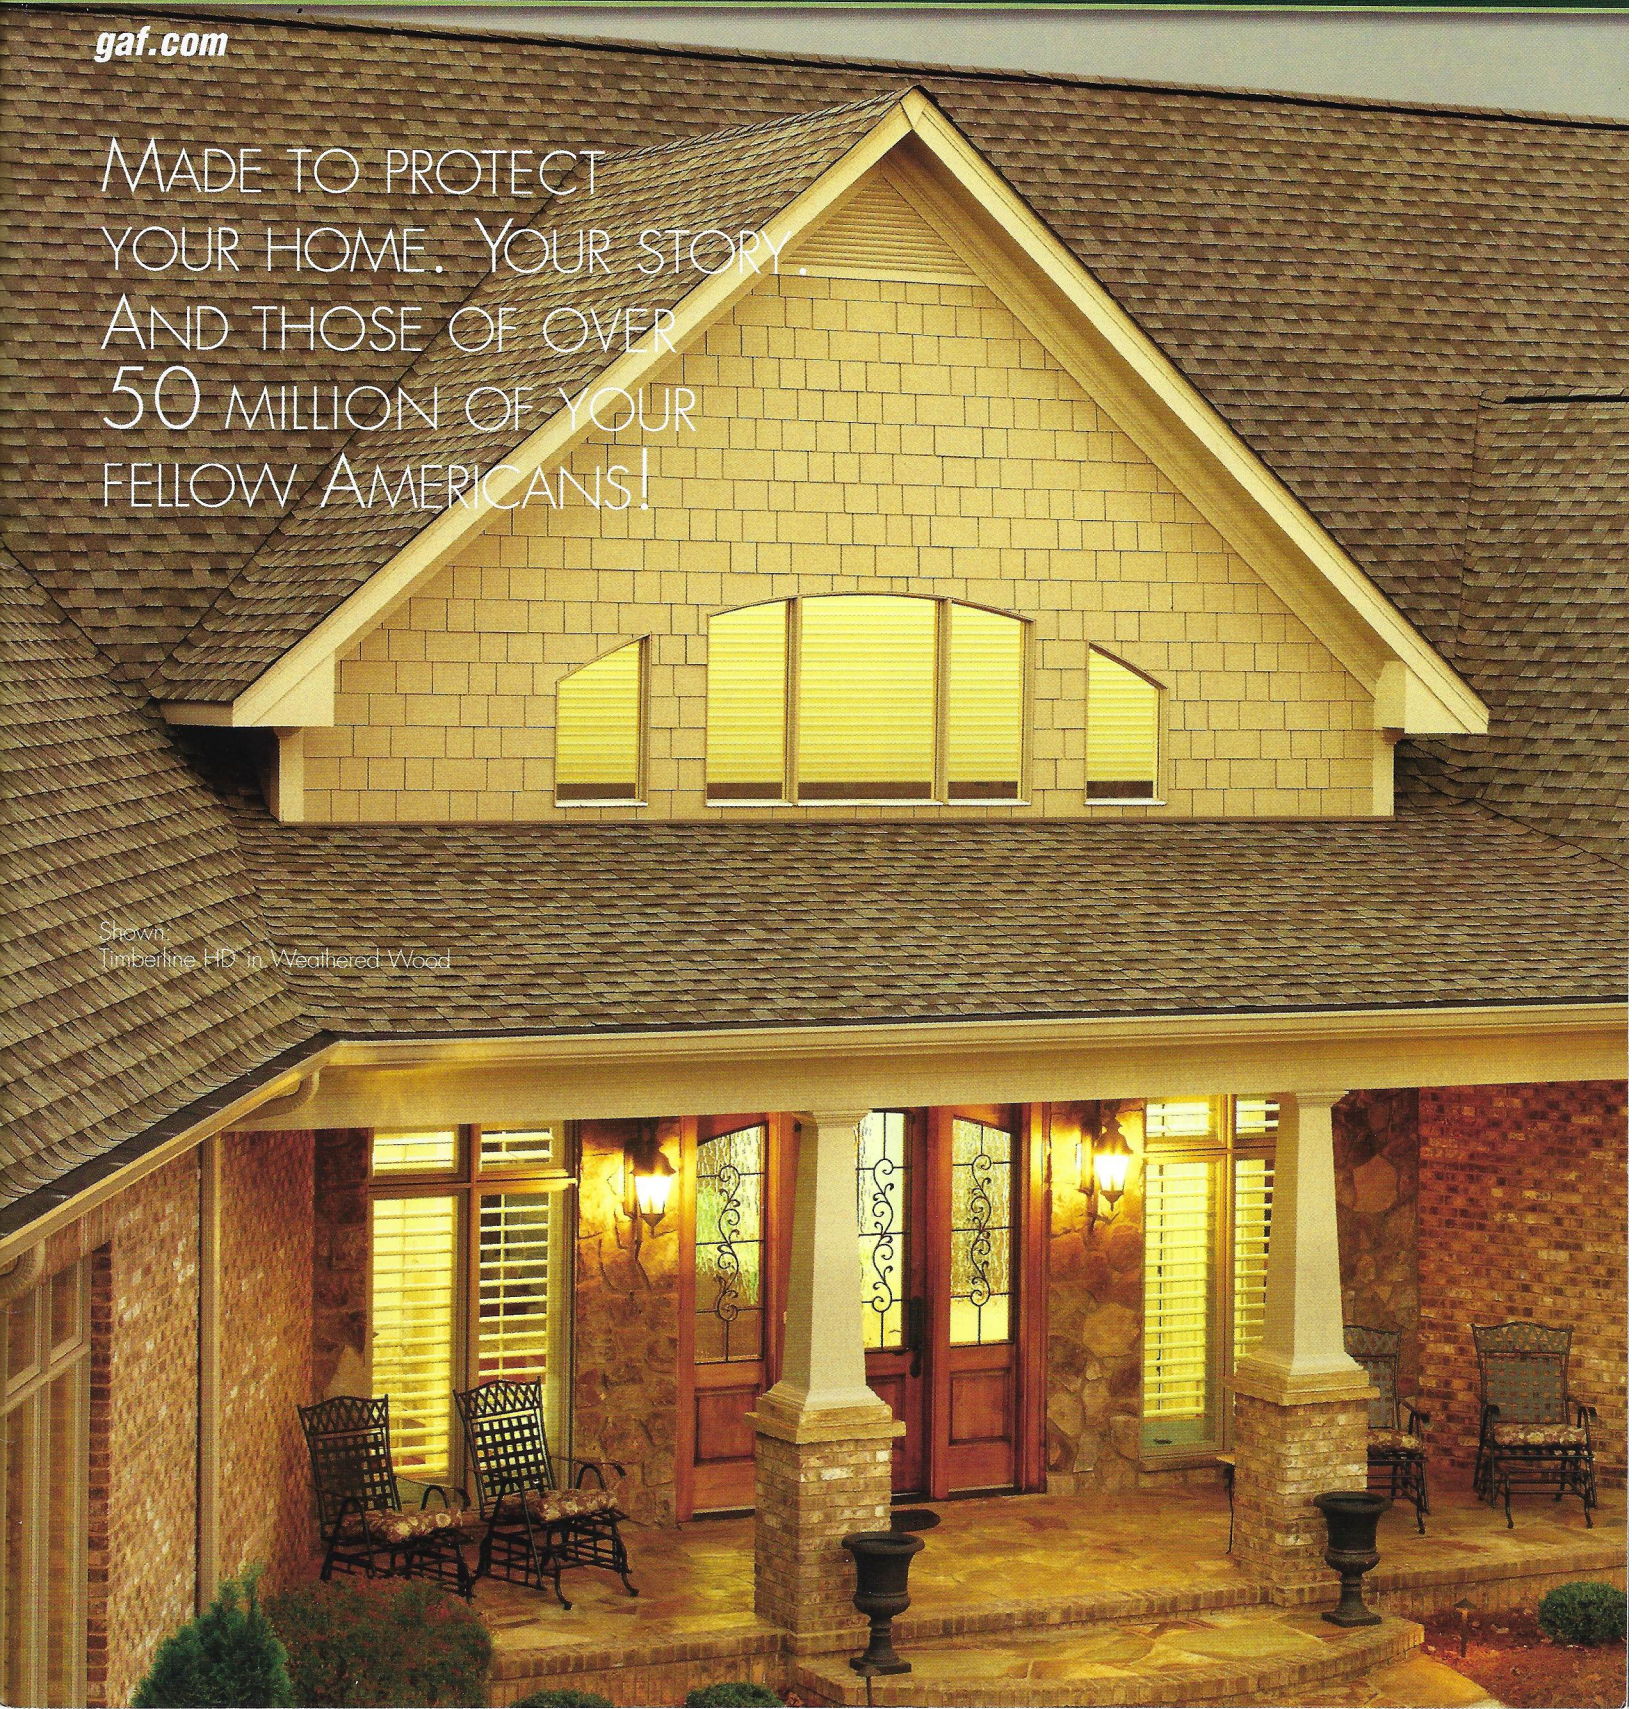

Quality You Can
Trust... From
North America's
Largest Roofing
Manufacturer!™

TIMBERLINE®

LIFETIME HIGH DEFINITION® SHINGLES

AMERICA'S #1-SELLING ROOF

gaf.com

MADE TO PROTECT
YOUR HOME. YOUR STORY.
AND THOSE OF OVER
50 MILLION OF YOUR
FELLOW AMERICANS!

Shown:
Timberline HD in Weathered Wood

SHAKEWOOD

Shakewood is an appealing blend of browns, tans, and gold providing a warm radiant color. It pairs equally well with neutral beige and clay tones for an understated look as well as with deeper jewel tones for a welcome change of pace.