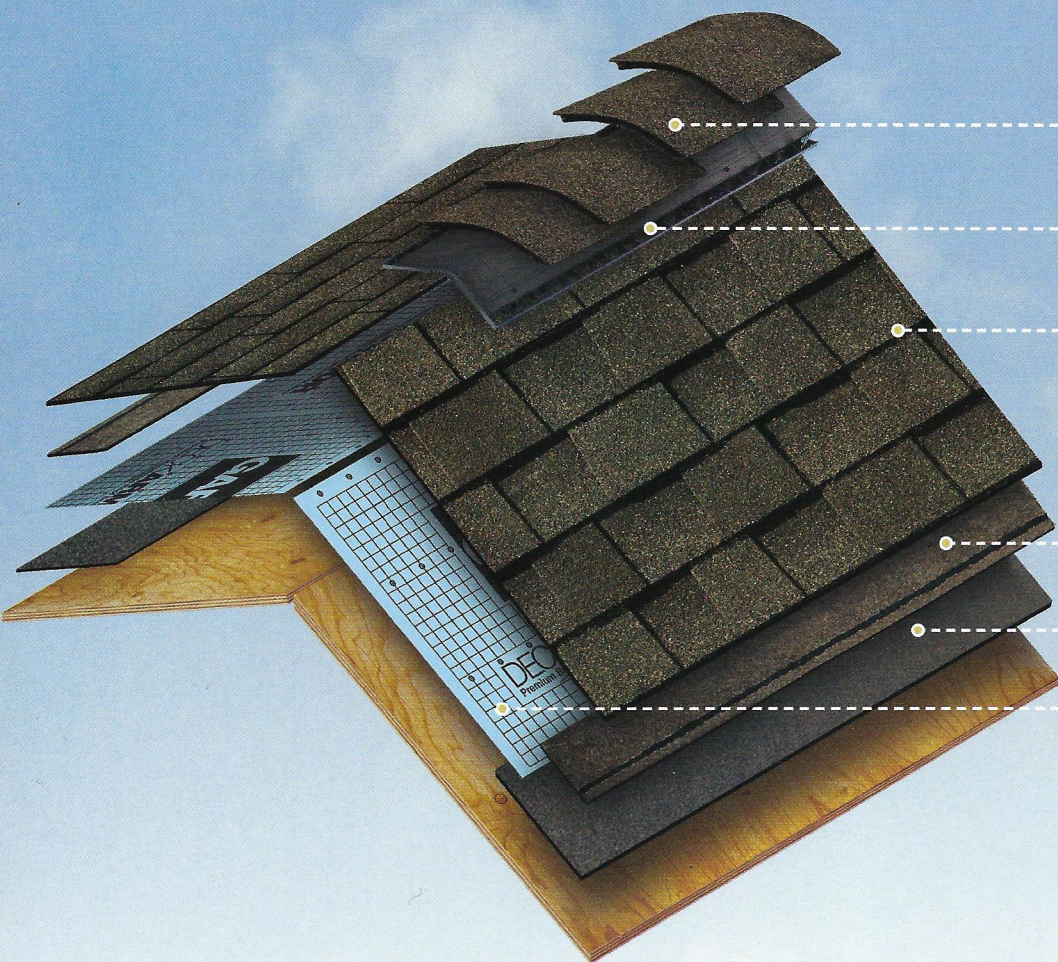

LIFETIME* ROOFING SYSTEM

When you install any GAF Lifetime Shingle and at least 3 qualifying GAF accessories, you'll automatically get a Lifetime Ltd. warranty on your shingles and all qualifying GAF accessories.*

Durable Protection. Lasting Beauty.

Ridge Cap Shingles

The finishing touch that helps defend against leaks at the hips and ridges

Cobra® Attic Ventilation

Helps reduce attic moisture and heat

Lifetime Shingles*

Beautify & protect for years to come

Starter Strip Shingles

Helps guard against shingle blow-offs

Leak Barrier

Helps prevent leaks caused by wind-driven rain and ice dams

Roof Deck Protection

Helps shield the roof deck from moisture infiltration

To learn more about why Advanced Protection® Shingles are your best choice, visit gaf.com/aps.

The GAF Lifetime Roofing System has earned the prestigious Good Housekeeping Seal (applicable in U.S. only).

SALES OFFICES:						
NORTHEAST	CENTRAL	SOUTHEAST	SOUTHWEST	WEST	CANADA	WORLD HQ
717-866-8392	630-241-5380	813-622-3962	972-851-0500	951-360-4200 800-445-9330	855-492-8085	973-628-3000

©2018 GAF 5/18 #027 1 Campus Drive, Parsippany, NJ 07054 RESTL100HD 340845-0618