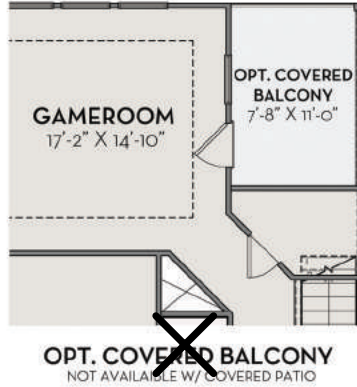

2406 Kelson Cove Drive
Elevation "B"

2406 Kelson Cove Drive Elevation "B"

OPT. 1/2 CAR GARAGE