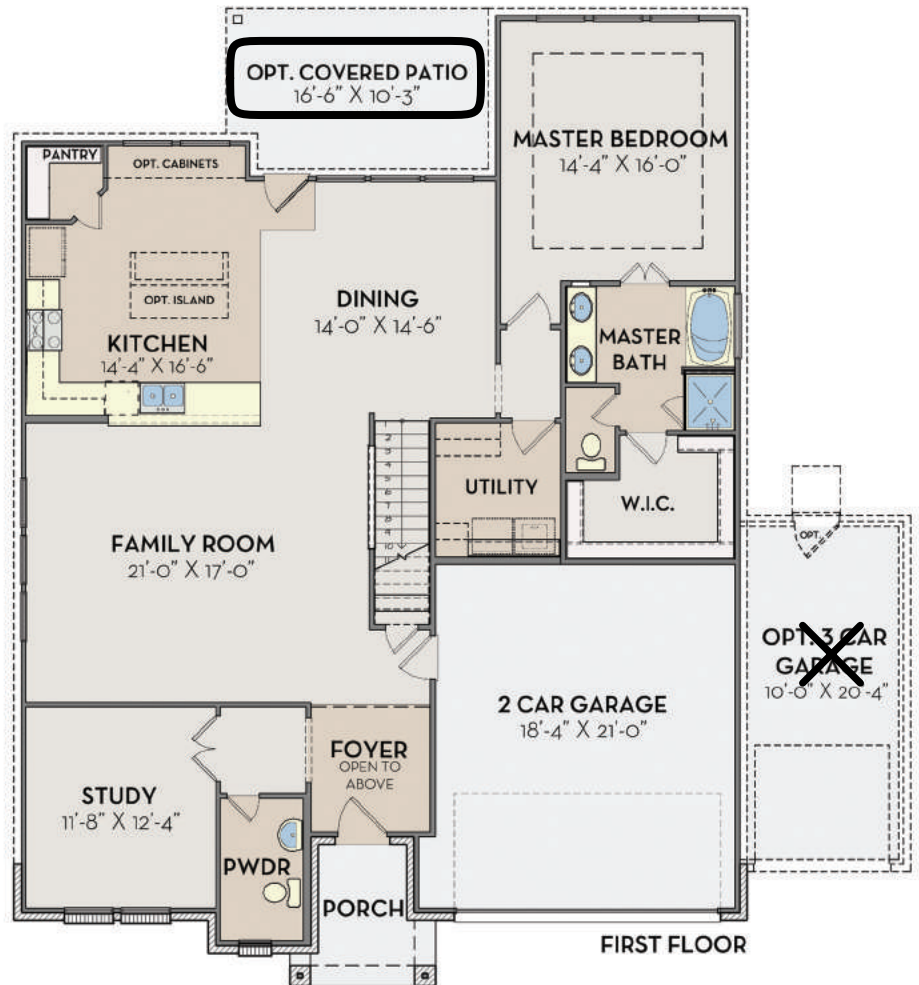

2406 Kelson Cove Drive
Elevation "B"

2406 Kelson Cove Drive Elevation "B"

OPT. 1/2 CAR GARAGE