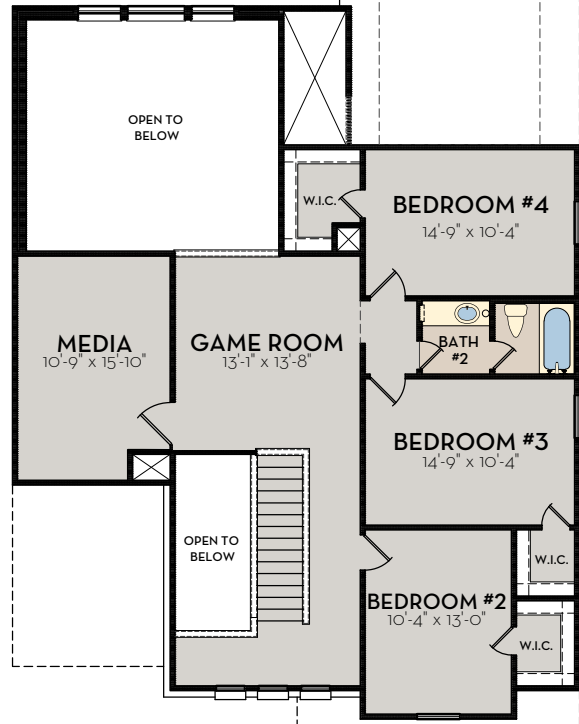

2410 Kelson Cove Drive Elevation "B"

~~ELEVATION A~~

~~ELEVATION B
Opt. Stone~~

ELEVATION B

~~ELEVATION C
Opt. Stone~~

~~ELEVATION C~~

OPT. BEDROOM #5 & BATH #3 OPT. IN LIEU OF MEDIA

OPT. BEDROOM #6 & OPT. BATH #4 IN LIEU OF STUDY PER ELEVATION

SECOND FLOOR

FIRST FLOOR

FRONT ENTRANCE W/OPT. SIDE LITE PER ELEVATION