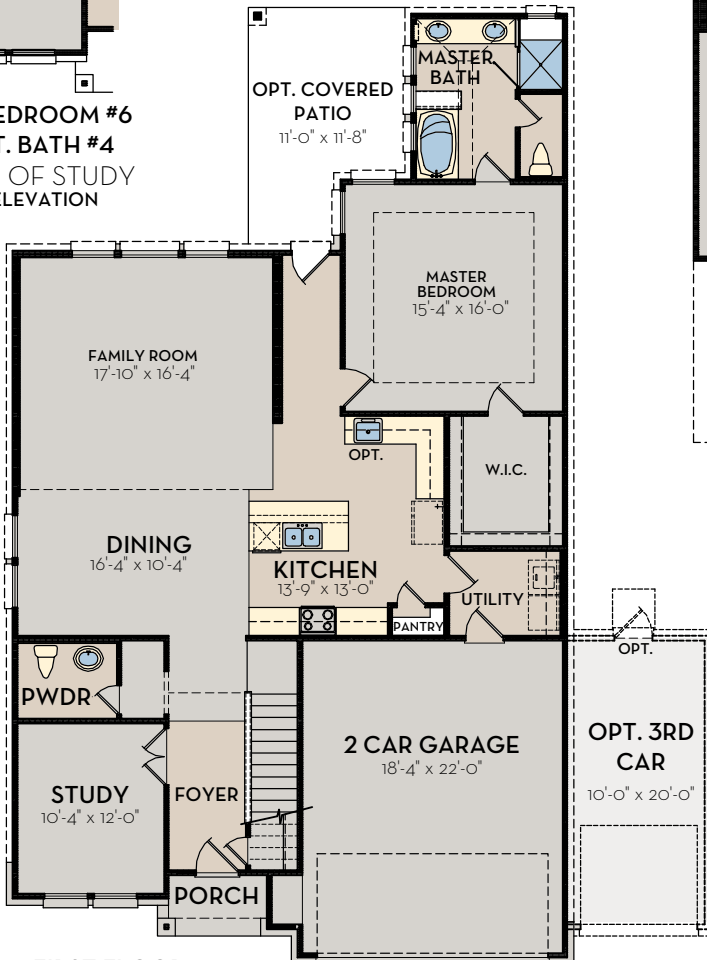

2410 Kelson Cove Drive Elevation "B"

~~ELEVATION A~~

~~ELEVATION B
Opt. Stone~~

ELEVATION B

~~ELEVATION C
Opt. Stone~~

~~ELEVATION C~~

OPT. BEDROOM #5 & BATH #3 OPT. IN LIEU OF MEDIA

OPT. BEDROOM #6 & OPT. BATH #4 IN LIEU OF STUDY PER ELEVATION

SECOND FLOOR

FIRST FLOOR

FRONT ENTRANCE W/OPT. SIDE LITE PER ELEVATION