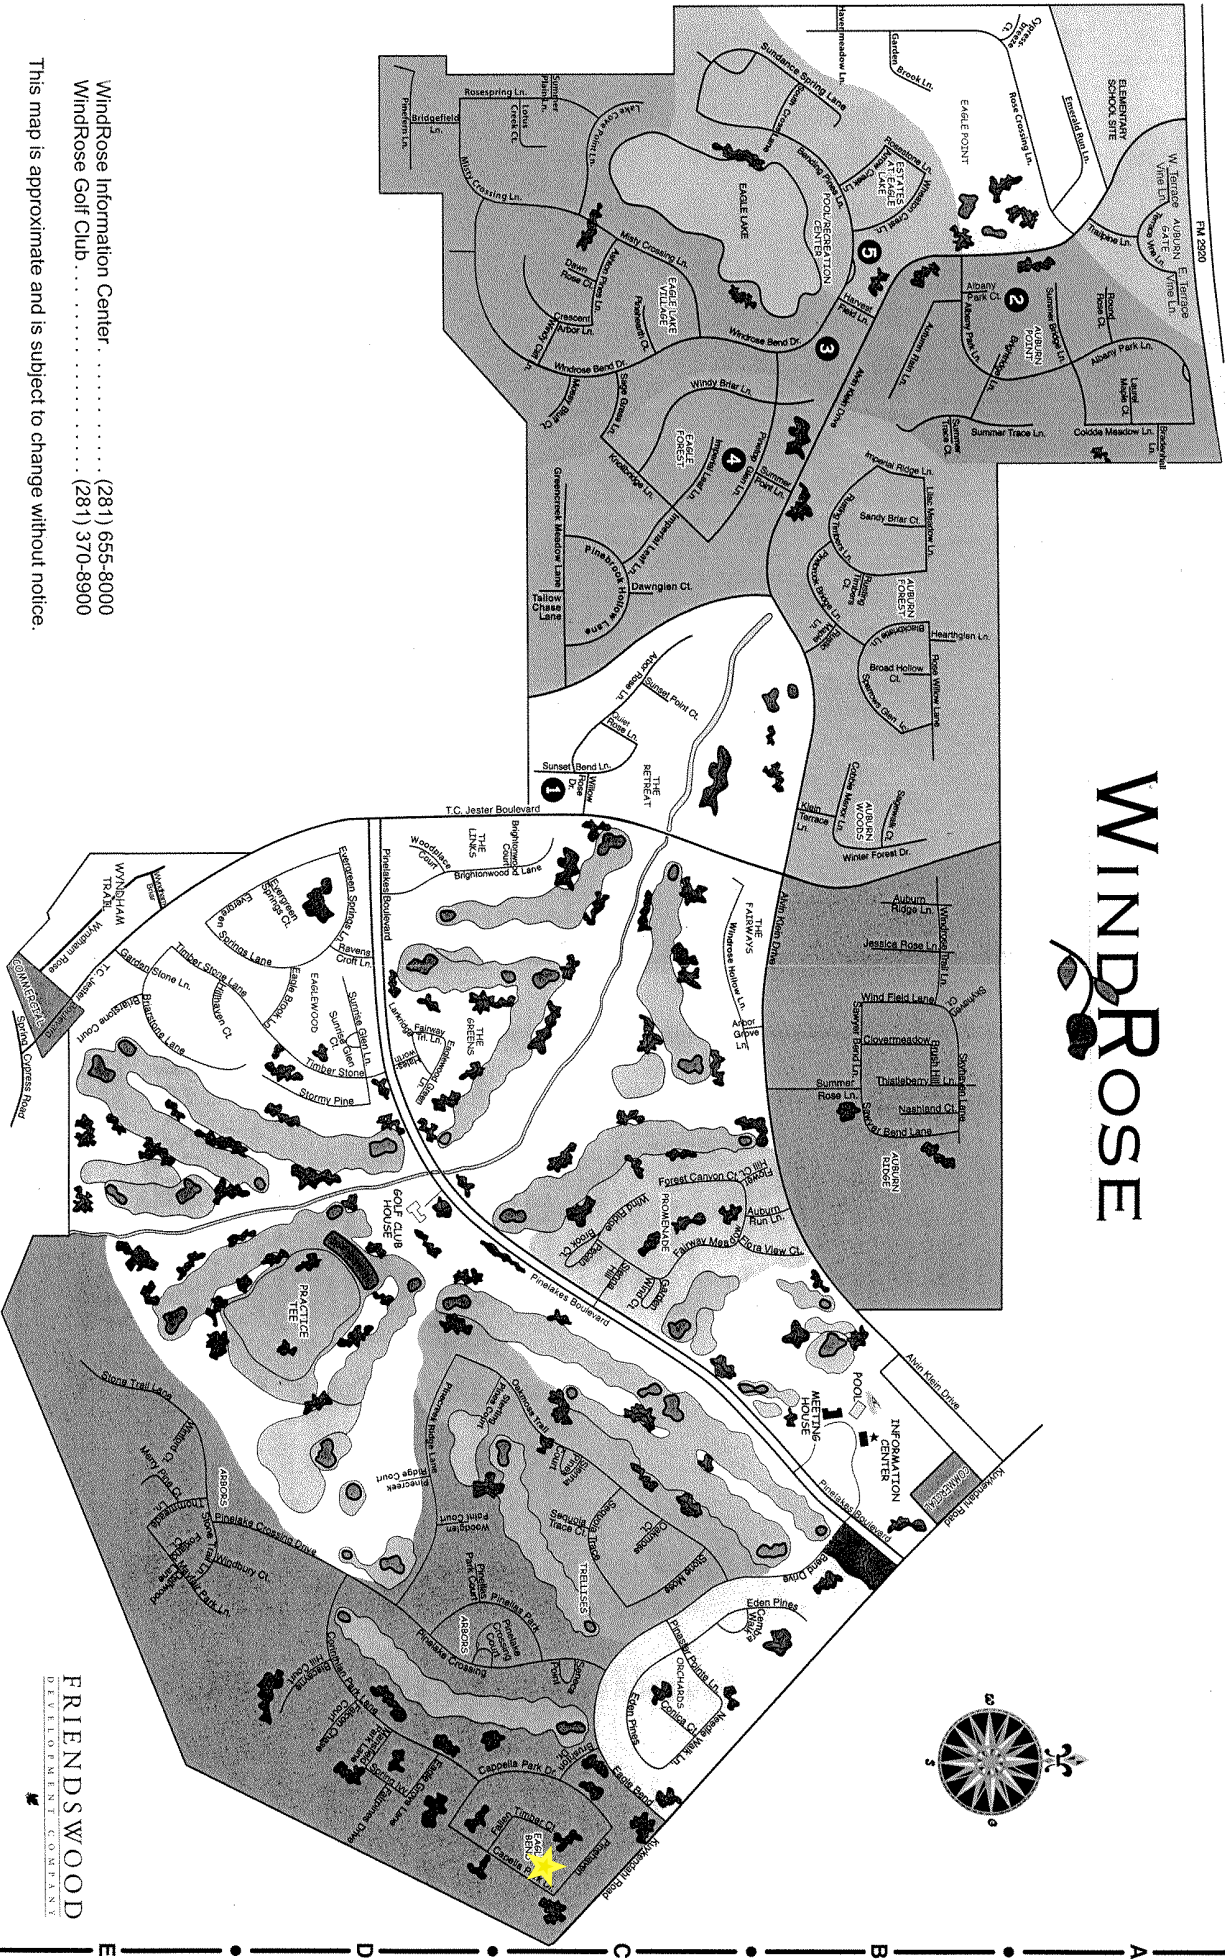

WINDROSE

WindRose Information Center (281) 655-8000
 WindRose Golf Club (281) 370-8900

This map is approximate and is subject to change without notice.

FRIENDSWOOD
 DEVELOPMENT CONTRACT