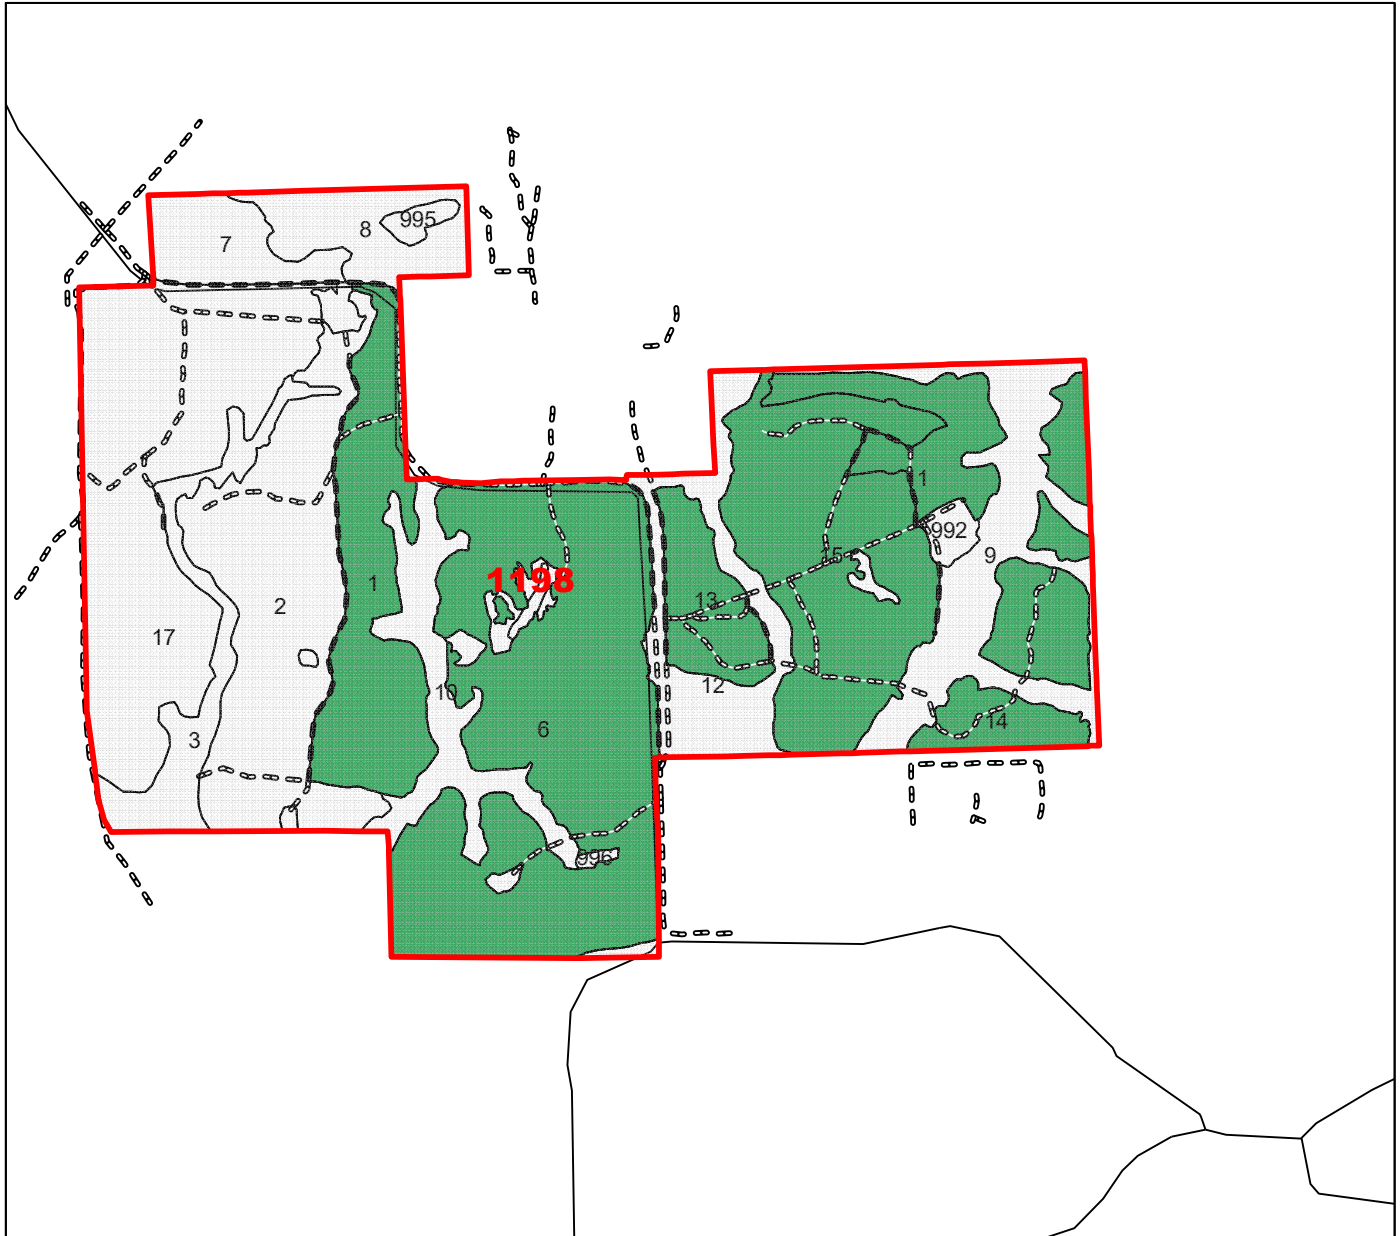

1st Thin Sale Area
 Teredo Timber Trinity
 Sale Area to be delineated

Exhibit A

1 in = 1,320 ft

TractName	StandNumber	GISAcres	EstYearXXXX	County	State
1198	1	37.60	2000	Houston	Texas
1198	6	102.87	2000	Houston	Texas
1198	11	16.62	2001	Houston	Texas
1198	13	14.76	2001	Houston	Texas
1198	14	27.75	2001	Houston	Texas
1198	15	58.10	2001	Houston	Texas