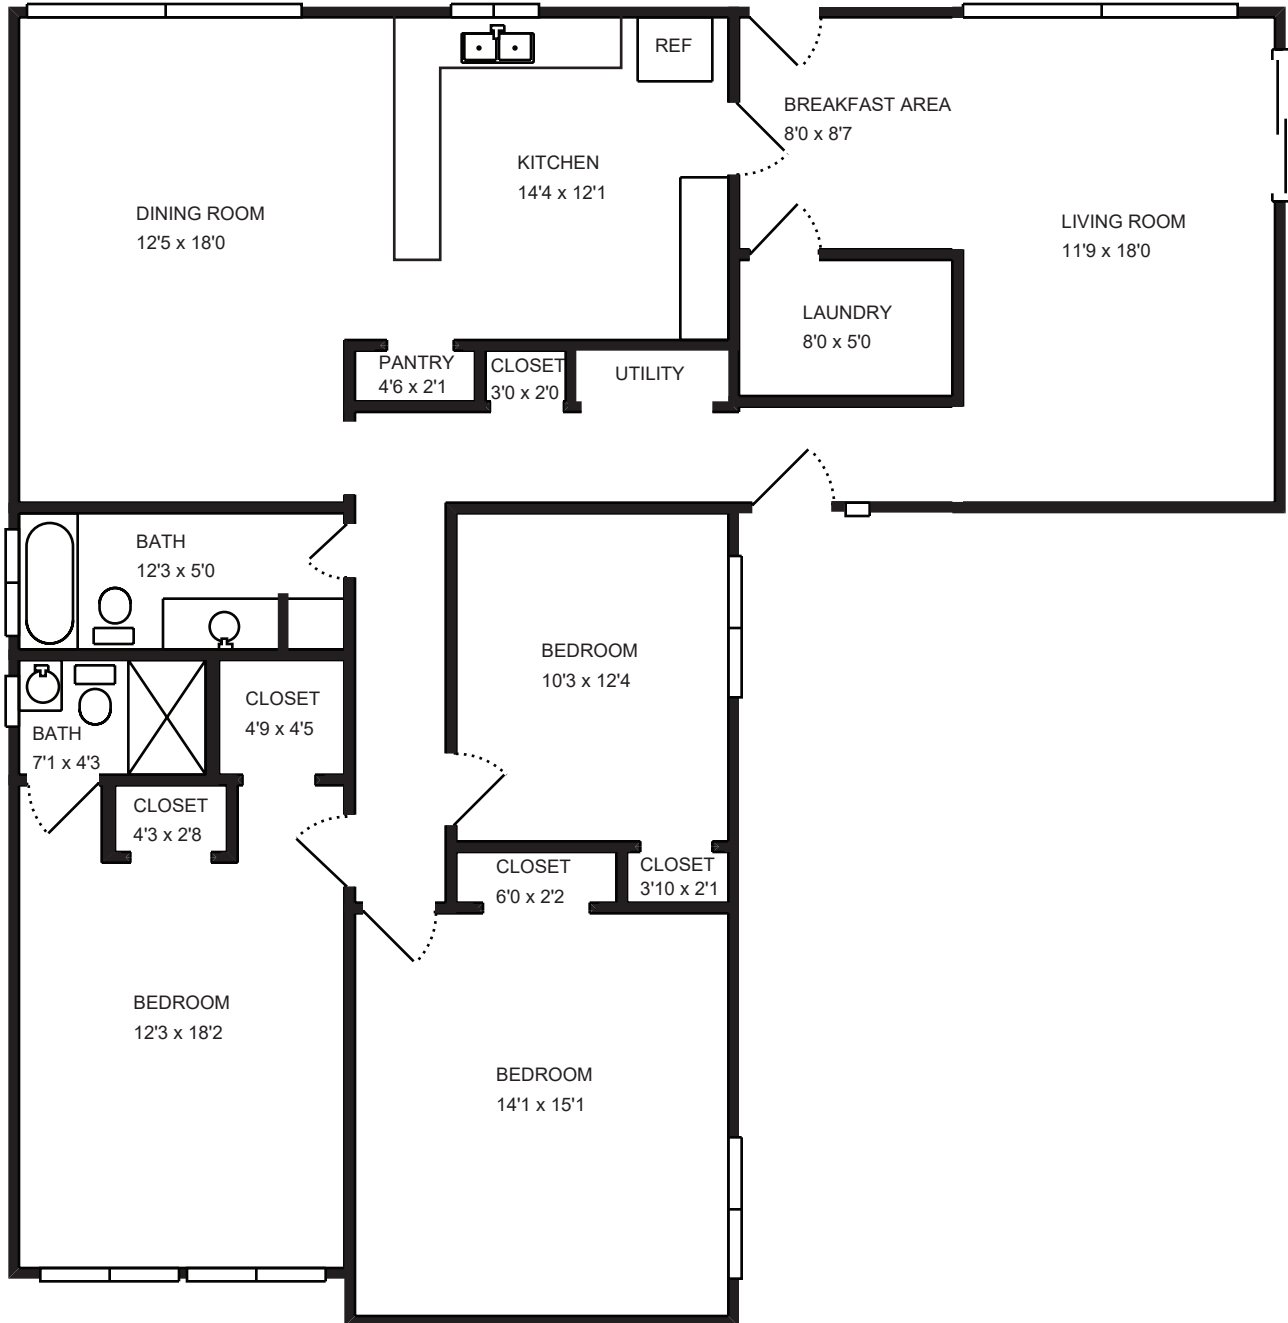

Property Address:
12902 Hansel Ln
Houston, TX 77024

Measure #15535879

Total interior square footage on page: 1561 sf

The interior square footage listed is living space only and is not taxable square footage

Property Address:
12902 Hansel Ln
Houston, TX 77024

Measure #15535879