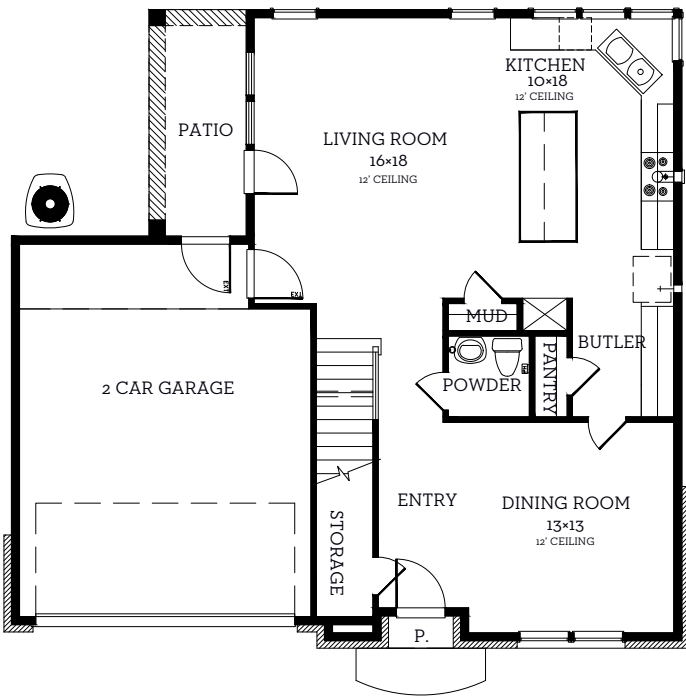

INTOWN

— HOMES —

10910 Grove Tree Lane

2,403 sq.ft.

3 bedrooms / 2.5 baths

All prices, features and plans are subject to change without notice. Square footage is approximate. No representation or warranties either expressed or implied. Are made as to the accuracy of the information herein or with respect to the suitability, usability, merchantability or conditions of any property herein described. All rights Reserved. InTownHomes 2015

INTOWN

— HOMES —

10910 Grove Tree Lane

2,403 sq.ft.

3 bedrooms / 2.5 baths

First Floor
974 sq.ft.

Second Floor
1429 sq.ft.