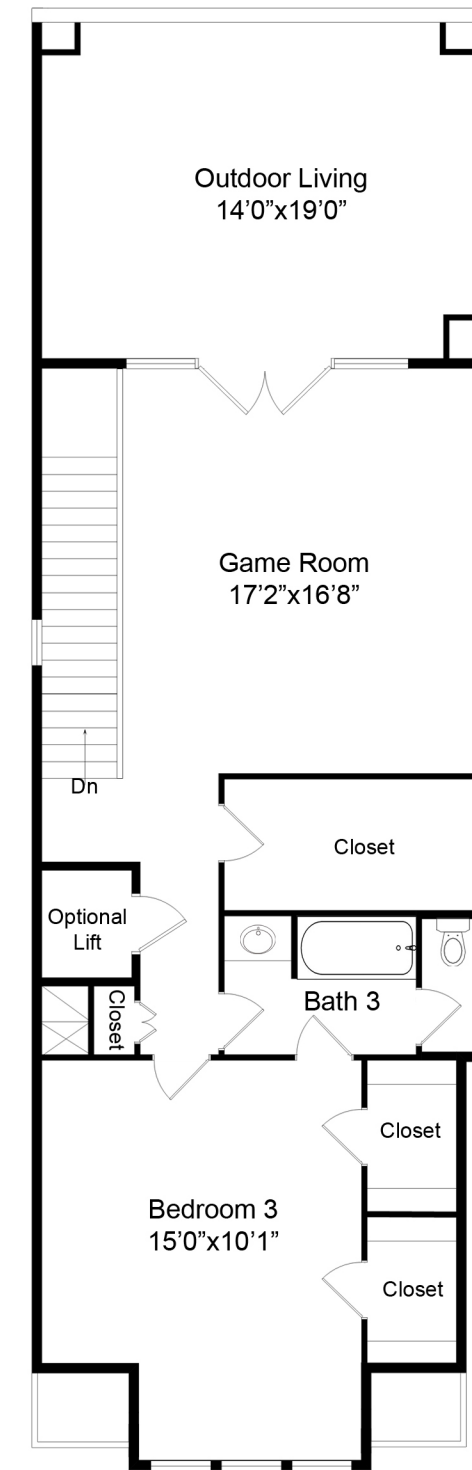

FIRST FLOOR PLAN

SECOND FLOOR PLAN

THIRD FLOOR PLAN

This floor plan including furniture, fixture measurements and dimensions are approximate and for illustrative purposes only. Boxbrownie.com gives no guarantee, warranty or representation as to the accuracy and layout. All enquiries must be directed to the agent, vendor or party representing this floor plan.

Total : 2,931 Sq.Ft.

6007 B Hamman Street