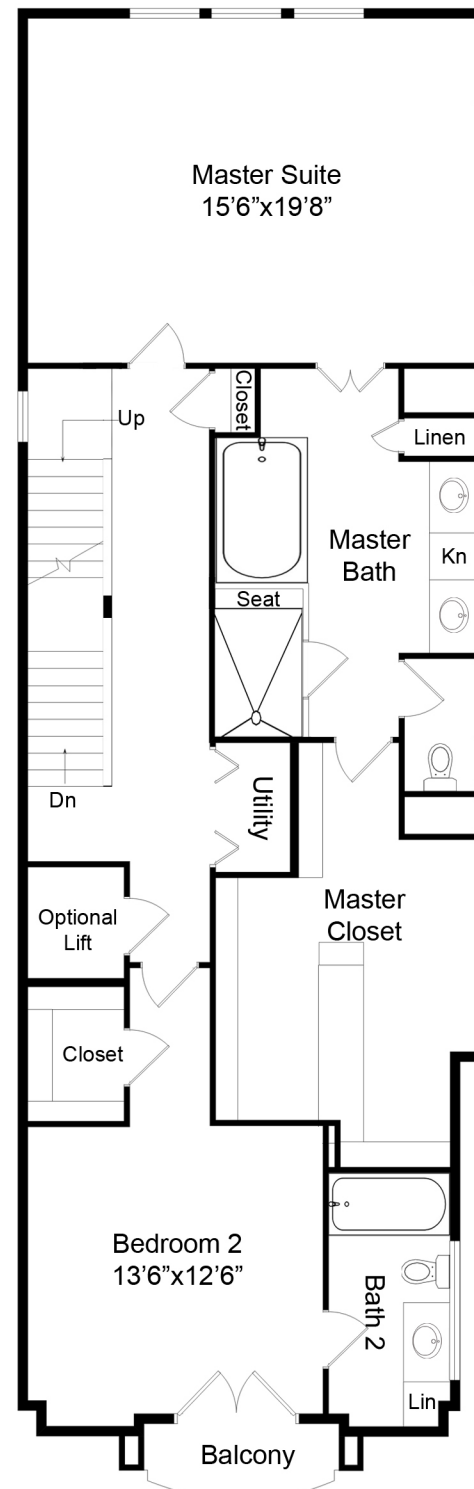

FIRST FLOOR PLAN

SECOND FLOOR PLAN

THIRD FLOOR PLAN

This floor plan including furniture, fixture measurements and dimensions are approximate and for illustrative purposes only. Boxbrownie.com gives no guarantee, warranty or representation as to the accuracy and layout. All enquiries must be directed to the agent, vendor or party representing this floor plan.

Total : 2,931 Sq.Ft.

6007 B Hamman Street