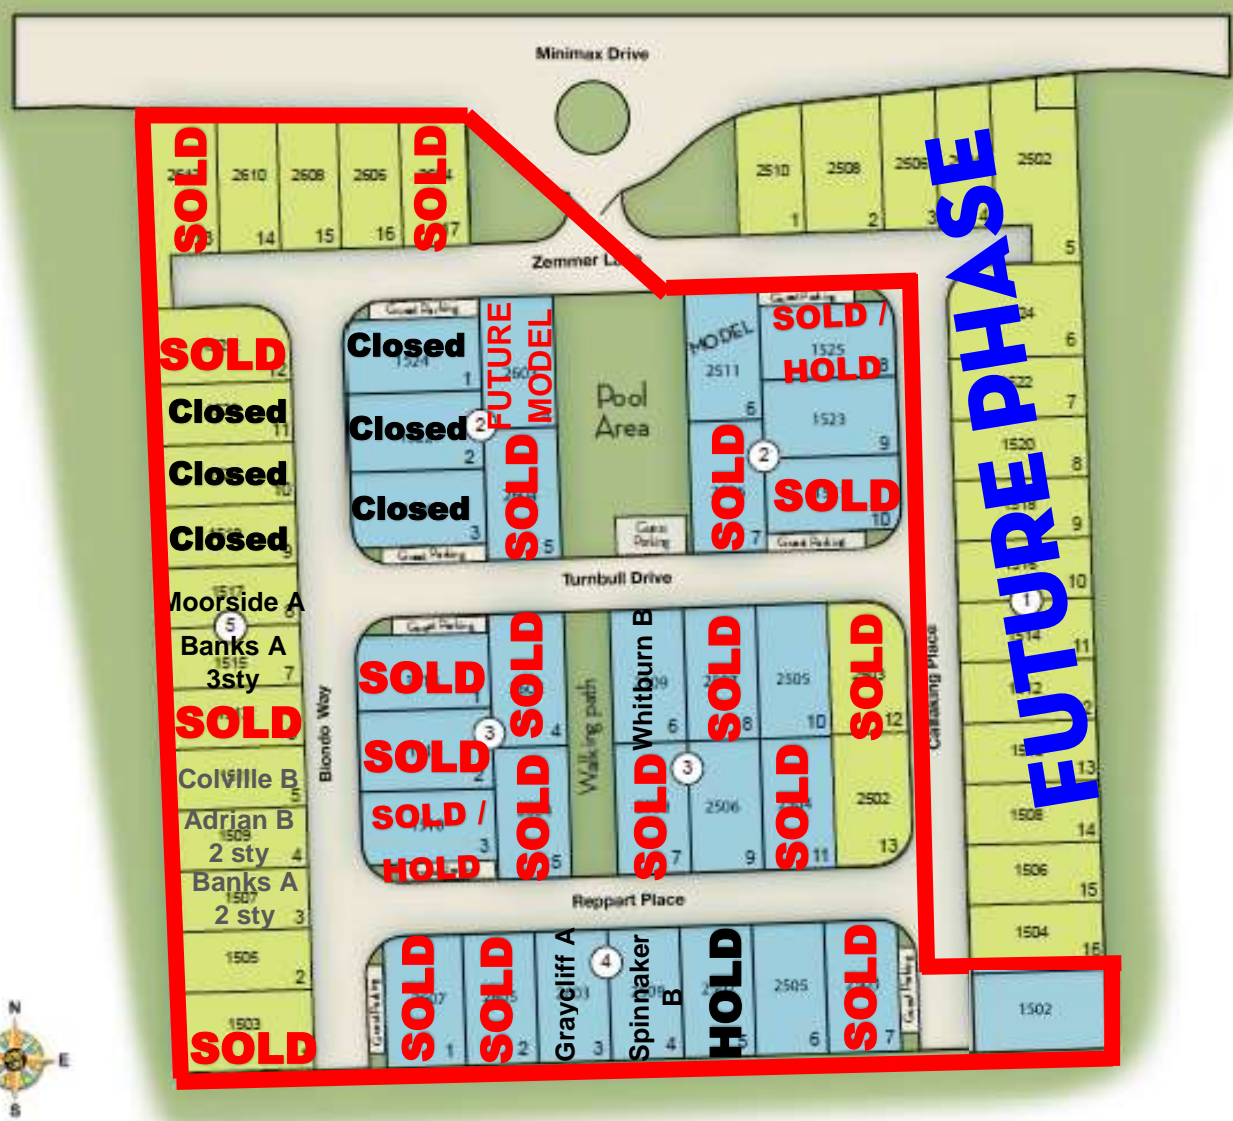

TIMBERGROVE VILLAGE

- 38-foot wide Homesites
- 31-foot wide Homesites
- Permitted Homes - not started
- Quick Move-in Homes