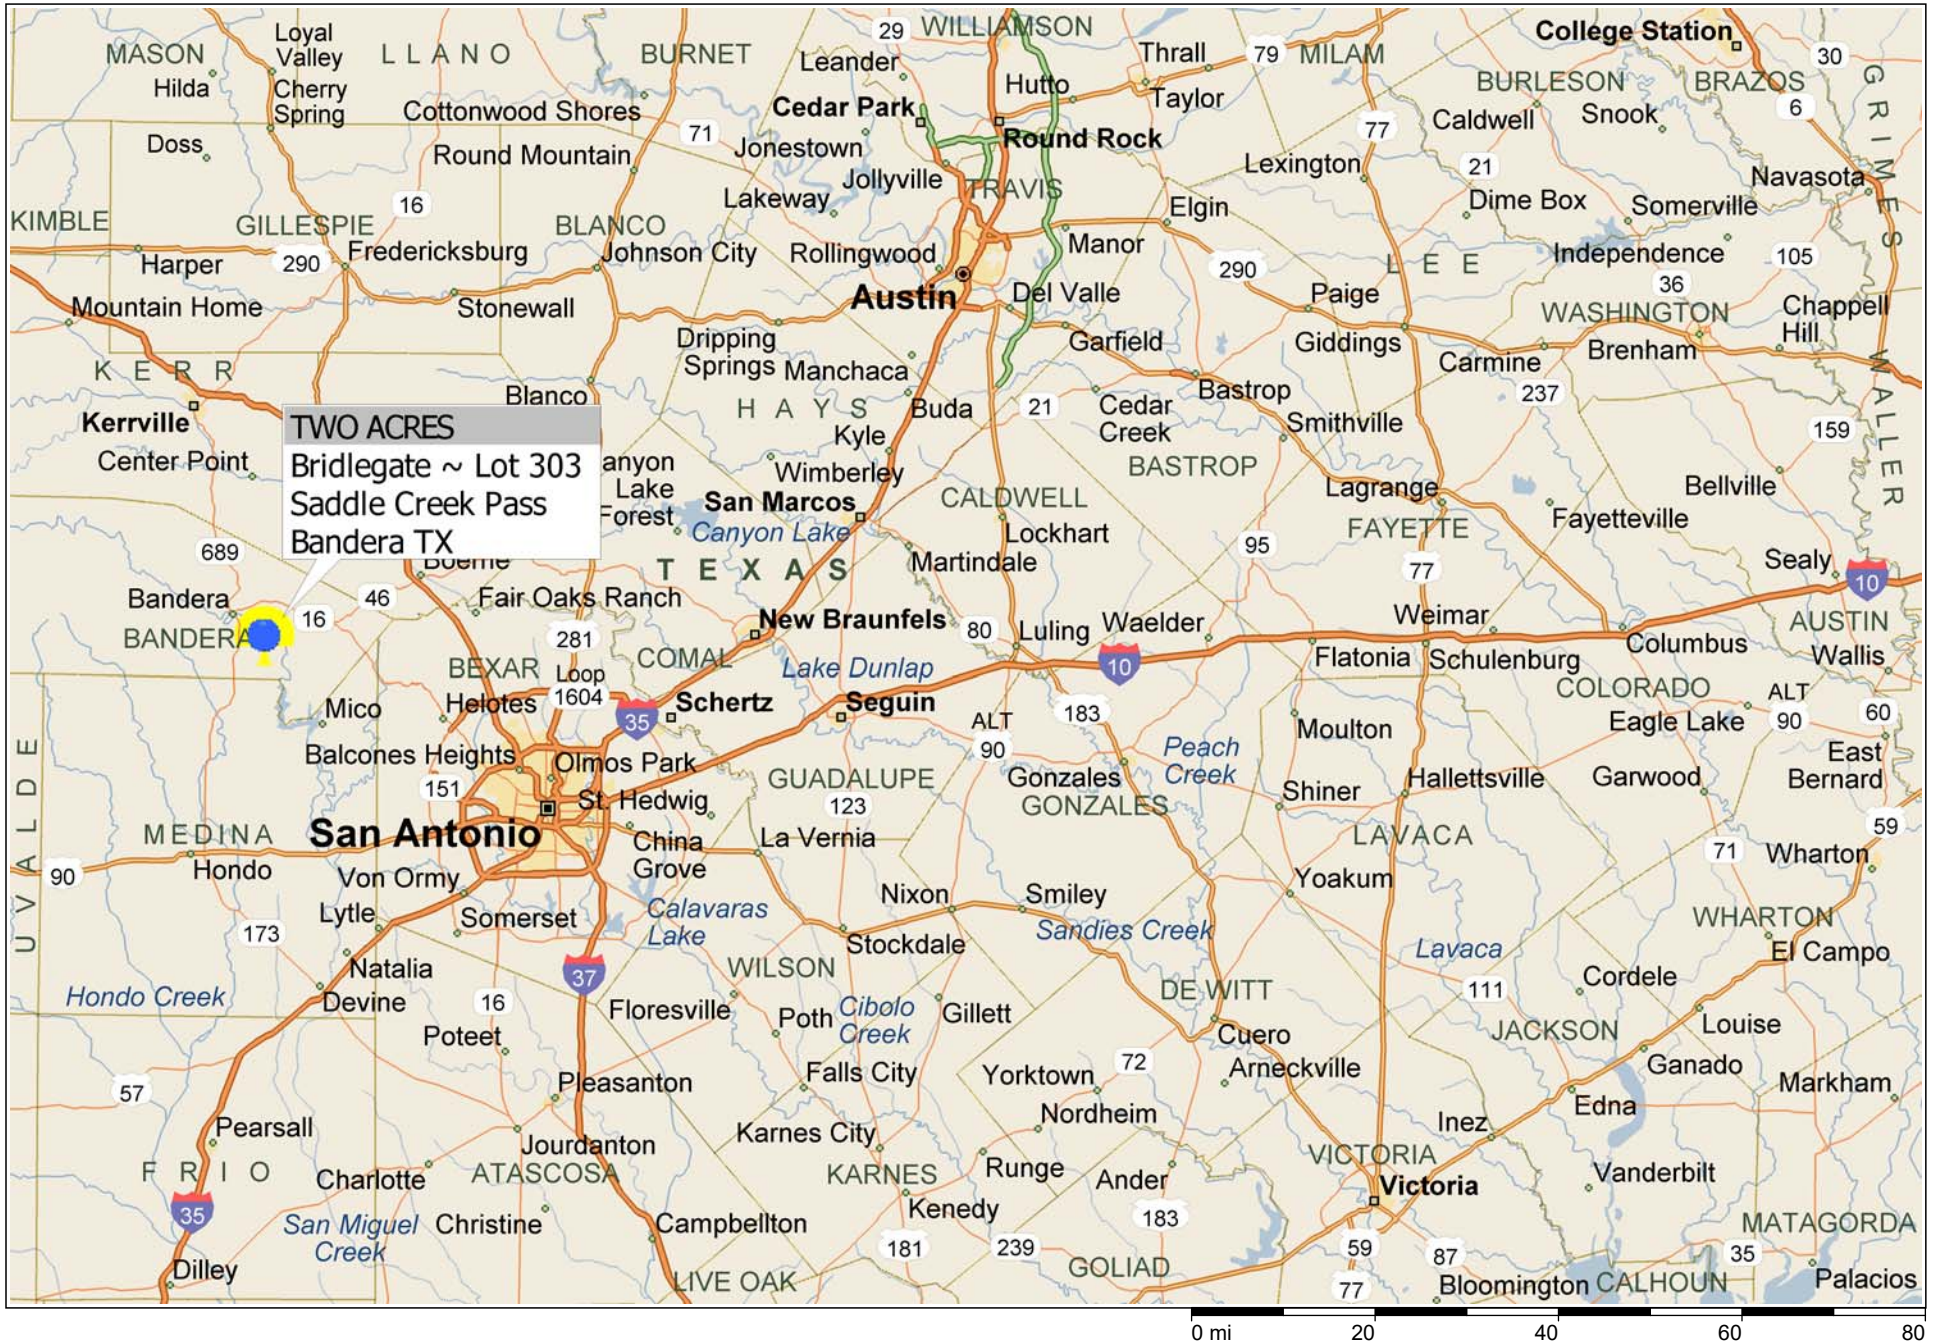

**** TWO ACRES ** Bridlegate ~ Lot 603 Saddle Creek Pass, Bandera TX**

Saddle Creek Pass

Bottle Springs Rd

Bottle Springs Rd

1260 FT

1280 FT

San Julian Creek

Bottle Springs Rd

Martingale Trail

Saddle Creek Pass

Bridle Chase

1220 FT

1200 FT

1240 FT

1240 FT

1220 FT

1240 FT

1240 FT

1260 FT

1240 FT

Saddle Creek Pass

Bottle Springs Rd

Bottle Springs Rd

Bridle Chase