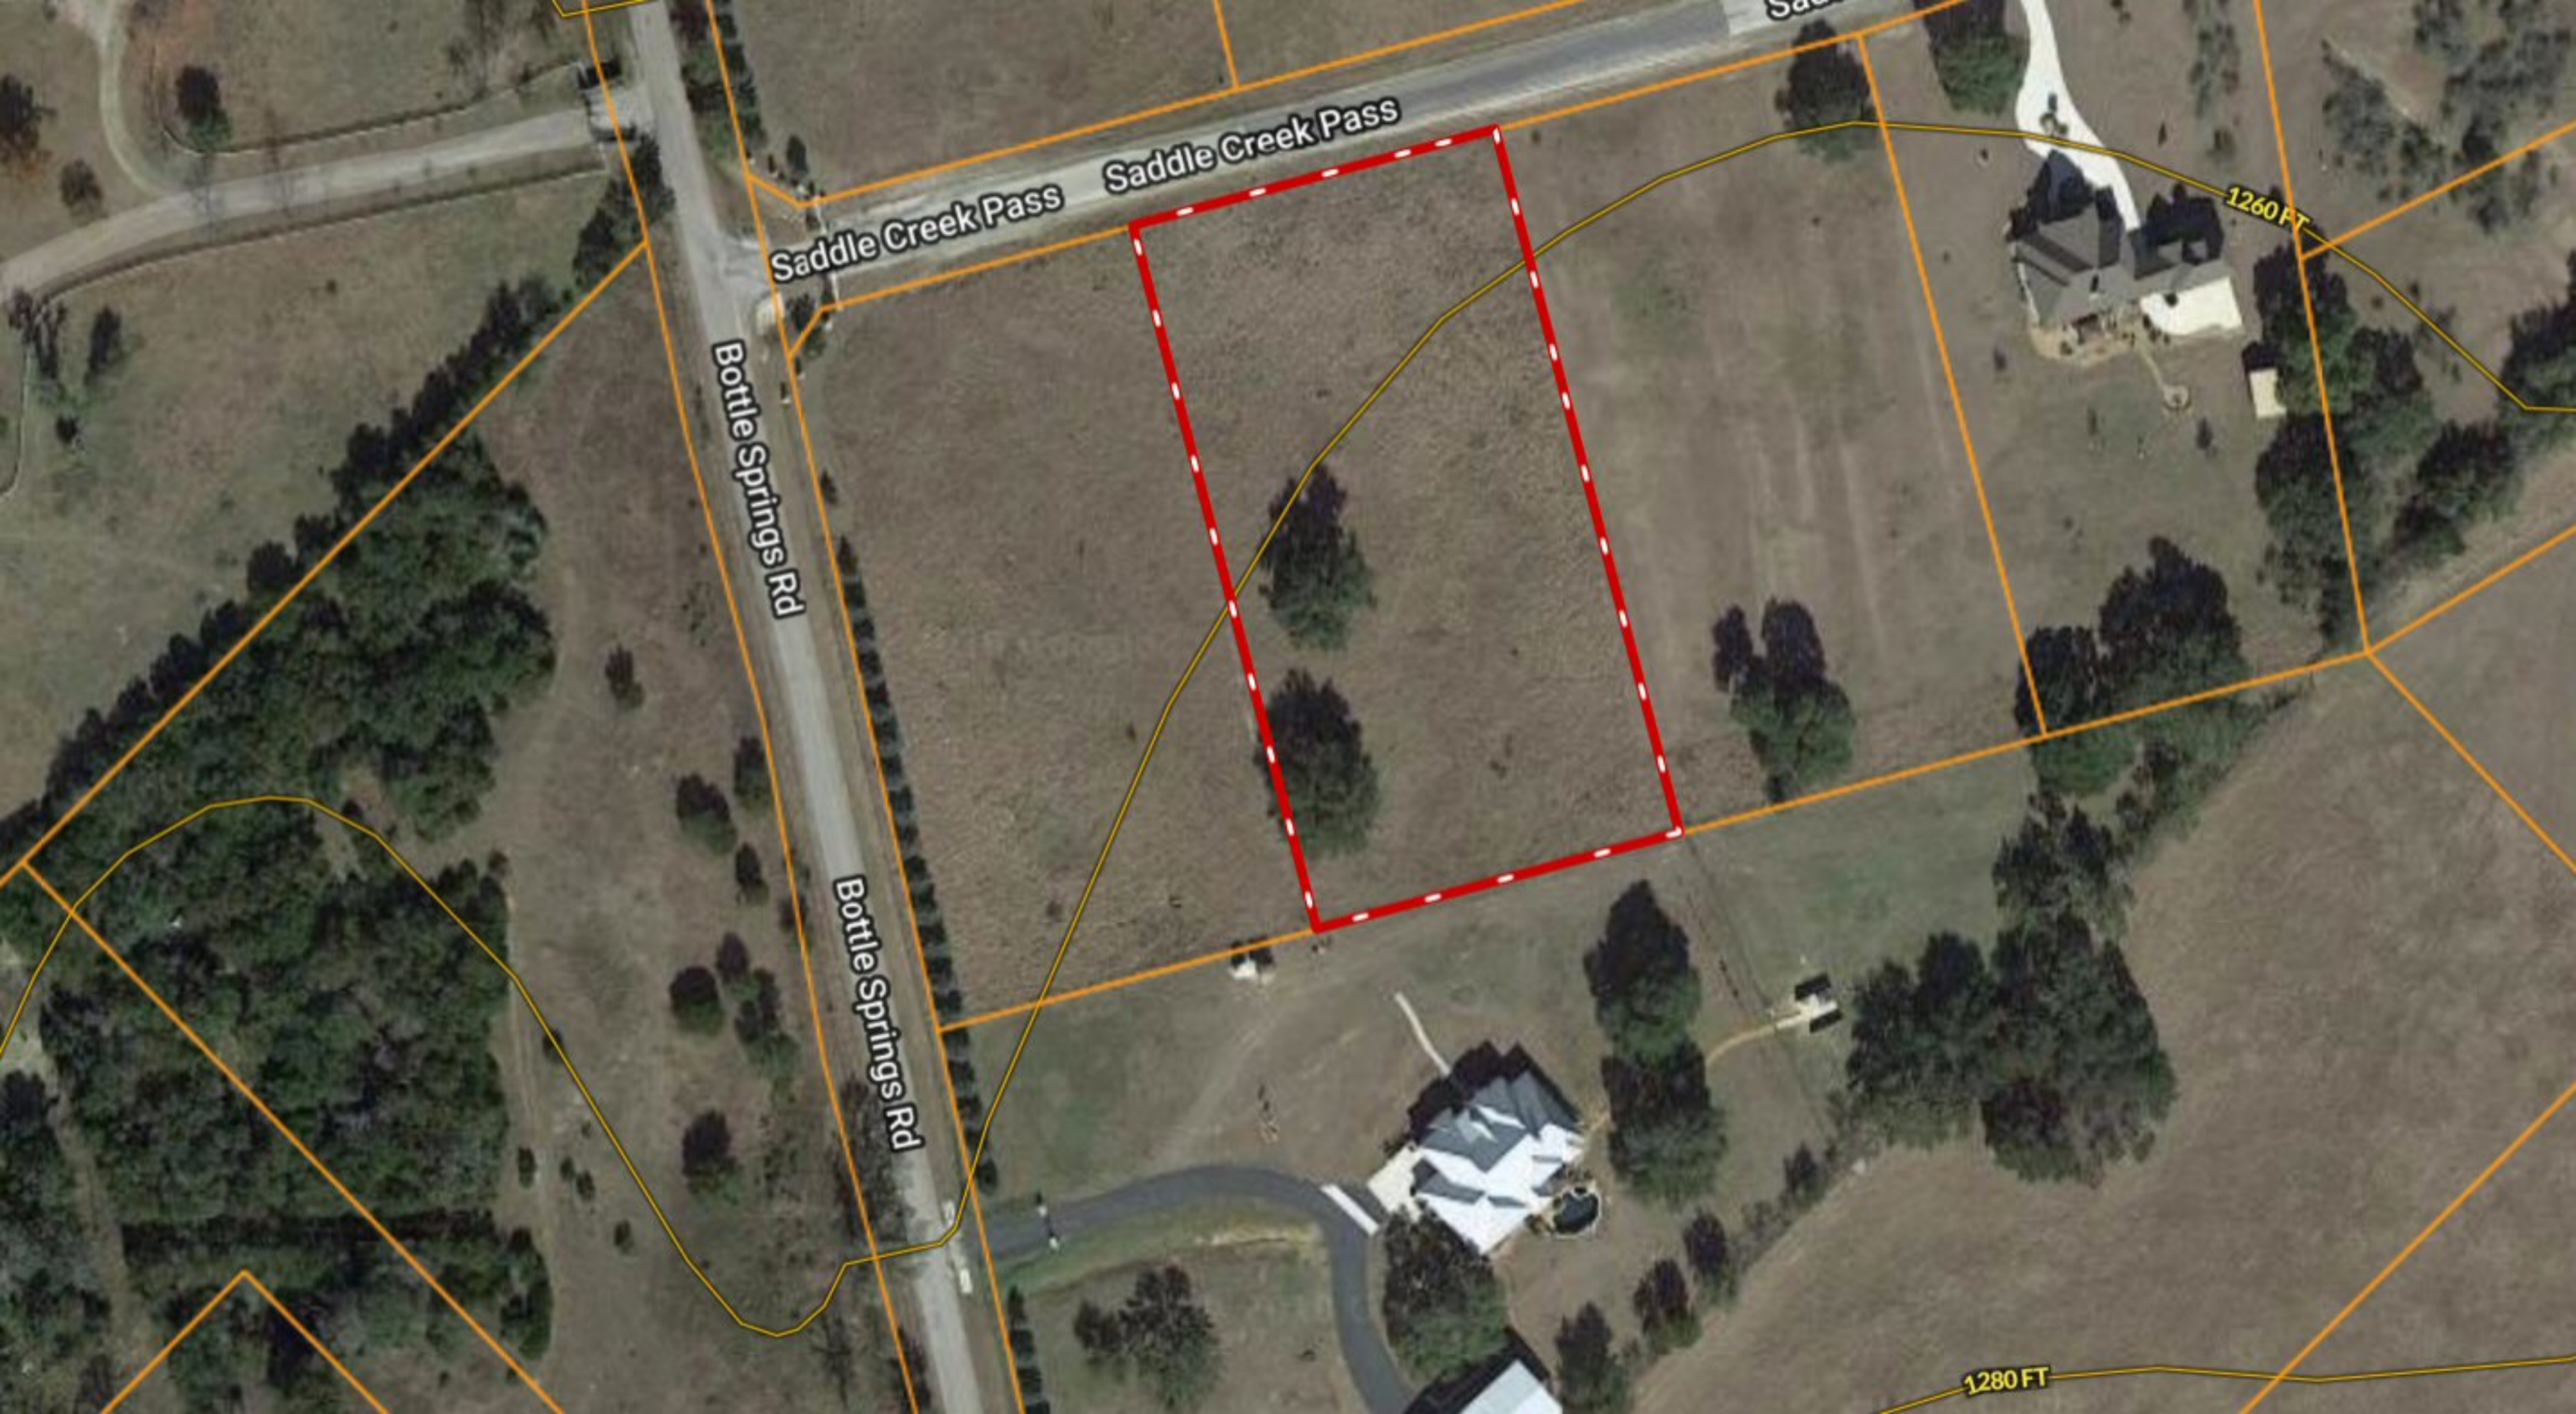

**** TWO ACRES ** Bridlegate ~ Lot 603 Saddle Creek Pass, Bandera TX**

Saddle Creek Pass

Bottle Springs Rd

Bottle Springs Rd

1260 FT

1280 FT

San Julian Creek

Bottle Springs Rd

Martingale Trail

Saddle Creek Pass

Bridle Chase

1220 FT

1200 FT

1240 FT

1240 FT

1220 FT

1240 FT

1240 FT

1260 FT

1240 FT

Saddle Creek Pass

Bottle Springs Rd

Bottle Springs Rd

Bridle Chase