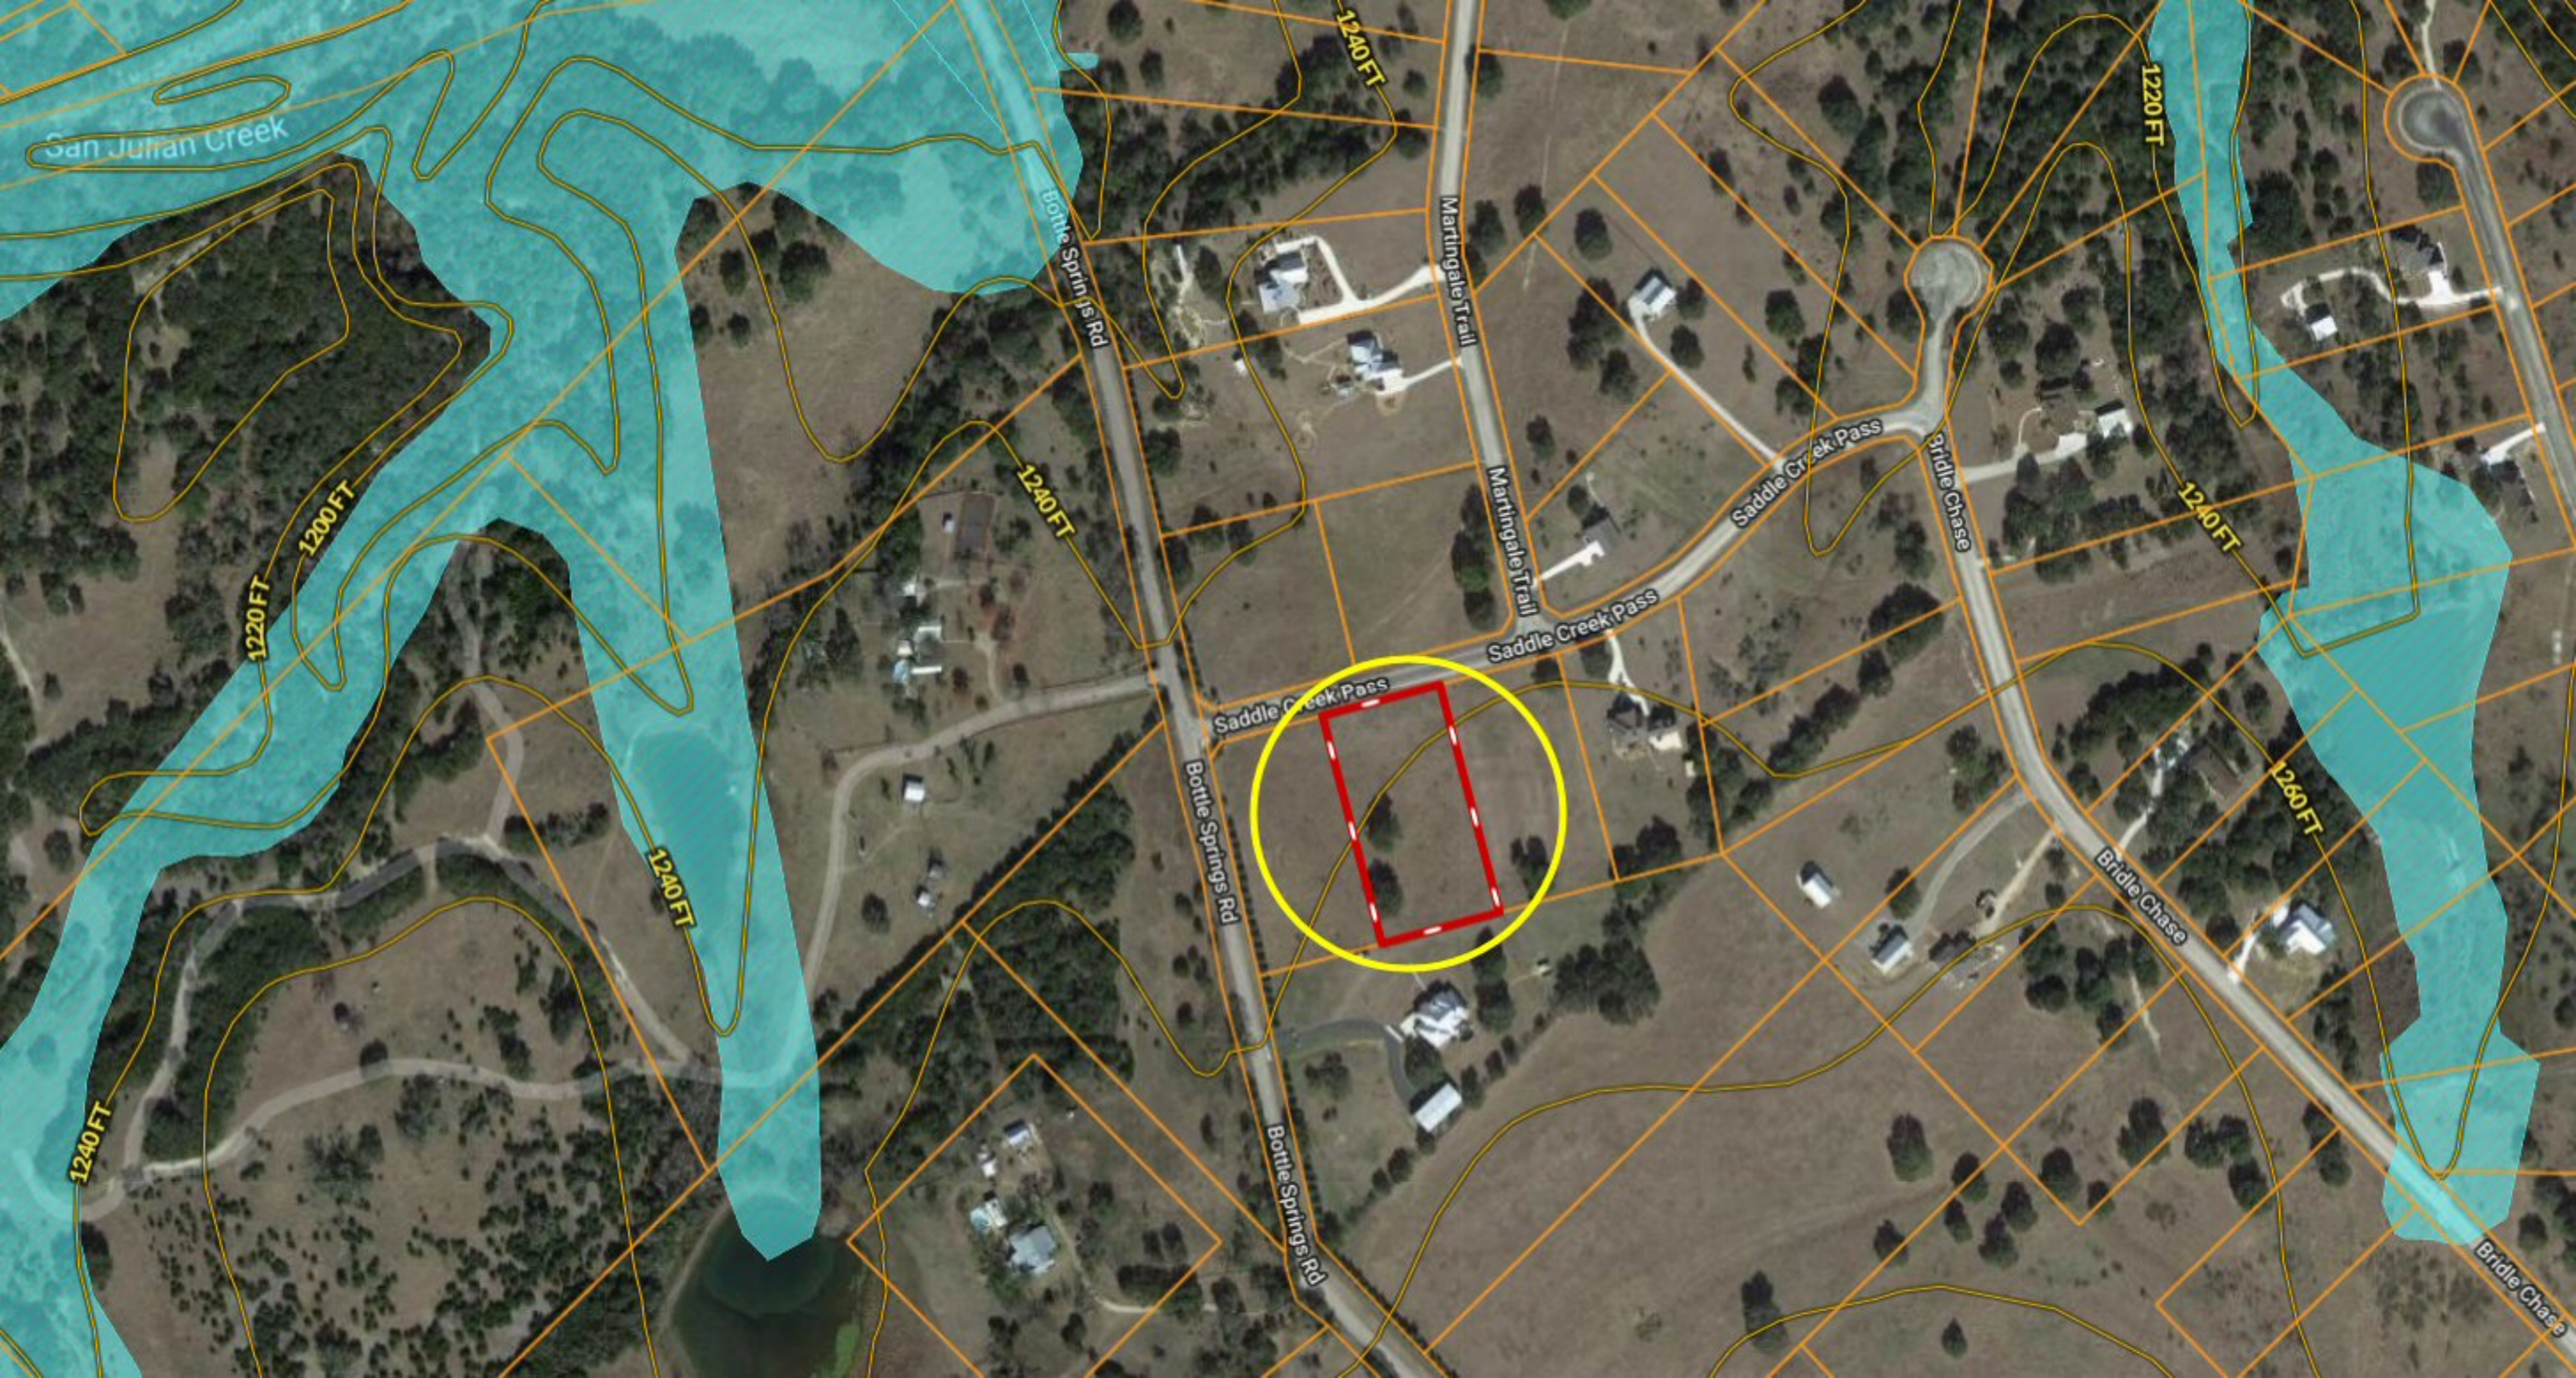

**** TWO ACRES ** Bridlegate ~ Lot 603 Saddle Creek Pass, Bandera TX**

Saddle Creek Pass

Bottle Springs Rd

Bottle Springs Rd

1260 FT

1280 FT

San Julian Creek

Bottle Springs Rd

Martingale Trail

Saddle Creek Pass

Bridle Chase

1220 FT

1200 FT

1240 FT

1240 FT

1220 FT

1240 FT

1240 FT

1260 FT

1240 FT

Saddle Creek Pass

Bottle Springs Rd

Bottle Springs Rd

Bridle Chase

Bridle Chase