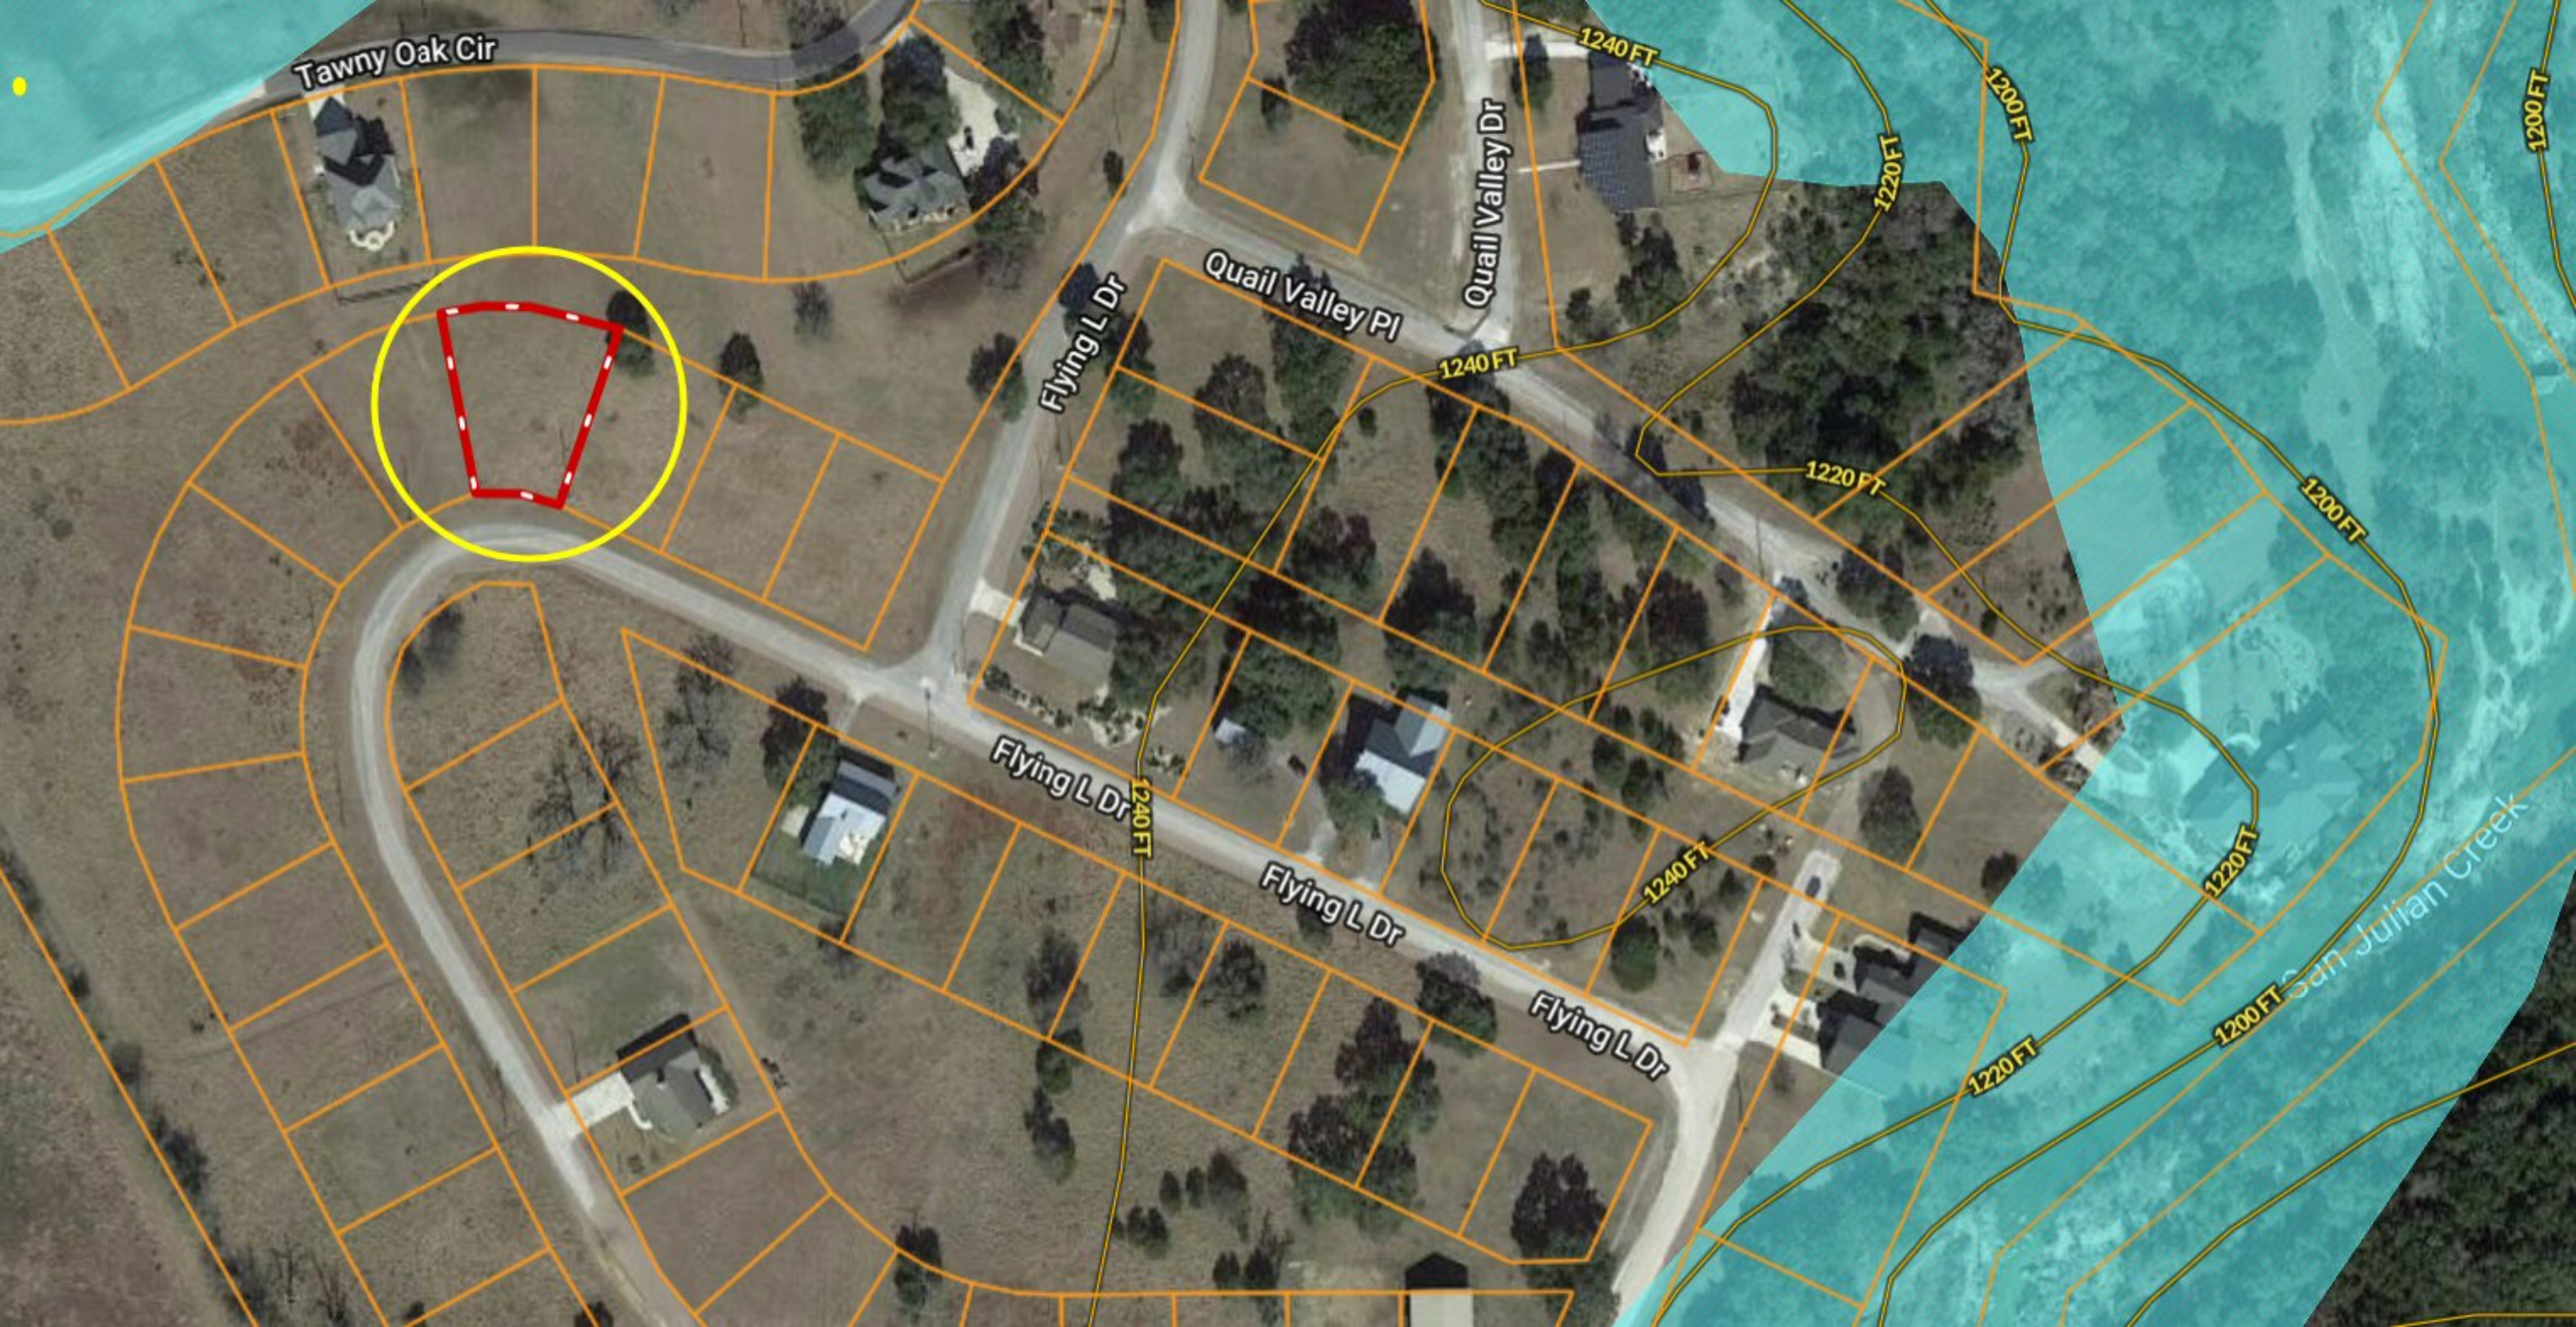

# 0.3-ac Flying L Ranch ~ Lot 34 Brown Saddle Circle, Bandera TX

Copyright © and (P) 1988–2010 Microsoft Corporation and/or its suppliers. All rights reserved. <http://www.microsoft.com/mappoint/>  
Certain mapping and direction data © 2010 NAVTEQ. All rights reserved. The Data for areas of Canada includes information taken with permission from Canadian authorities, including: © Her Majesty the Queen in Right of Canada, © Queen's Printer for Ontario. NAVTEQ and NAVTEQ ON BOARD are trademarks of NAVTEQ. © 2010 Tele Atlas North America, Inc. All rights reserved. Tele Atlas and Tele Atlas North America are trademarks of Tele Atlas, Inc. © 2010 by Applied Geographic Systems. All rights reserved.

Tawny Oak Cir

Flying L Dr

Quail Valley Pl

Quail Valley Dr

Flying L Dr

Flying L Dr

Flying L Dr

San Julian Creek

1240 FT

1220 FT

1220 FT

1200 FT

1200 FT

Tawny Oak Cir

Tawny Oak Cir

Flying L Dr

Quail Valley Dr

Quail Valley Dr

Quail Valley Pl

Flying L Dr

Flying L Dr

1240 FT

240 FT

Tawny Oak Cir