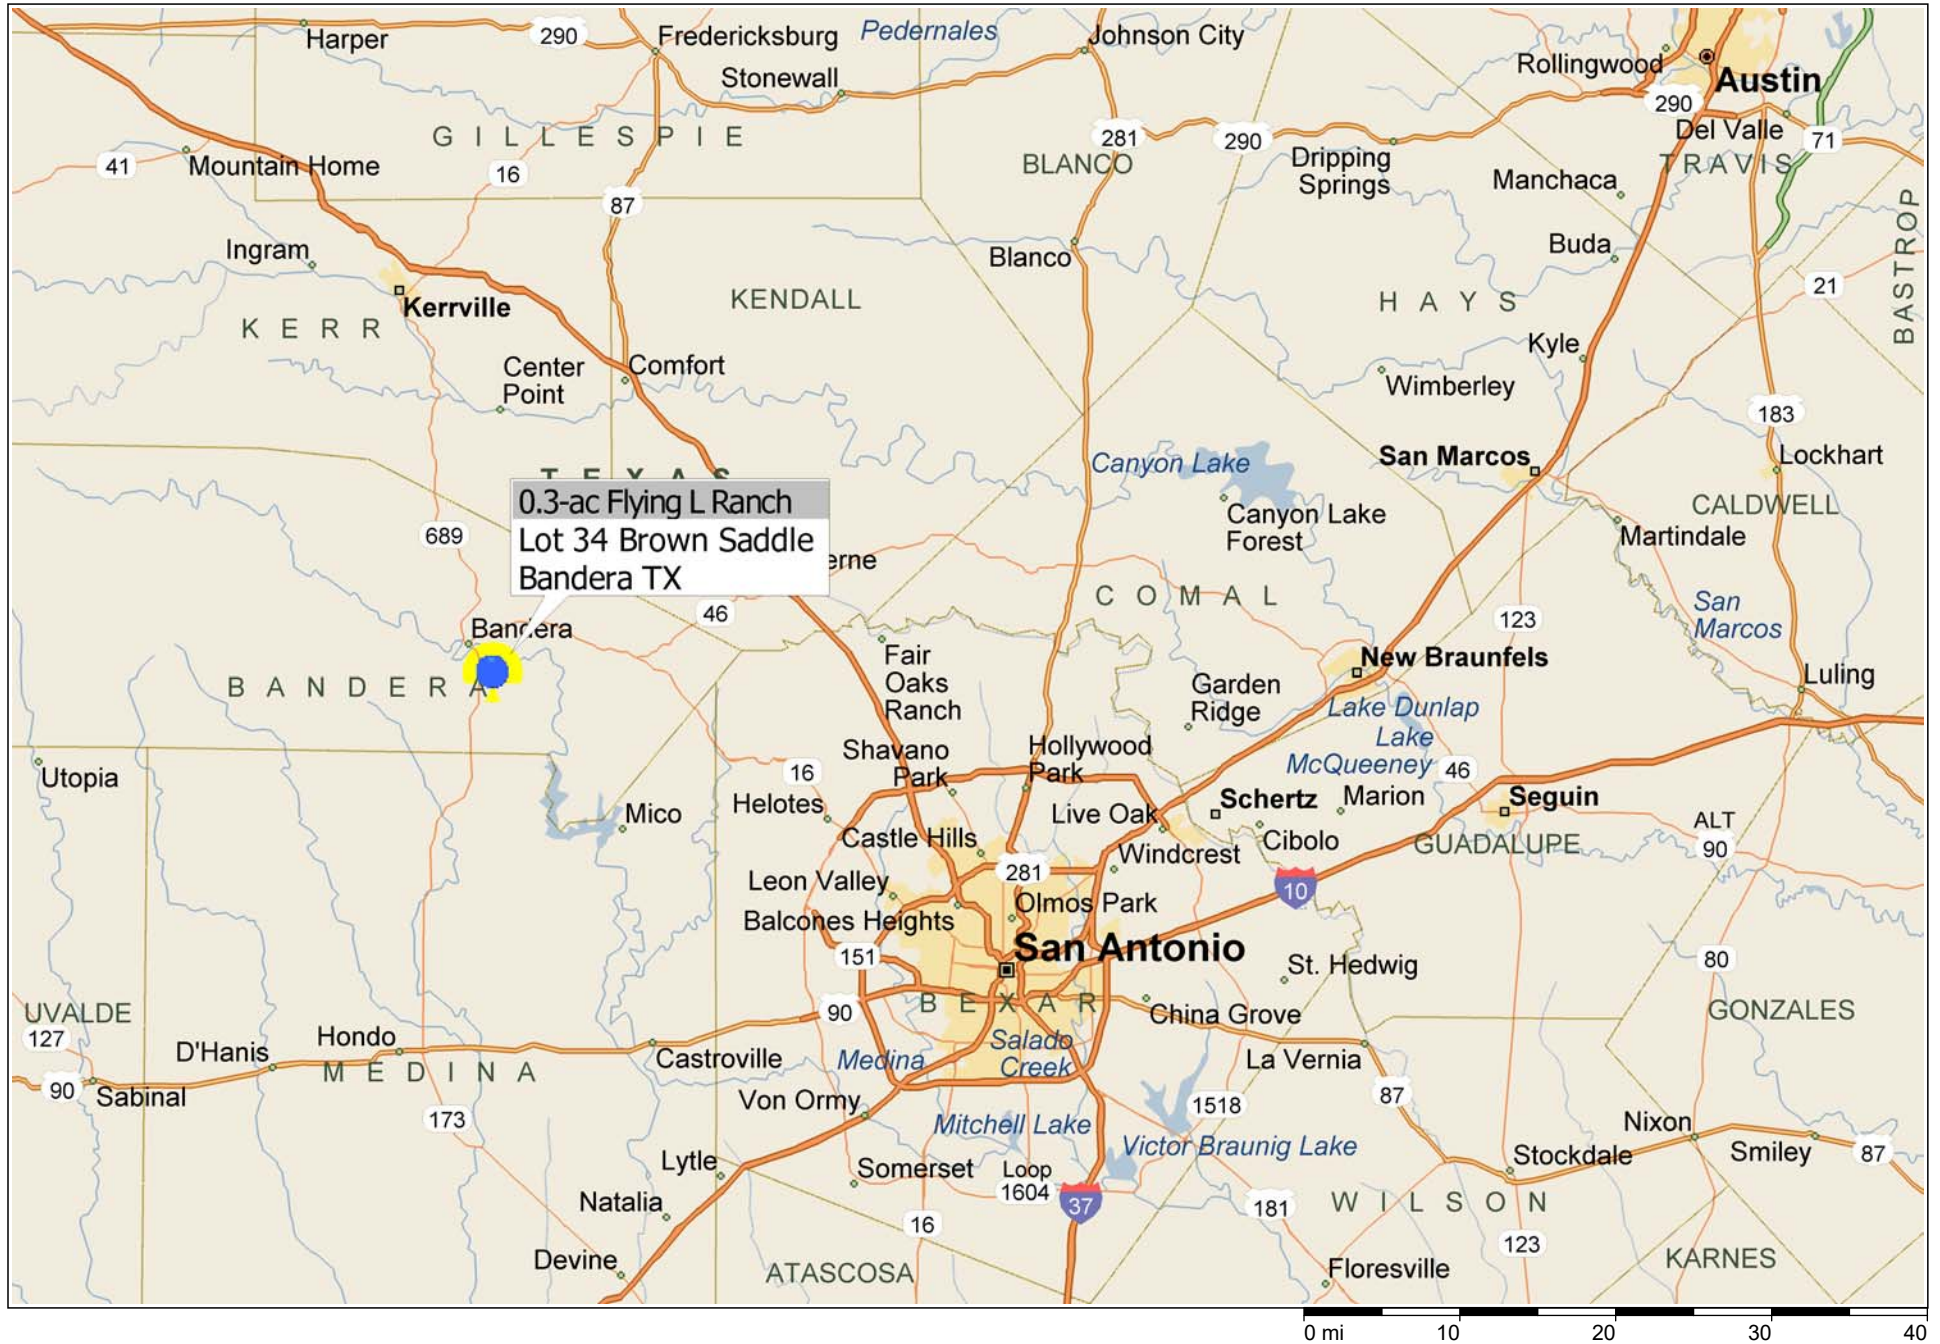

# 0.3-ac Flying L Ranch ~ Lot 34 Brown Saddle Circle, Bandera TX

Copyright © and (P) 1988–2010 Microsoft Corporation and/or its suppliers. All rights reserved. <http://www.microsoft.com/mappoint/>  
Certain mapping and direction data © 2010 NAVTEQ. All rights reserved. The Data for areas of Canada includes information taken with permission from Canadian authorities, including: © Her Majesty the Queen in Right of Canada, © Queen's Printer for Ontario. NAVTEQ and NAVTEQ ON BOARD are trademarks of NAVTEQ. © 2010 Tele Atlas North America, Inc. All rights reserved. Tele Atlas and Tele Atlas North America are trademarks of Tele Atlas, Inc. © 2010 by Applied Geographic Systems. All rights reserved.

Tawny Oak Cir

Flying L Dr

Quail Valley Pl

Quail Valley Dr

Flying L Dr

Flying L Dr

Flying L Dr

San Julian Creek

1240 FT

1220 FT

1220 FT

1200 FT

1200 FT

Tawny Oak Cir

Tawny Oak Cir

Flying L Dr

Quail Valley Dr

Quail Valley Dr

Quail Valley Pl

Flying L Dr

Flying L Dr

1240 FT

240 FT

Tawny Oak Cir