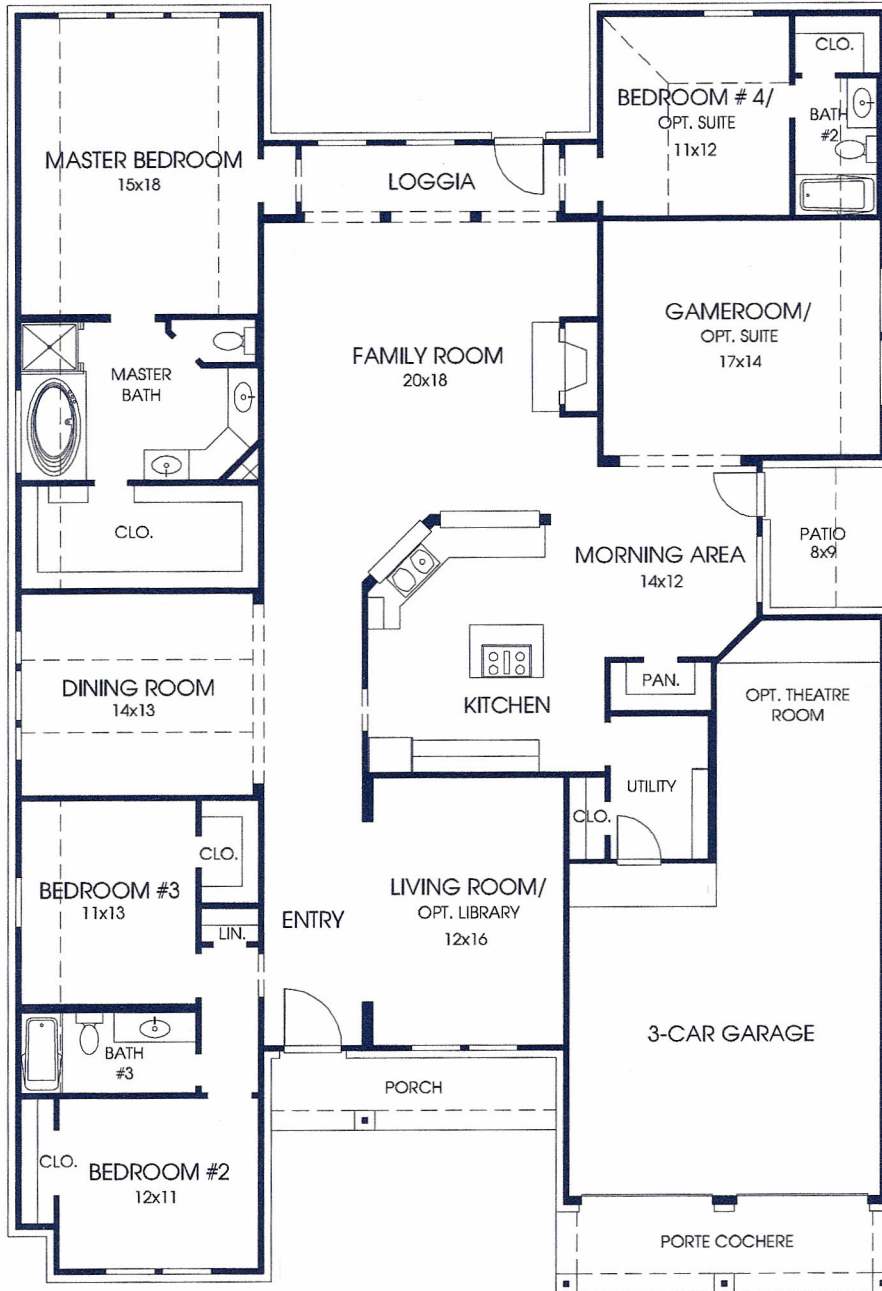

DESIGNS

Plan 3029W

This home contains approximately 3,029 square feet and includes four bedrooms and three baths.

Note: The options listed on this brochure are available at an additional cost.

PERRY HOMES