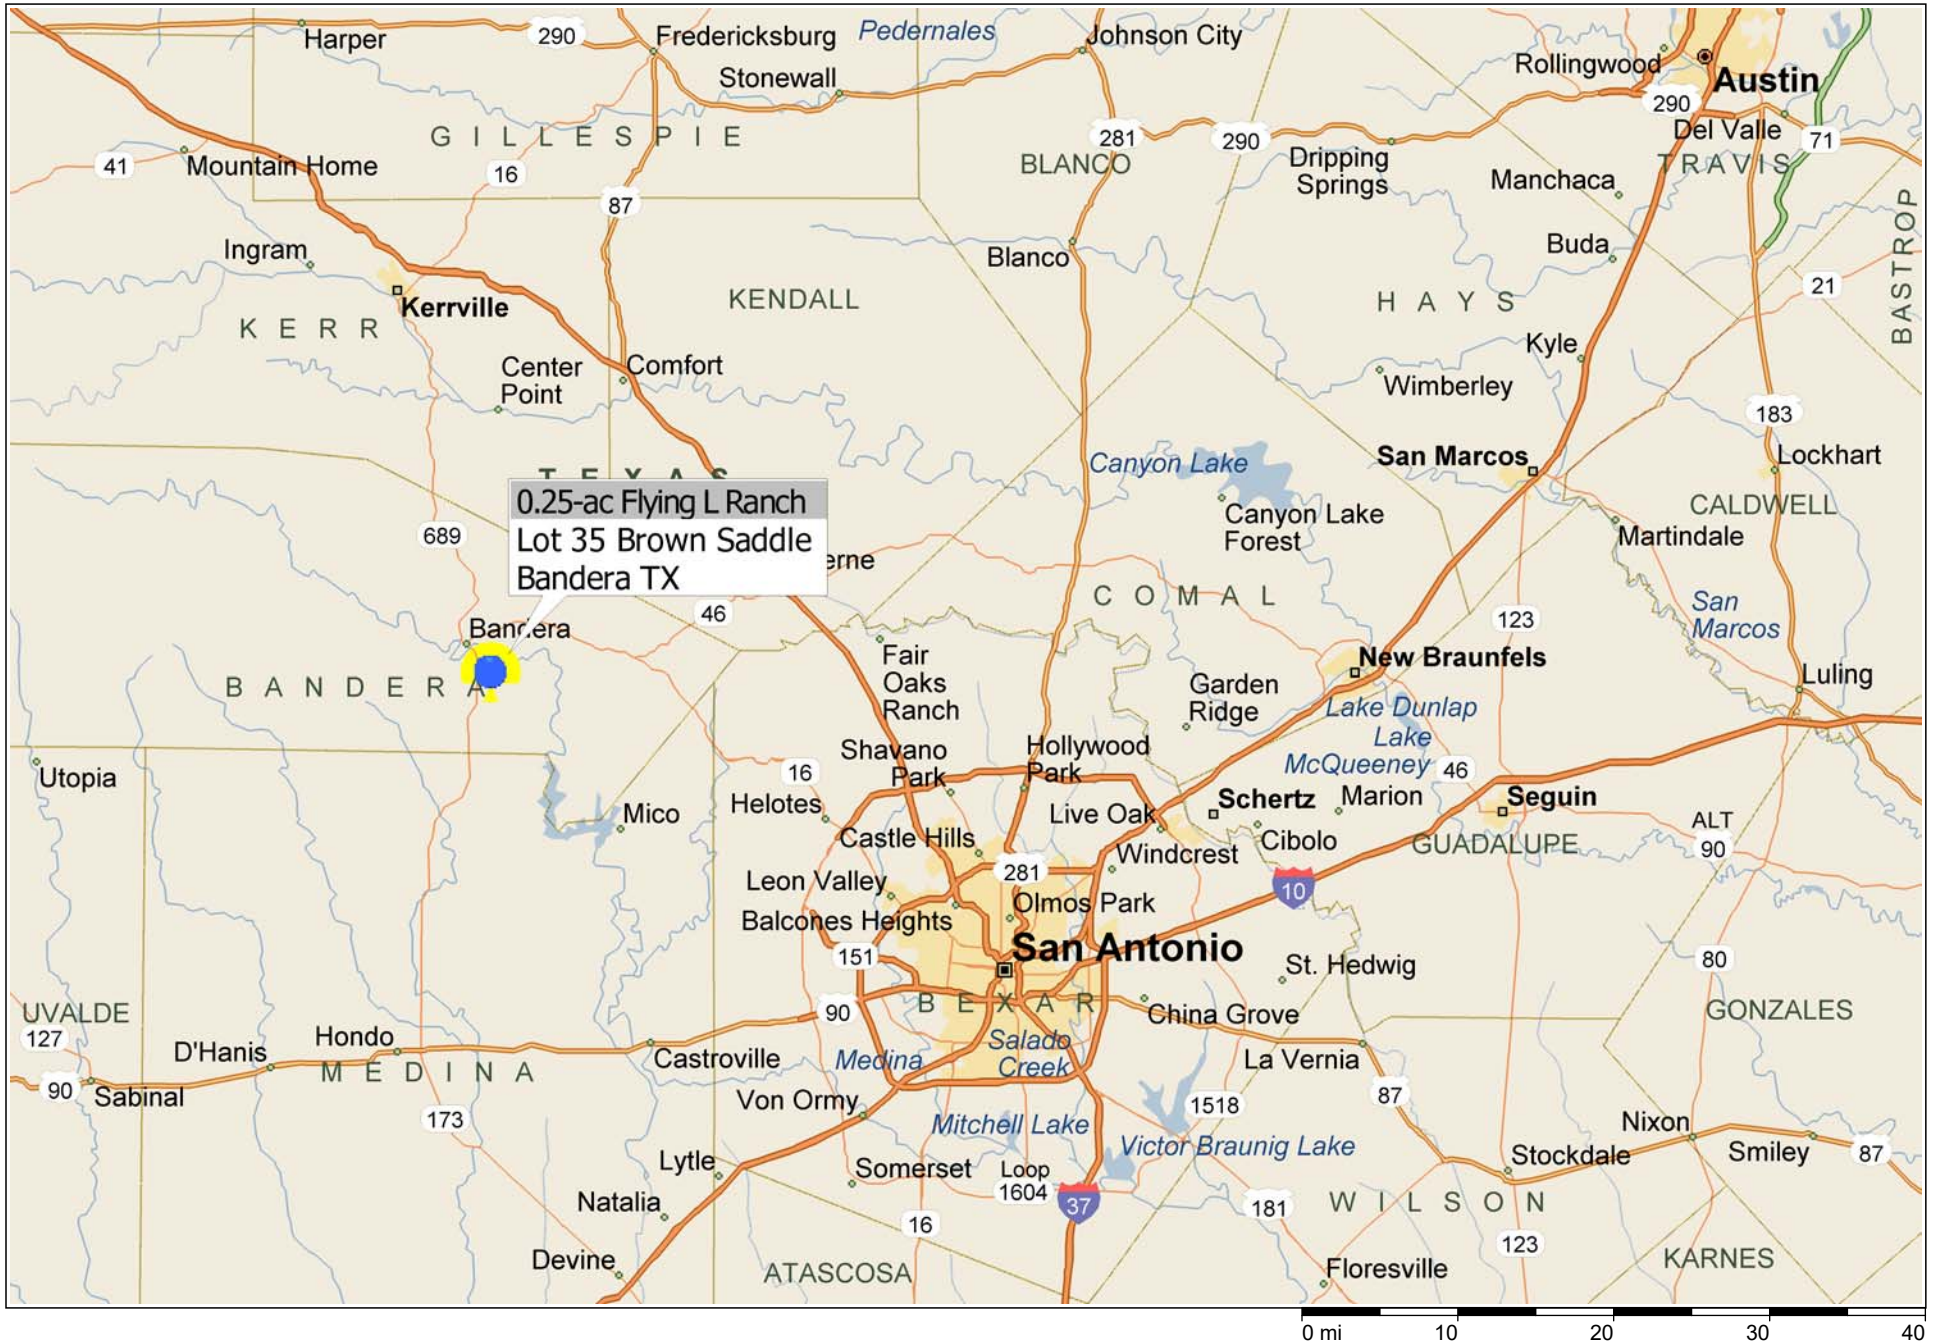

# 0.25-ac Flying L Ranch ~ Lot 35 Brown Saddle Circle, Bandera TX

Tawny Oak Cir

Flying L Dr

Quail Valley Pl

Quail Valley Dr

Flying L Dr

Flying L Dr

Flying L Dr

1240 FT

1220 FT

1220 FT

1200 FT

Tawny Oak Cir

Tawny Oak Cir

Flying L

Quail Valley Dr

Quail Valley Dr

Flying L Dr

Quail Valley Pl

1240 FT

Flying L Dr

1240 FT

Flying L Dr

Fly