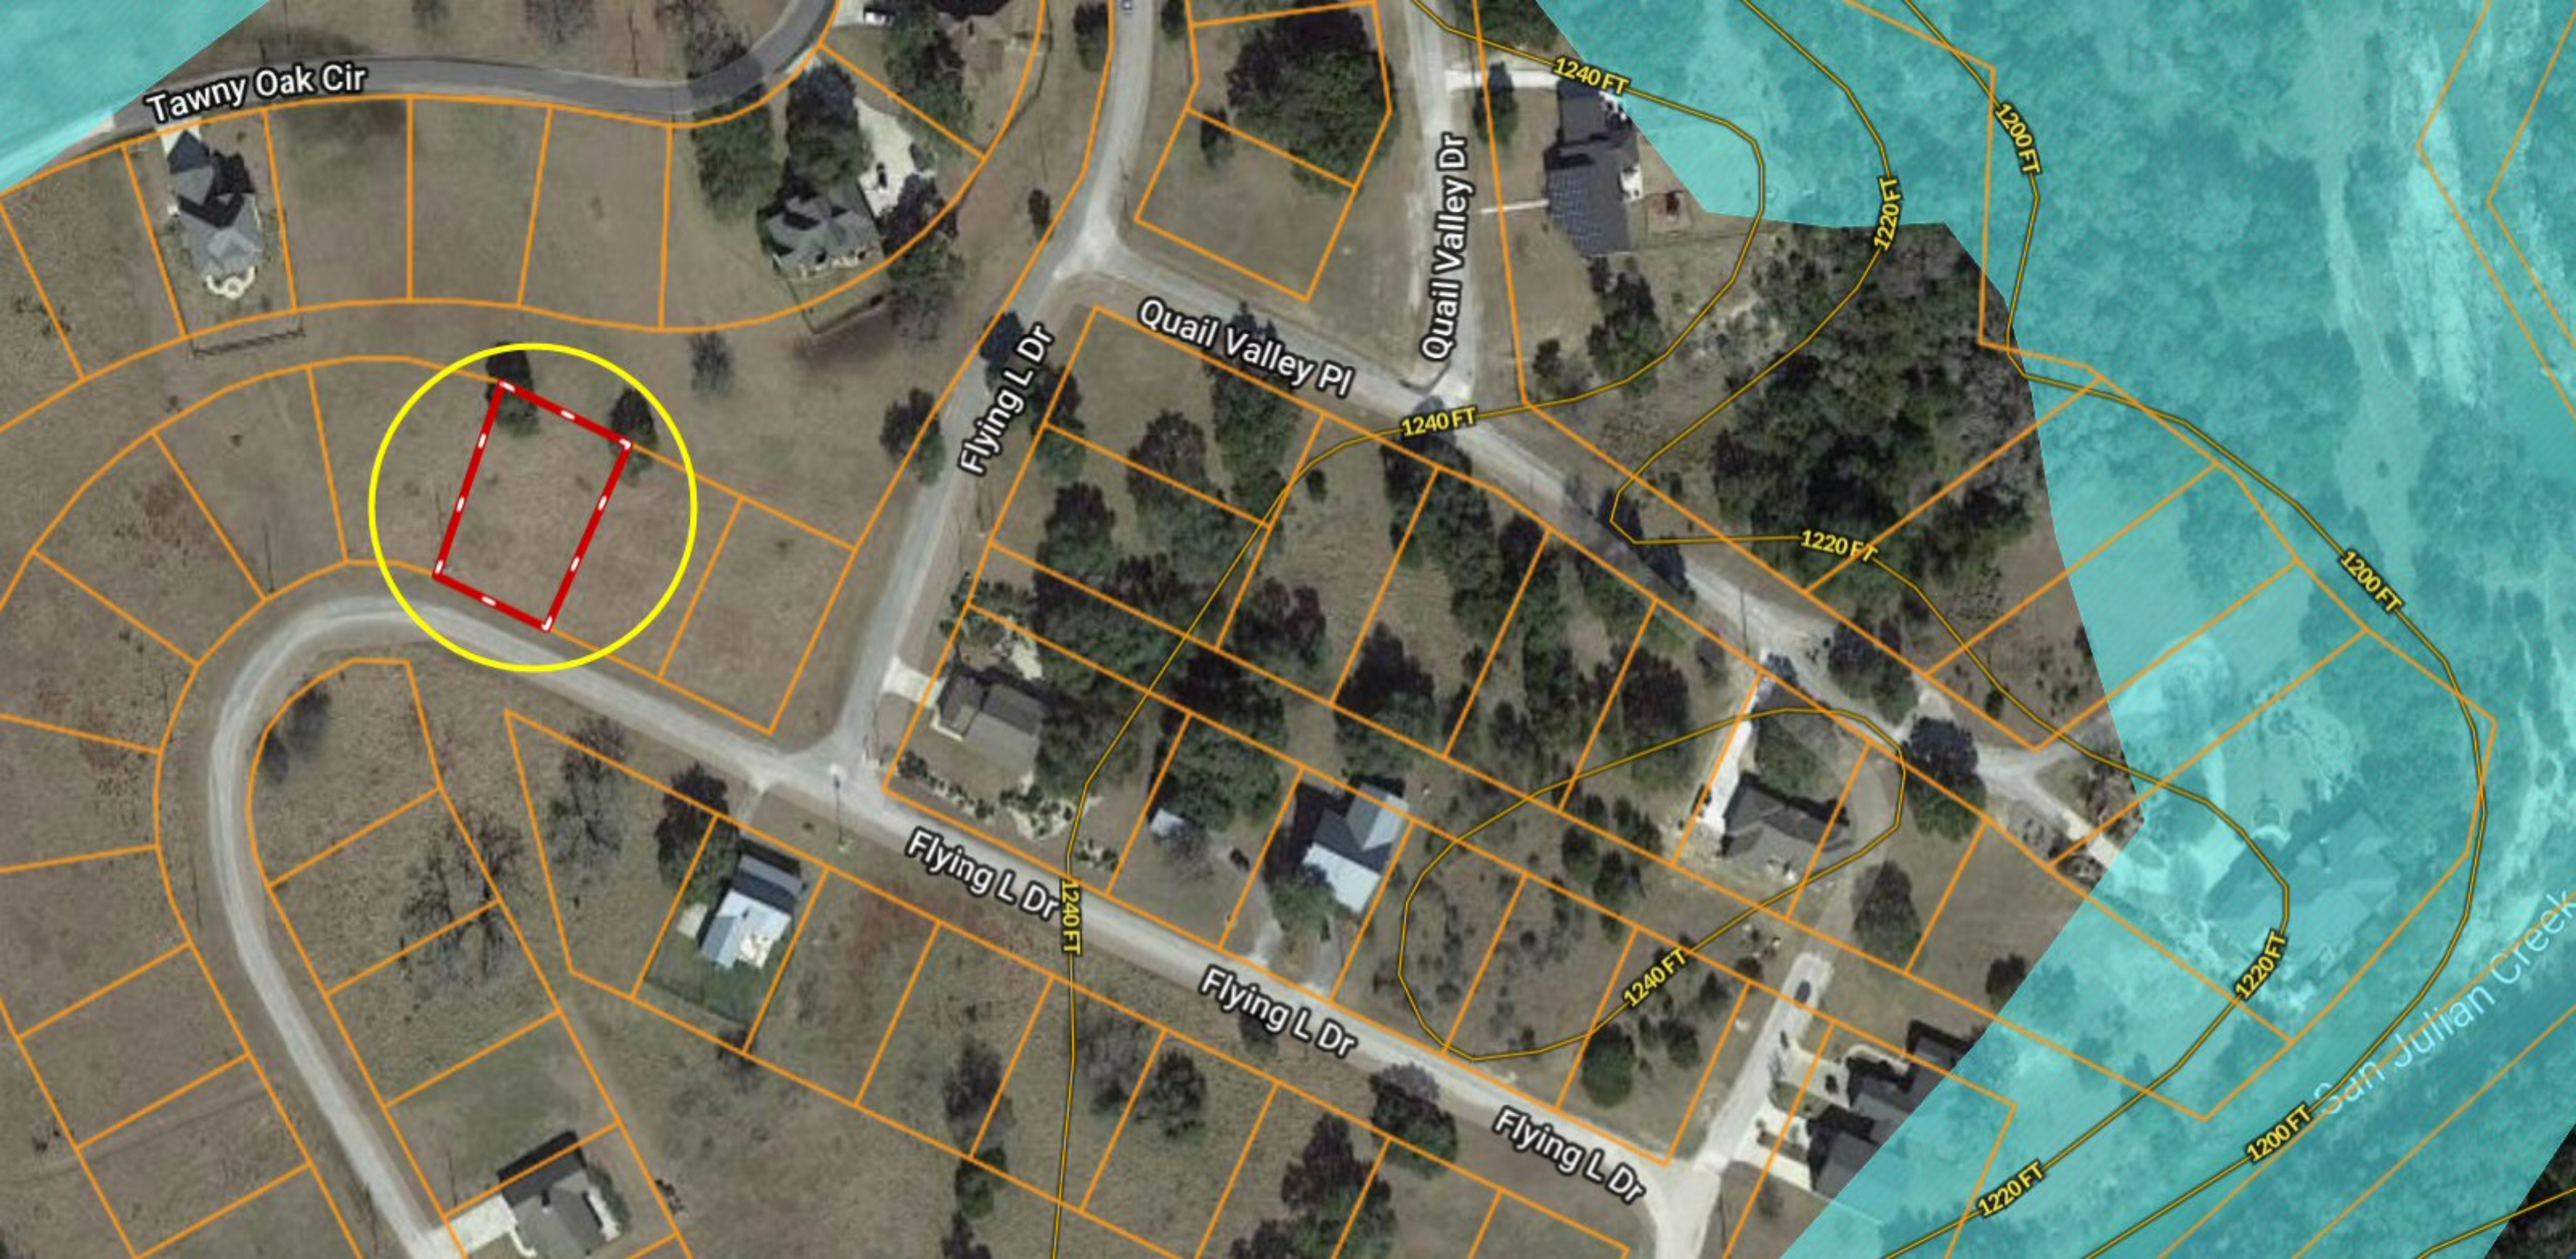

# 0.25-ac Flying L Ranch ~ Lot 35 Brown Saddle Circle, Bandera TX

Tawny Oak Cir

Flying L Dr

Quail Valley Pl

Quail Valley Dr

Flying L Dr

Flying L Dr

Flying L Dr

San Julian Creek

1240 FT

1240 FT

1220 FT

1200 FT

1220 FT

1200 FT

1240 FT

1240 FT

1220 FT

1220 FT

1200 FT

Tawny Oak Cir

Tawny Oak Cir

Flying L

Quail Valley Dr

Quail Valley Dr

Flying L Dr

Quail Valley Pl

1240 FT

Flying L Dr

1240 FT

Flying L Dr

Fly