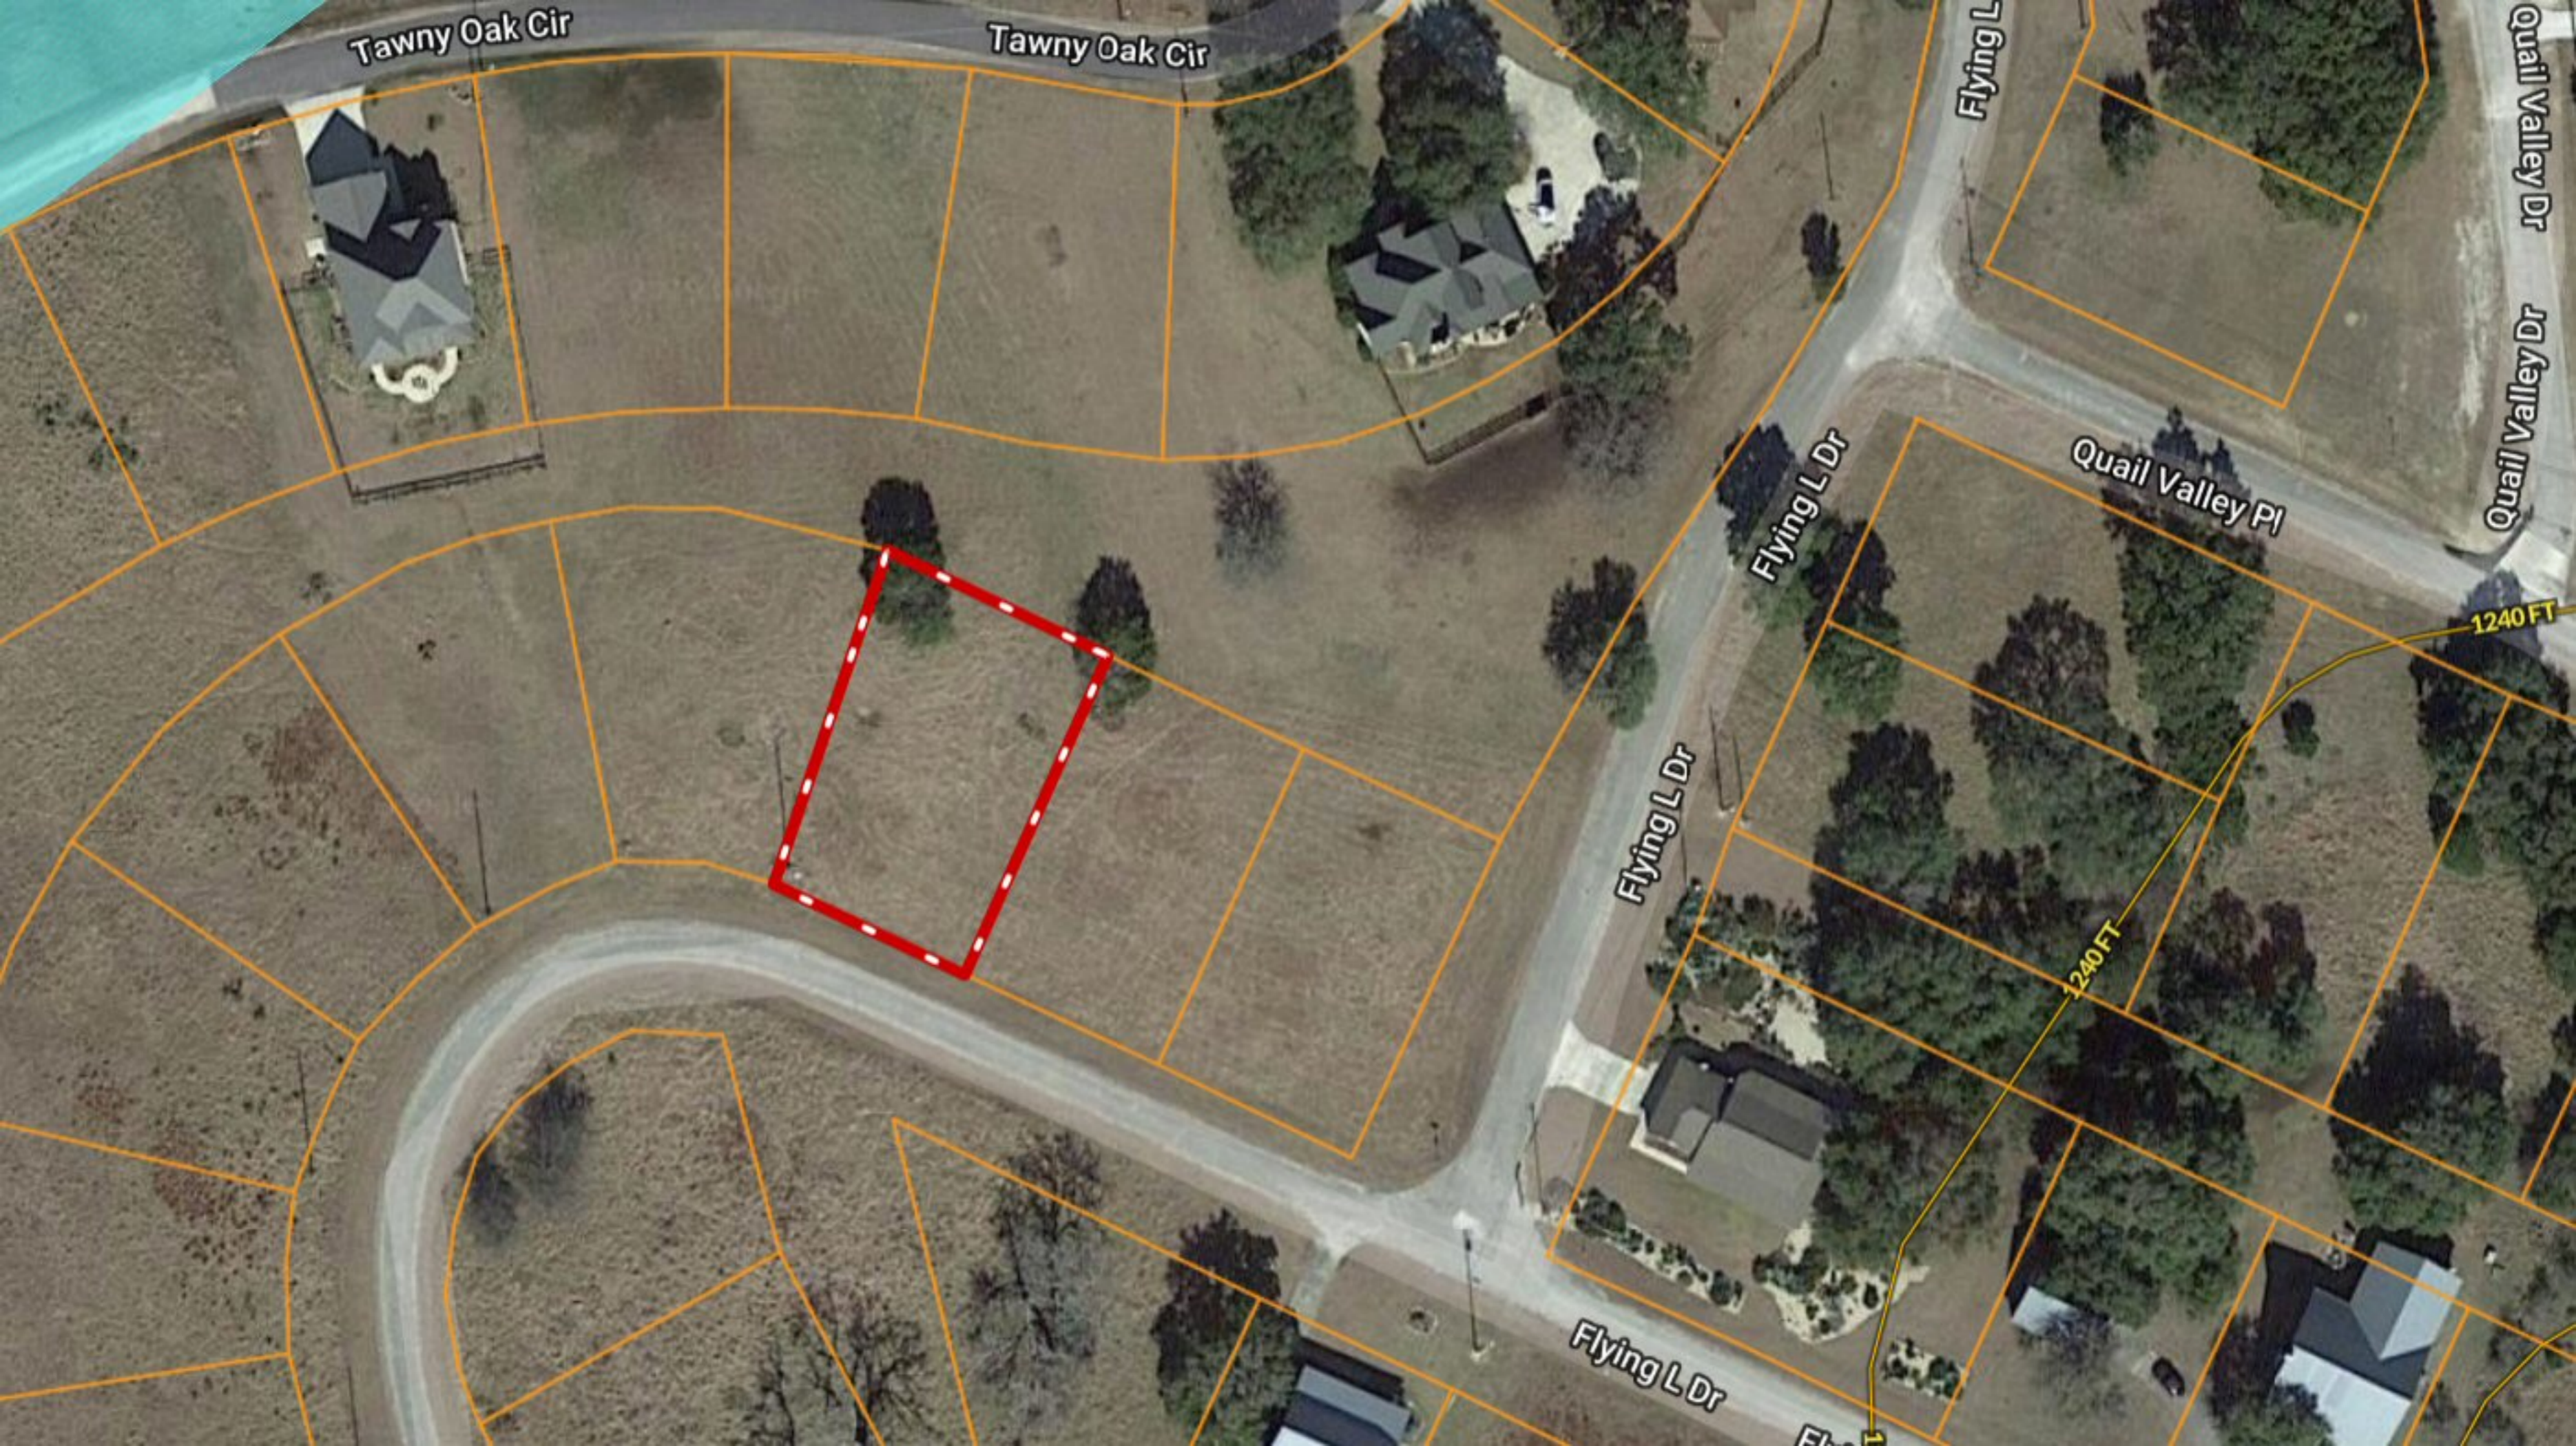

# 0.25-ac Flying L Ranch ~ Lot 35 Brown Saddle Circle, Bandera TX

Tawny Oak Cir

Flying L Dr

Quail Valley Pl

Quail Valley Dr

Flying L Dr

Flying L Dr

Flying L Dr

San Julian Creek

1240 FT

1240 FT

1220 FT

1200 FT

1220 FT

1200 FT

1240 FT

1240 FT

1220 FT

1220 FT

1200 FT

Tawny Oak Cir

Tawny Oak Cir

Flying L

Quail Valley Dr

Quail Valley Dr

Flying L Dr

Quail Valley Pl

1240 FT

Flying L Dr

1240 FT

Flying L Dr

Fly