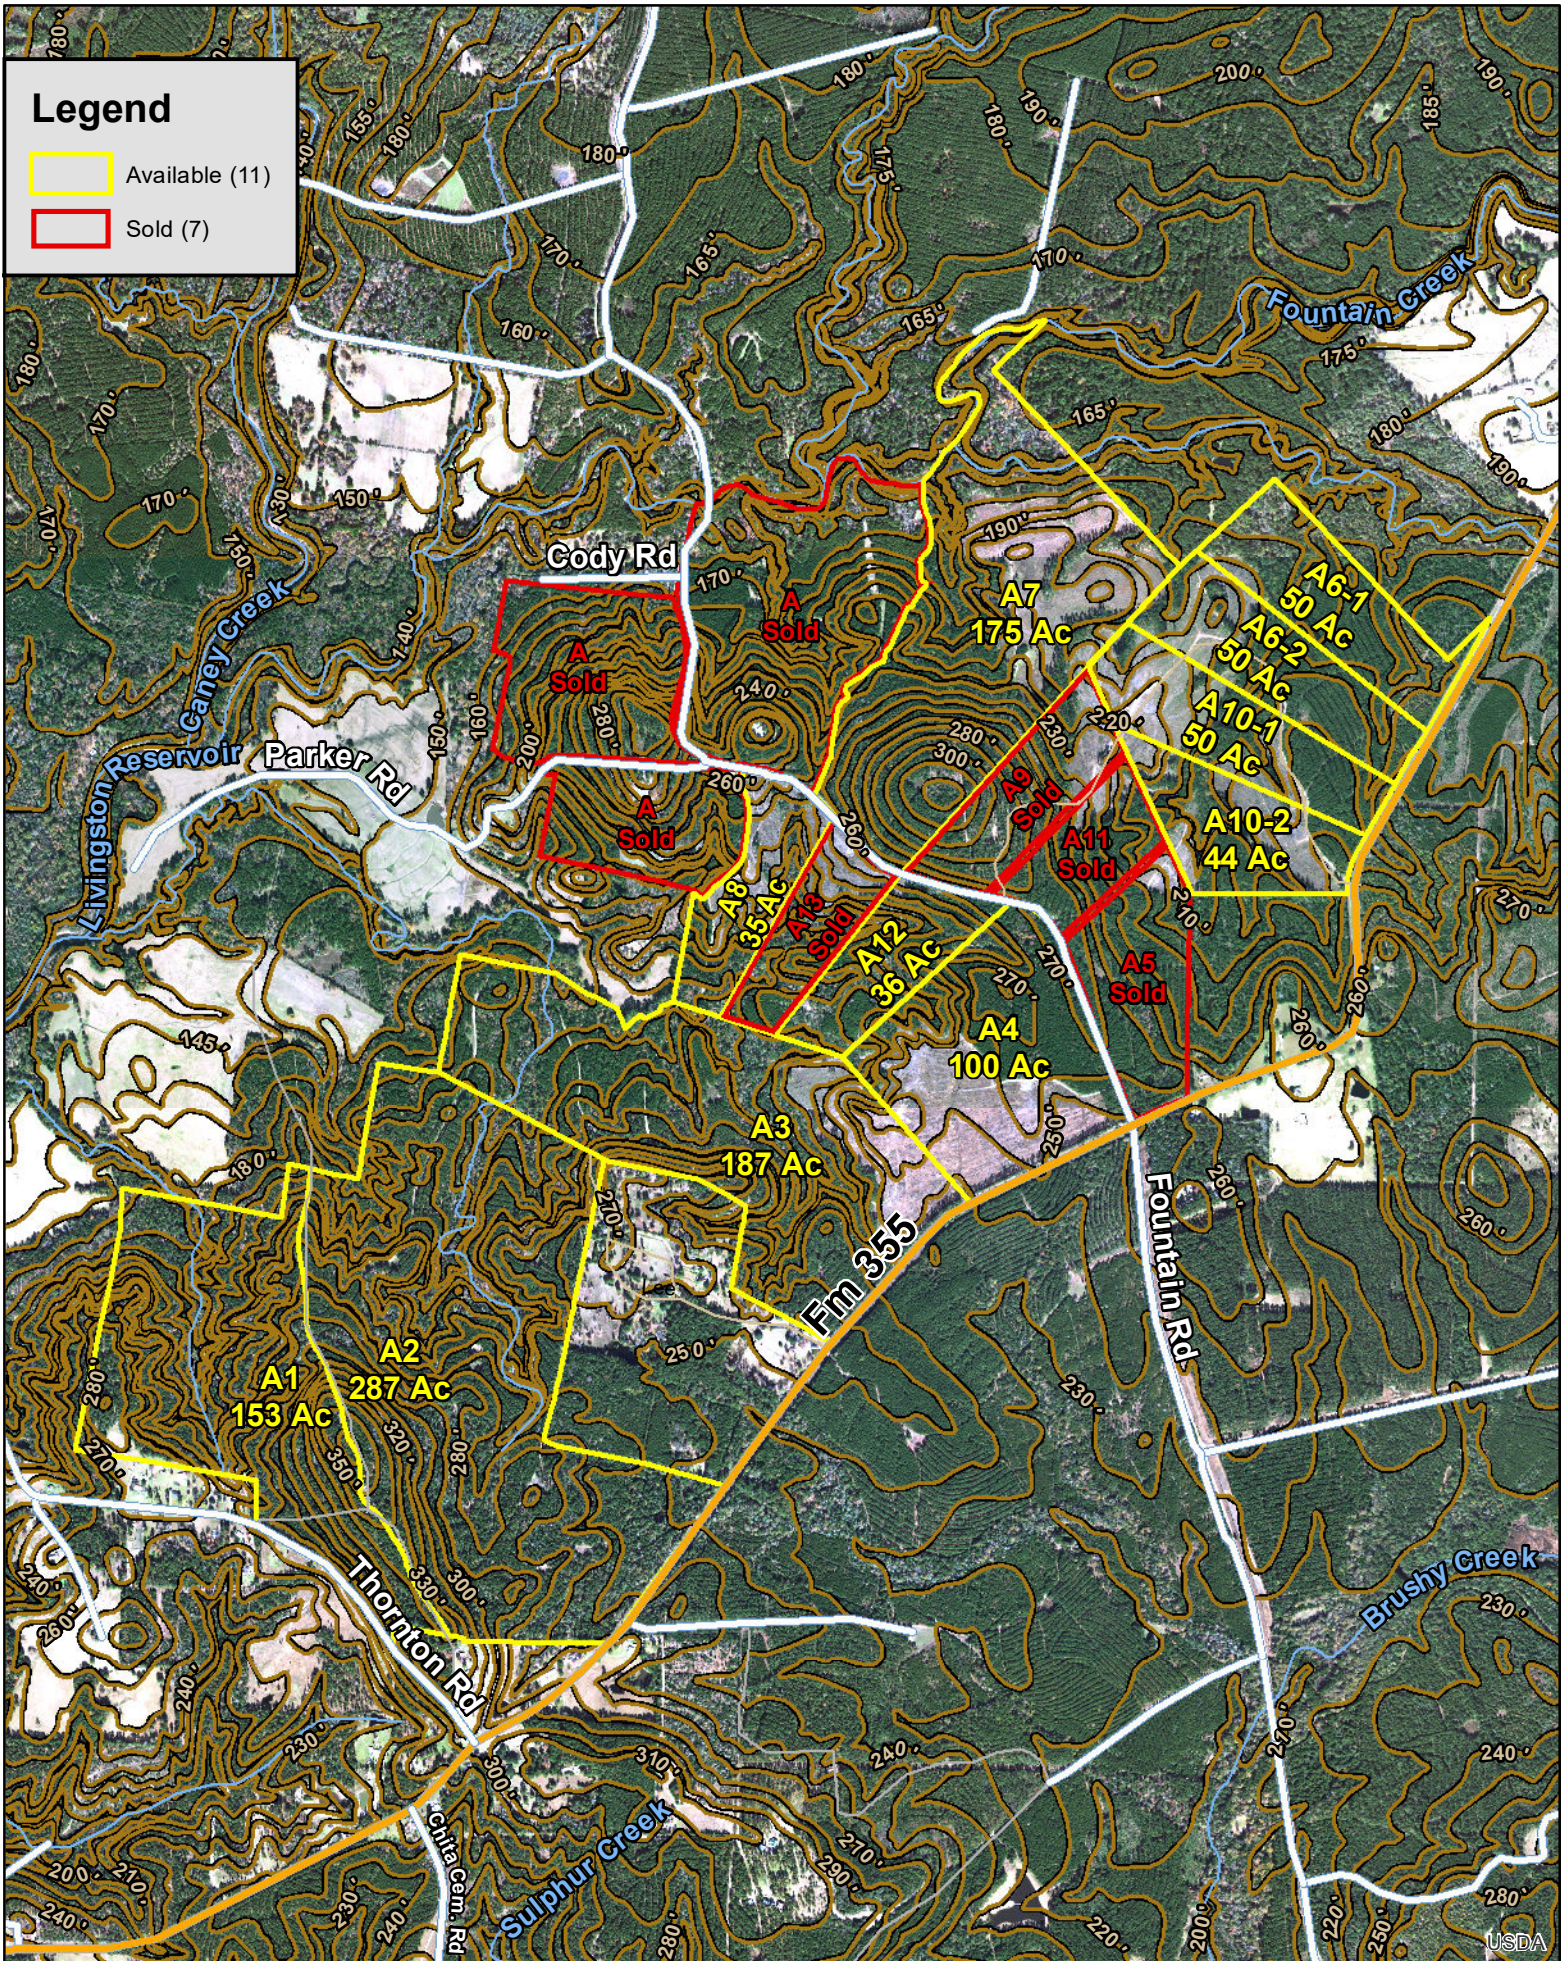

Legend

- Available (11)
- Sold (7)

0 5001,000 2,000 Feet

Brushy Creek | Trinity, Trinity Co., TX

For illustration purposes only.

USDA