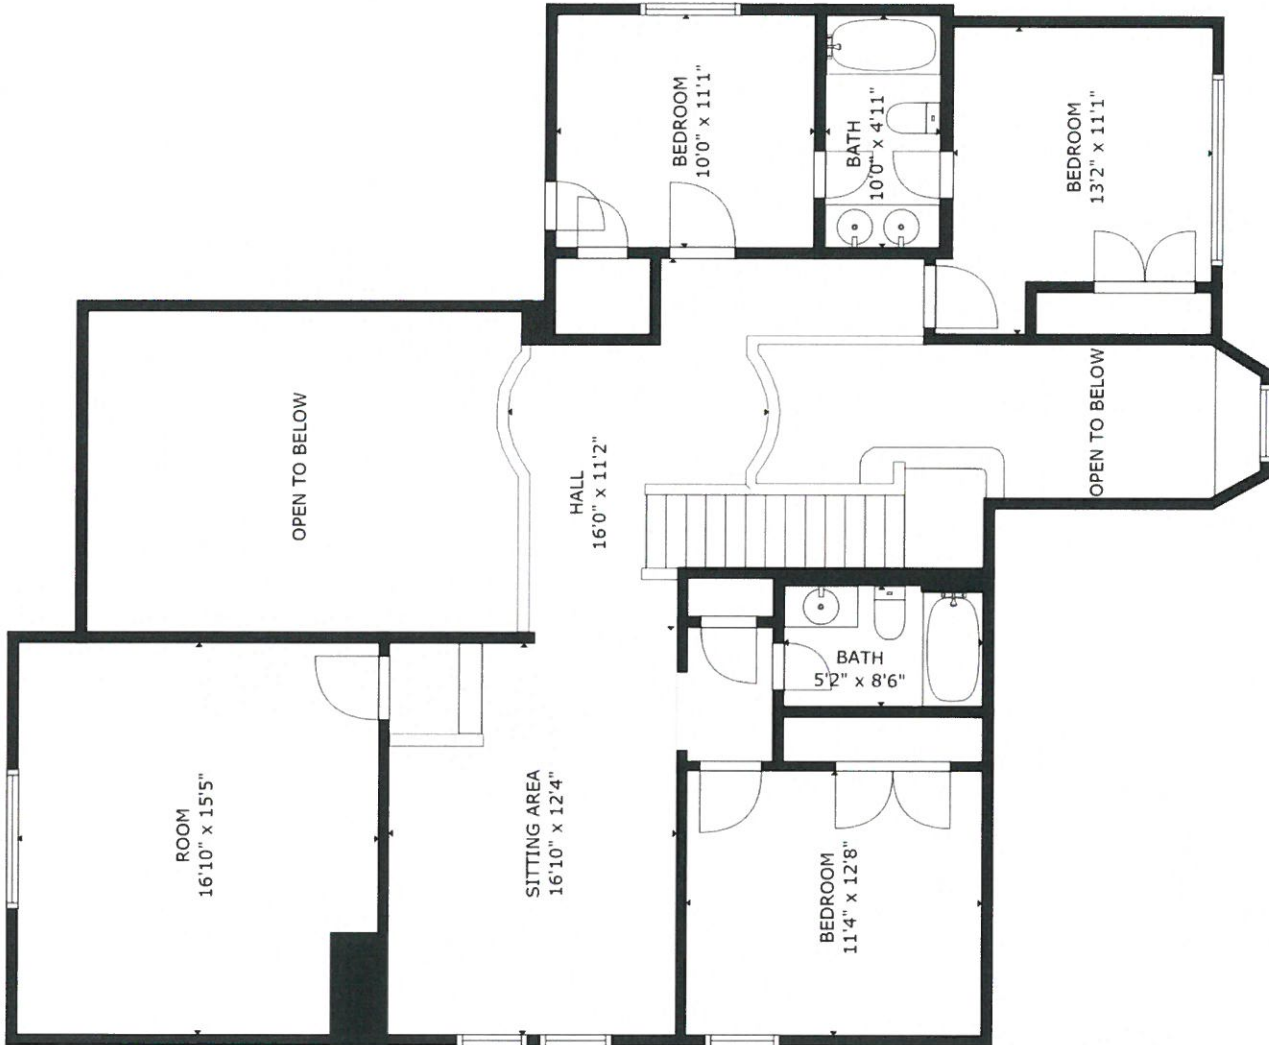

GROSS INTERNAL AREA
 FLOOR 1: 1847 sq ft, FLOOR 2: 1316 sq ft
 TOTAL: 3162 sq ft

SIZES AND DIMENSIONS ARE APPROXIMATE, ACTUAL MAY VARY

GROSS INTERNAL AREA
 FLOOR 1: 1847 sq ft, FLOOR 2: 1316 sq ft
 TOTAL: 3162 sq ft

SIZES AND DIMENSIONS ARE APPROXIMATE. ACTUAL MAY VARY