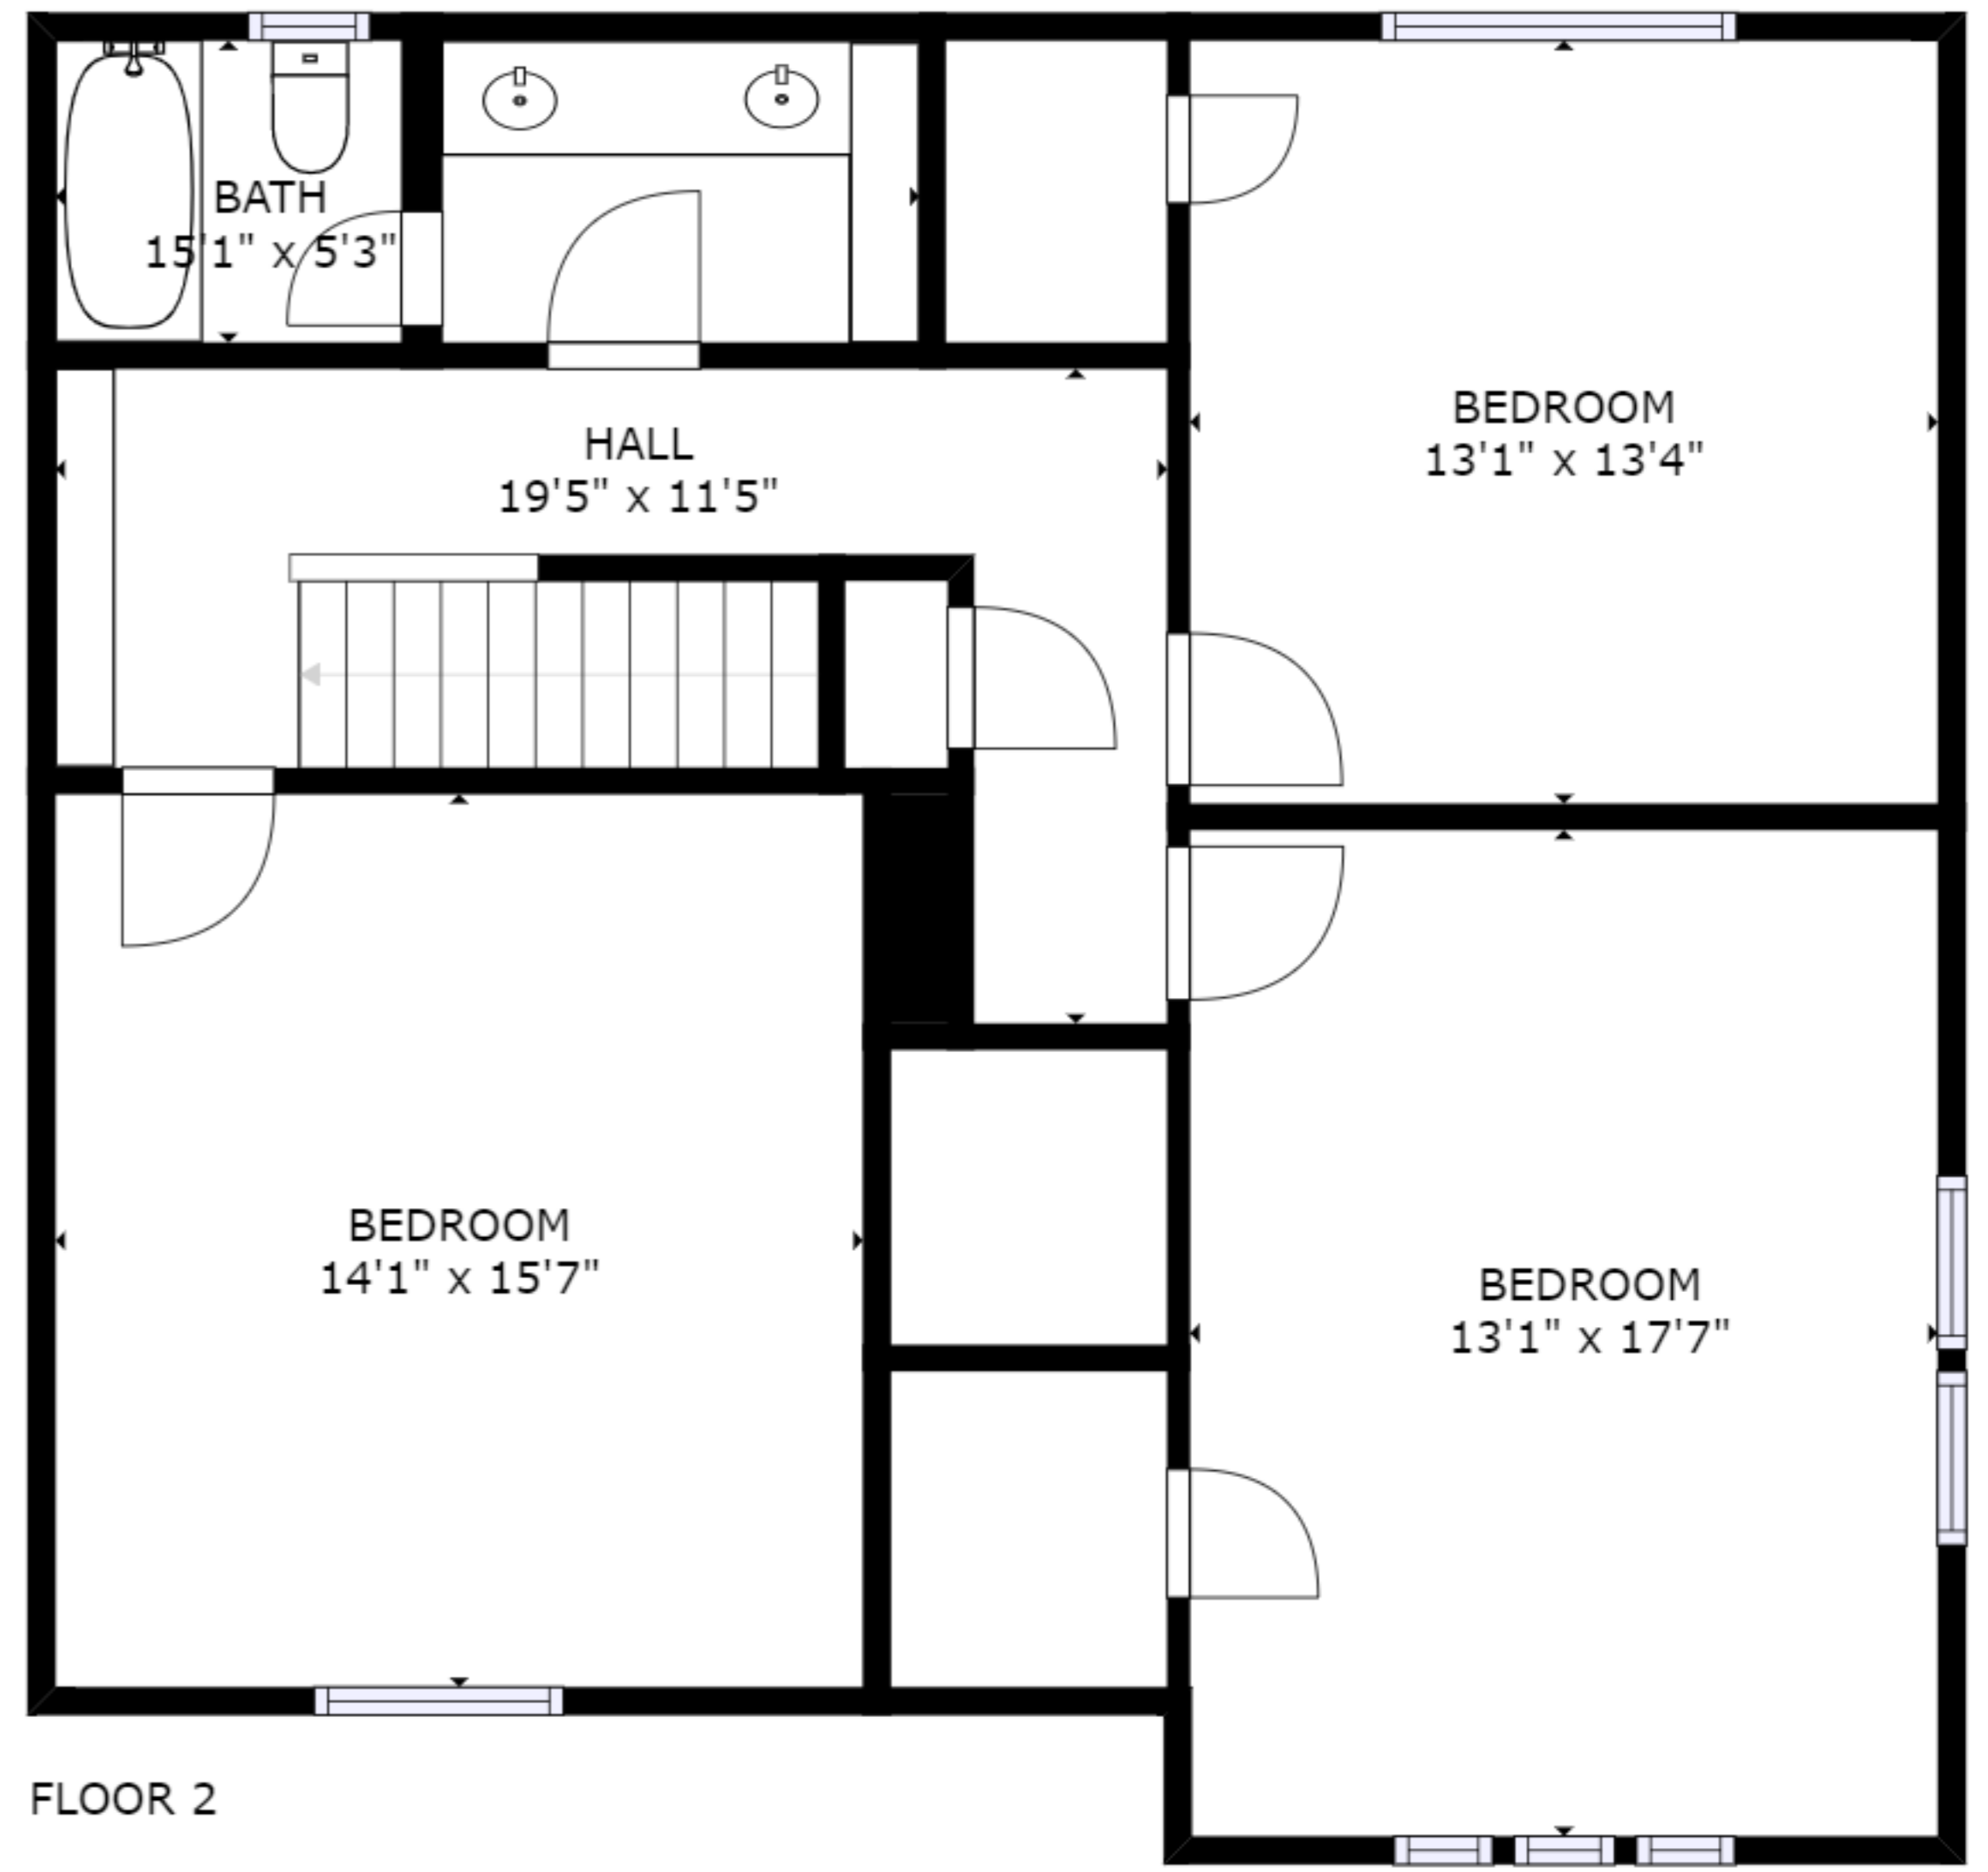

FLOOR 1

FLOOR 2

GROSS INTERNAL AREA  
 FLOOR 1: 1780 sq ft, FLOOR 2: 982 sq ft  
 TOTAL: 2762 sq ft

SIZES AND DIMENSIONS ARE APPROXIMATE, ACTUAL MAY VARY.