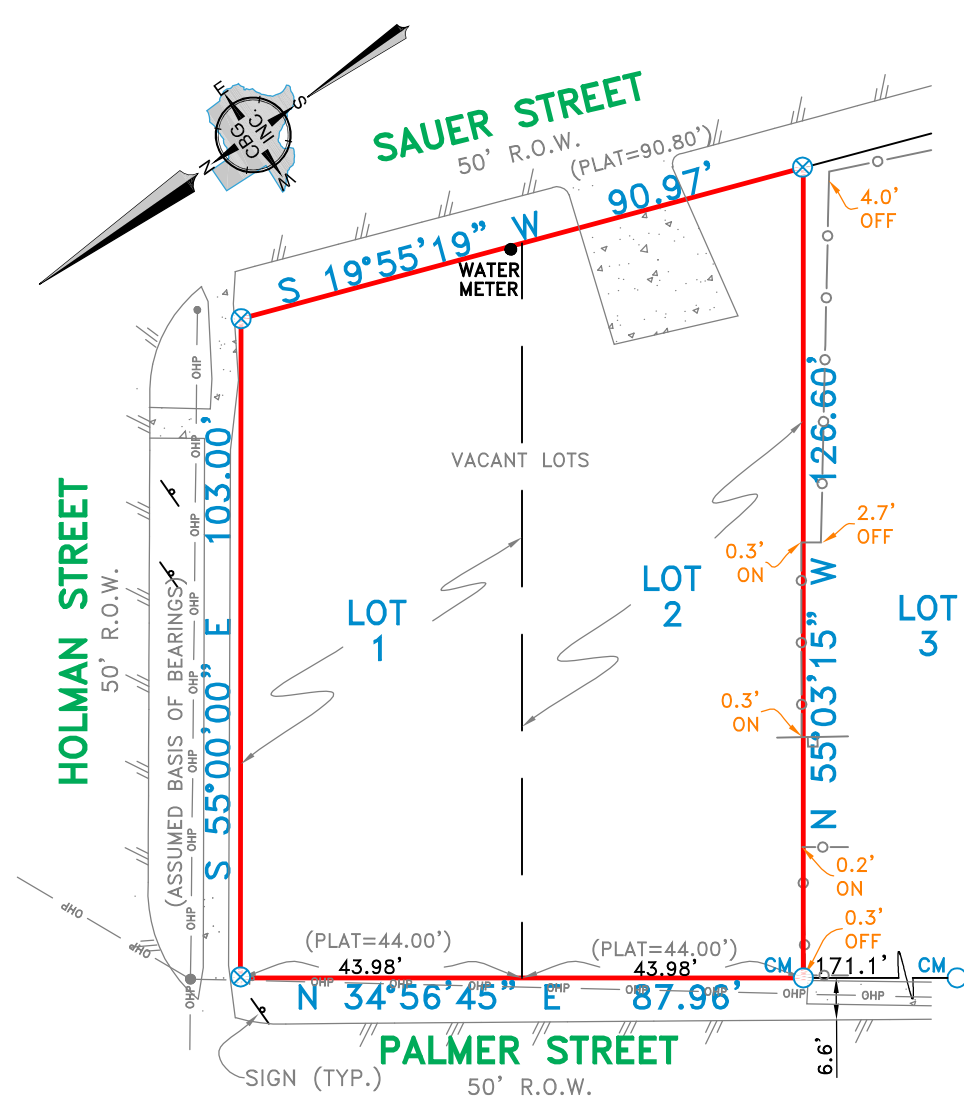

3024 Holman Street

Being Lots One (1) and Two (2), in Block One (1) of LEON LEVY ADDITION of the South half of Holman 10 acre Lot No. 42 out of the James S. Holman Survey, South Side of Buffalo Bayou, an addition in Harris County, Texas, according to the map or plat thereof recorded in Volume 3, Page 31-A of the Map Records of Harris County, Texas.

LEGEND

- 1/2" ROD FOUND
- ⊗ 1/2" ROD SET
- ⊠ 1" PIPE FOUND
- ⊠ "X" FOUND/SET
- ⊕ 60d NAIL FOUND
- FENCE POST FOR CORNER
- CM CONTROLLING MONUMENT
- AC AIR CONDITIONER
- PE POOL EQUIPMENT
- TE TRANSFORMER PAD
- BRICK COLUMN
- POWER POLE
- ▲ UNDERGROUND ELECTRIC
- △ OVERHEAD ELECTRIC
- OHP— OVERHEAD ELECTRIC POWER
- OES— OVERHEAD ELECTRIC SERVICE
- CHAIN LINK
- WOOD FENCE 0.5' WIDE TYPICAL
- II— IRON FENCE
- X— BARBED WIRE
- /// EDGE OF ASPHALT
- /// EDGE OF GRAVEL
- CONCRETE
- COVERED AREA

EXCEPTIONS:

EXCEPTIONS:

NOTES:

NOTE: BEARINGS, EASEMENTS AND BUILDING LINES ARE BY RECORDED PLAT UNLESS OTHERWISE NOTED.

FLOOD NOTE: According to the F.I.R.M. No. 48201C0880L, this property does lie in Zone X and does not lie within the 100 year flood zone.

This survey is made in conjunction with the information provided by Veritas Title Company. Use of this survey by any other parties and/or for other purposes shall be at user's own risk and any loss resulting from other use shall not be the responsibility of the undersigned. This is to certify that I have on this date made a careful and accurate survey on the ground of the subject property. The plat hereon is a correct and accurate representation of the property lines and dimensions as indicated; location and type of buildings are as shown; and EXCEPT AS SHOWN, there are no visible and apparent encroachments or protrusions on the ground.