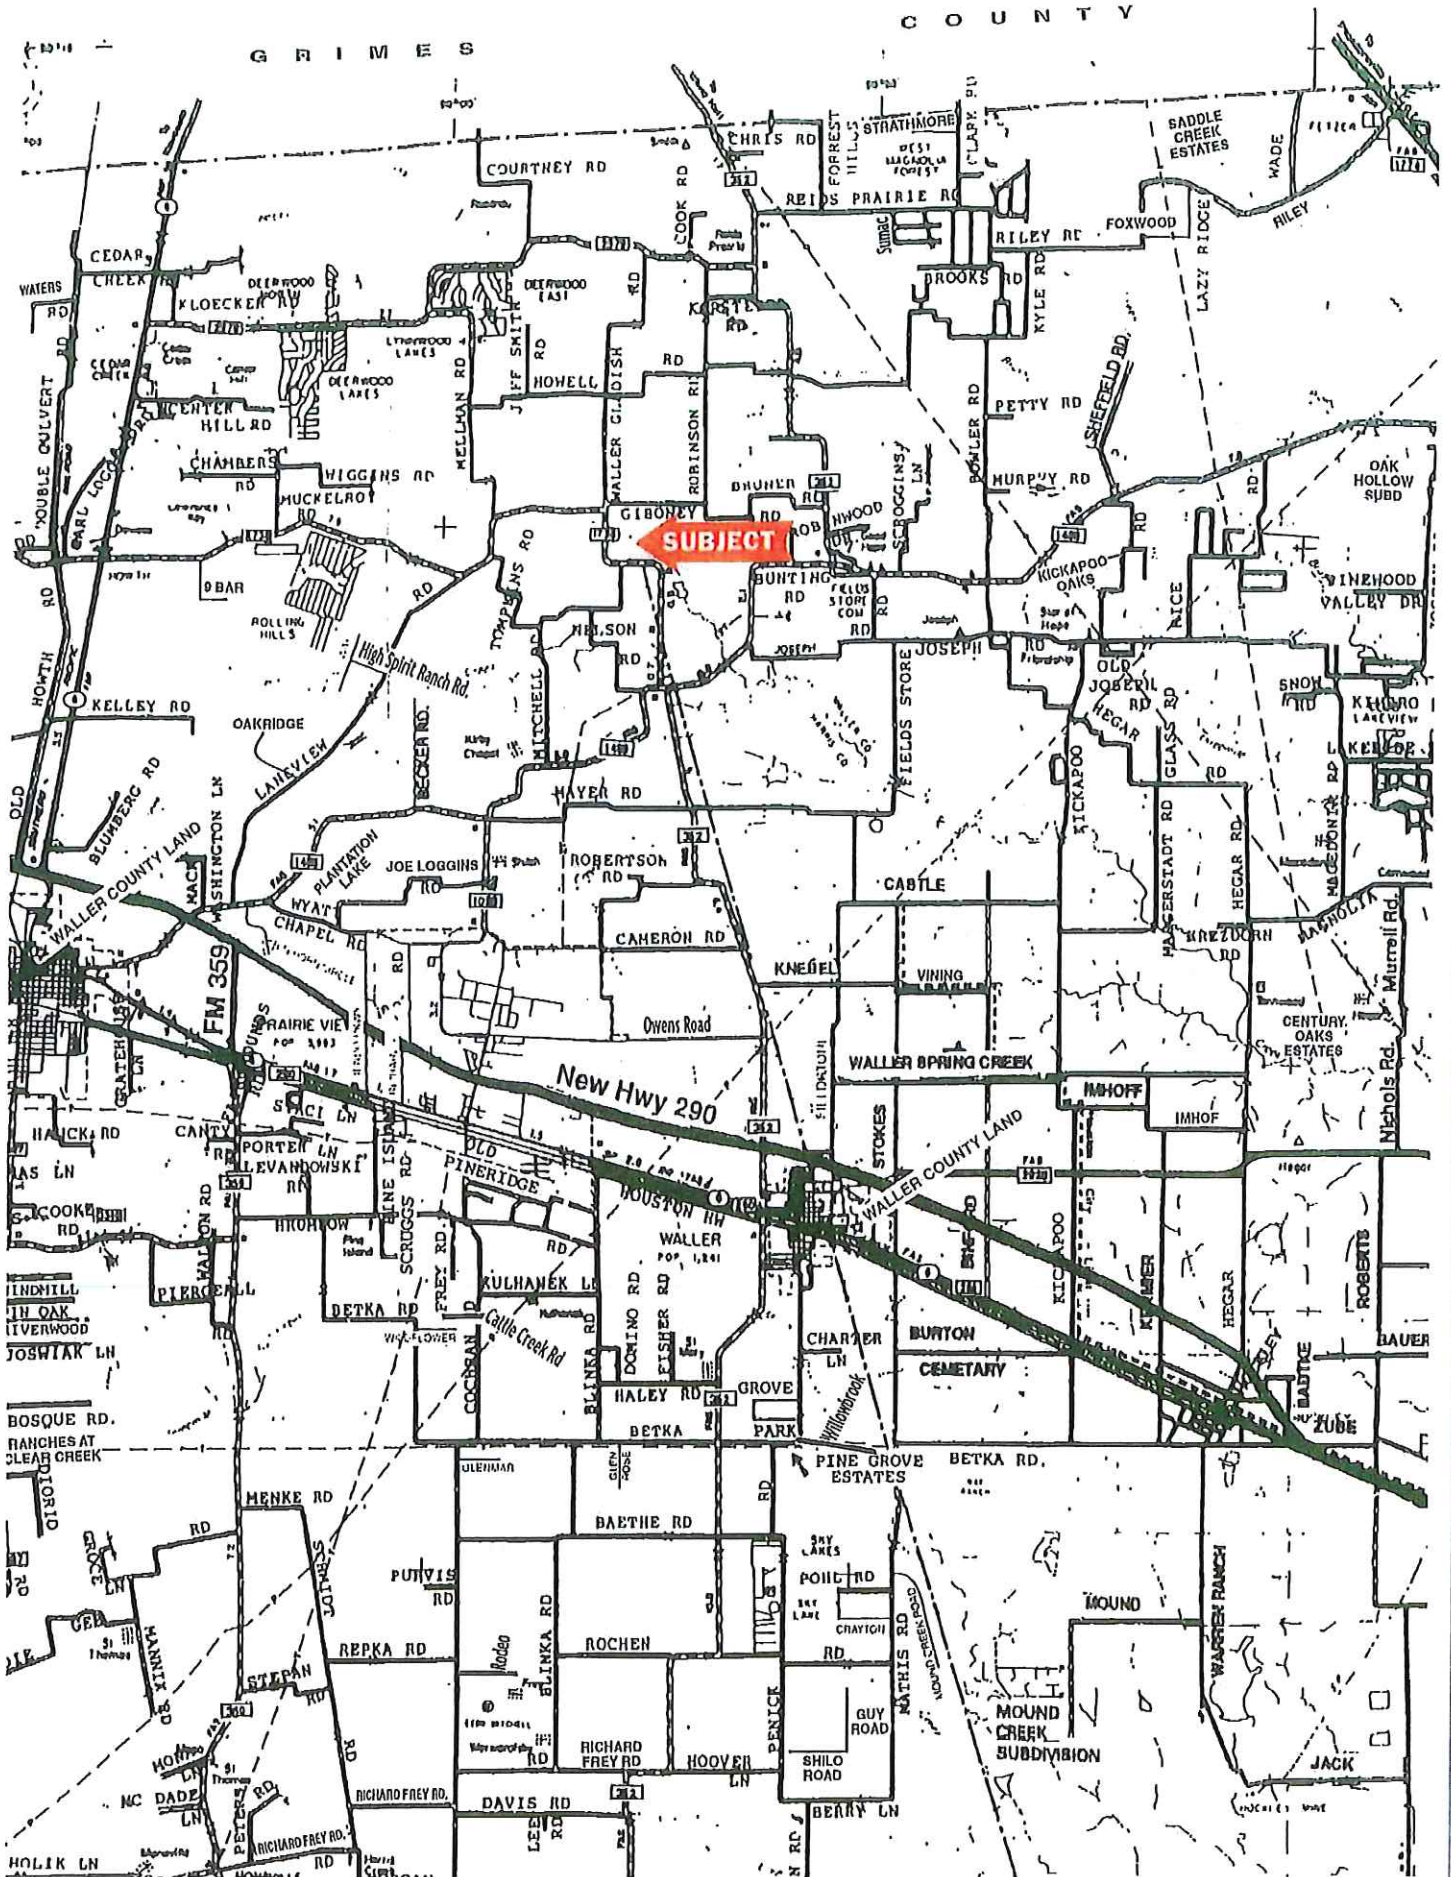

COUNTY

GRIMES

27264 FM 1736

Waller County, Texas, AC +/-

 Boundary

27264 FM 1736

Waller County, Texas, AC +/-

 Boundary

 The information contained herein was obtained from sources deemed to be reliable. MapRight Services makes no warranties or guarantees as to the completeness or accuracy thereof.

27264 FM 1736

Waller County, Texas, AC +/-

Imagery ©2019, Houston-Galveston Area Council, Maxar Technologies, Texas General Land Office, U.S. Geological Survey

- Boundary
- 100 Year Floodplain
- 500 Year Floodplain
- Floodway
- Special
- Unmapped/Not