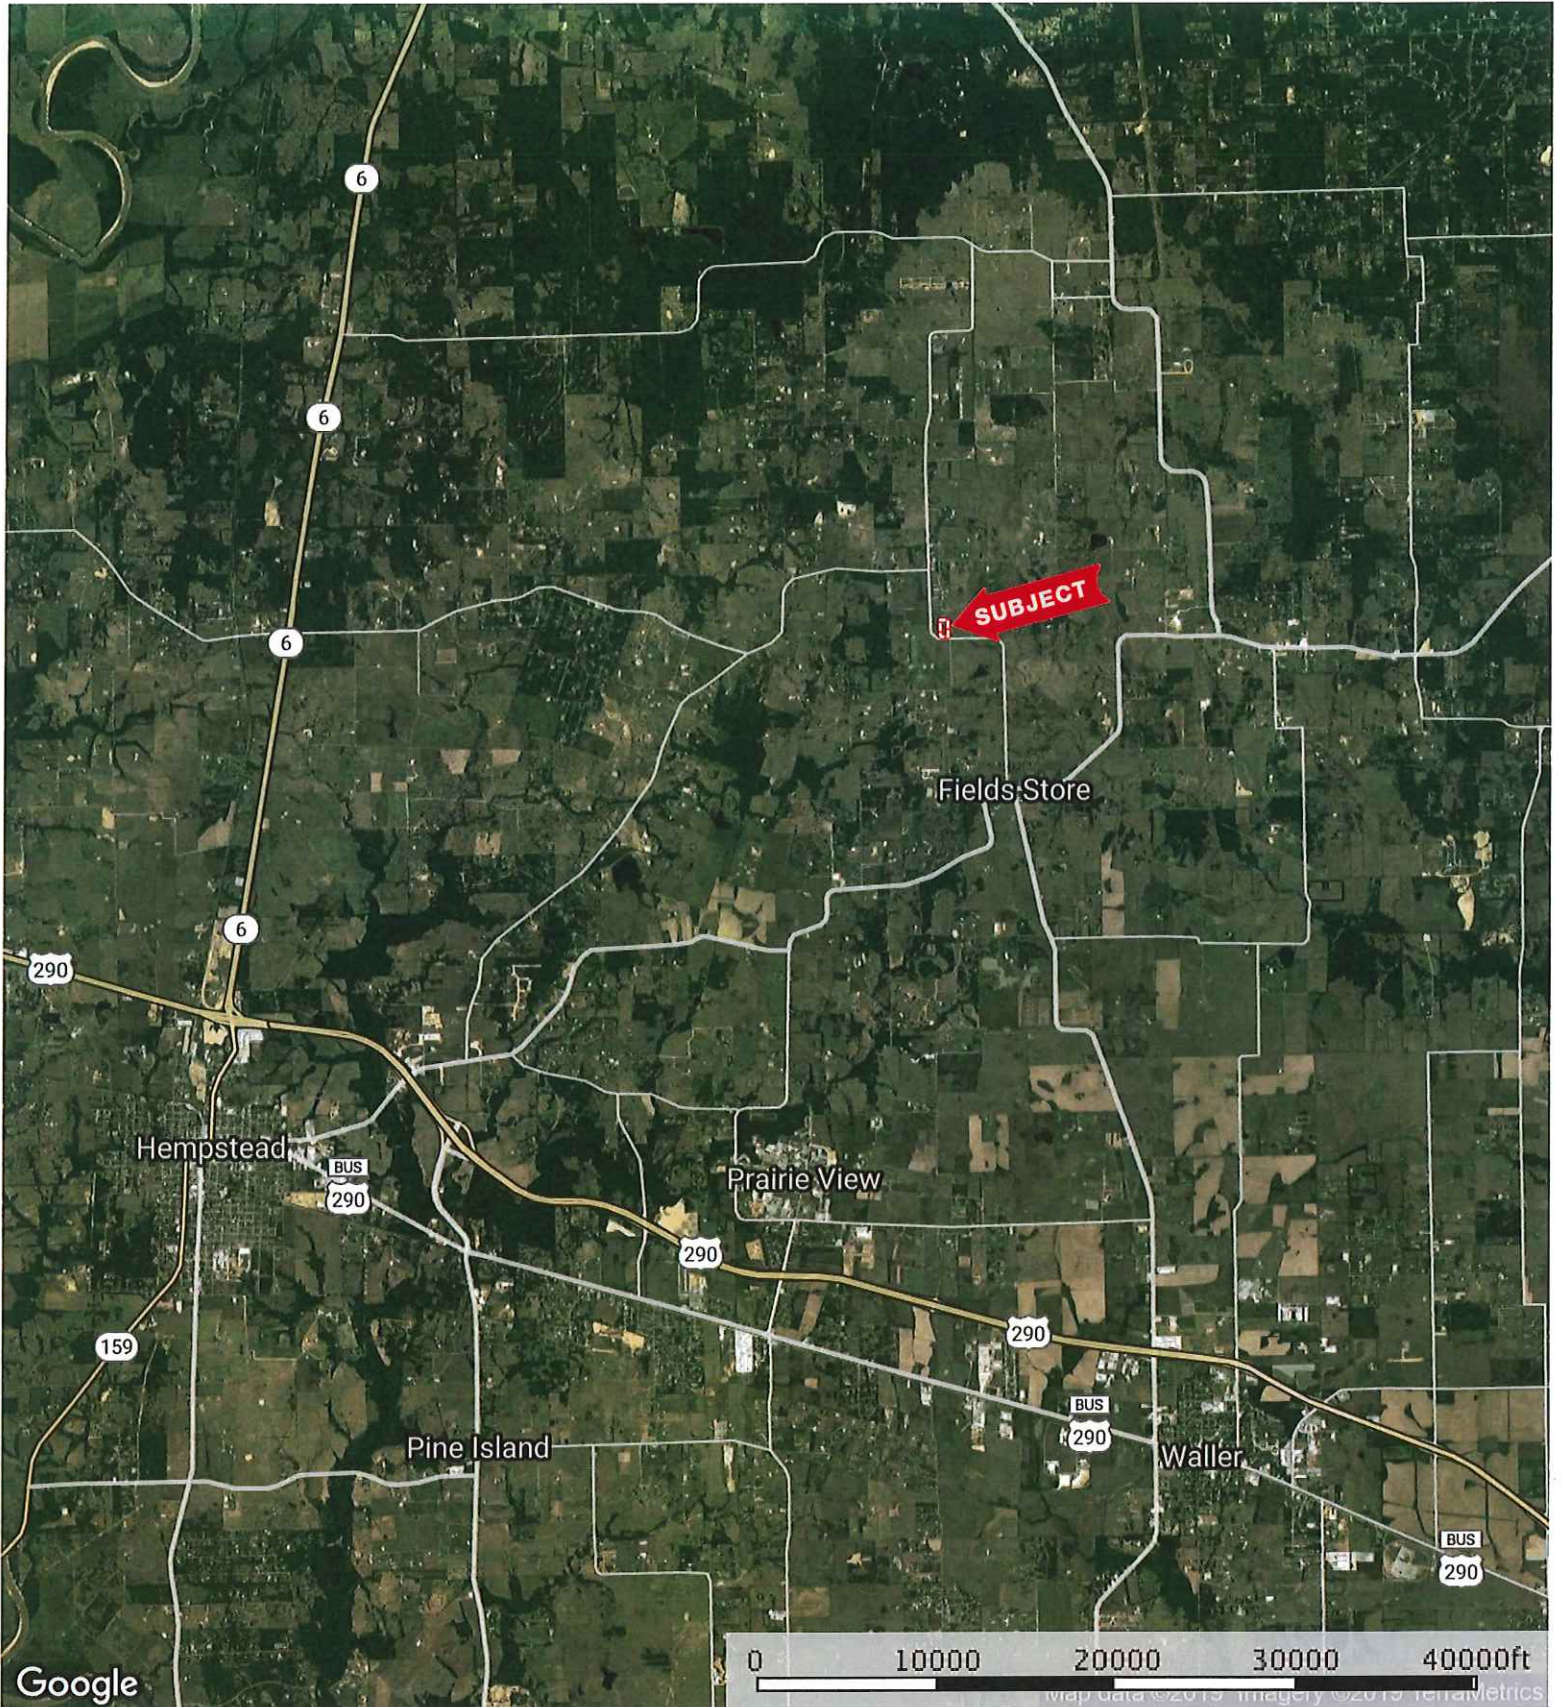

COUNTY

GRIMES

27264 FM 1736

Waller County, Texas, AC +/-

 Boundary

27264 FM 1736

Waller County, Texas, AC +/-

 Boundary

 The information contained herein was obtained from sources deemed to be reliable. MapRight Services makes no warranties or guarantees as to the completeness or accuracy thereof.

27264 FM 1736

Waller County, Texas, AC +/-

Imagery ©2019, Houston-Galveston Area Council, Maxar Technologies, Texas General Land Office, U.S. Geological Survey

- Boundary
- 100 Year Floodplain
- 500 Year Floodplain
- Floodway
- Special
- Unmapped/Not