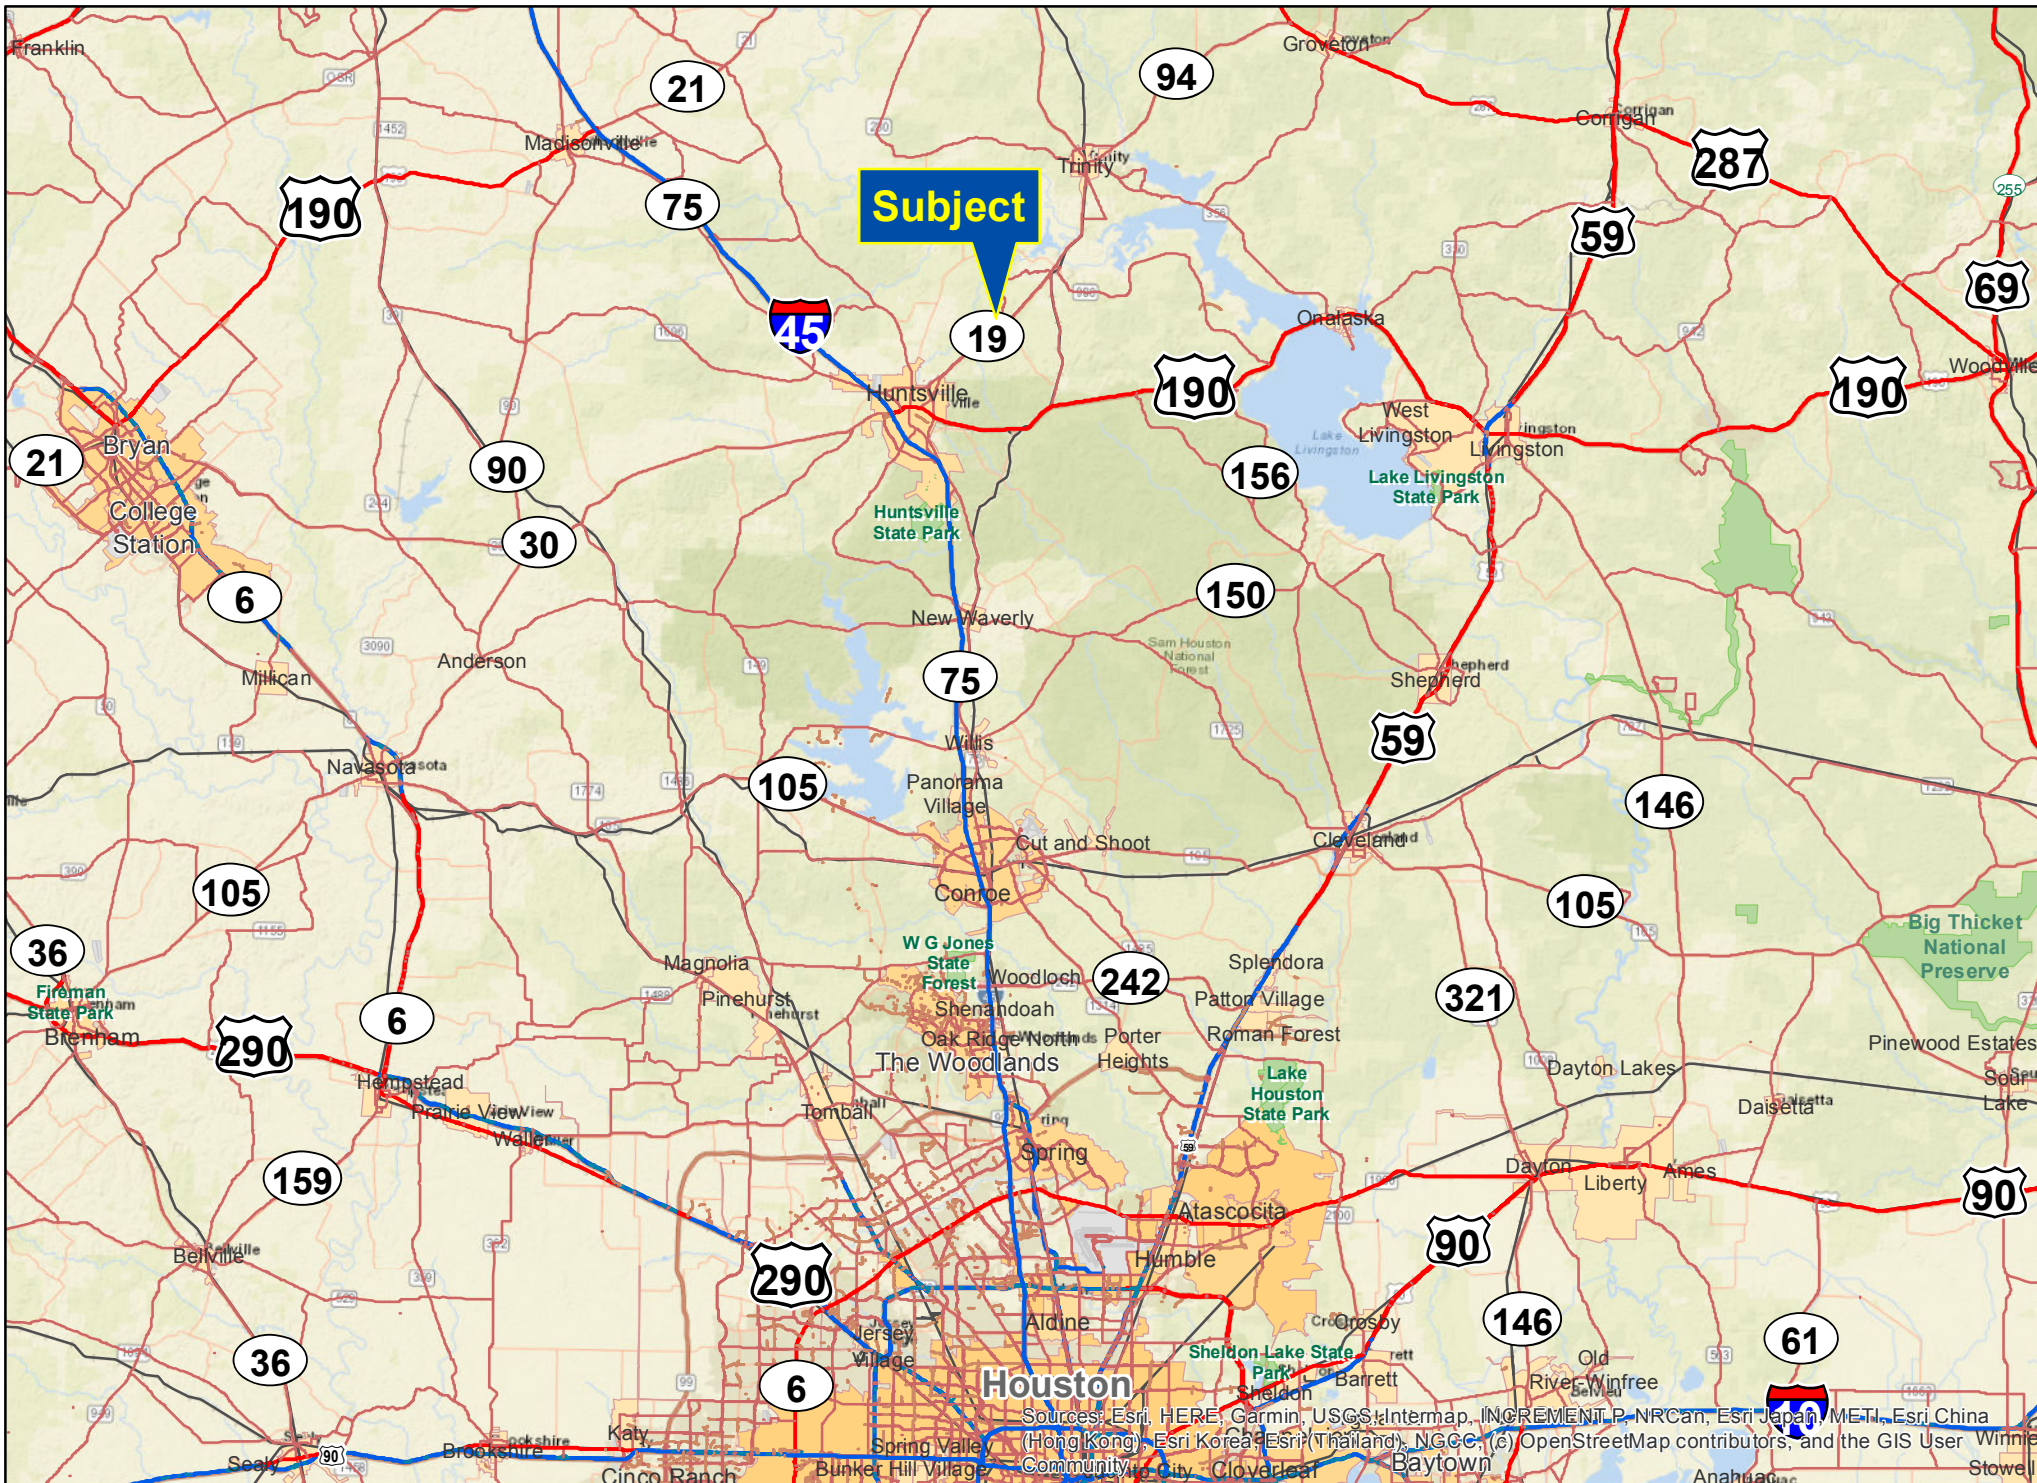

Sources: Esri, HERE, Garmin, USGS, Intermap, INCREMENT P, NRCan, Esri Japan, METI, Esri China (Hong Kong), Esri Korea, Esri (Thailand), NGCC, (c) OpenStreetMap contributors, and the GIS User Community

42 Horseshoe Lake Dr, Huntsville, Walker Co., TX

For illustration purposes only.

Sources: Esri, HERE, Garmin, USGS, Intermap, INCREMENT P, NRCan, Esri Japan, METI, Esri China (Hong Kong), Esri Korea, Esri (Thailand), NGCC, (c) OpenStreetMap contributors, and the GIS User Community

42 Horseshoe Lake Dr, Huntsville, Walker Co., TX

For illustration purposes only.

Subject

Houston

42 Horseshoe Lake Dr, Huntsville, Walker Co., TX

Sources: Esri, HERE, Garmin, USGS, Intermap, INCREMENT P, NRCan, Esri Japan, METI, Esri China (Hong Kong), Esri Korea, Esri (Thailand), NGCC, (c) OpenStreetMap contributors, and the GIS User Community