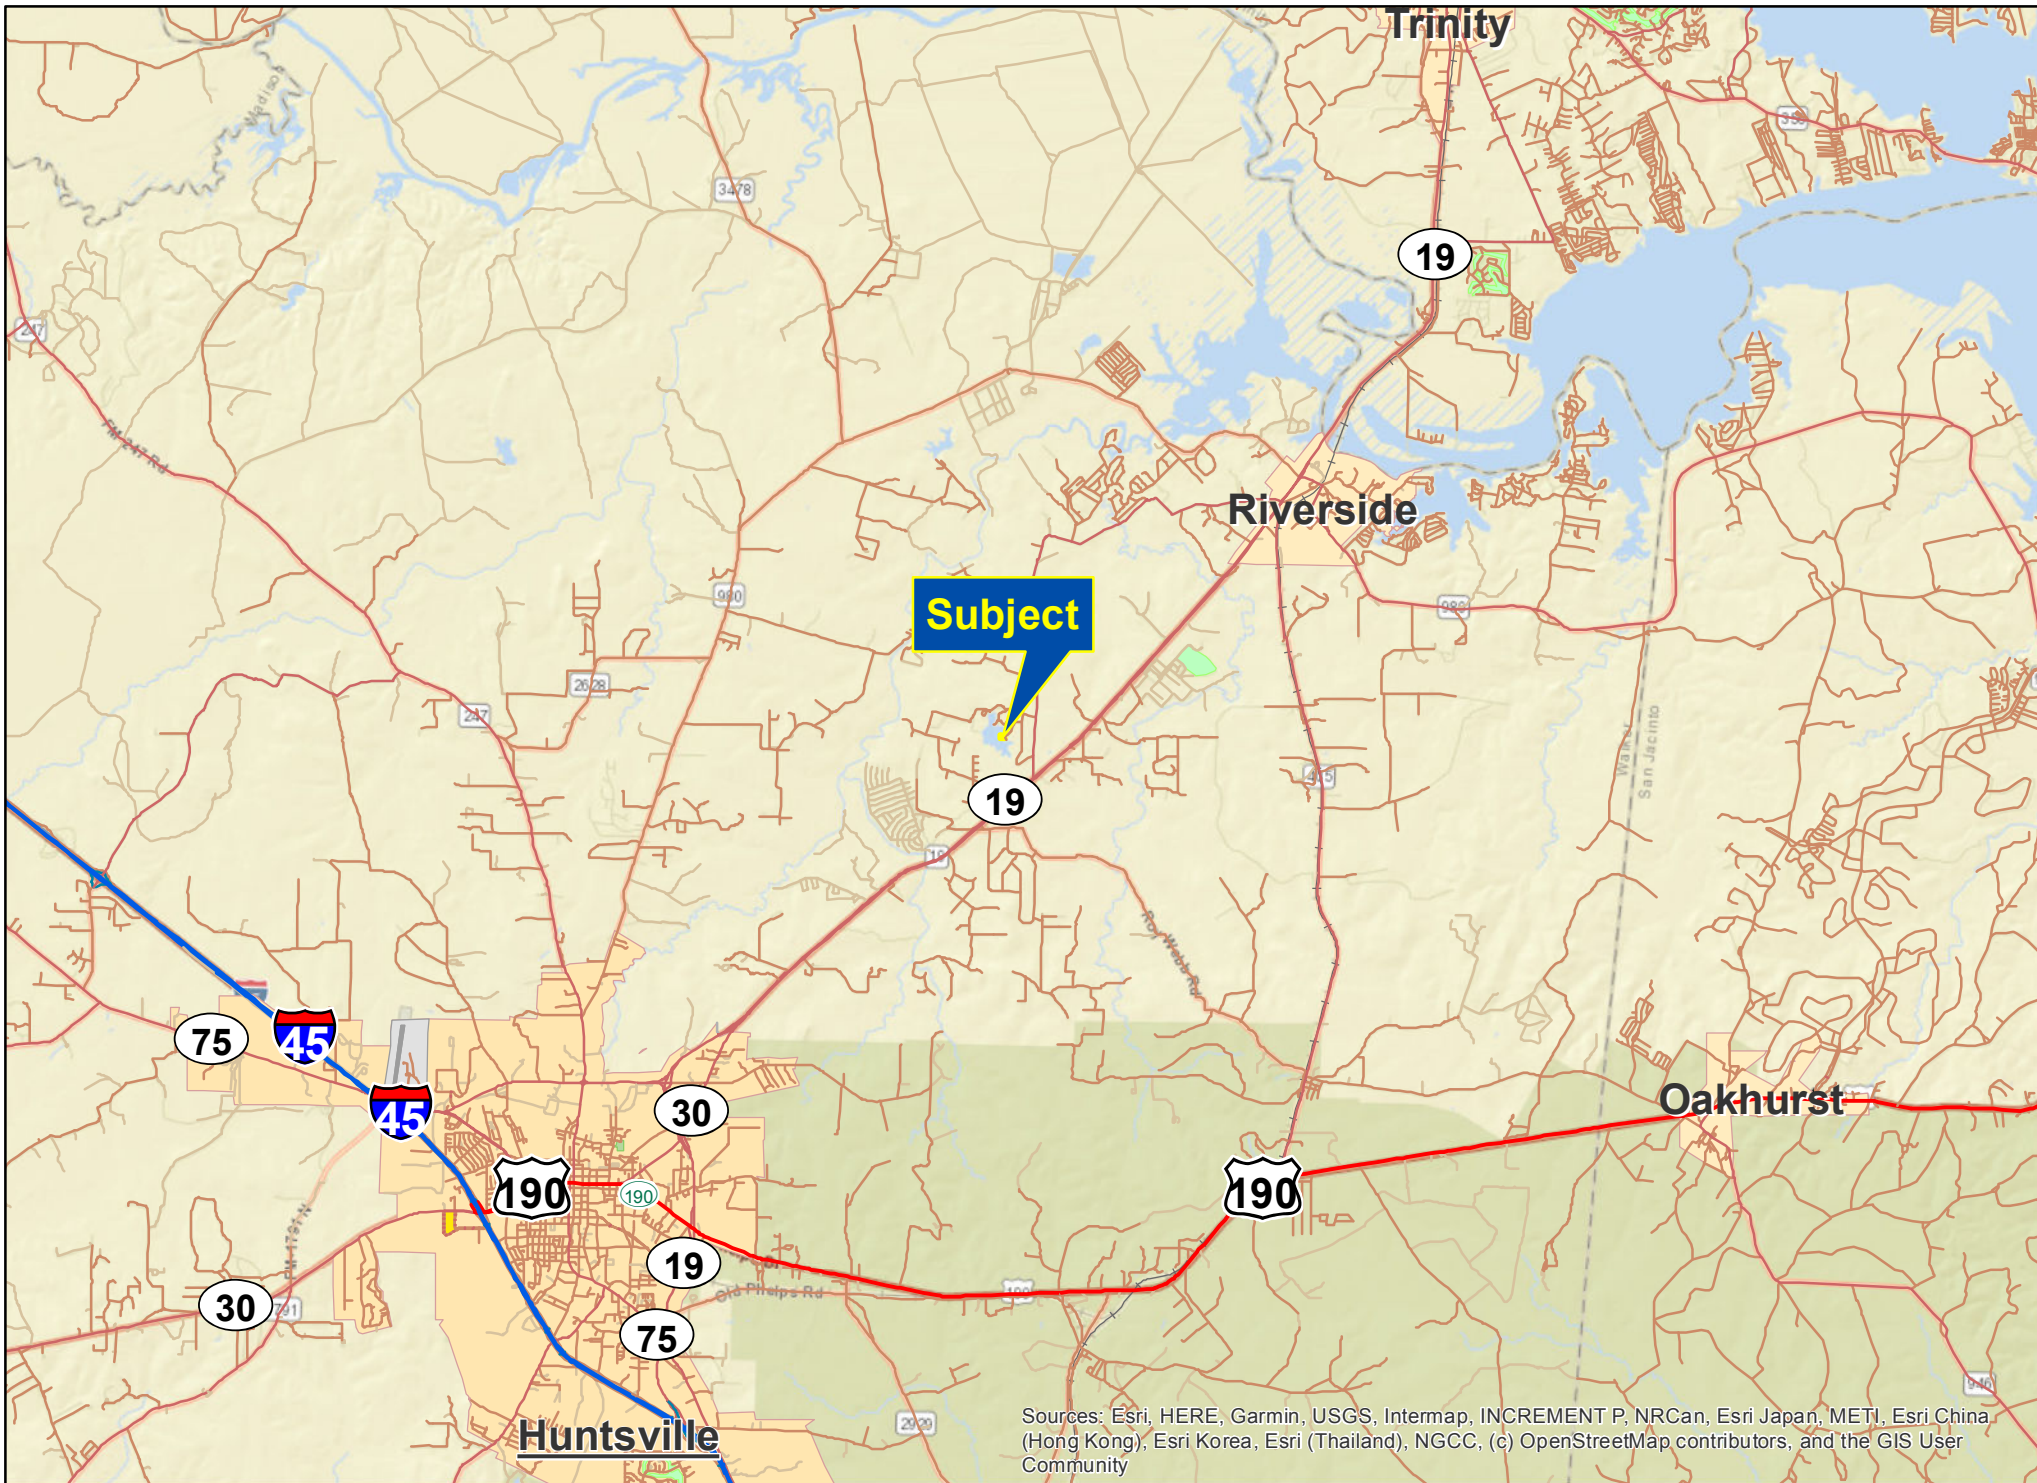

Sources: Esri, HERE, Garmin, USGS, Intermap, INCREMENT P, NRCan, Esri Japan, METI, Esri China (Hong Kong), Esri Korea, Esri (Thailand), NGCC, (c) OpenStreetMap contributors, and the GIS User Community

42 Horseshoe Lake Dr, Huntsville, Walker Co., TX

For illustration purposes only.

Sources: Esri, HERE, Garmin, USGS, Intermap, INCREMENT P, NRCan, Esri Japan, METI, Esri China (Hong Kong), Esri Korea, Esri (Thailand), NGCC, (c) OpenStreetMap contributors, and the GIS User Community

42 Horseshoe Lake Dr, Huntsville, Walker Co., TX

For illustration purposes only.

Subject

Houston

42 Horseshoe Lake Dr, Huntsville, Walker Co., TX

Sources: Esri, HERE, Garmin, USGS, Intermap, INCREMENT P, NRCan, Esri Japan, METI, Esri China (Hong Kong), Esri Korea, Esri (Thailand), NGCC, (c) OpenStreetMap contributors, and the GIS User Community