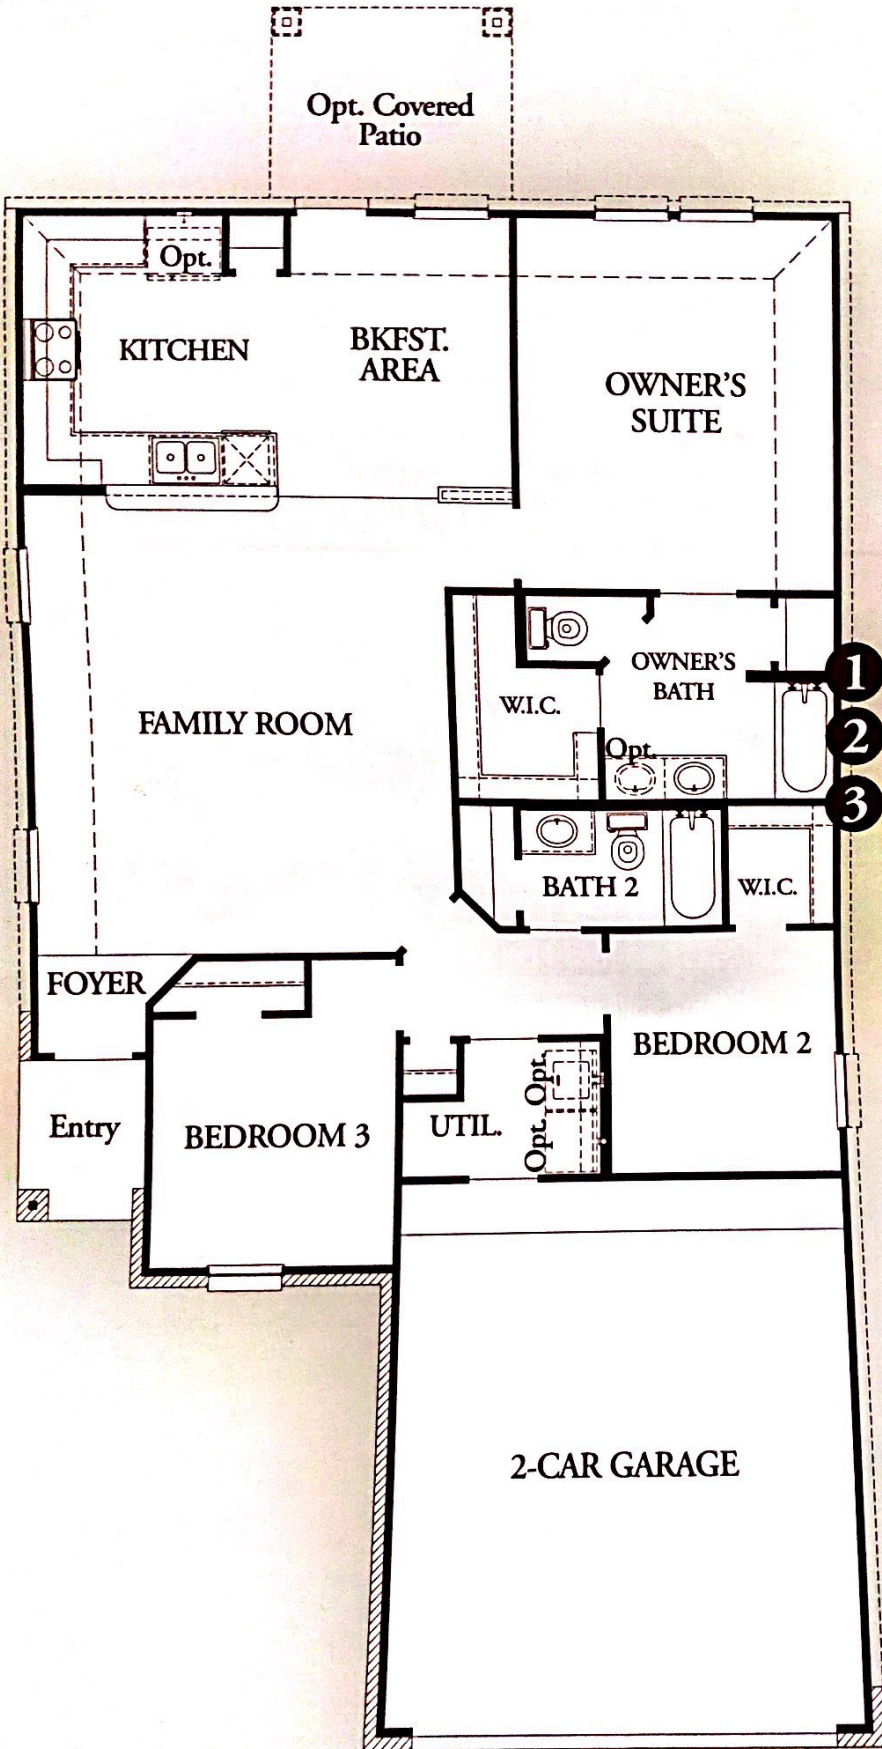

Medina

HOMESTEAD COLLECTION • 1,416 SQUARE FEET, 3 BEDROOMS, 1-STORY

AVAILABLE OPTIONS

1

OPT. ENHANCED TUB
in Owner's Bath

2

OPT. SHOWER
in Owner's Bath

3

OPT. LUXURY
OWNER'S BATH

Included Features may vary by community, please see a Consultant for details.

In our continuing effort to offer the best value, promote continuous improvement, and manage product availability, Kimball Hill Homes reserves the right to modify or change floor plans, materials, features, and information content without notice or obligation. All floorplans, elevations, dimensions, square footages, and maps are both approximations and artist renderings and may not be to scale. Most options are planned and may not be available in certain areas. © Kimball Hill Homes, Inc. HOU. 102004.