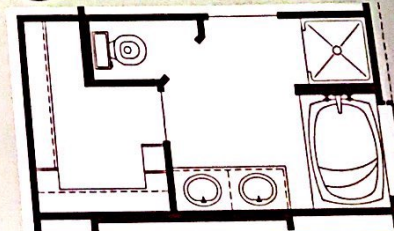

Medina

HOMESTEAD COLLECTION • 1,416 SQUARE FEET, 3 BEDROOMS, 1-STORY

AVAILABLE OPTIONS

1

OPT. ENHANCED TUB
in Owner's Bath

2

OPT. SHOWER
in Owner's Bath

3

OPT. LUXURY
OWNER'S BATH

Included Features may vary by community, please see a Consultant for details.

In our continuing effort to offer the best value, promote continuous improvement, and manage product availability, Kimball Hill Homes reserves the right to modify or change floor plans, materials, features, and information content without notice or obligation. All floorplans, elevations, dimensions, square footages, and maps are both approximations and artist renderings and may not be to scale. Most options are planned and may not be available in certain areas. © Kimball Hill Homes, Inc. HOU. 102004.