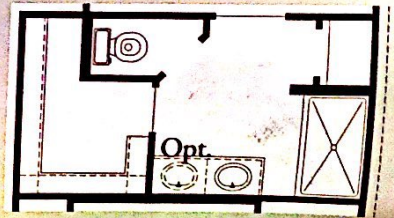

Medina

HOMESTEAD COLLECTION • 1,416 SQUARE FEET, 3 BEDROOMS, 1-STORY

AVAILABLE OPTIONS

1

OPT. ENHANCED TUB
in Owner's Bath

2

OPT. SHOWER
in Owner's Bath

3

OPT. LUXURY
OWNER'S BATH

Included Features may vary by community, please see a Consultant for details.

In our continuing effort to offer the best value, promote continuous improvement, and manage product availability, Kimball Hill Homes reserves the right to modify or change floor plans, materials, features, and information content without notice or obligation. All floorplans, elevations, dimensions, square footages, and maps are both approximations and artist renderings and may not be to scale. Most options are planned and may not be available in certain areas. © Kimball Hill Homes, Inc. HOU. 102004.