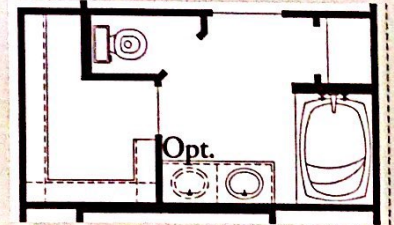

Medina

HOMESTEAD COLLECTION • 1,416 SQUARE FEET, 3 BEDROOMS, 1-STORY

AVAILABLE OPTIONS

1

OPT. ENHANCED TUB
in Owner's Bath

2

OPT. SHOWER
in Owner's Bath

3

OPT. LUXURY
OWNER'S BATH

Included Features may vary by community, please see a Consultant for details.

In our continuing effort to offer the best value, promote continuous improvement, and manage product availability, Kimball Hill Homes reserves the right to modify or change floor plans, materials, features, and information content without notice or obligation. All floorplans, elevations, dimensions, square footages, and maps are both approximations and artist renderings and may not be to scale. Most options are planned and may not be available in certain areas. © Kimball Hill Homes, Inc. HOU. 102004.