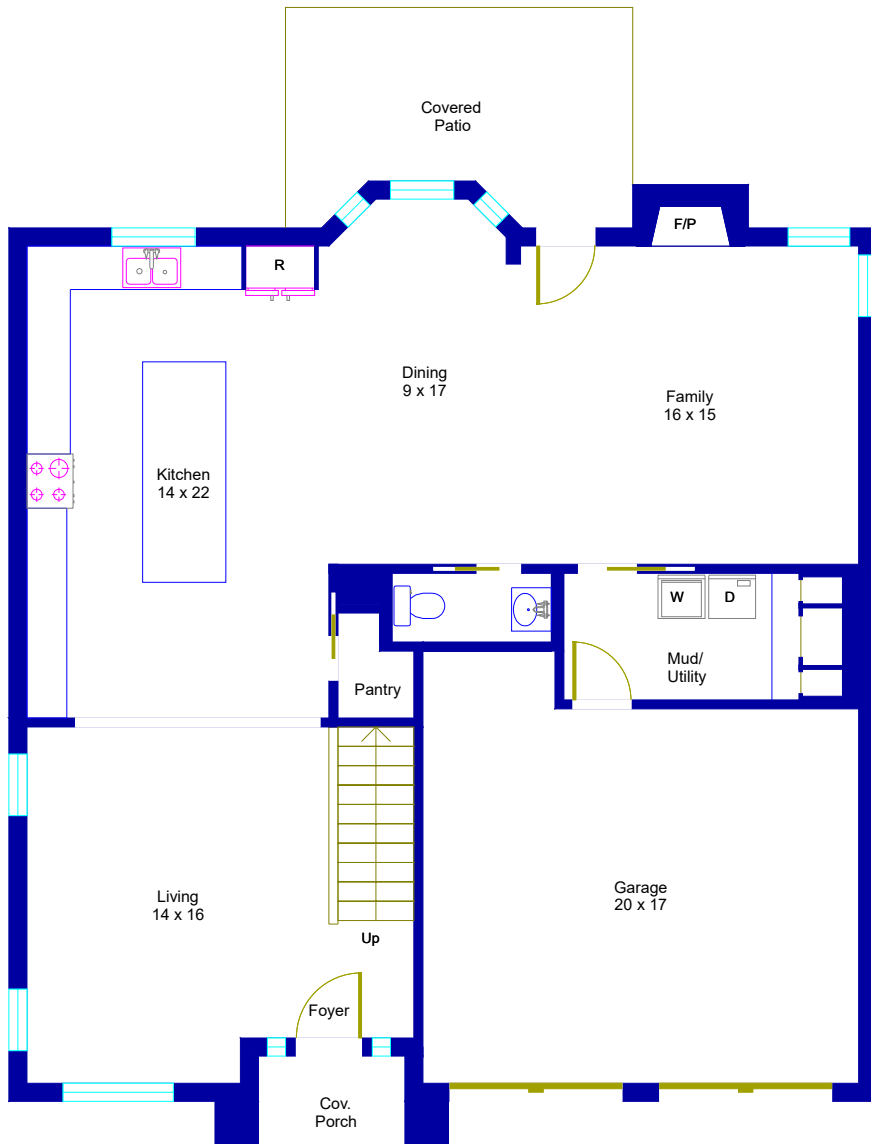

4315 Dorothy Street Bellaire, Texas

First Floor

Second Floor

© Floor Plan Graphics LLC 2019. This floor plan is an artistic rendering only. All dimensions are approximate. Floor Plan Graphics LLC makes no representation or warranty as to this rendering's accuracy and no measurements or dimensions should be relied upon without independent verification. This floor plan and its respective square footage materials and information remain the property of Floor Plan Graphics LLC.