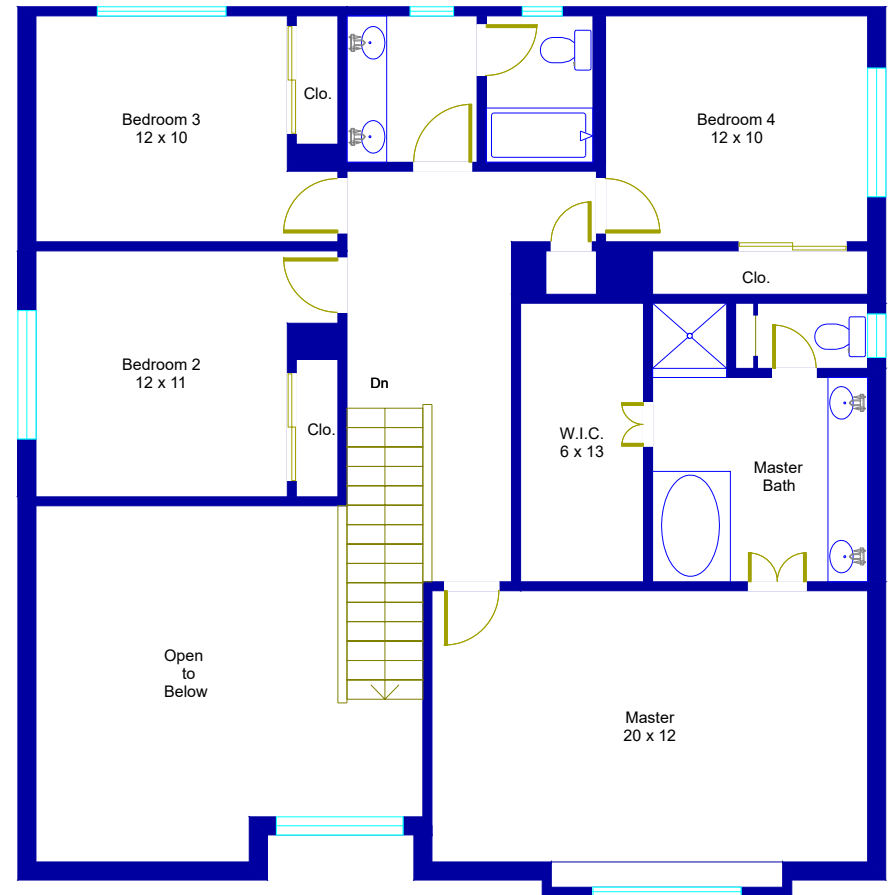

4315 Dorothy Street Bellaire, Texas

First Floor

Second Floor

© Floor Plan Graphics LLC 2019. This floor plan is an artistic rendering only. All dimensions are approximate. Floor Plan Graphics LLC makes no representation or warranty as to this rendering's accuracy and no measurements or dimensions should be relied upon without independent verification. This floor plan and its respective square footage materials and information remain the property of Floor Plan Graphics LLC.