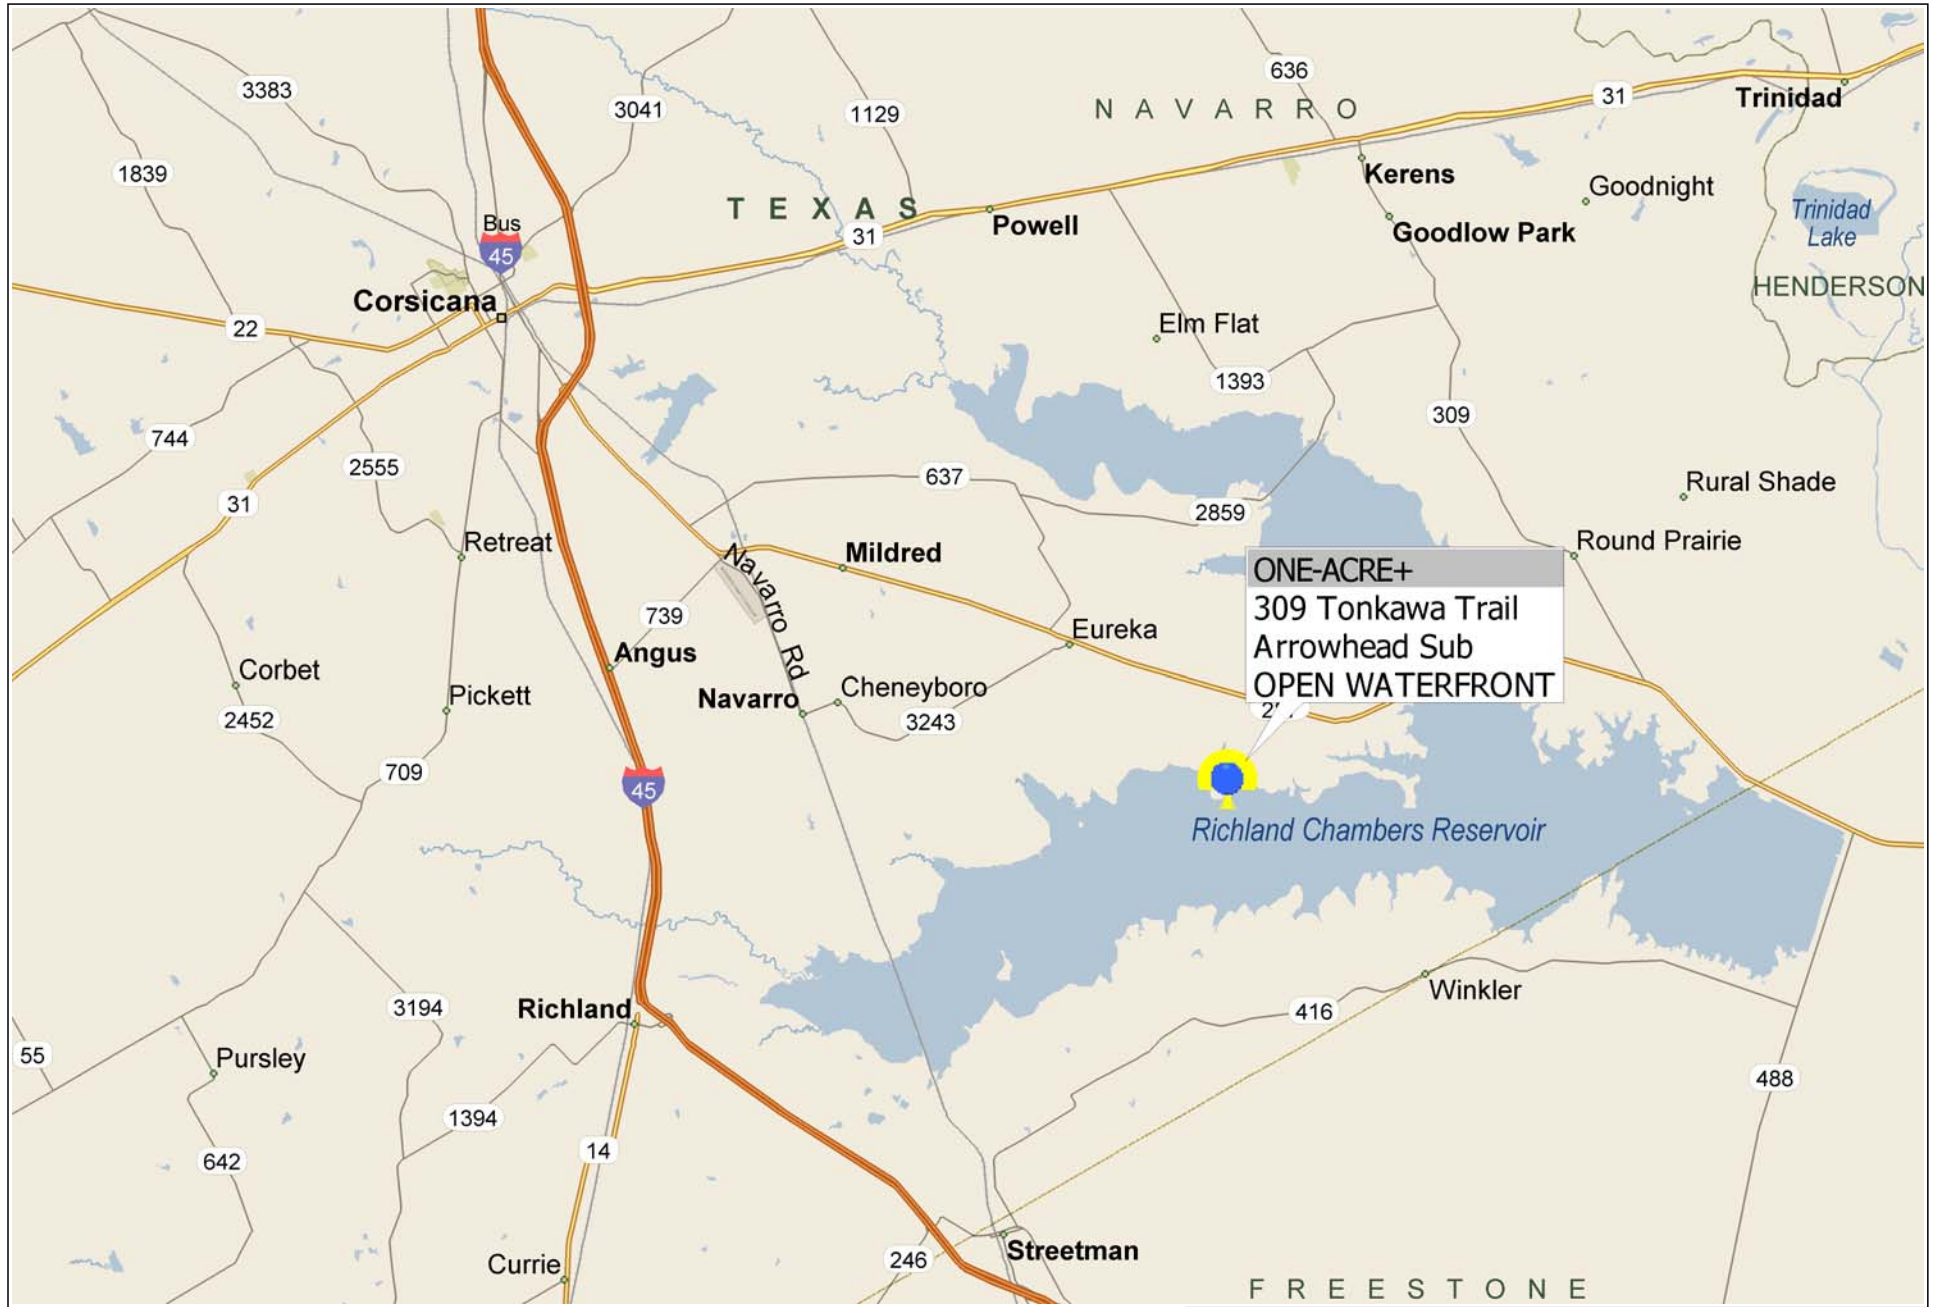

*** ONE-ACRE + OPEN WATERFRONT *** 309 Tonkawa Trail ~ Arrowhead Sub

F R E E S T O N E