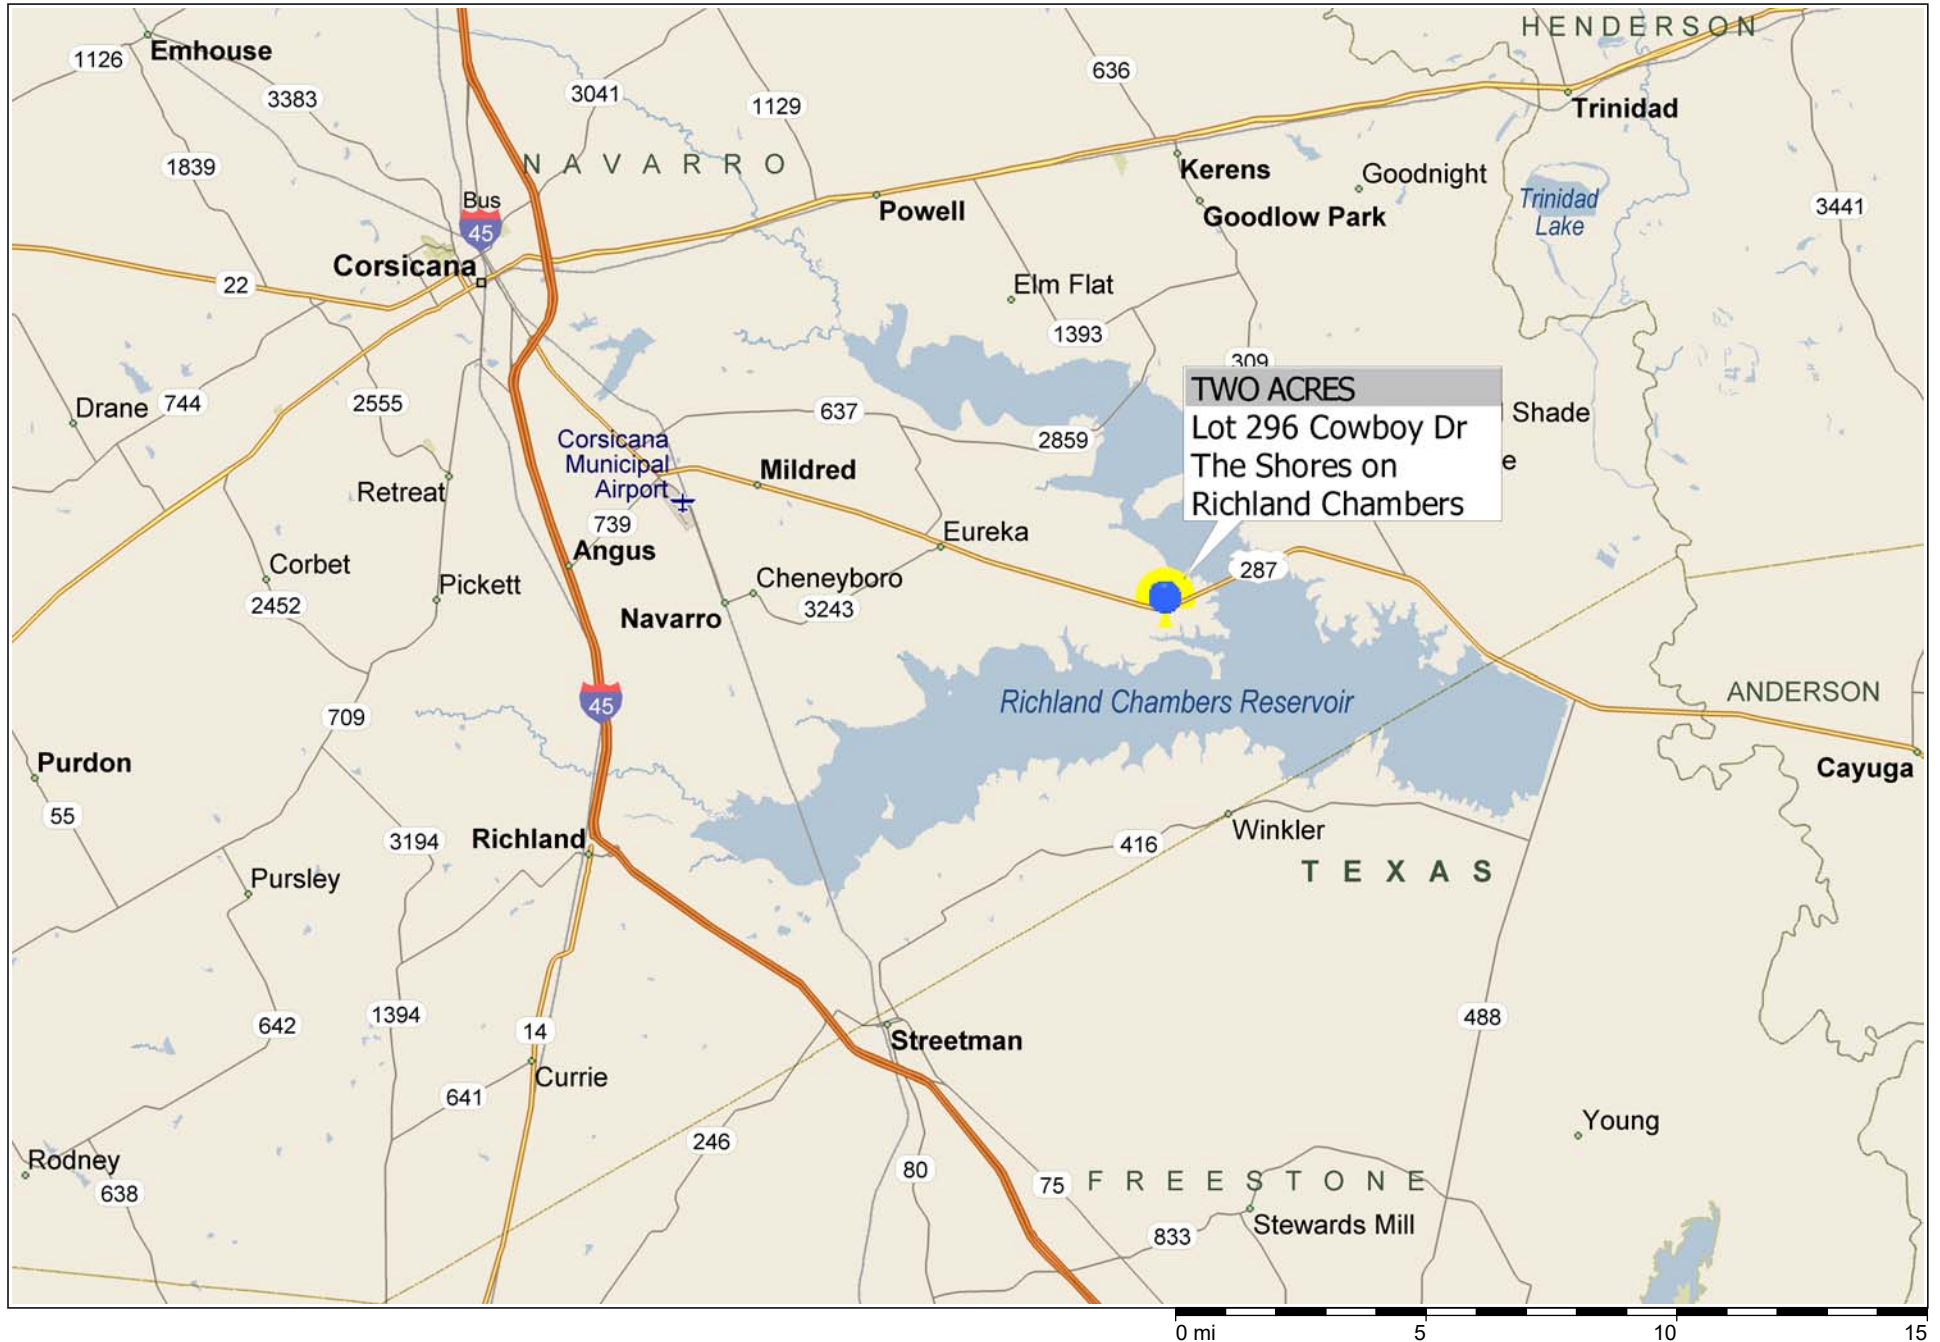

*** TWO ACRES *** Lot 296 Cowboy Dr ~ The Shores on Richland Chambers Lake

345 FT

340 FT

340 FT

346 FT

320 FT

330 FT

300 FT

275 FT

287

310 FT

Hwy 287

340 FT

287

294

320 FT