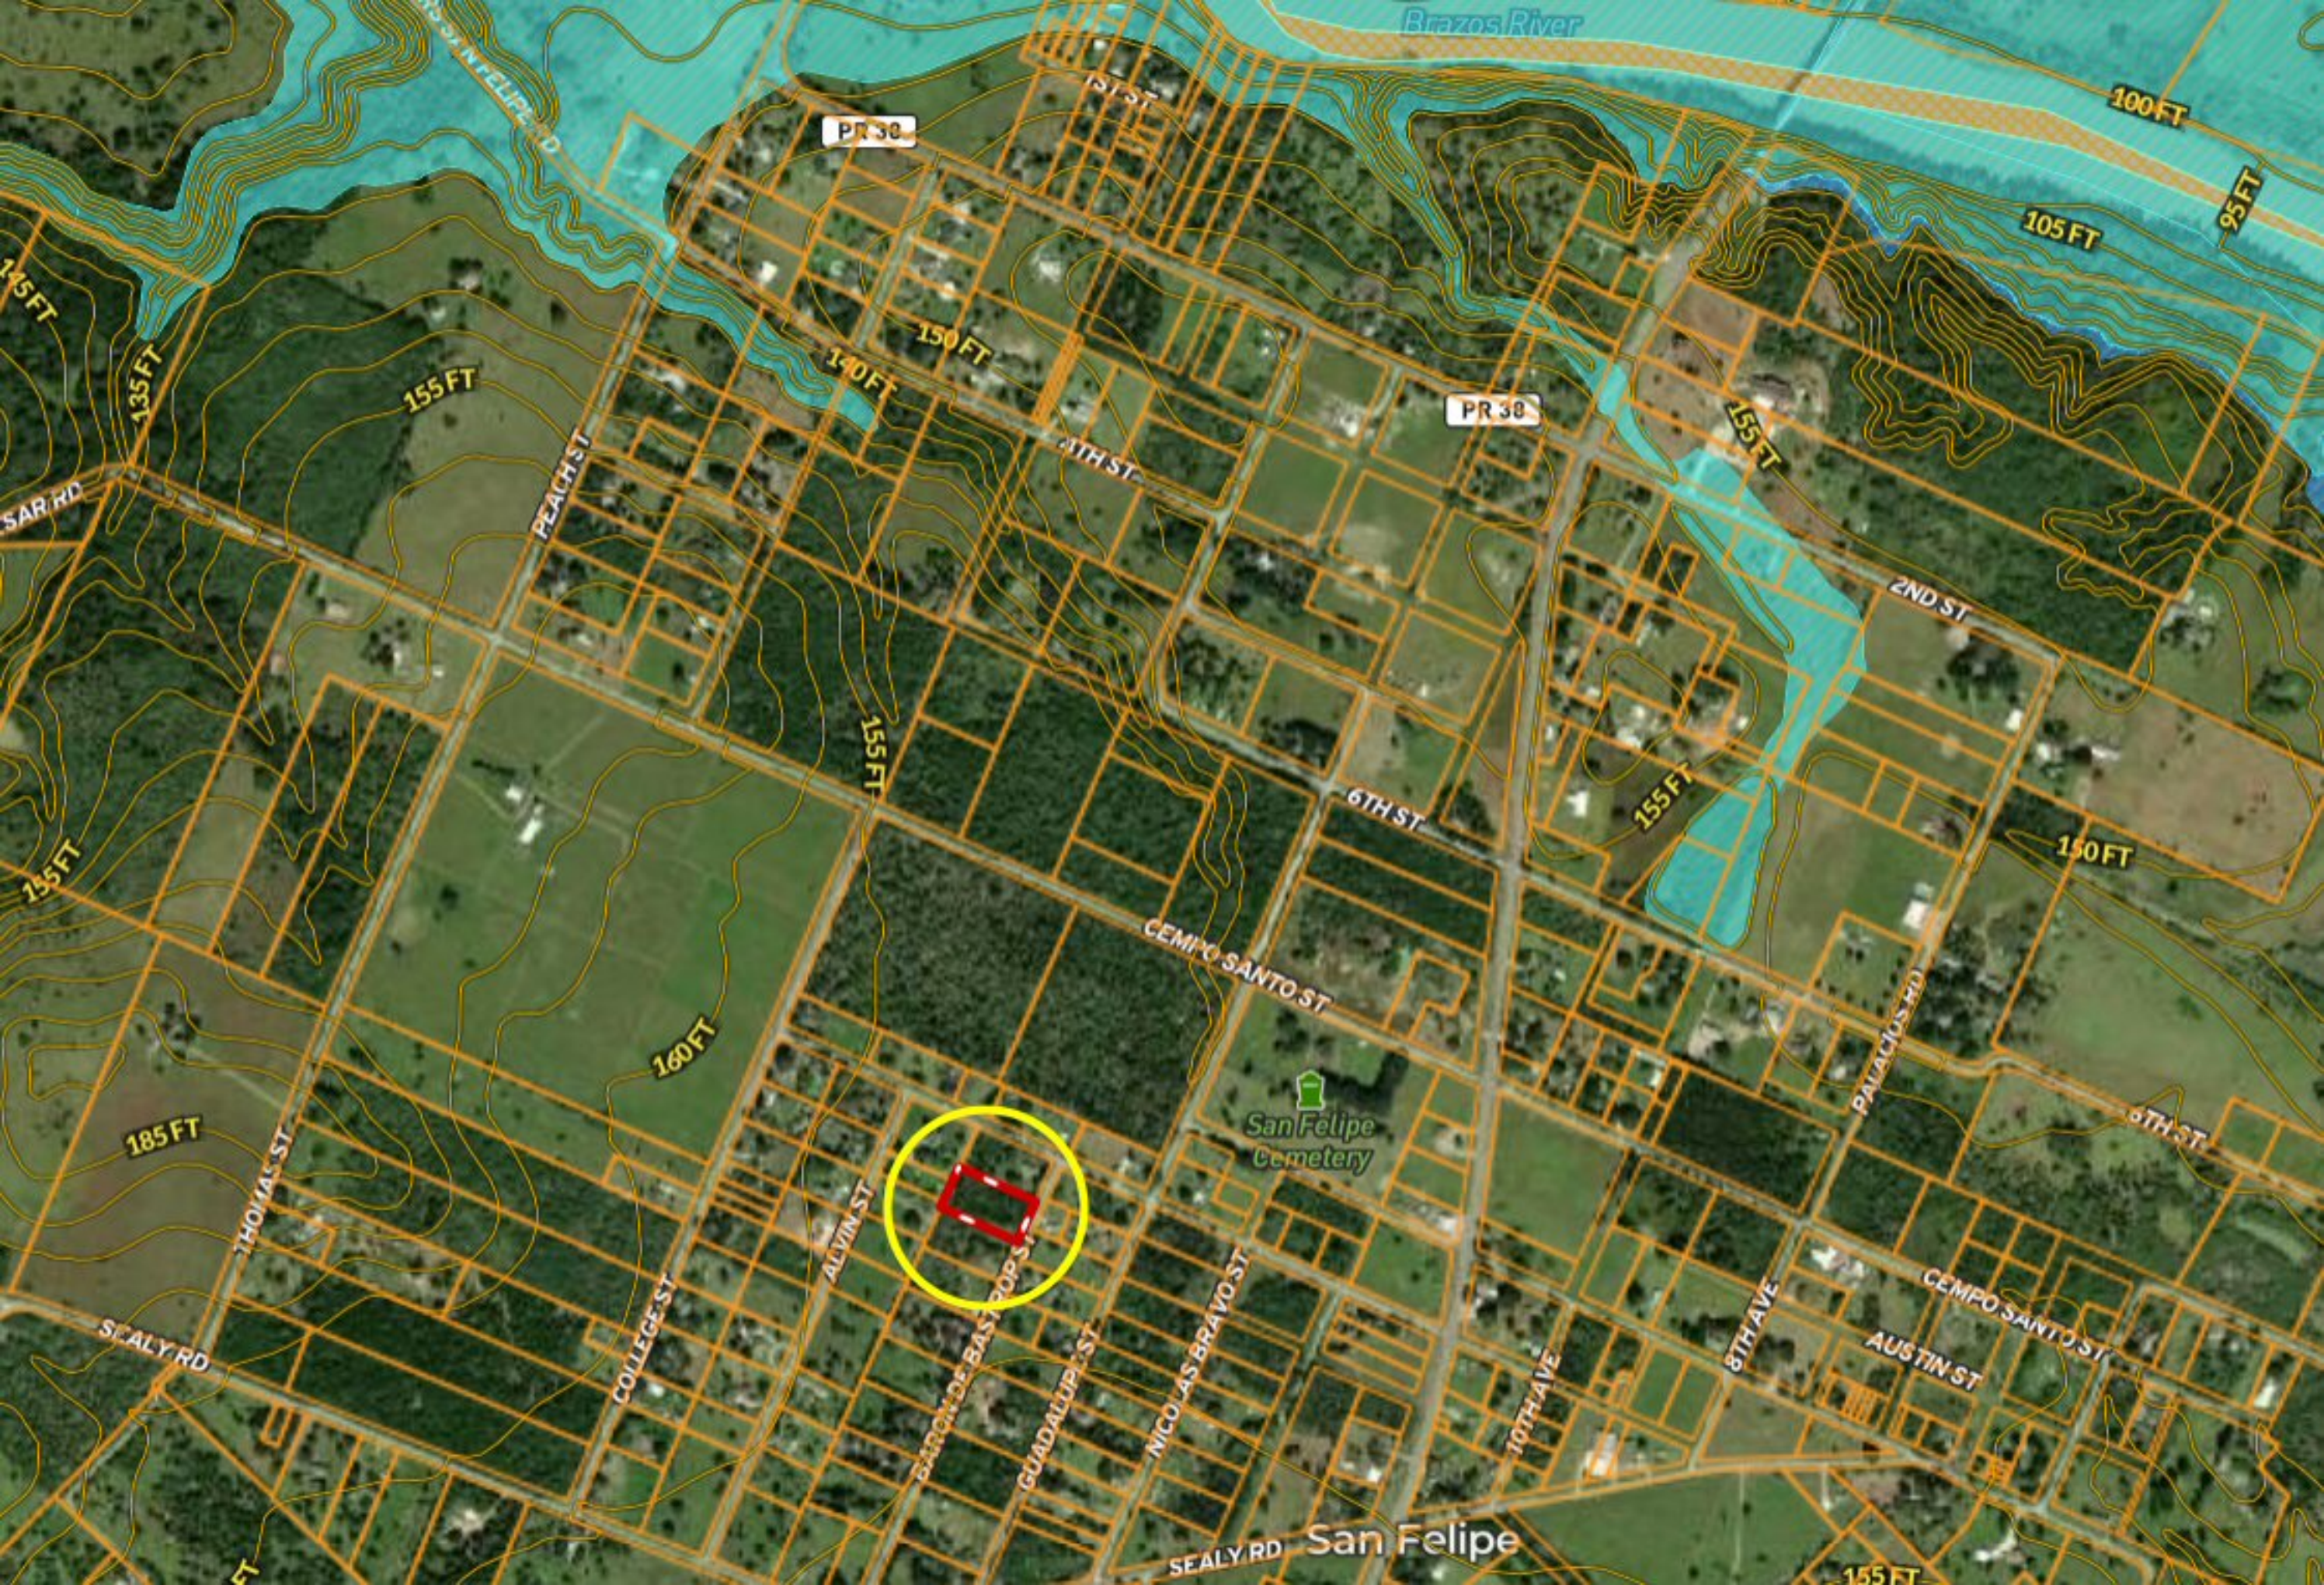

\*\*\* 1.34-ac \*\*\* Lot 4 Baron de Bastrop St ~ San Felipe TX

PR 38

PR 38

San Felipe Cemetery

San Felipe

Alvin St

Houston St

Houston St

Houston St

Baron De Bastrop St

Baron De Bastrop St