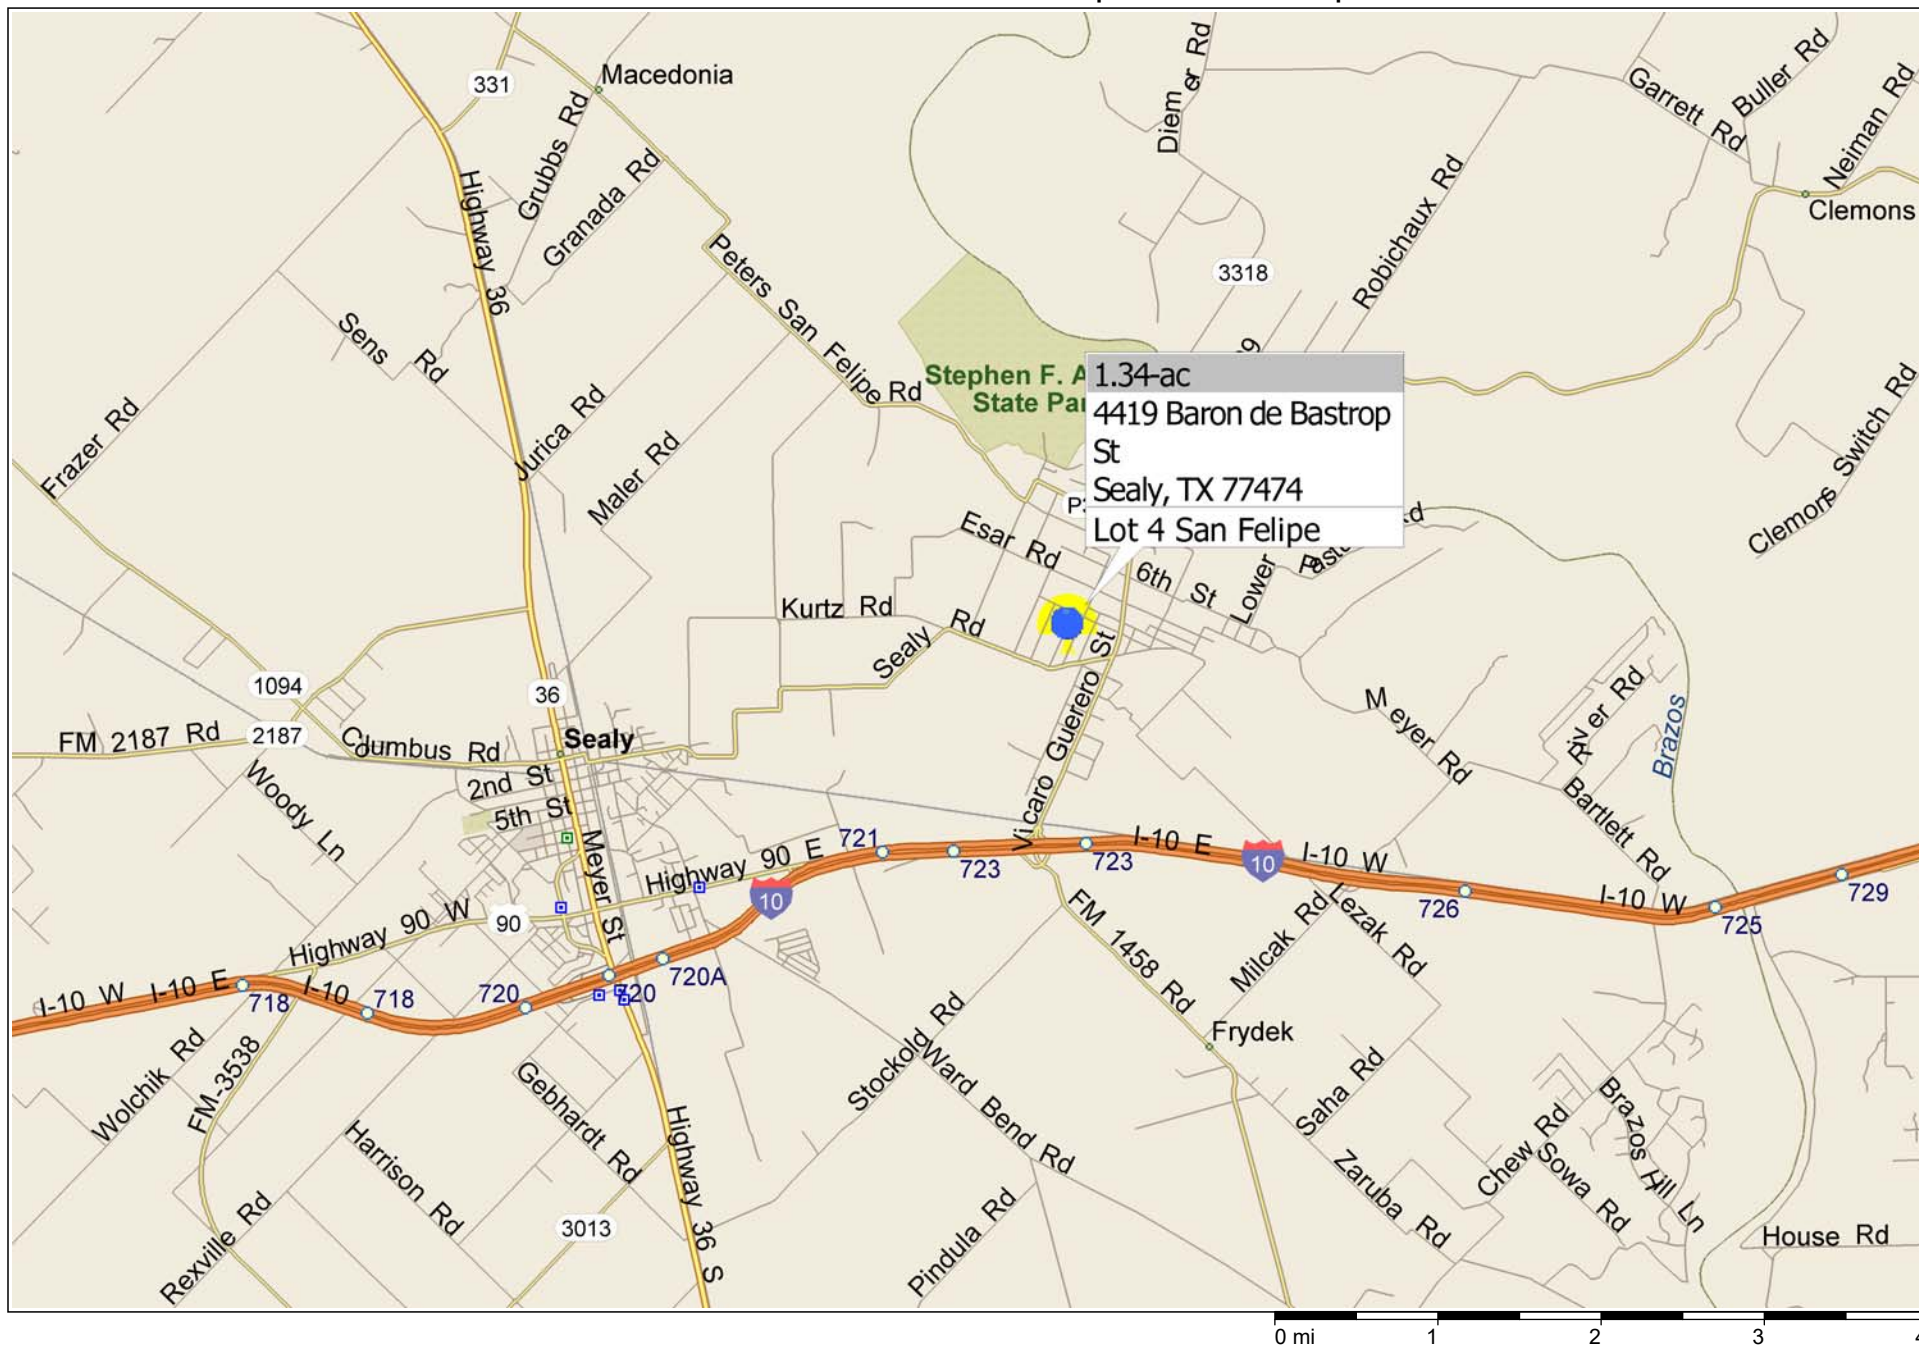

\*\*\* 1.34-ac \*\*\* Lot 4 Baron de Bastrop St ~ San Felipe TX

PR 38

PR 38

San Felipe Cemetery

San Felipe

Alvin St

Houston St

Houston St

Houston St

Baron De Bastrop St

Baron De Bastrop St