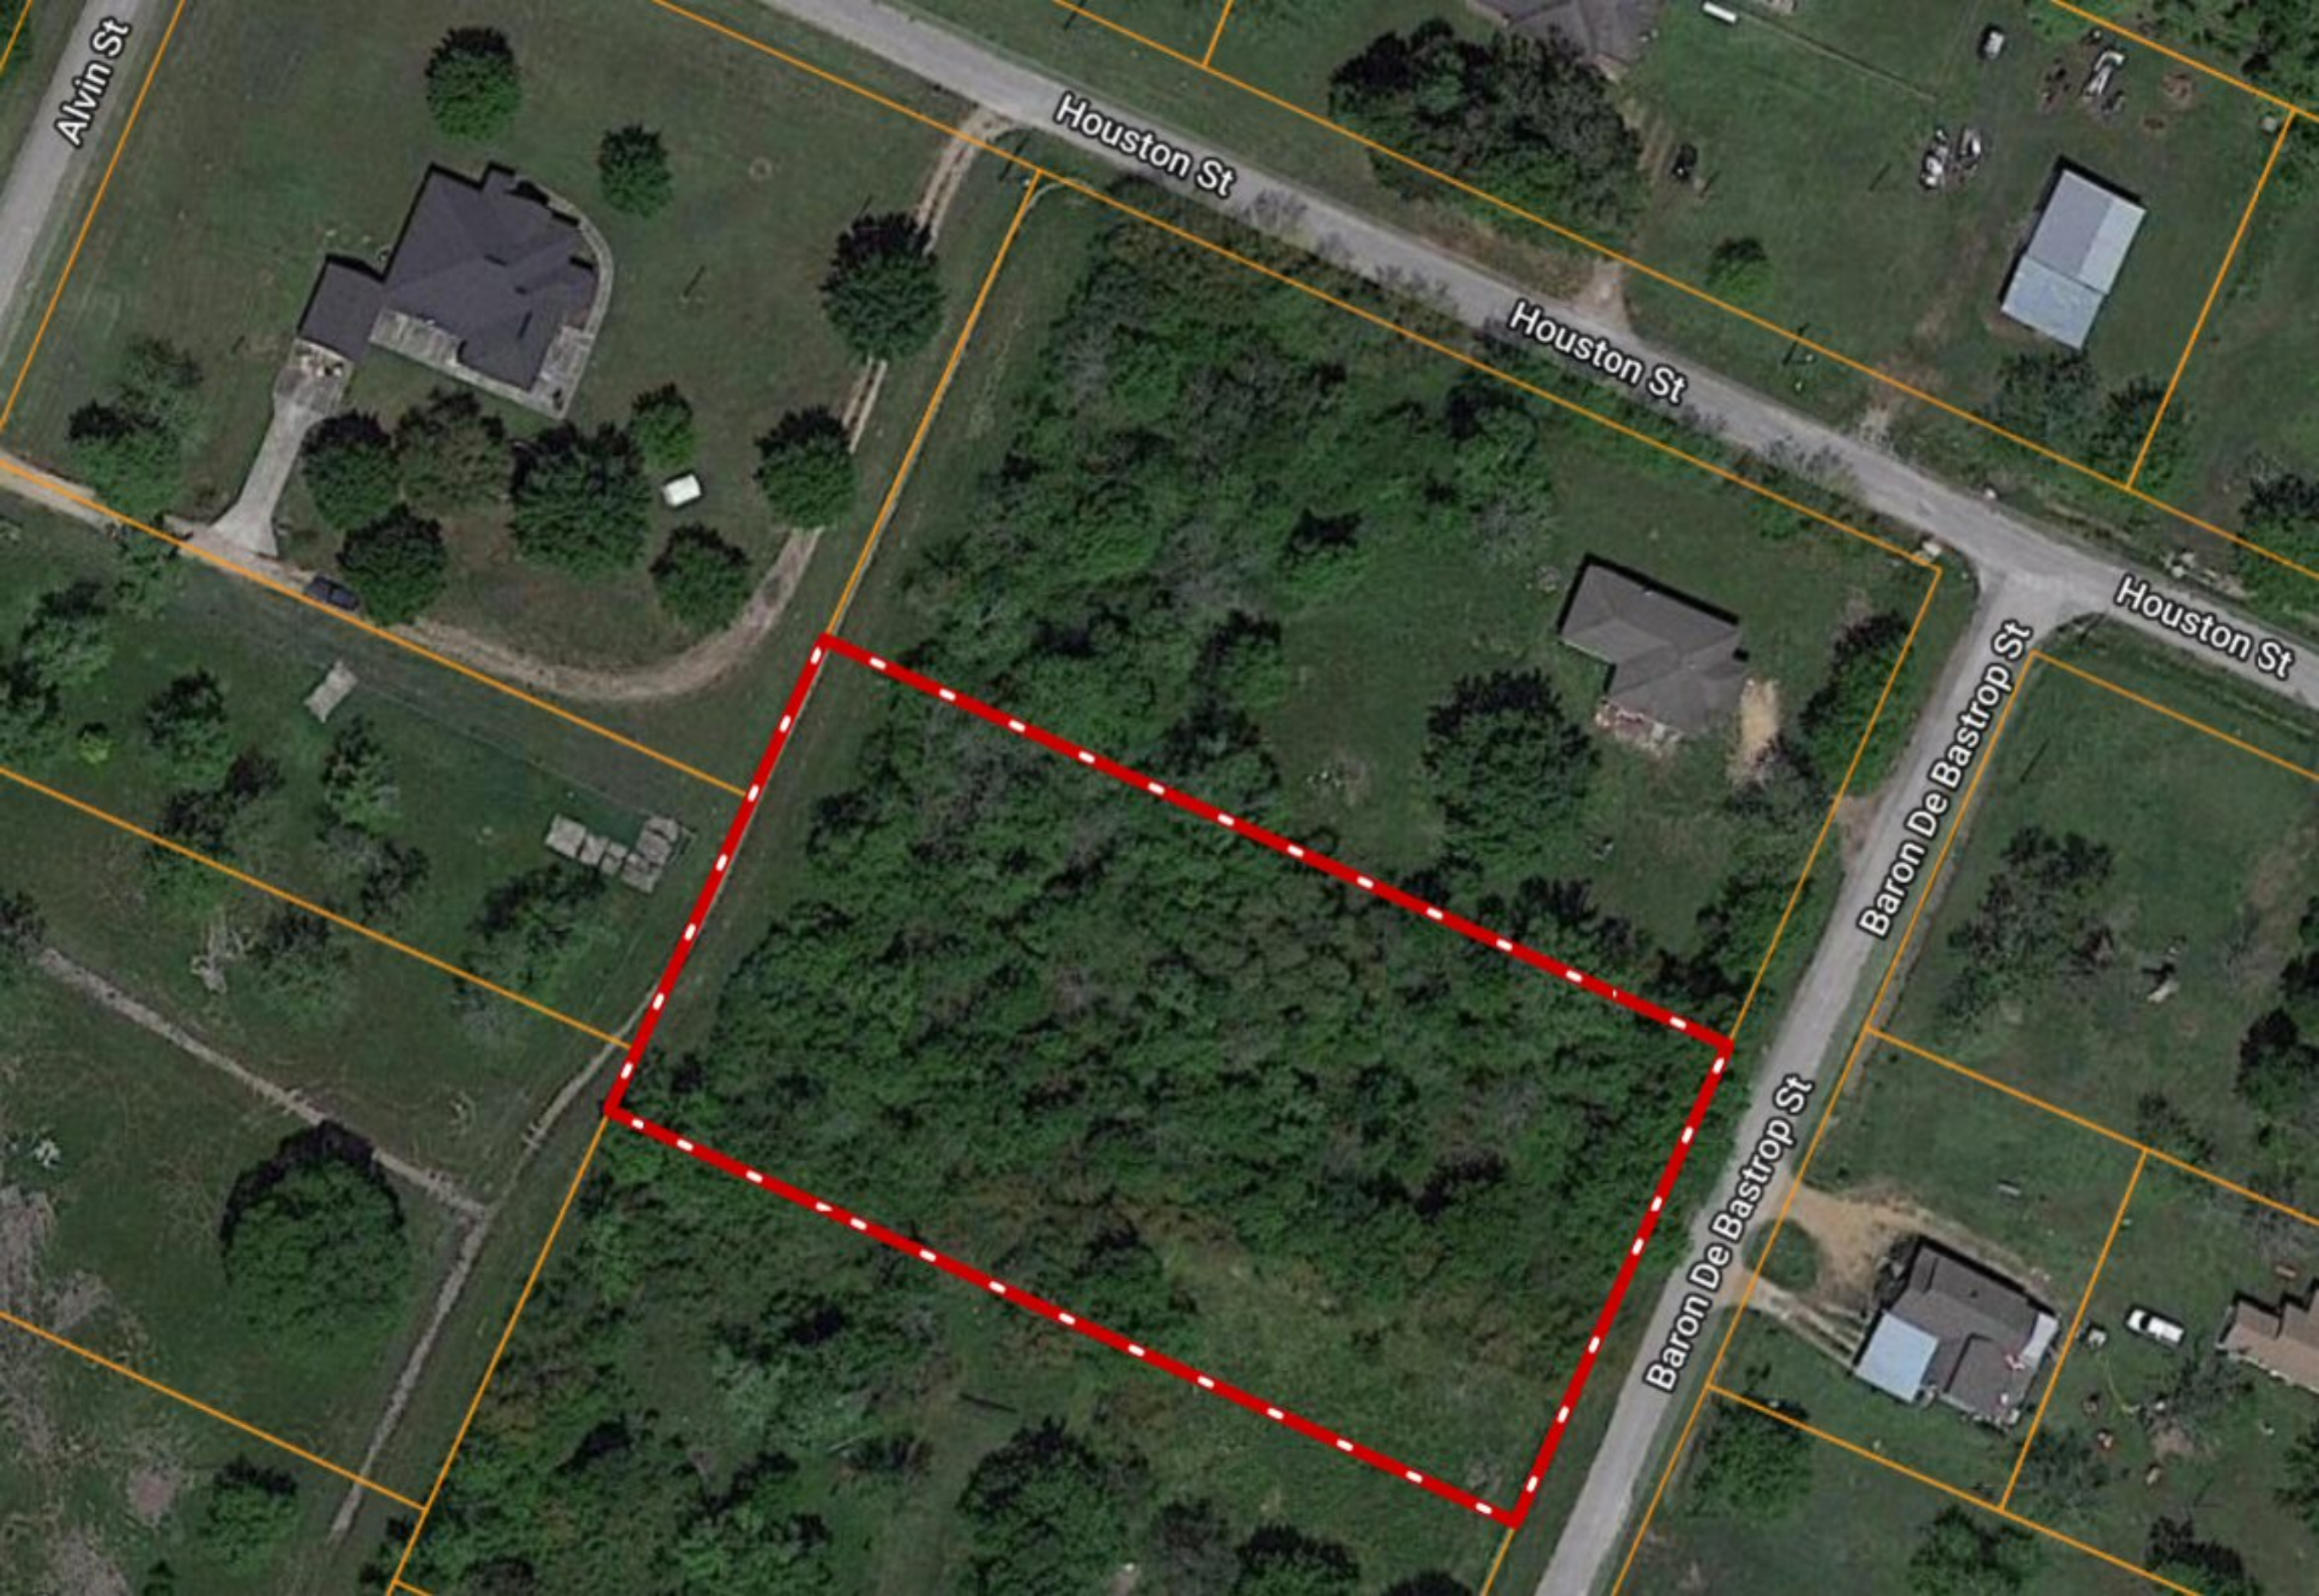

\*\*\* 1.34-ac \*\*\* Lot 4 Baron de Bastrop St ~ San Felipe TX

PR 38

PR 38

San Felipe Cemetery

San Felipe

Alvin St

Houston St

Houston St

Houston St

Baron De Bastrop St

Baron De Bastrop St