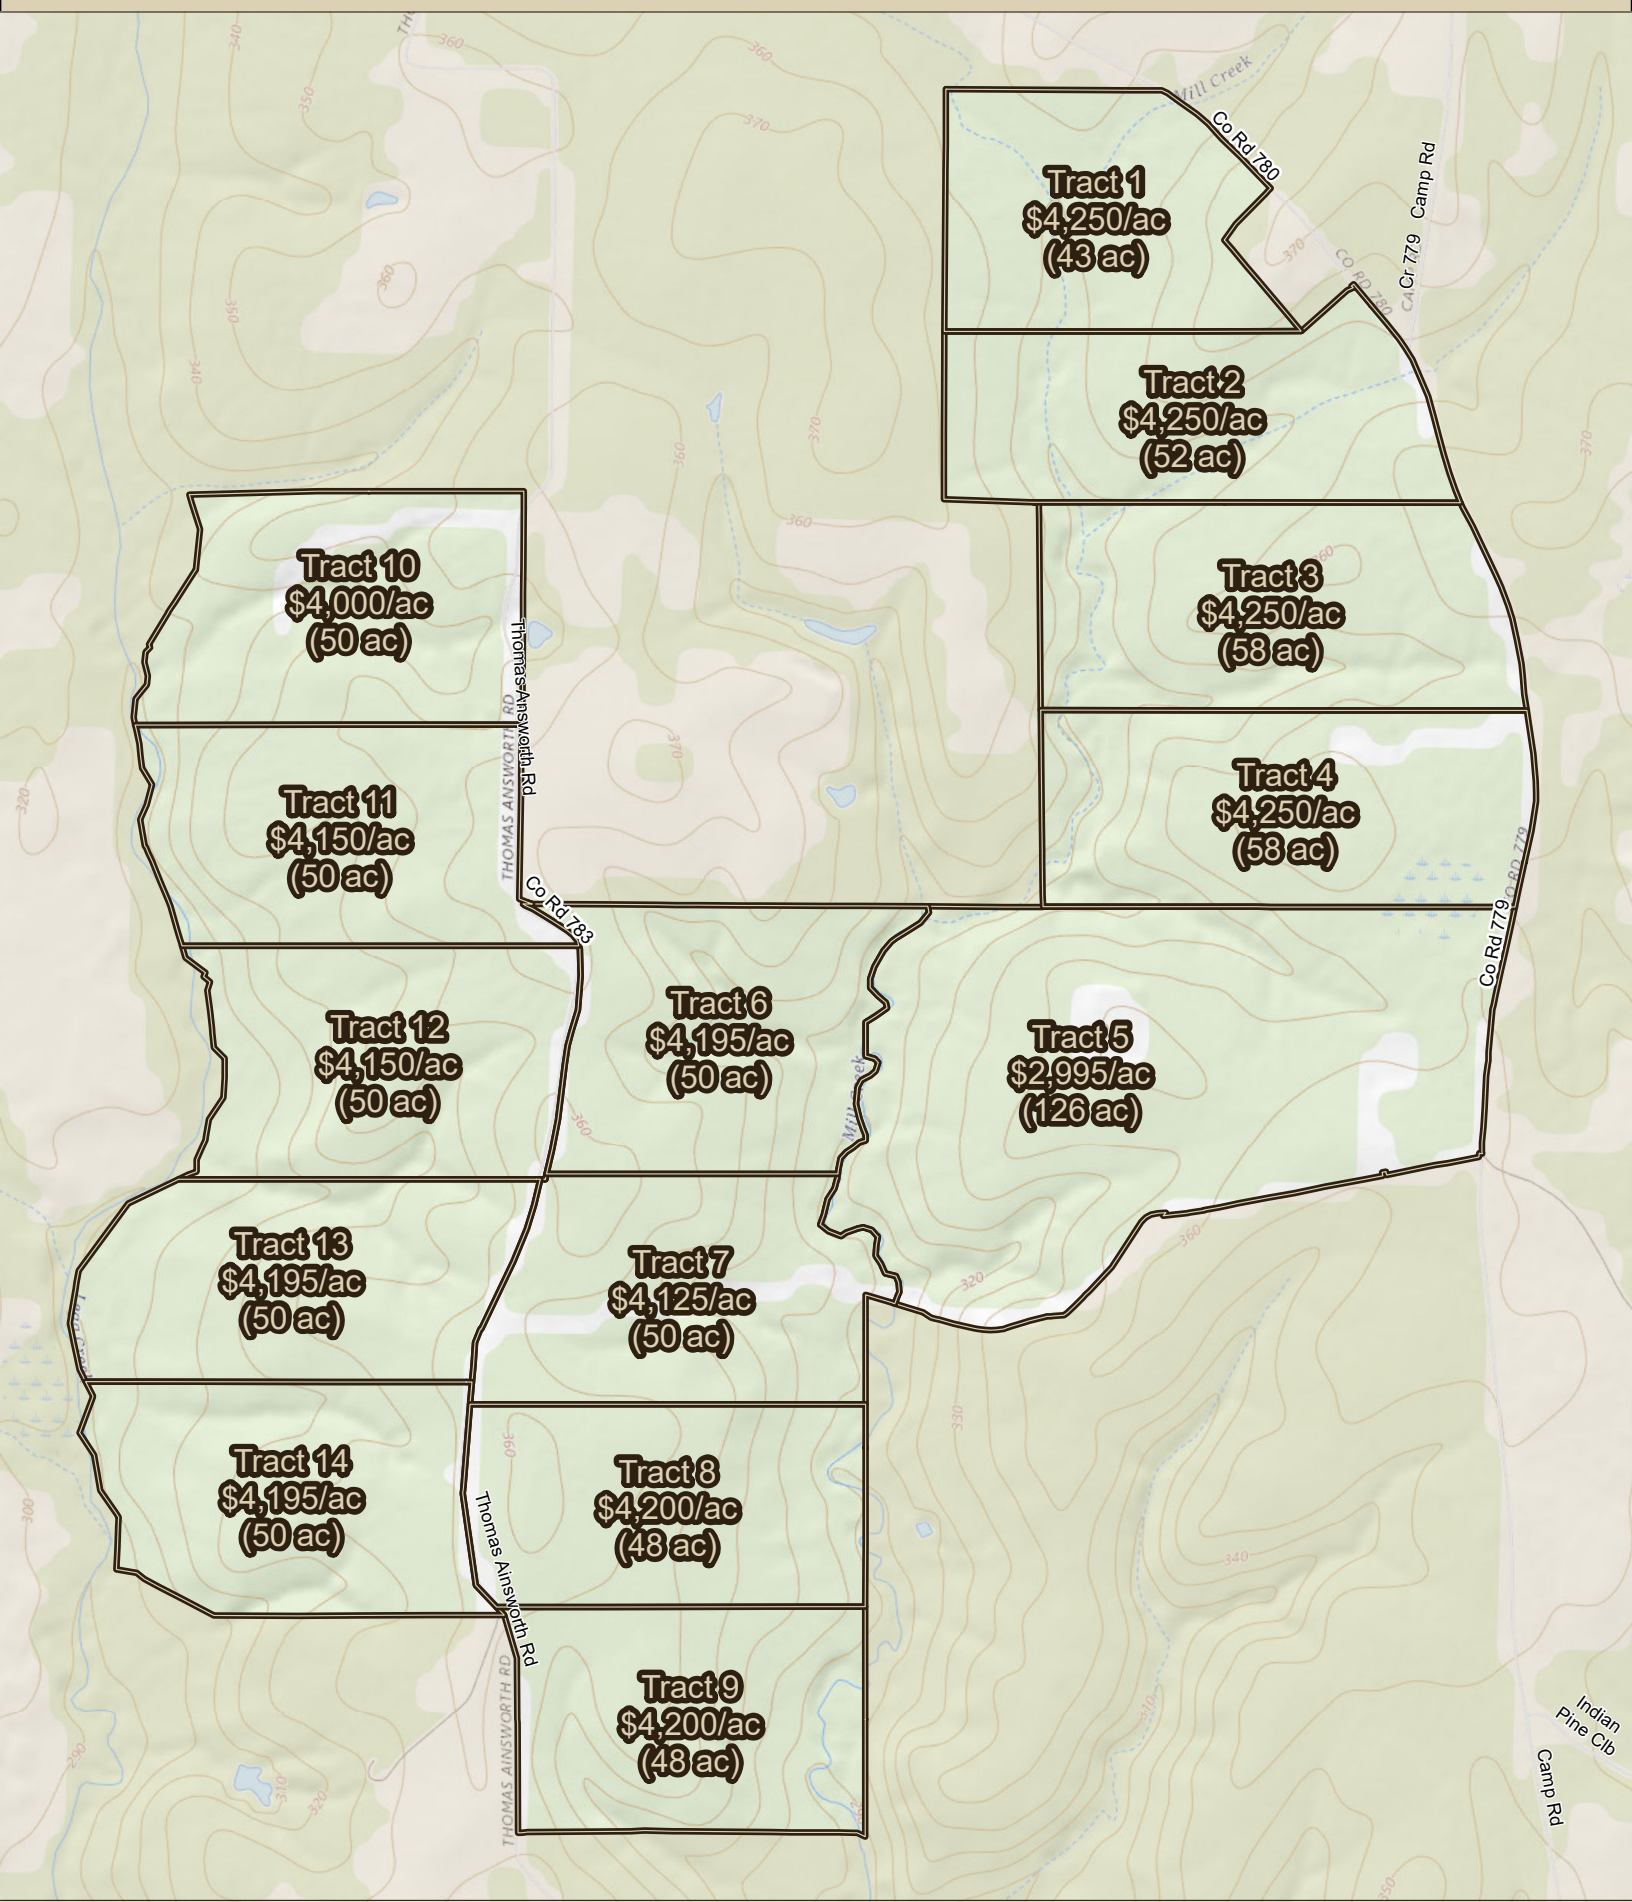

Douglass Property Nacogdoches County, Texas

11/6/2019

Imagery: Topo

1 Inch = 985 Feet

This map was generated by TerraStone Land Co. No claims are made to the accuracy or completeness of the data depicted in this map or to the map's suitability for a particular use. The information depicted may contain inaccuracies and is provided "as is".